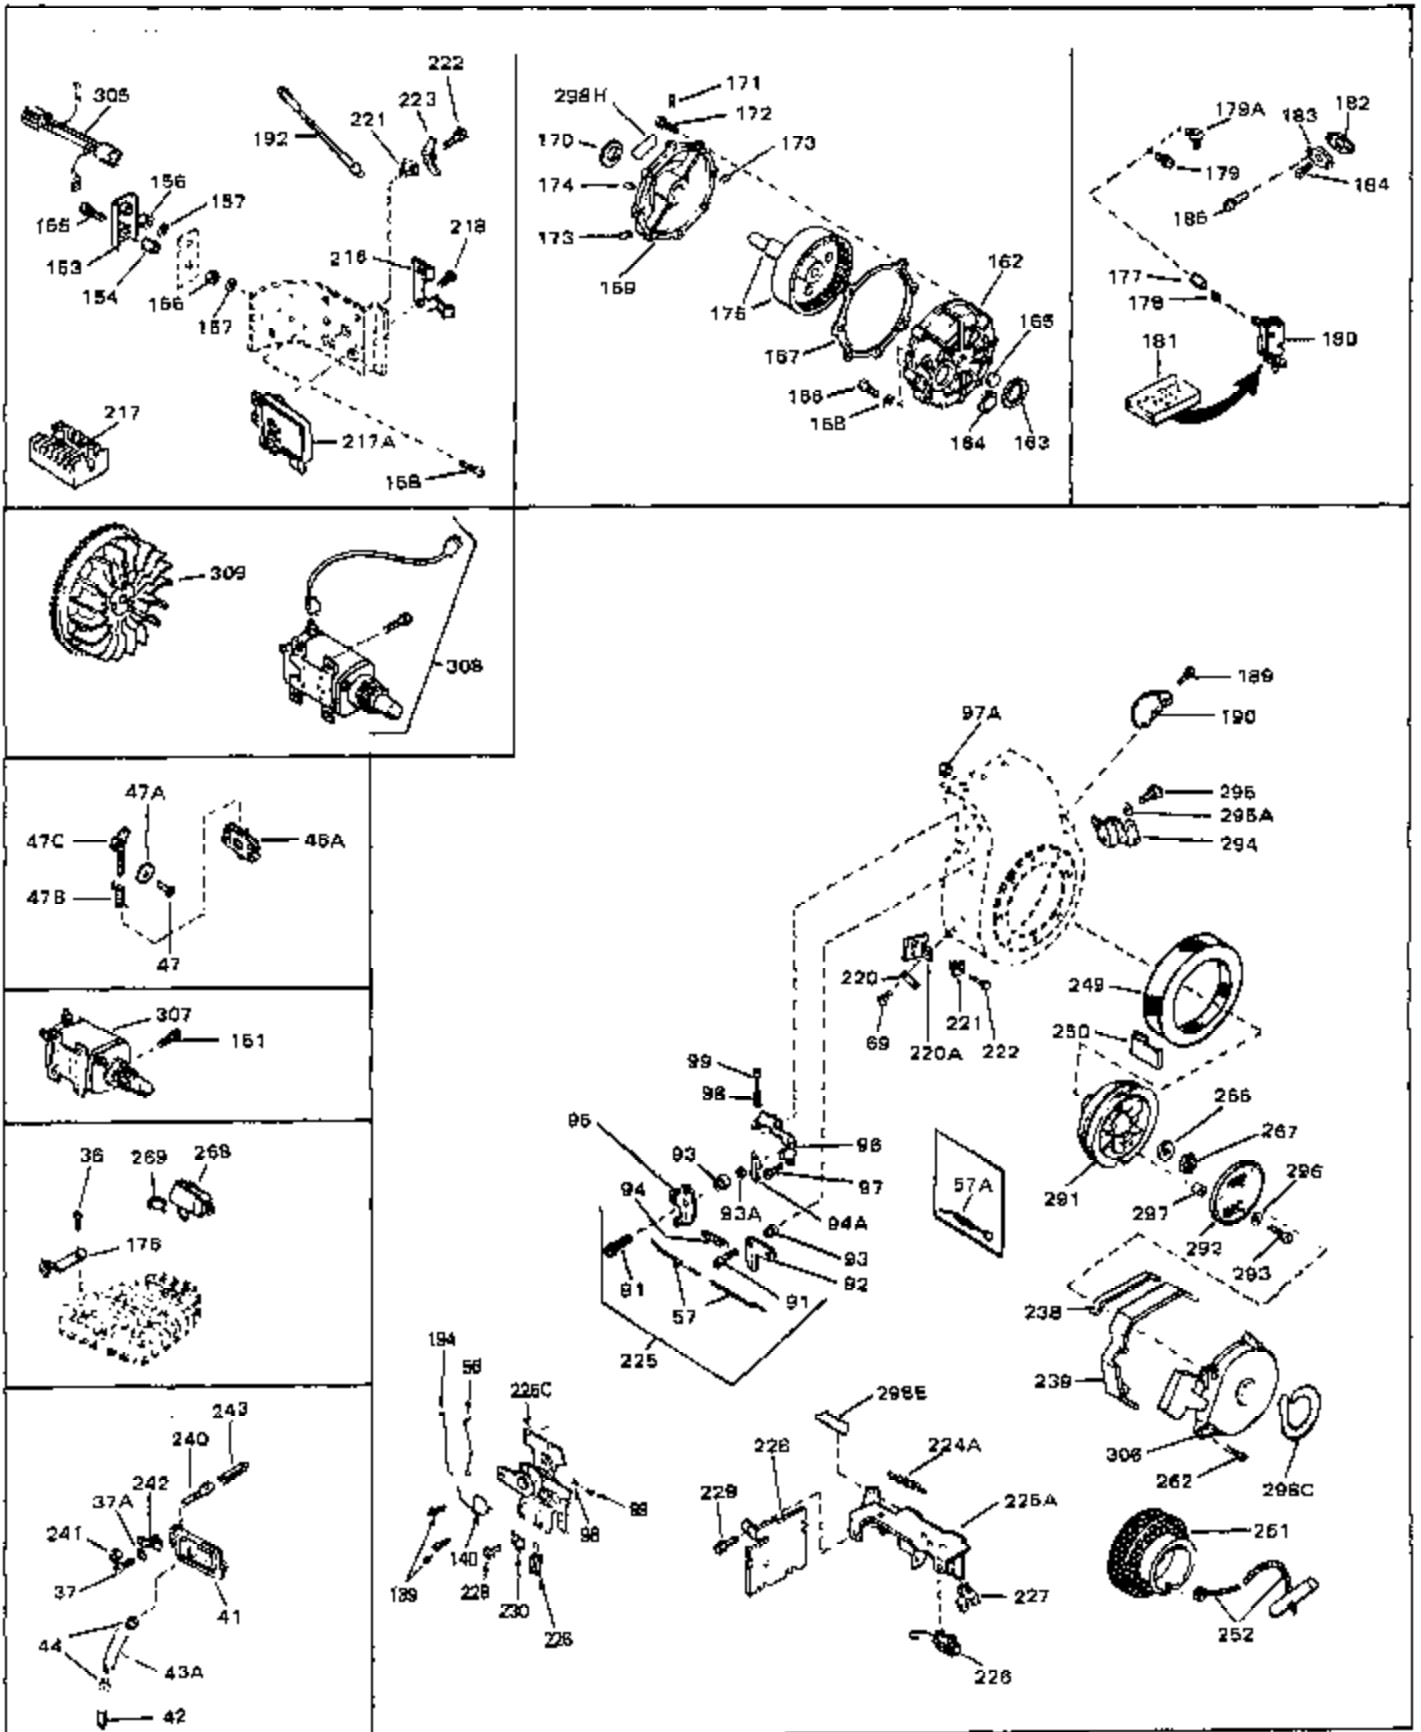

Ref #	Part Number	Qty	Description
36	650694A	0	Screw, Hex flange hd., 5/16-18 x 2
36	650695A	0	Screw, Hex flange hd., 5/16-18 x 2-1/4
36	650697A	0	Screw, Hex flange hd., 5/16-18 x 2-1/2
37	650128	0	Screw
37	650597	0	Screw, Hex washer hd., 10-24 x 5/8
37A	27261	0	Washer, Flat
41	28425	0	Cover, Valve chamber
56	31710	0	Link, Throttle
69	29747A	0	Screw
98	28569	0	Spring, Compression
98	31342	0	Spring, Compression
98	32924	0	Spring, Compression
99	29500	0	Screw, Fil. hd. mach., Sems, 8-32 x 3/4
99	650549	0	Screw
99	650688	0	Screw, Hex hd., 10-32 x 1-5/16" (Drilled
182	32683	0	Gasket, Fuel pump
183	32955	0	Cover, Fuel pump pad
184	9556	0	Plug, Oil drain (Sq. hd. pipe, 1/8-27)
185	30688	0	Screw, Hex hd. Sems, 1/4-20 x 1/2
225	730152	0	Control Assy., Speed
227	33177	0	Terminal
229	28942	0	Screw
230	27793	0	Clip, Conduit
251	28301	0	Pulley, Starter
252	590343	0	Rope & Handle Assy., Starter
266	650815	0	Washer, Belleville
267	8115	0	Nut, Hex
305	33018	0	Harness, Adapter
308	32386	0	Starter Motor Kit (110-120 Volt)
308	32901	0	Starter Motor Kit (110-120 Volt)
308	33328	0	Starter Motor Kit (110-120 Volt)
308	33328A	0	Starter Motor Kit (110-120 Volt)
308	33518	0	Starter Motor Kit (110-120 Volt)
308	33518A	0	Starter Motor Kit (110-120 Volt)
308	33518B	0	Starter Motor Kit (110-120 Volt)
309	30811A	0	Flywheel