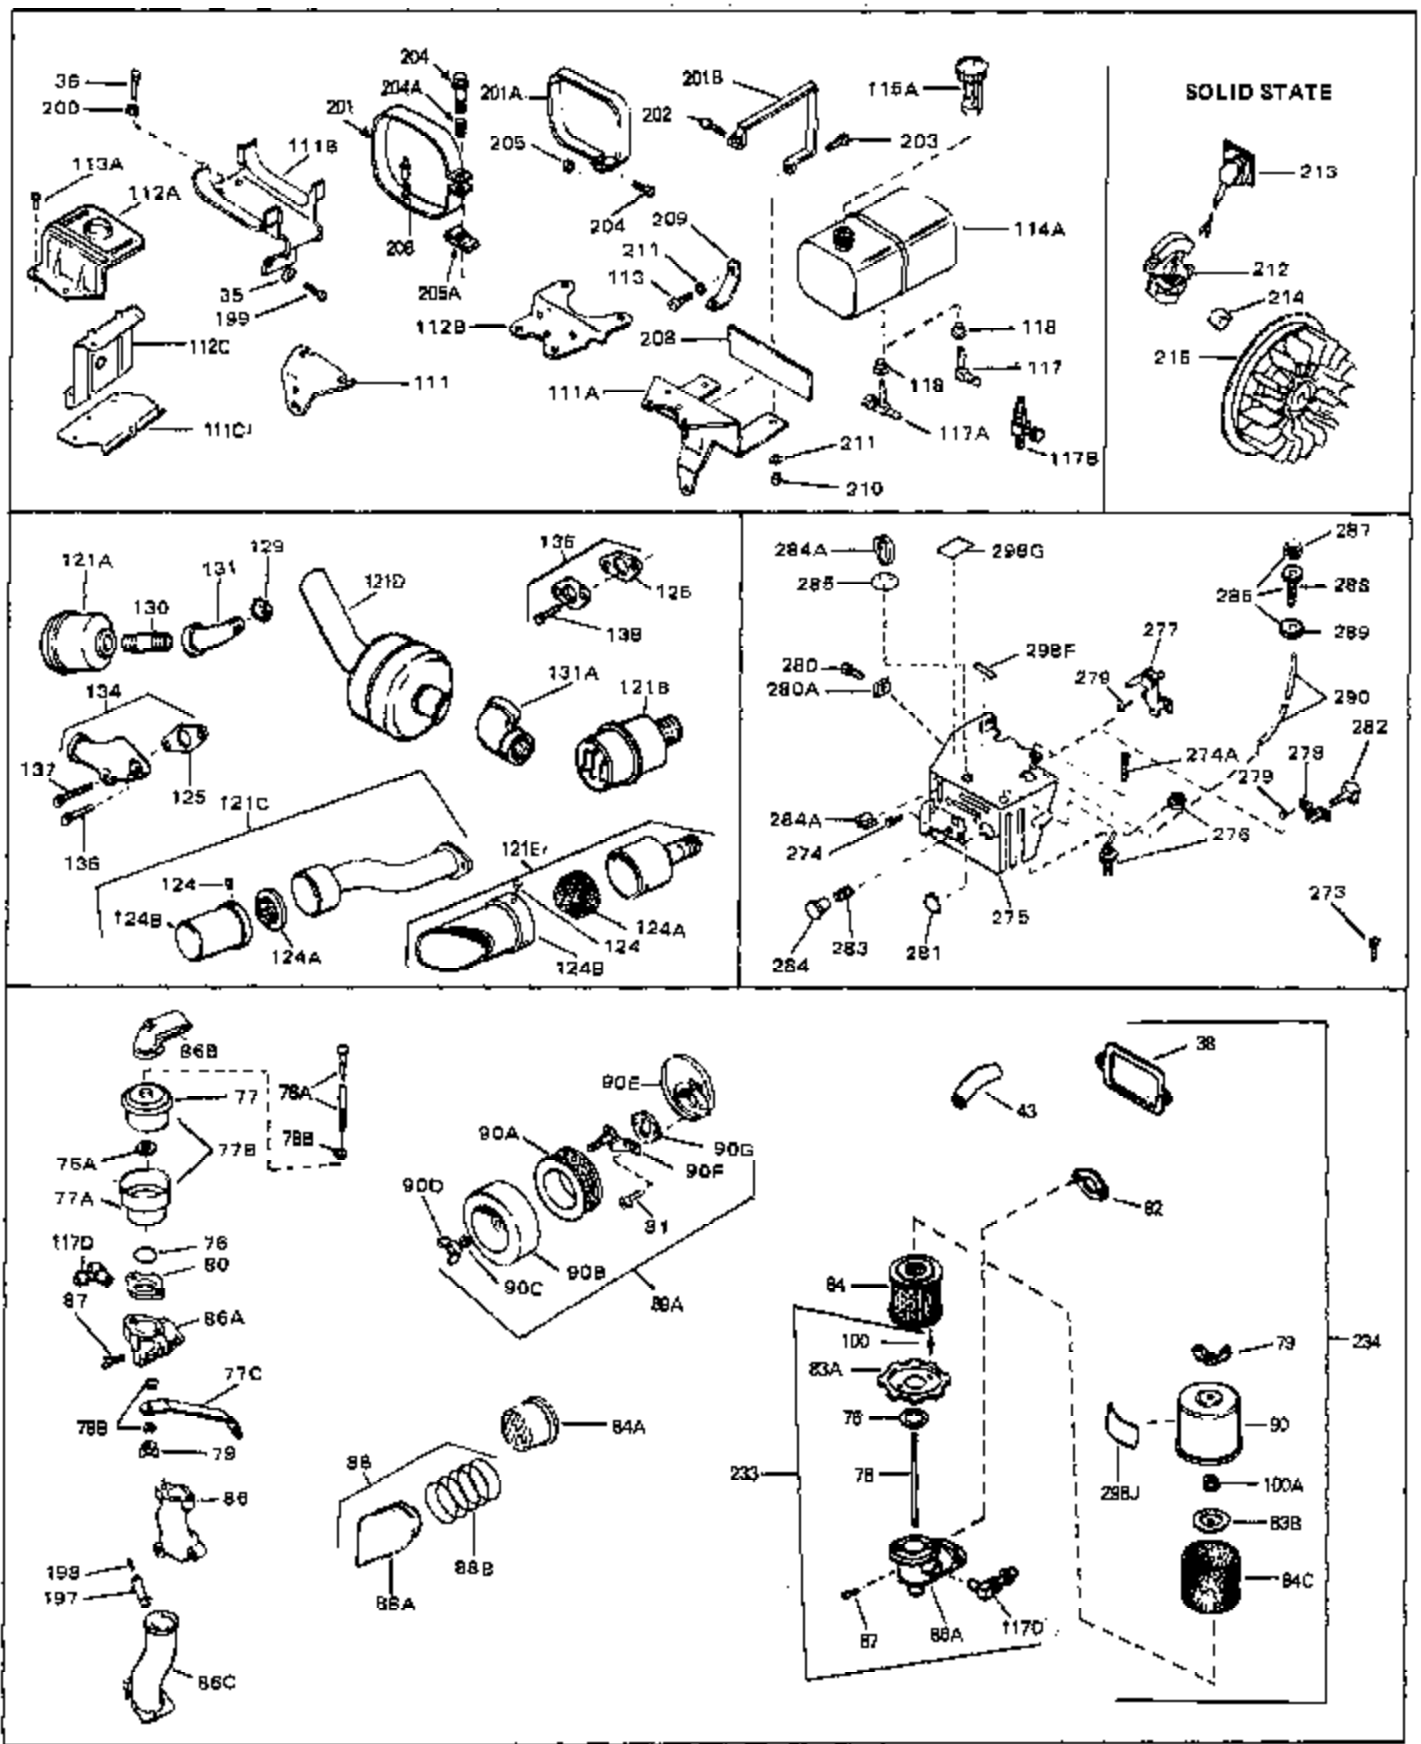

Ref #	Part Number	Qty	Description
35	26073	0	Washer, Connecting rod bolt
35	650570	0	Washer, Flat
35	650691	0	Washer, Flat
36	650694A	0	Screw, Hex flange hd., 5/16-18 x 2
36	650695A	0	Screw, Hex flange hd., 5/16-18 x 2-1/4
36	650697A	0	Screw, Hex flange hd., 5/16-18 x 2-1/2
38	27896	0	Gasket, Breather cover
43	27627	0	Tube, Breather
81	28820	0	Screw
81	30196	0	Screw
81	650521	0	Screw
82	27272	0	Gasket, Air cleaner
84A	31700	0	Element, Air cleaner
86A	34697	0	Elbow, Air cleaner
89A	730128	0	Cleaner Assy., Air
111A	33353	0	Bracket, Lower fuel tank
112A	33352A	0	Bracket, Upper fuel tank
113A	650273	0	Screw
113	650561	0	Screw
117A	33351	0	Valve, Fuel shut-off
117B	33053	0	Valve, Fuel strainer & shut-off
118	33679	0	Bushing, Fuel fitting
121E	391026	0	Muffler
121A	29633	0	Muffler
124A	33171	0	Screen, Muffler
124B	33185	0	Cover & Tube, Muffler
124	650578	0	Screw
125	27930	0	Gasket, Exhaust
129	32862	0	Nut, Conduit (1/4" thick)
130	30244	0	Nipple, Exhaust pipe (2-1/2")
131	30209	0	Elbow, Exhaust (45°)
134	31288	0	Muffler Adapter Kit
135	730130	0	Muffler Adapter Kit
136	6021A	0	Screw, Hex flange hd., 5/16-18 x 1-1/2
137	650697A	0	Screw, Hex flange hd., 5/16-18 x 2-1/2
138	30196	0	Screw
233	34819	0	Elbow Assy., Air cleaner
234	730561	0	Air Cleaner Kit, Dual Element upright,
273	650687	0	Screw, Pan hd. self-tap, 10-32 x 5/16