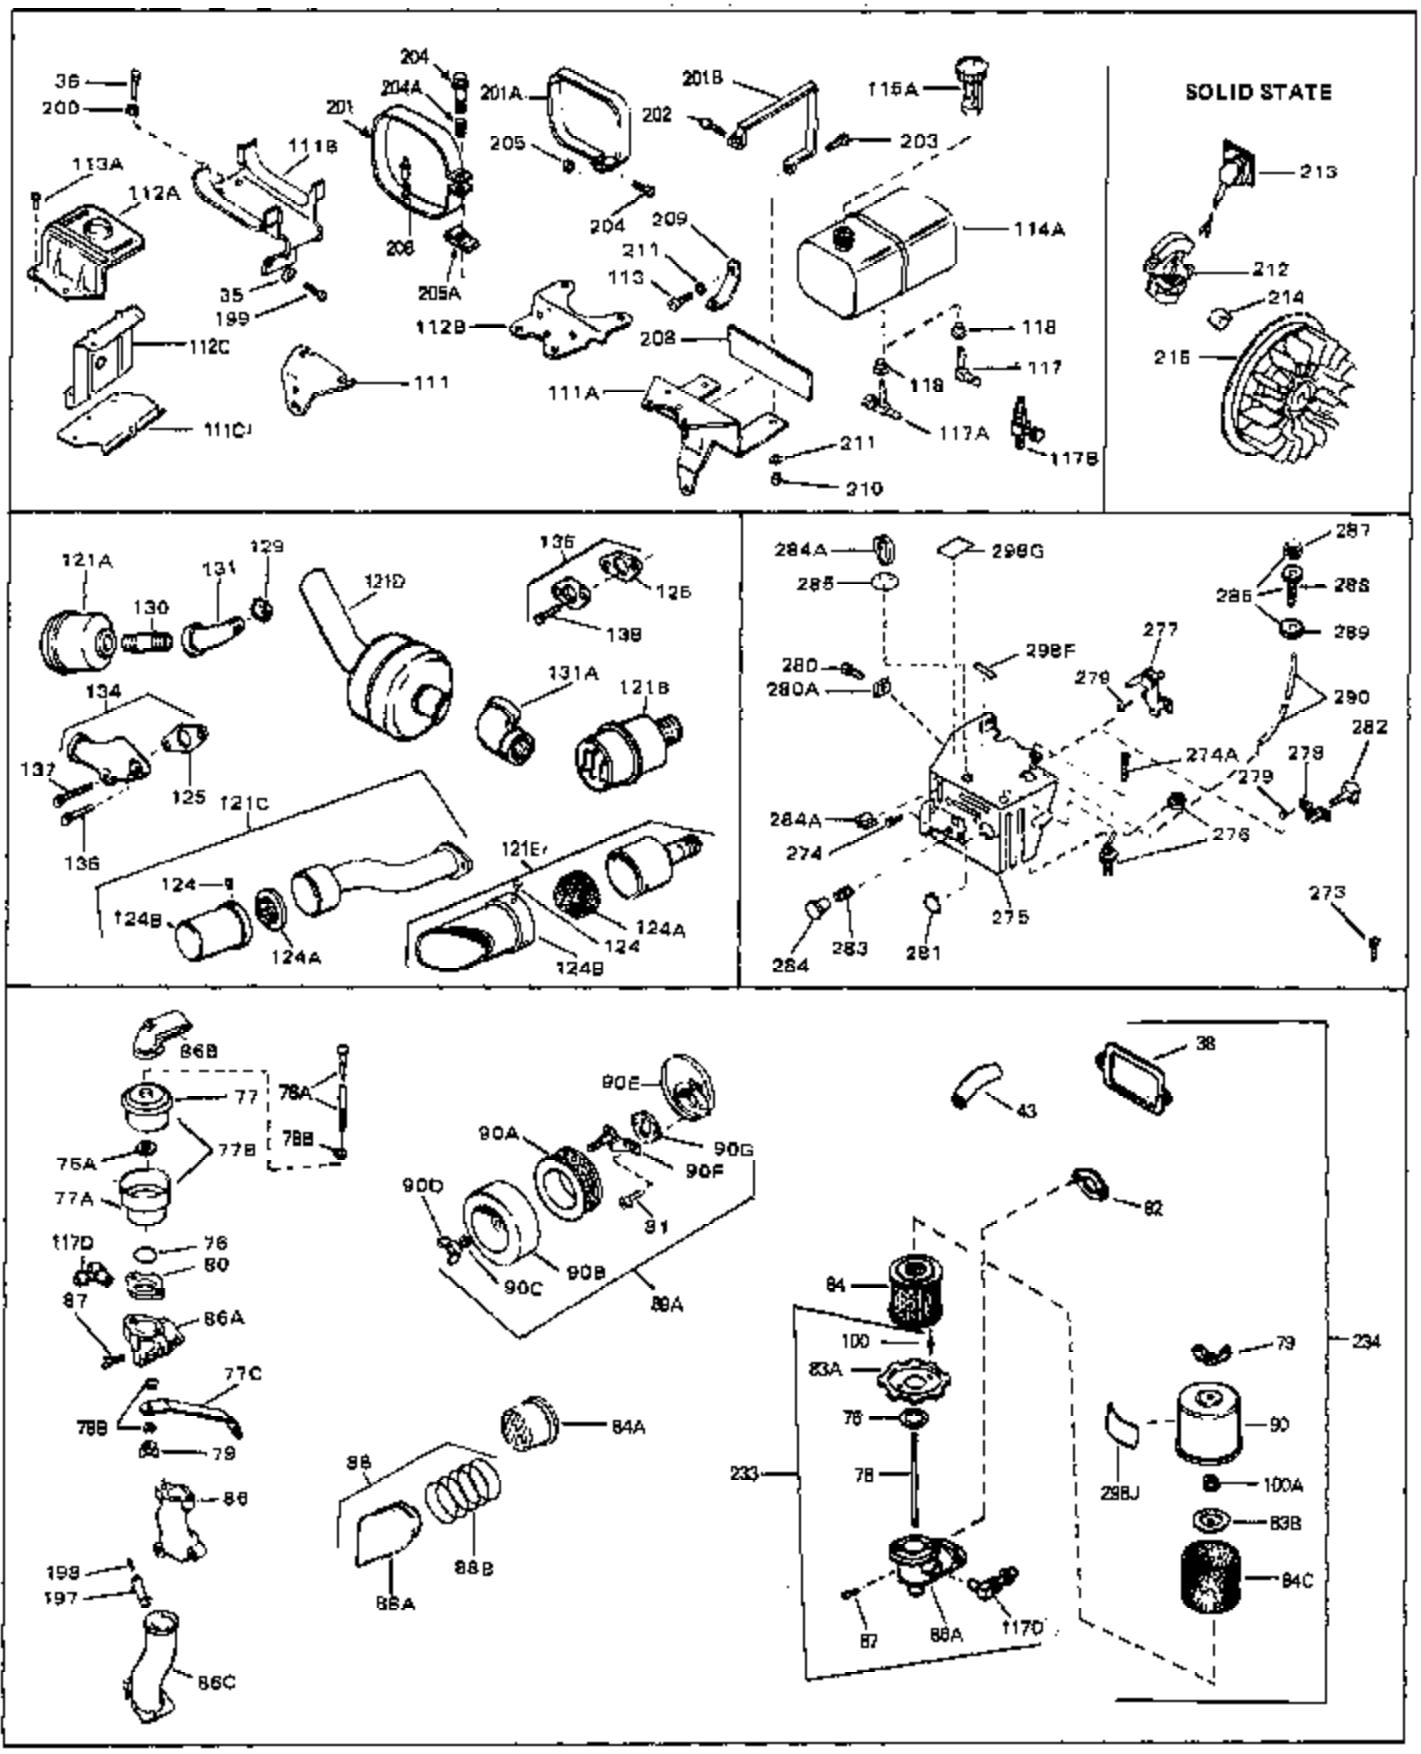

Ref #	Part Number	Qty	Description
35	26073	0	Washer, Connecting rod bolt
35	650570	0	Washer, Flat
35	650691	0	Washer, Flat
36	650694A	0	Screw, Hex flange hd., 5/16-18 x 2
36	650695A	0	Screw, Hex flange hd., 5/16-18 x 2-1/4
36	650697A	0	Screw, Hex flange hd., 5/16-18 x 2-1/2
38	27896	0	Gasket, Breather cover
43	27627	0	Tube, Breather
81	28820	0	Screw
81	30196	0	Screw
81	650521	0	Screw
82	27272	0	Gasket, Air cleaner
84A	31700	0	Element, Air cleaner
86A	34697	0	Elbow, Air cleaner
89A	730128	0	Cleaner Assy., Air
111	33167	0	Bracket, Lower fuel tank
112B	33166A	0	Bracket, Upper fuel tank
113	650561	0	Screw
113A	650665	0	Screw
117B	33053	0	Valve, Fuel strainer & shut-off
121E	391026	0	Muffler
124A	33171	0	Screen, Muffler
124B	33185	0	Cover & Tube, Muffler
124	650578	0	Screw
125	27930	0	Gasket, Exhaust
134	31288	0	Muffler Adapter Kit
135	730130	0	Muffler Adapter Kit
136	6021A	0	Screw, Hex flange hd., 5/16-18 x 1-1/2
137	650697A	0	Screw, Hex flange hd., 5/16-18 x 2-1/2
138	30196	0	Screw
233	34819	0	Elbow Assy., Air cleaner
234	730561	0	Air Cleaner Kit, Dual Element upright,
273	650687	0	Screw, Pan hd. self-tap, 10-32 x 5/16