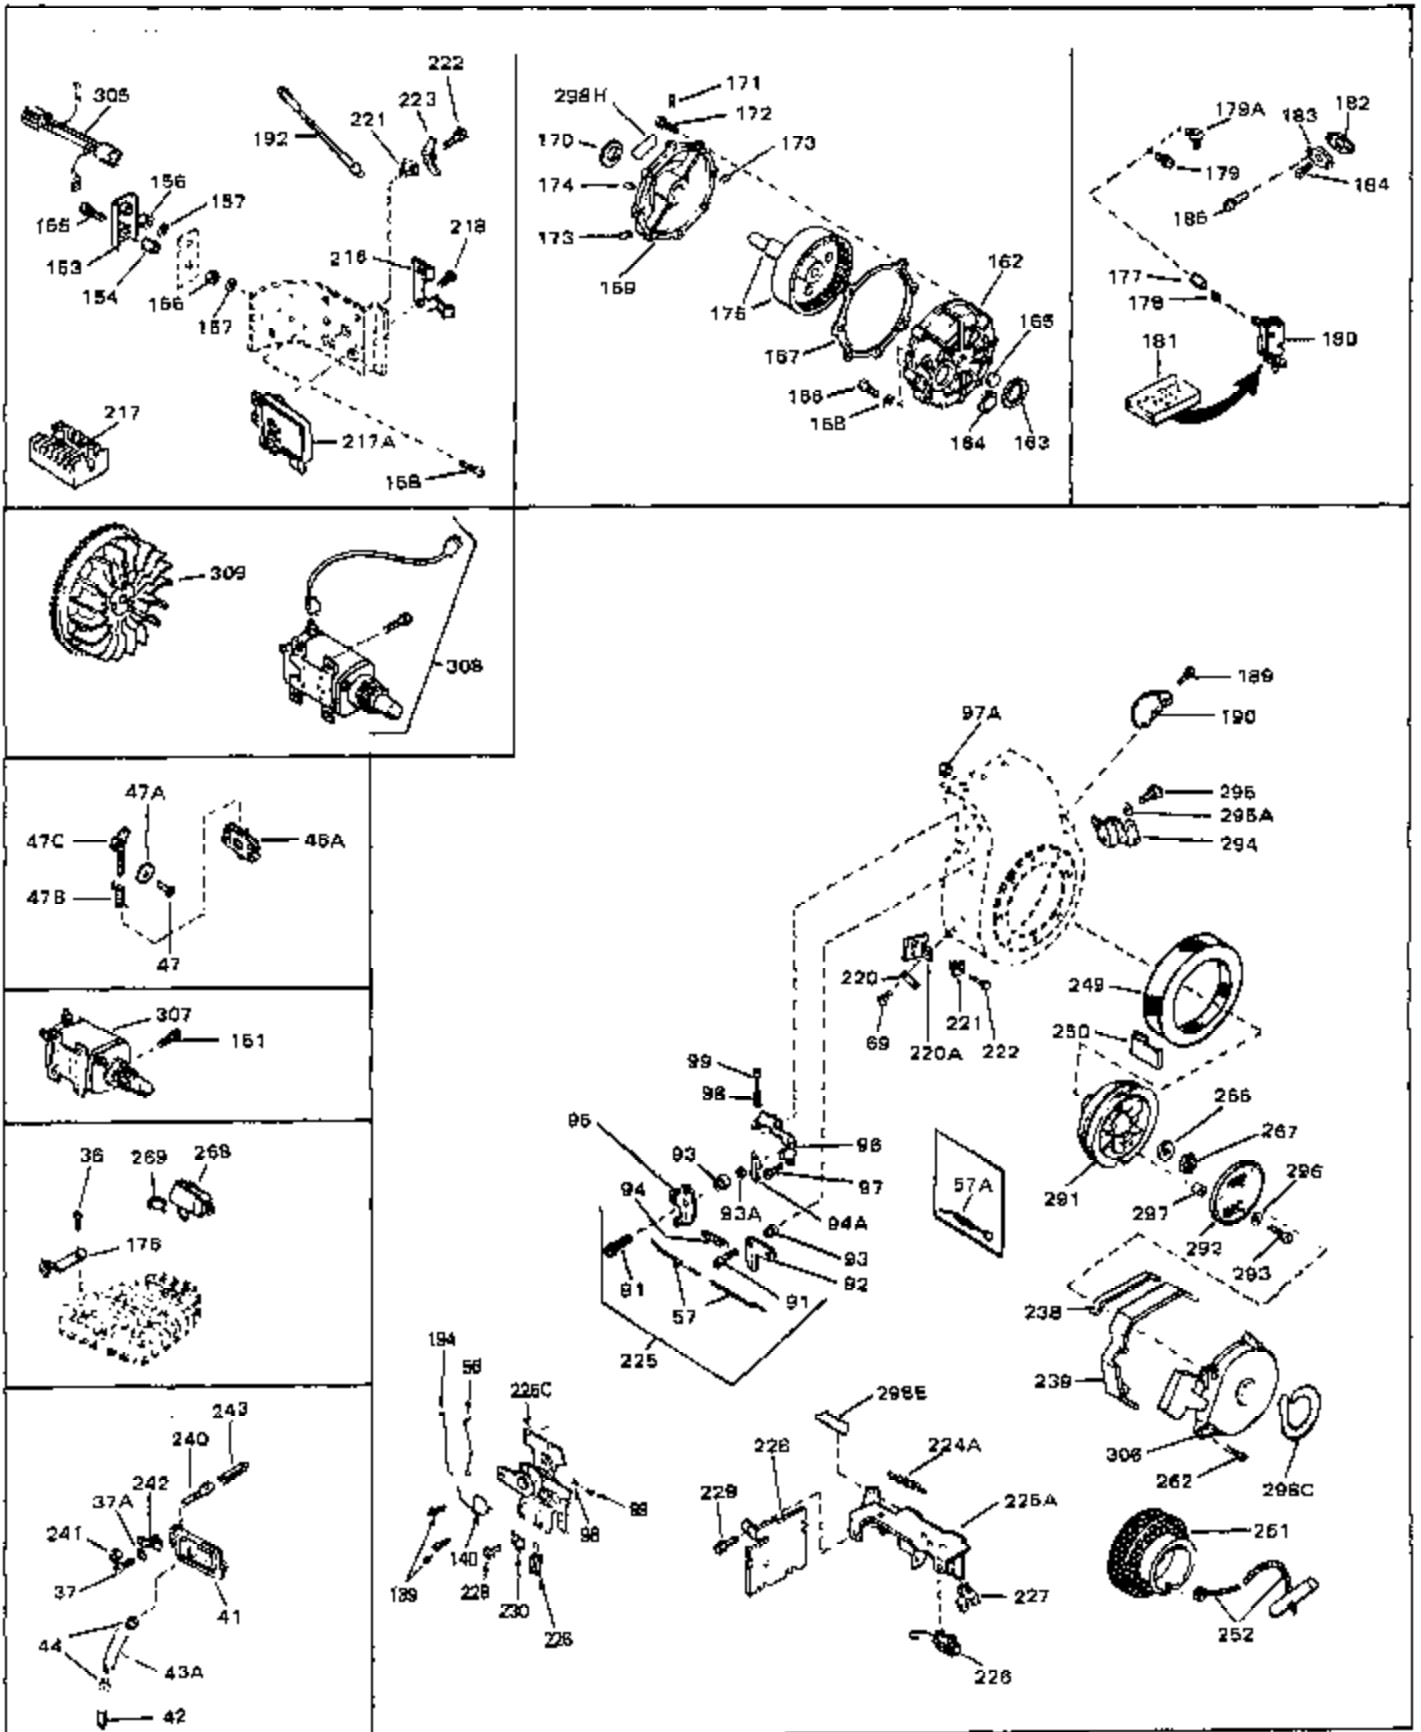

Ref #	Part Number	Qty	Description
36	650694A	0	Screw, Hex flange hd., 5/16-18 x 2
36	650695A	0	Screw, Hex flange hd., 5/16-18 x 2-1/4
36	650697A	0	Screw, Hex flange hd., 5/16-18 x 2-1/2
37	650128	0	Screw
37	650597	0	Screw, Hex washer hd., 10-24 x 5/8
37A	27261	0	Washer, Flat
41	28425	0	Cover, Valve chamber
56	31710	0	Link, Throttle
69	29747A	0	Screw
98	32924	0	Spring, Compression
98	28569	0	Spring, Compression
98	31342	0	Spring, Compression
99	29500	0	Screw, Fil. hd. mach., Sems, 8-32 x 3/4
99	650549	0	Screw
99	650688	0	Screw, Hex hd., 10-32 x 1-5/16" (Drilled
182	32683	0	Gasket, Fuel pump
183	32955	0	Cover, Fuel pump pad
184	9556	0	Plug, Oil drain (Sq. hd. pipe, 1/8-27)
185	30688	0	Screw, Hex hd. Sems, 1/4-20 x 1/2
225	730152	0	Control Assy., Speed
227	33177	0	Terminal
229	28942	0	Screw
230	27793	0	Clip, Conduit
262	29716	0	Screw
266	650815	0	Washer, Belleville
267	8115	0	Nut, Hex
305	33018	0	Harness, Adapter
306	590420	0	Starter, Rewind
308	32386	0	Starter Motor Kit (110-120 Volt)
308	32901	0	Starter Motor Kit (110-120 Volt)
308	33328	0	Starter Motor Kit (110-120 Volt)
308	33328A	0	Starter Motor Kit (110-120 Volt)
308	33518	0	Starter Motor Kit (110-120 Volt)
308	33518A	0	Starter Motor Kit (110-120 Volt)
308	33518B	0	Starter Motor Kit (110-120 Volt)
309	30811A	0	Flywheel