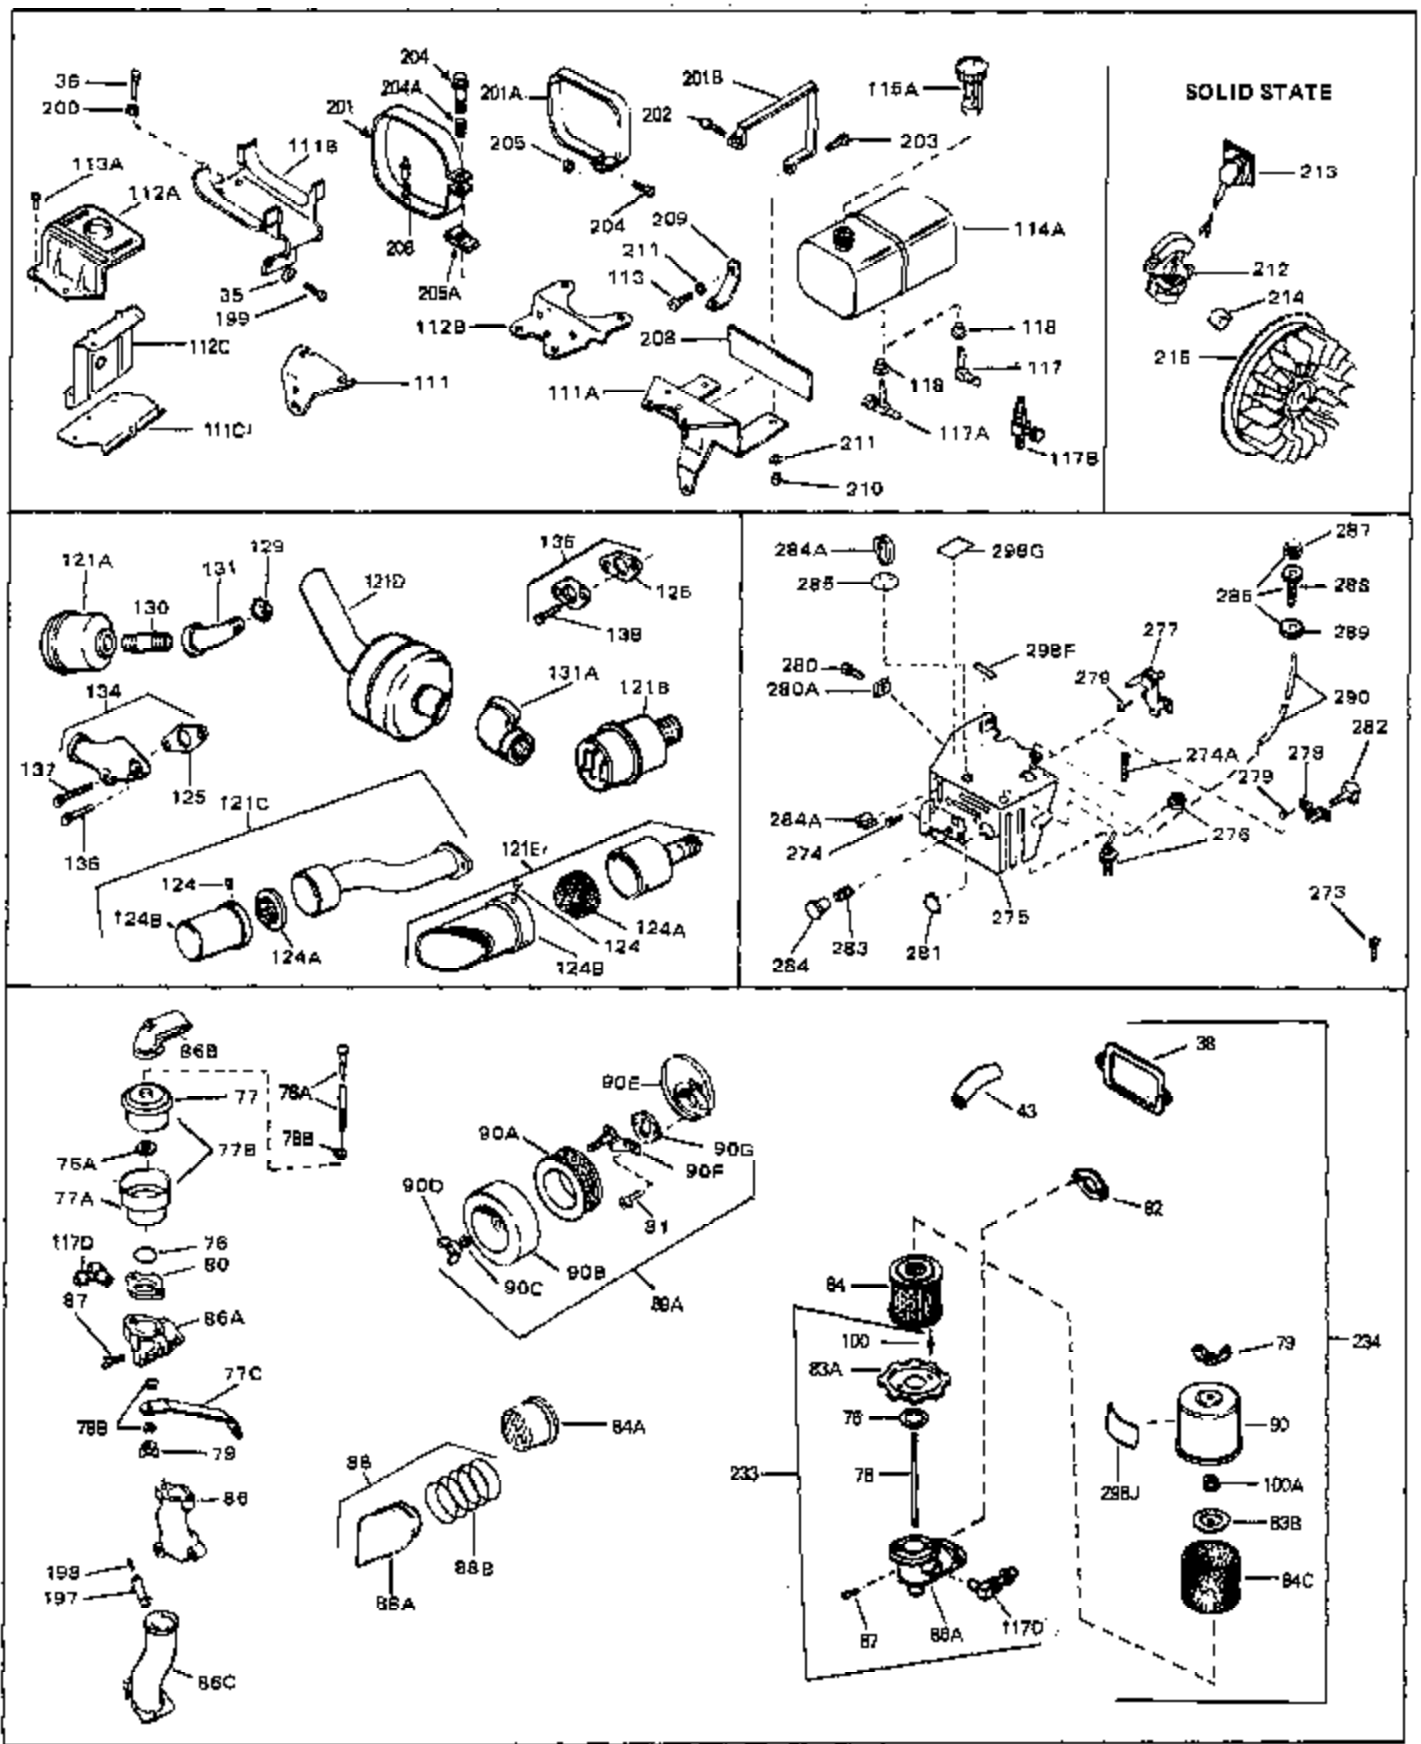

Ref #	Part Number	Qty	Description
35	26073	0	Washer, Connecting rod bolt
35	650570	0	Washer, Flat
35	650691	0	Washer, Flat
36	650694A	0	Screw, Hex flange hd., 5/16-18 x 2
36	650695A	0	Screw, Hex flange hd., 5/16-18 x 2-1/4
36	650697A	0	Screw, Hex flange hd., 5/16-18 x 2-1/2
38	27896	0	Gasket, Breather cover
81	28820	0	Screw
81	30196	0	Screw
81	650521	0	Screw
82	27272	0	Gasket, Air cleaner
84A	31700	0	Element, Air cleaner
86A	34697	0	Elbow, Air cleaner
89A	730128	0	Cleaner Assy., Air
111B	34823	0	Bracket, Lower fuel tank
113	30688	0	Screw, Hex hd. Sems, 1/4-20 x 1/2
114A	31977	0	Tank Assy., Fuel (6 qt.)
117B	33053	0	Valve, Fuel strainer & shut-off
117A	29683	0	Strainer & Shut-off
121B	31287	0	Muffler
121E	391026	0	Muffler
124A	33171	0	Screen, Muffler
124B	33185	0	Cover & Tube, Muffler
124	650578	0	Screw
125	27930	0	Gasket, Exhaust
129	32862	0	Nut, Conduit (1/4" thick)
131	30209	0	Elbow, Exhaust (45°)
134	31288	0	Muffler Adapter Kit
135	730130	0	Muffler Adapter Kit
136	6021A	0	Screw, Hex flange hd., 5/16-18 x 1-1/2
137	650697A	0	Screw, Hex flange hd., 5/16-18 x 2-1/2
138	30196	0	Screw
199	29212	0	Screw
200	650570	0	Washer, Flat
201A	31979	0	Strap, Fuel tank
204	650454	0	Screw, Fil. flex hd. 1/4-20 x 3/4
205	650456	0	Nut, Lock
233	34819	0	Elbow Assy., Air cleaner
234	730561	0	Air Cleaner Kit, Dual Element upright,
273	650687	0	Screw, Pan hd. self-tap, 10-32 x 5/16