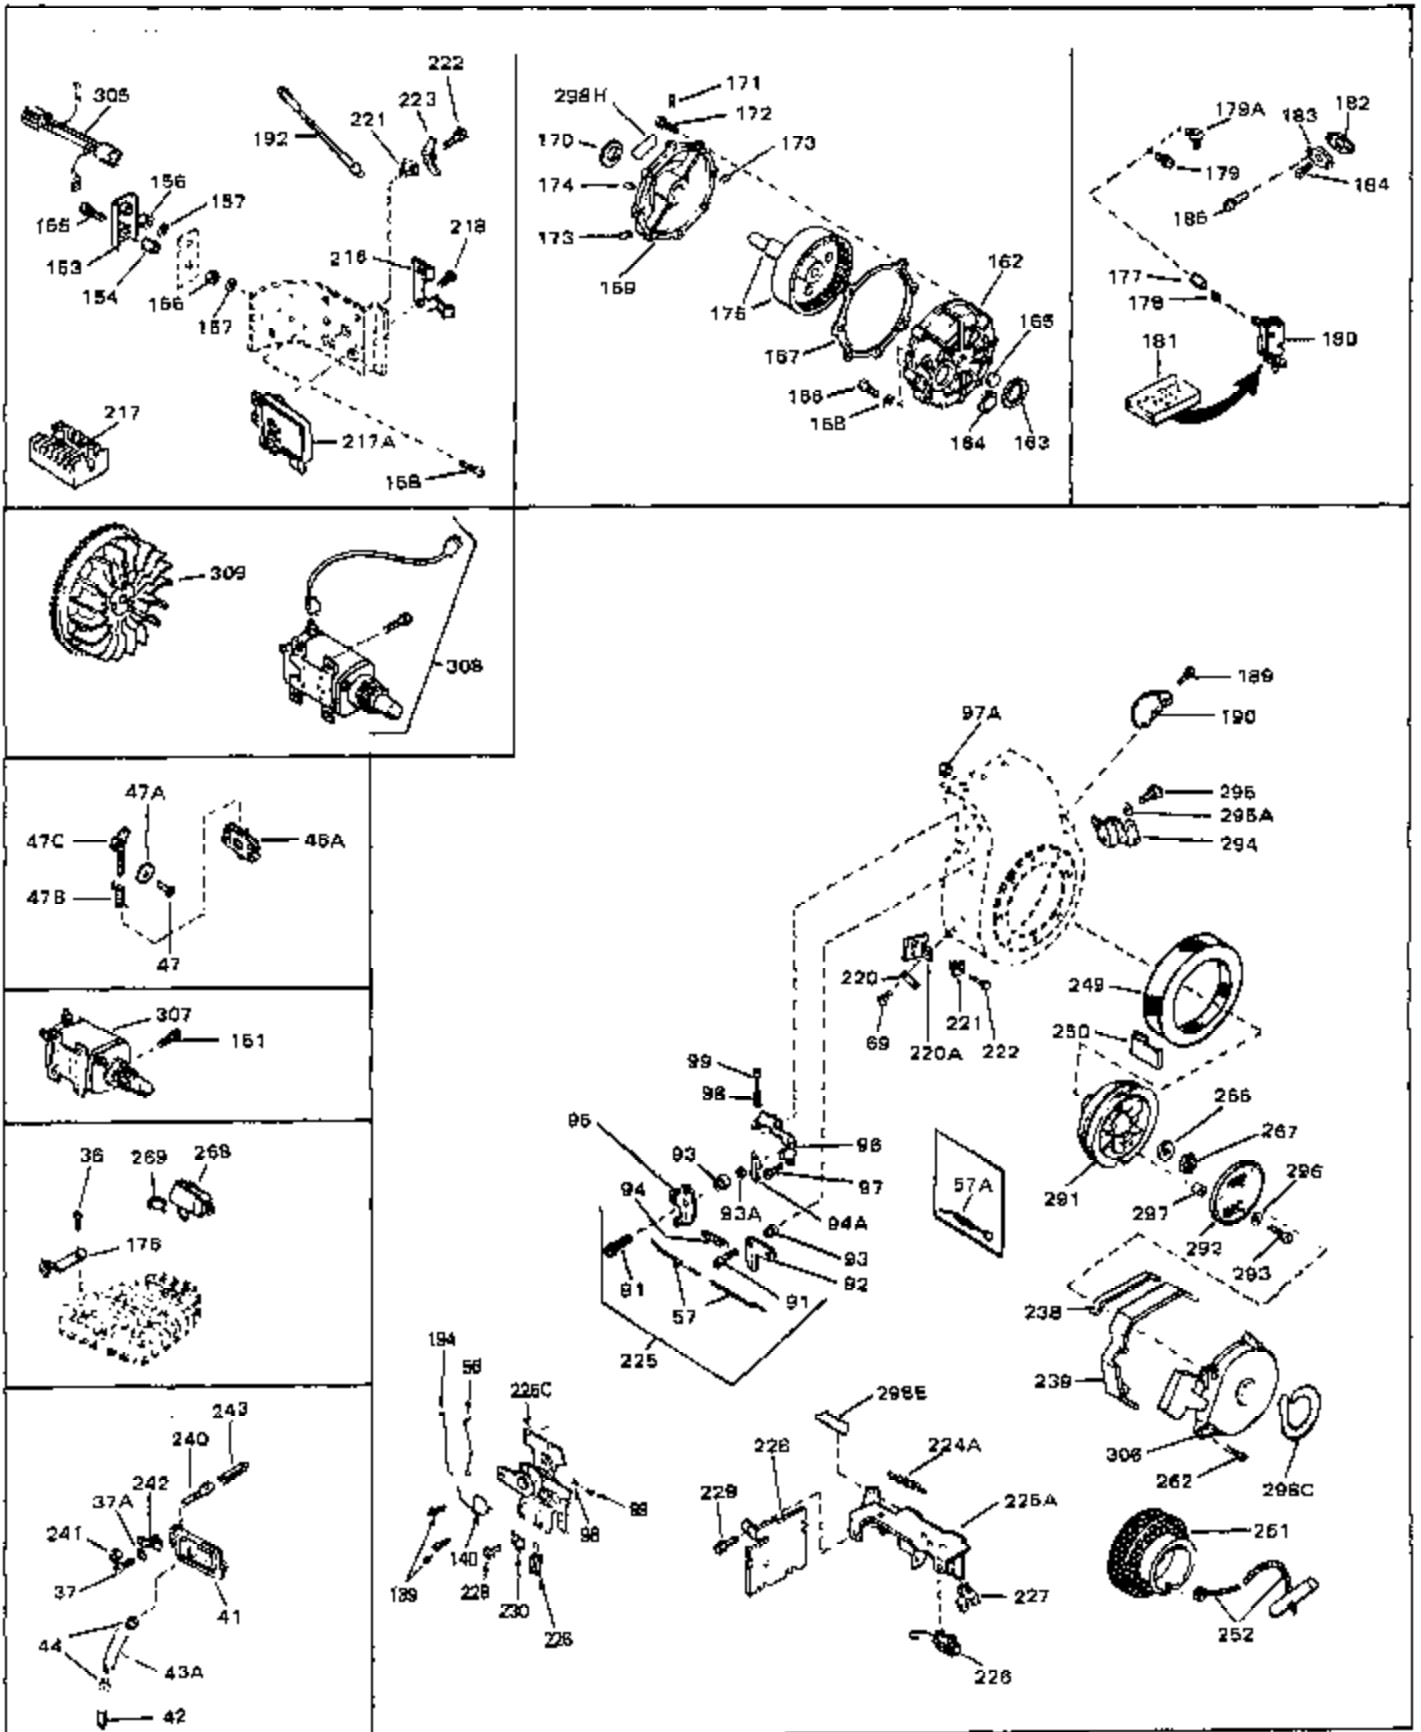

Ref #	Part Number	Qty	Description
36	650694A	0	Screw, Hex flange hd., 5/16-18 x 2
36	650695A	0	Screw, Hex flange hd., 5/16-18 x 2-1/4
36	650697A	0	Screw, Hex flange hd., 5/16-18 x 2-1/2
37	650128	0	Screw
37	650597	0	Screw, Hex washer hd., 10-24 x 5/8
37A	27261	0	Washer, Flat
41	28425	0	Cover, Valve chamber
43A	32447	0	Tube, Breather
44	32446	0	Grommet, Breather tube
56	30824	0	Link, Throttle
69	29747A	0	Screw
98	28569	0	Spring, Compression
98	31342	0	Spring, Compression
98	32924	0	Spring, Compression
99	29500	0	Screw, Fil. hd. mach., Sems, 8-32 x 3/4
99	650549	0	Screw
99	650688	0	Screw, Hex hd., 10-32 x 1-5/16" (Drilled
151	30688	0	Screw, Hex hd. Sems, 1/4-20 x 1/2
153	30064	0	Cover, Rectifier panel
154	30065	0	Nut, Long 5-40
155	30066	0	Screw
156	28728	0	Nut
157	28727	0	Lockwasher
158	28726	0	Screw, Phil. rd. hd., 5-40 x 9/16
182	32683	0	Gasket, Fuel pump
183	32955	0	Cover, Fuel pump pad
184	9556	0	Plug, Oil drain (Sq. hd. pipe, 1/8-27)
185	30688	0	Screw, Hex hd. Sems, 1/4-20 x 1/2
224A	30826	0	Spring, Extension
225	730152	0	Control Assy., Speed
225A	33110A	0	Control Assy., Speed (Remote)
227	33177	0	Terminal
229	28942	0	Screw
230	27793	0	Clip, Conduit
262	29716	0	Screw
266	650815	0	Washer, Belleville
267	8115	0	Nut, Hex
305	33018	0	Harness, Adapter
306	590420	0	Starter, Rewind
307	29965	0	Motor, Starter (12 Volt)
307	32468	0	Motor, Starter (12 Volt)
307	32468A	0	Motor, Starter (12 Volt)
307	32468B	0	Motor, Starter (12 Volt)
307	33606	0	Motor, Starter (12 Volt)
308	32386	0	Starter Motor Kit (110-120 Volt)
308	32901	0	Starter Motor Kit (110-120 Volt)
308	33328	0	Starter Motor Kit (110-120 Volt)
308	33328A	0	Starter Motor Kit (110-120 Volt)
308	33518	0	Starter Motor Kit (110-120 Volt)
308	33518A	0	Starter Motor Kit (110-120 Volt)
308	33518B	0	Starter Motor Kit (110-120 Volt)
309	30811A	0	Flywheel