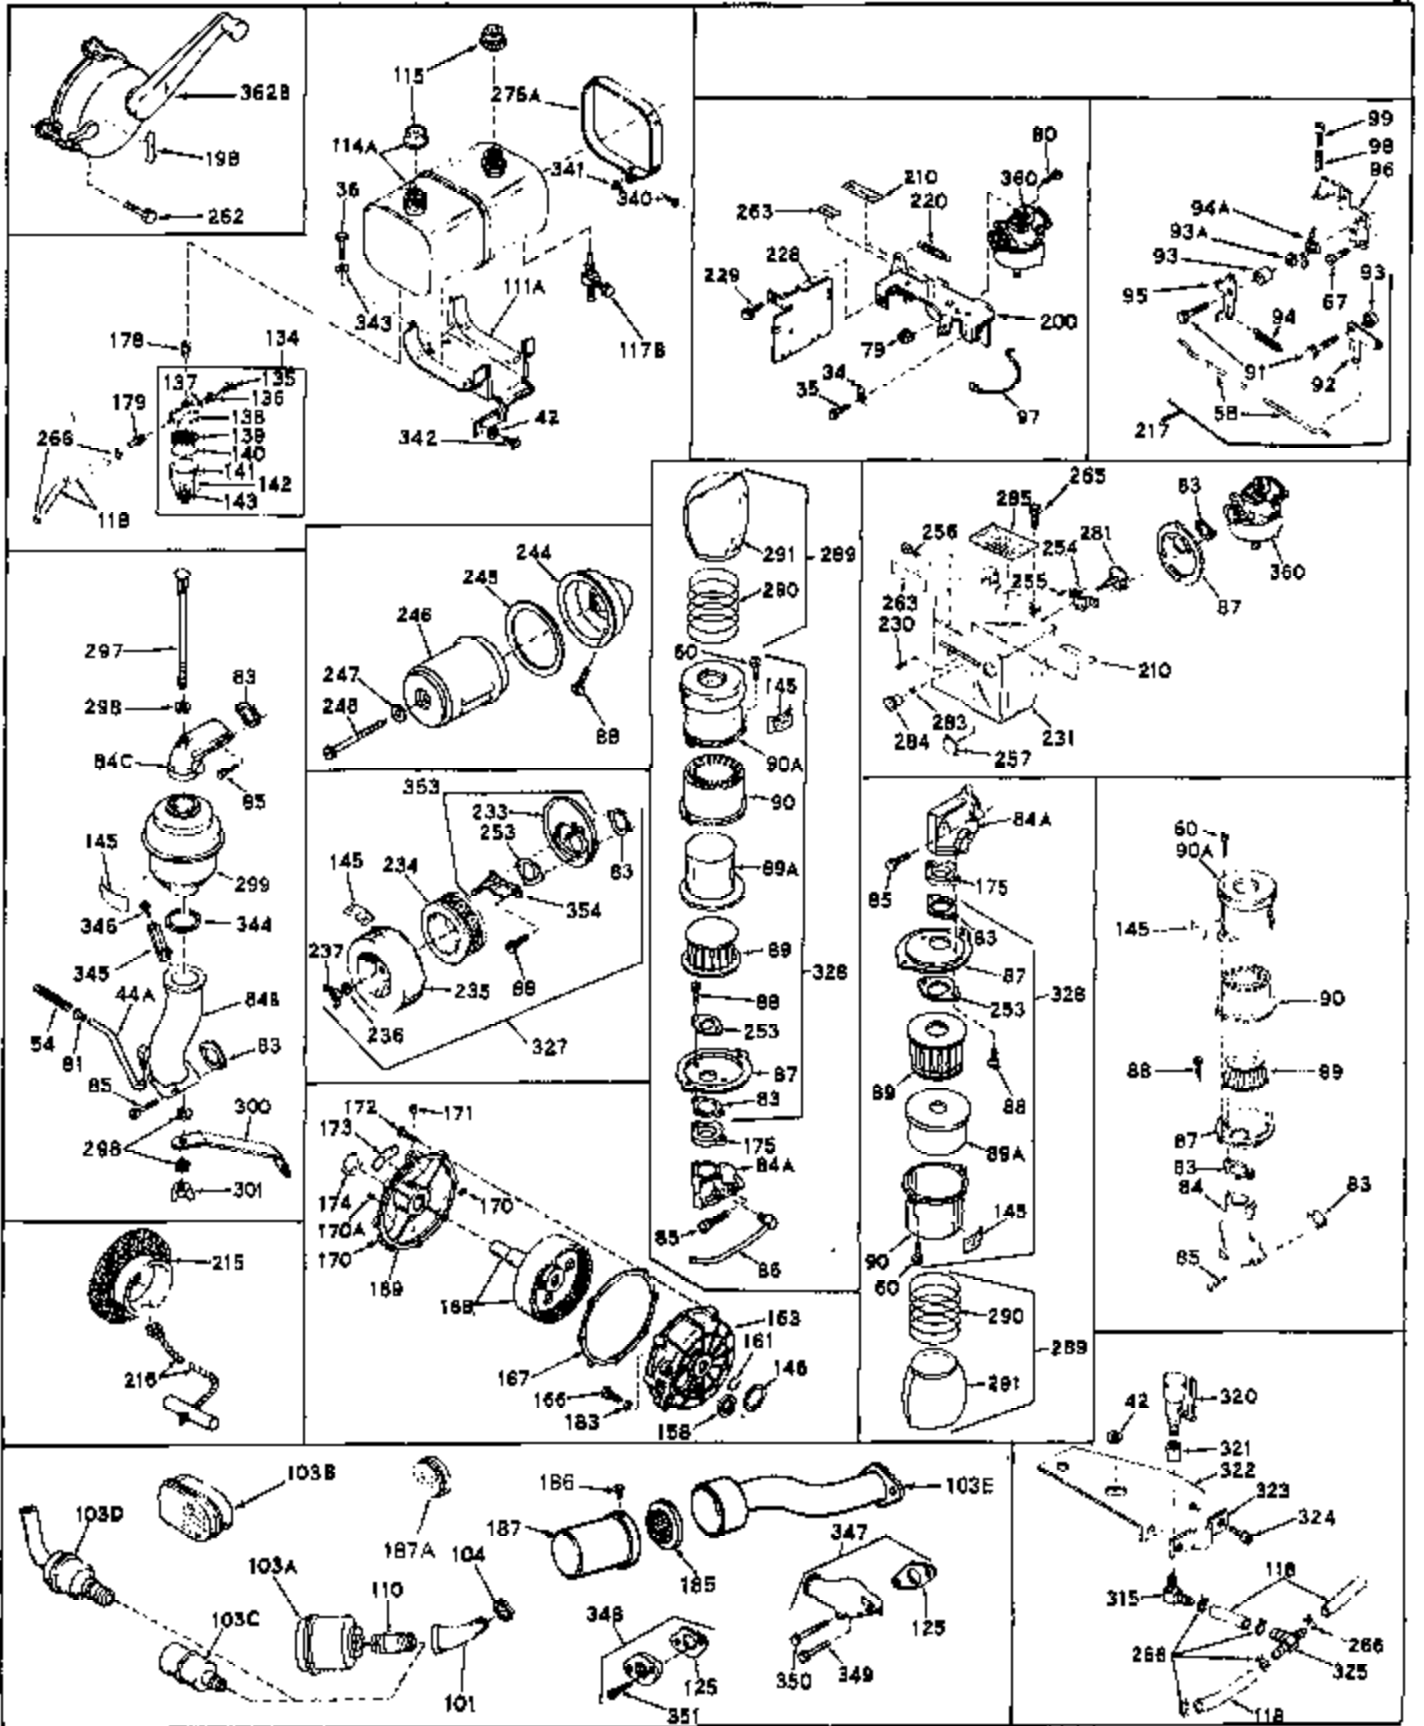

Ref #	Part Number	Qty	Description
34	27793	0	Clip, Conduit
35	28942	0	Screw
36	650694	0	Screw, Hex hd. cap, 5/16-18 x 2
36	650695	0	Screw, Hex hd. cap, 5/16-18 x 2-1/4 (Grade 8)
36	650697	0	Screw, Hex hd. cap, 5/16-18 x 2-1/2
42	26073	0	Washer, Connecting rod bolt
54	28819	0	Spring, Fuel line
54	31778	0	Spring, Coil
60	650152	0	Screw
67	650399	0	Screw, Phil. fil. hd. Sems, 10-32 x 5/8
79	29752	0	Nut
80	650572	0	Screw
83	27272	0	Gasket, Air cleaner
85	29786	0	Screw
85	650163	0	Screw, Fil. hd. Sems, 10-32 x 7/8
85	650416	0	Screw, Rd. hd. Sems, 10-32 x 1
85	650605	0	Screw
87	31691	0	Bracket, Air cleaner
88	28820	0	Screw
88	650399	0	Screw, Phil. fil. hd. Sems, 10-32 x 5/8
88	650521	0	Screw
89A	31700	0	Element, Air cleaner
90	31692	0	Body, Air cleaner
91	30312	0	Screw, Hex washer hd. Sems, 10-32 x 1/2
98	28569	0	Spring, Compression
98	32924	0	Spring, Compression
99	29500	0	Screw, Fil. hd. mach., Sems, 8-32 x 3/4
99	650223	0	Screw, Fil. slotted hd. Sems, 8-32 x 5/8
99	650688	0	Screw, Hex hd., 10-32 x 1-5/16" (Drilled)
101	30209	0	Elbow, Exhaust (45°)
103A	29633	0	Muffler
104	28443	0	Nut, Conduit (1/8" thick)
104	32862	0	Nut, Conduit (1/4" thick)
110	30244	0	Nipple, Exhaust pipe (2-1/2")
115	32387A	0	Cap, Fuel filler (Charcoal Plastic) (Spurt)
115	33032	0	Cap, Fuel filler (Red Plastic) (Spurt)
118	29774	0	Line, Fuel (Braided 8.25")
118	30705	0	Line, Fuel (Braided 16")
118	30962	0	Line, Fuel (Braided 32")
125	27930	0	Gasket, Exhaust
145	31871	0	Decal, Air cleaner
146	28451	0	Gasket, Housing
171	24590	0	Plug, Pipe
215	28301	0	Pulley, Starter
216	590343	0	Rope & Handle Assy., Starter
228	30820	0	Baffle, Heat
229	28942	0	Screw
230	650257	0	Screw, Pan hd. Sems, 8-32 x 5/16
253	30767	0	Spacer, Air cleaner
255	28820	0	Screw
256	650760	0	Screw
257	31291	0	Plug, Cover
262	29716	0	Screw
265	650701	0	Screw, Hex washer hd. shakeproof,
266	26460	0	Clamp, Fuel line
289	730512	0	Kit, Pre-cleaner
290	31667	0	Spring, Pre-cleaner bag
291	31668	0	Bag, Pre-cleaner