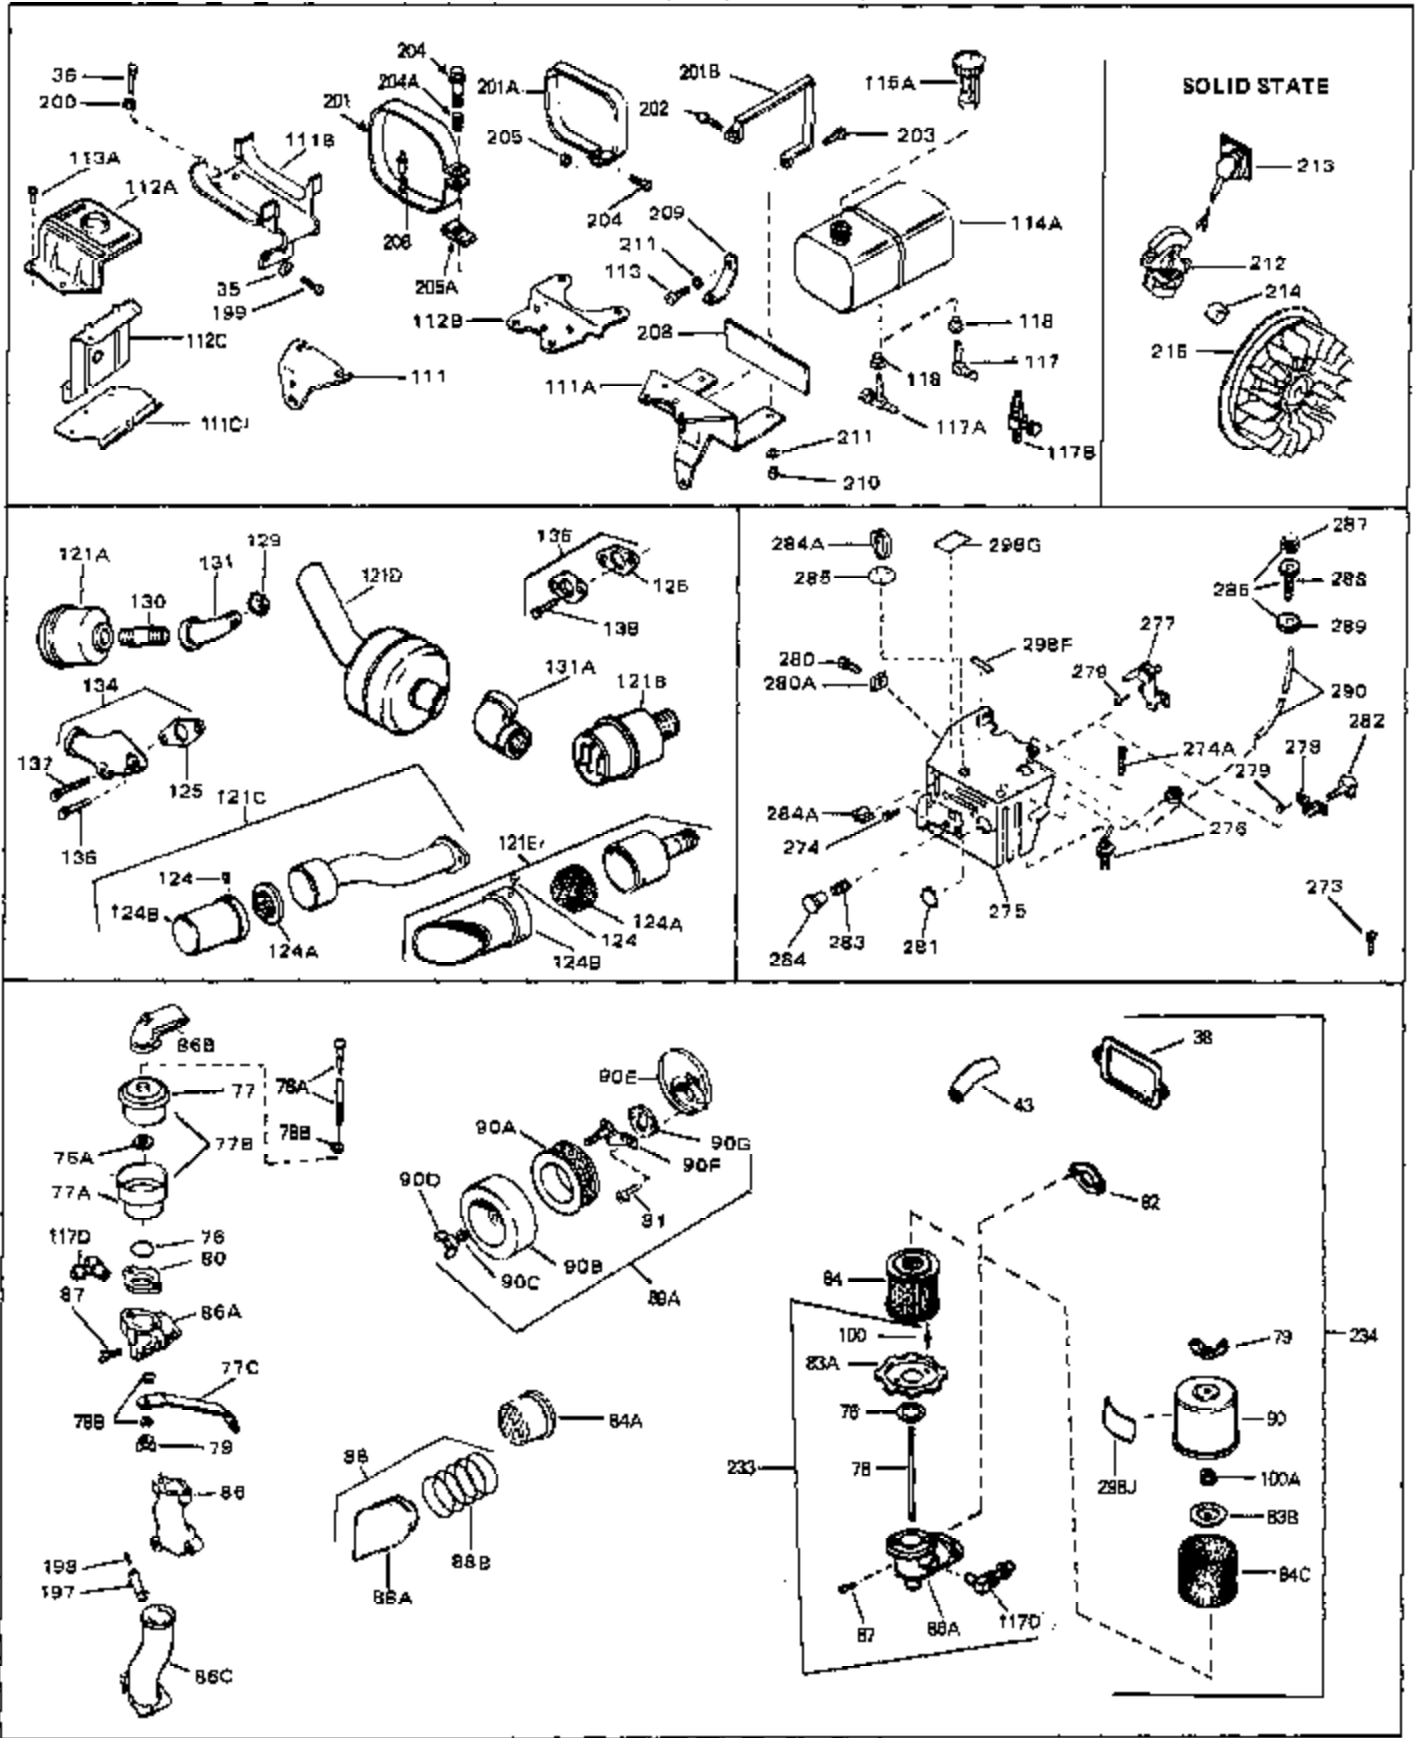

Ref #	Part Number	Qty	Description
35	26073	0	Washer, Connecting rod bolt
35	650570	0	Washer, Flat
35	650691	0	Washer, Flat
36	650694A	0	Screw, Hex flange hd., 5/16-18 x 2
36	650695A	0	Screw, Hex flange hd., 5/16-18 x 2-1/4
36	650697A	0	Screw, Hex flange hd., 5/16-18 x 2-1/2
38	27896	0	Gasket, Breather cover
43	27627	0	Tube, Breather
81	28820	0	Screw
81	30196	0	Screw
81	650521	0	Screw
82	27272	0	Gasket, Air cleaner
84A	31700	0	Element, Air cleaner
86A	31431	0	Elbow, Air cleaner
86A	34697	0	Elbow, Air cleaner
87	650163	0	Screw, Fil. hd. Sems, 10-32 x 7/8
89A	730128	0	Cleaner Assy., Air
111B	34823	0	Bracket, Lower fuel tank
113	30688	0	Screw, Hex hd. Sems, 1/4-20 x 1/2
114A	33050	0	Tank Assy., Fuel (Dual kerosene & gas) (6
117A	29683	0	Strainer & Shut-off
117B	33053	0	Valve, Fuel strainer & shut-off
121E	391026	0	Muffler
121B	31287	0	Muffler
124A	33171	0	Screen, Muffler
124B	33185	0	Cover & Tube, Muffler
124	650578	0	Screw
125	27930	0	Gasket, Exhaust
129	32862	0	Nut, Conduit (1/4" thick)
134	31288	0	Muffler Adapter Kit
135	730130	0	Muffler Adapter Kit
136	6021A	0	Screw, Hex flange hd., 5/16-18 x 1-1/2
137	650697A	0	Screw, Hex flange hd., 5/16-18 x 2-1/2
138	30196	0	Screw
199	29212	0	Screw
200	650570	0	Washer, Flat
201A	31979	0	Strap, Fuel tank
204	650454	0	Screw, Fil. flex hd. 1/4-20 x 3/4
205	650456	0	Nut, Lock
233	34819	0	Elbow Assy., Air cleaner
234	730561	0	Air Cleaner Kit, Dual Element upright,
273	650687	0	Screw, Pan hd. self-tap, 10-32 x 5/16