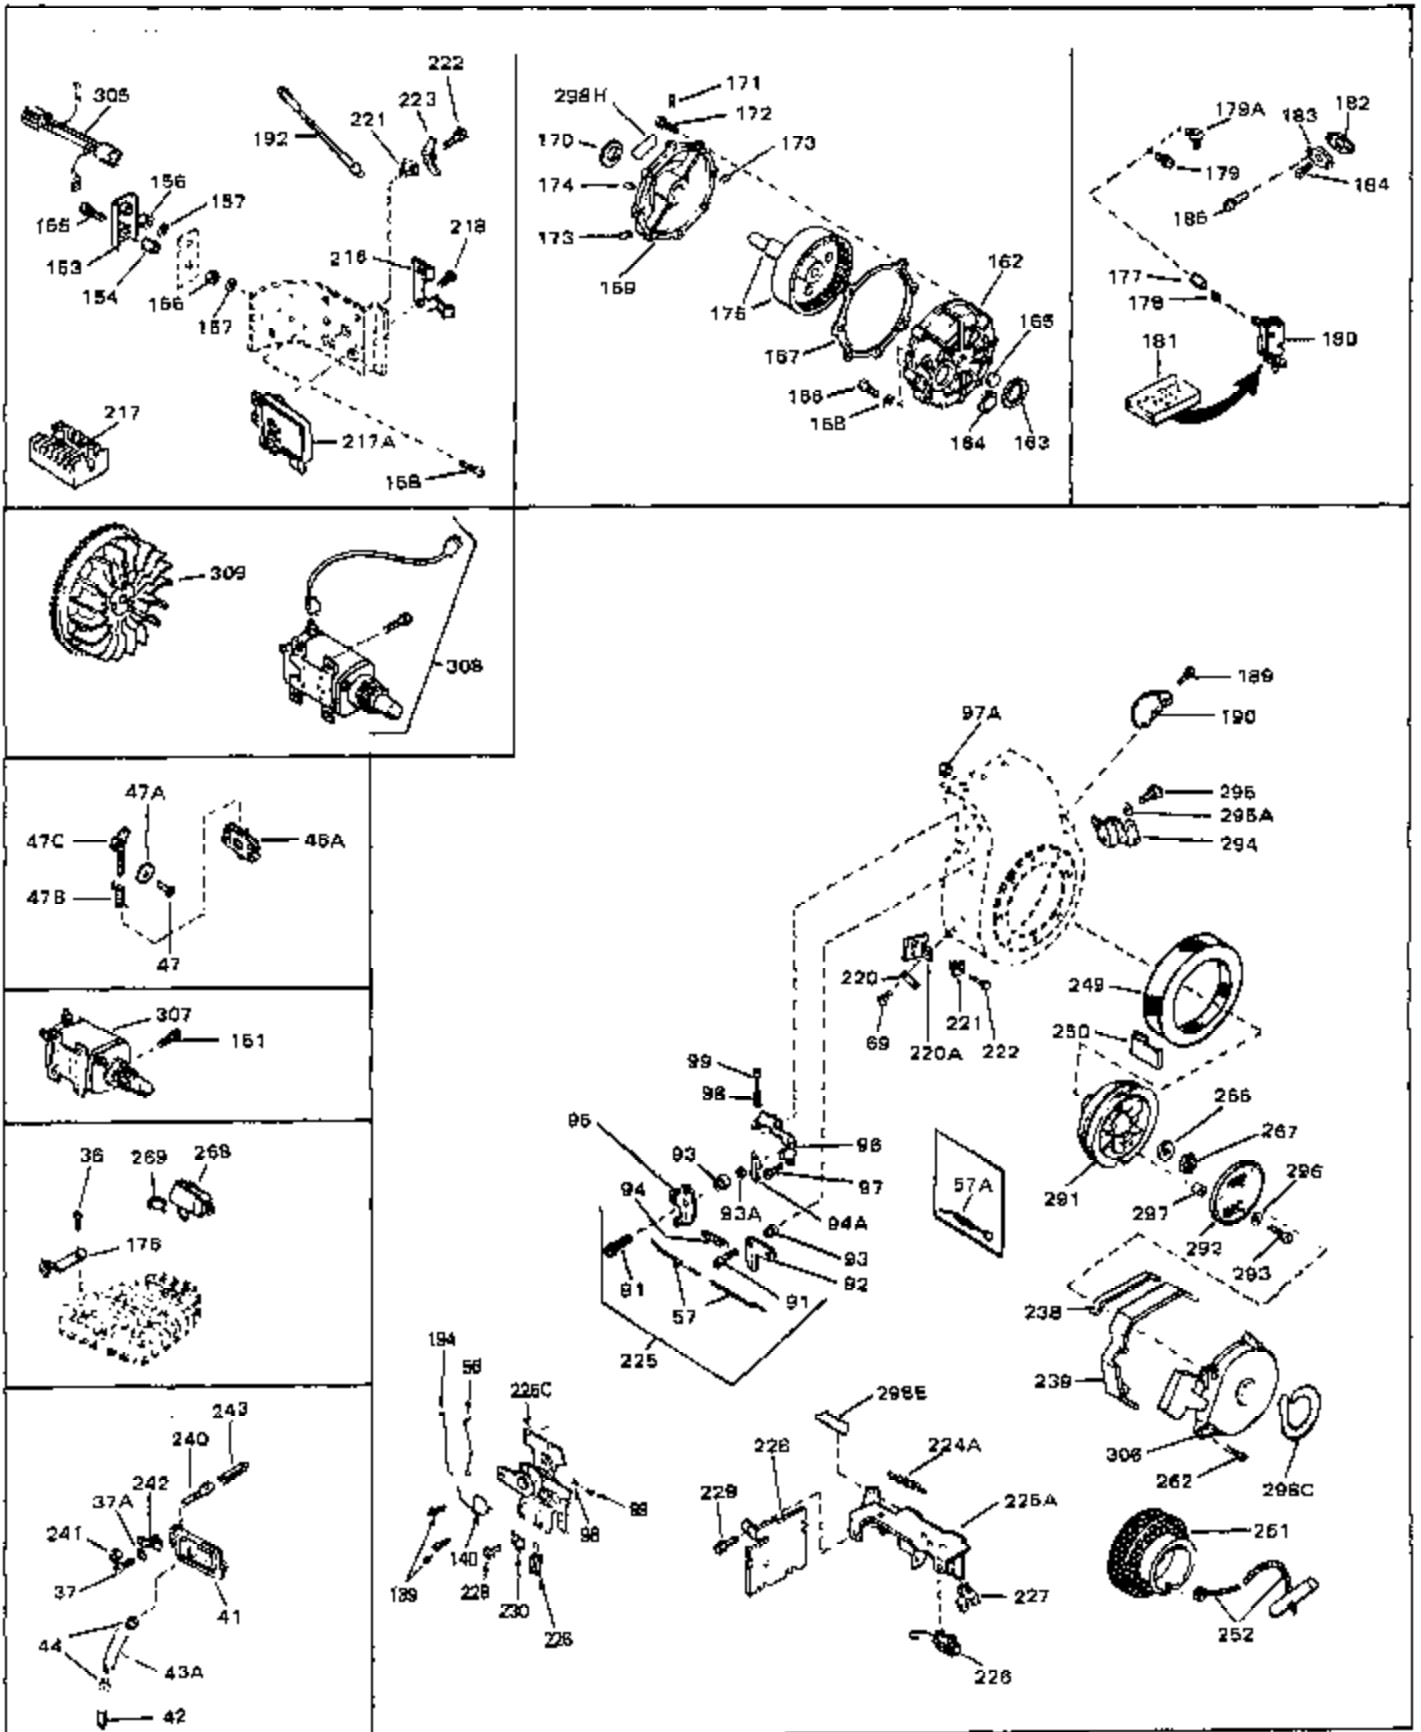

Ref #	Part Number	Qty	Description
36	650694A	0	Screw, Hex flange hd., 5/16-18 x 2
36	650695A	0	Screw, Hex flange hd., 5/16-18 x 2-1/4
36	650697A	0	Screw, Hex flange hd., 5/16-18 x 2-1/2
37	650128	0	Screw
37	650597	0	Screw, Hex washer hd., 10-24 x 5/8
37A	27261	0	Washer, Flat
41	28425	0	Cover, Valve chamber
56	31710	0	Link, Throttle
69	29747A	0	Screw
98	31342	0	Spring, Compression
98	32924	0	Spring, Compression
98	28569	0	Spring, Compression
99	29500	0	Screw, Fil. hd. mach., Sems, 8-32 x 3/4
99	650549	0	Screw
99	650688	0	Screw, Hex hd., 10-32 x 1-5/16" (Drilled
182	32683	0	Gasket, Fuel pump
183	32955	0	Cover, Fuel pump pad
184	9556	0	Plug, Oil drain (Sq. hd. pipe, 1/8-27)
185	30688	0	Screw, Hex hd. Sems, 1/4-20 x 1/2
225	730152	0	Control Assy., Speed
227	33177	0	Terminal
229	28942	0	Screw
230	27793	0	Clip, Conduit
251	28301	0	Pulley, Starter
252	590343	0	Rope & Handle Assy., Starter
266	650815	0	Washer, Belleville
267	8115	0	Nut, Hex
305	33018	0	Harness, Adapter
308	32386	0	Starter Motor Kit (110-120 Volt)
308	32901	0	Starter Motor Kit (110-120 Volt)
308	33328	0	Starter Motor Kit (110-120 Volt)
308	33328A	0	Starter Motor Kit (110-120 Volt)
308	33518	0	Starter Motor Kit (110-120 Volt)
308	33518A	0	Starter Motor Kit (110-120 Volt)
308	33518B	0	Starter Motor Kit (110-120 Volt)
309	30811A	0	Flywheel