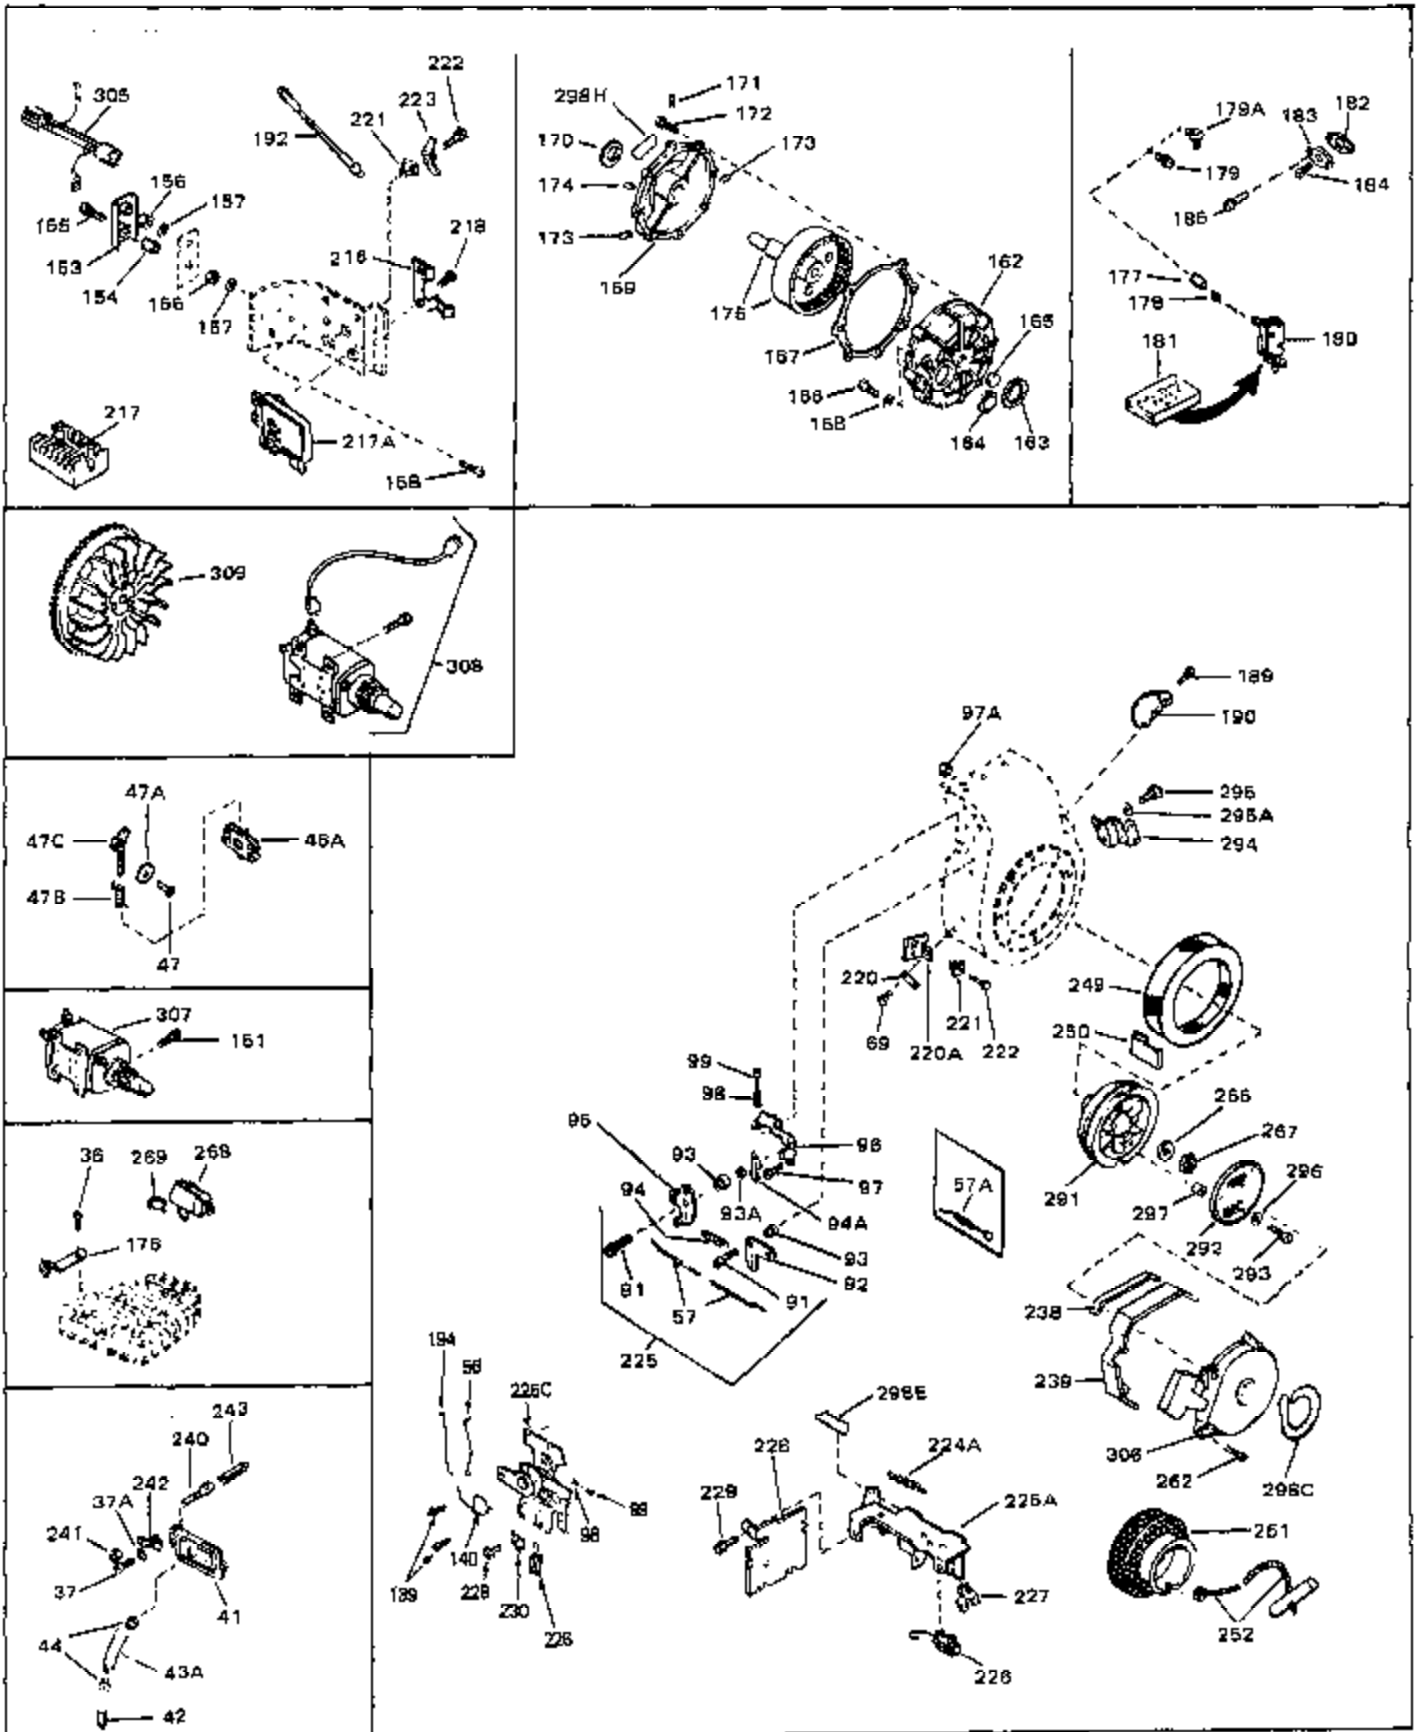

Ref #	Part Number	Qty	Description
36	650694A	0	Screw, Hex flange hd., 5/16-18 x 2
36	650695A	0	Screw, Hex flange hd., 5/16-18 x 2-1/4
36	650697A	0	Screw, Hex flange hd., 5/16-18 x 2-1/2
37	650128	0	Screw
37	650597	0	Screw, Hex washer hd., 10-24 x 5/8
37A	27261	0	Washer, Flat
41	28425	0	Cover, Valve chamber
56	31710	0	Link, Throttle
57A	30985	0	Control, Throttle
69	29747A	0	Screw
98	32924	0	Spring, Compression
98	28569	0	Spring, Compression
98	31342	0	Spring, Compression
99	29500	0	Screw, Fil. hd. mach., Sems, 8-32 x 3/4
99	650549	0	Screw
99	650688	0	Screw, Hex hd., 10-32 x 1-5/16" (Drilled
182	32683	0	Gasket, Fuel pump
183	32955	0	Cover, Fuel pump pad
184	9556	0	Plug, Oil drain (Sq. hd. pipe, 1/8-27)
185	30688	0	Screw, Hex hd. Sems, 1/4-20 x 1/2
223	33356	0	Terminal, Ground
225	730152	0	Control Assy., Speed
227	33177	0	Terminal
229	28942	0	Screw
230	27793	0	Clip, Conduit
262	29716	0	Screw
266	650815	0	Washer, Belleville
267	8115	0	Nut, Hex
305	33018	0	Harness, Adapter
306	590420	0	Starter, Rewind
308	32386	0	Starter Motor Kit (110-120 Volt)
308	32901	0	Starter Motor Kit (110-120 Volt)
308	33328	0	Starter Motor Kit (110-120 Volt)
308	33328A	0	Starter Motor Kit (110-120 Volt)
308	33518	0	Starter Motor Kit (110-120 Volt)
308	33518A	0	Starter Motor Kit (110-120 Volt)
308	33518B	0	Starter Motor Kit (110-120 Volt)
309	30811A	0	Flywheel