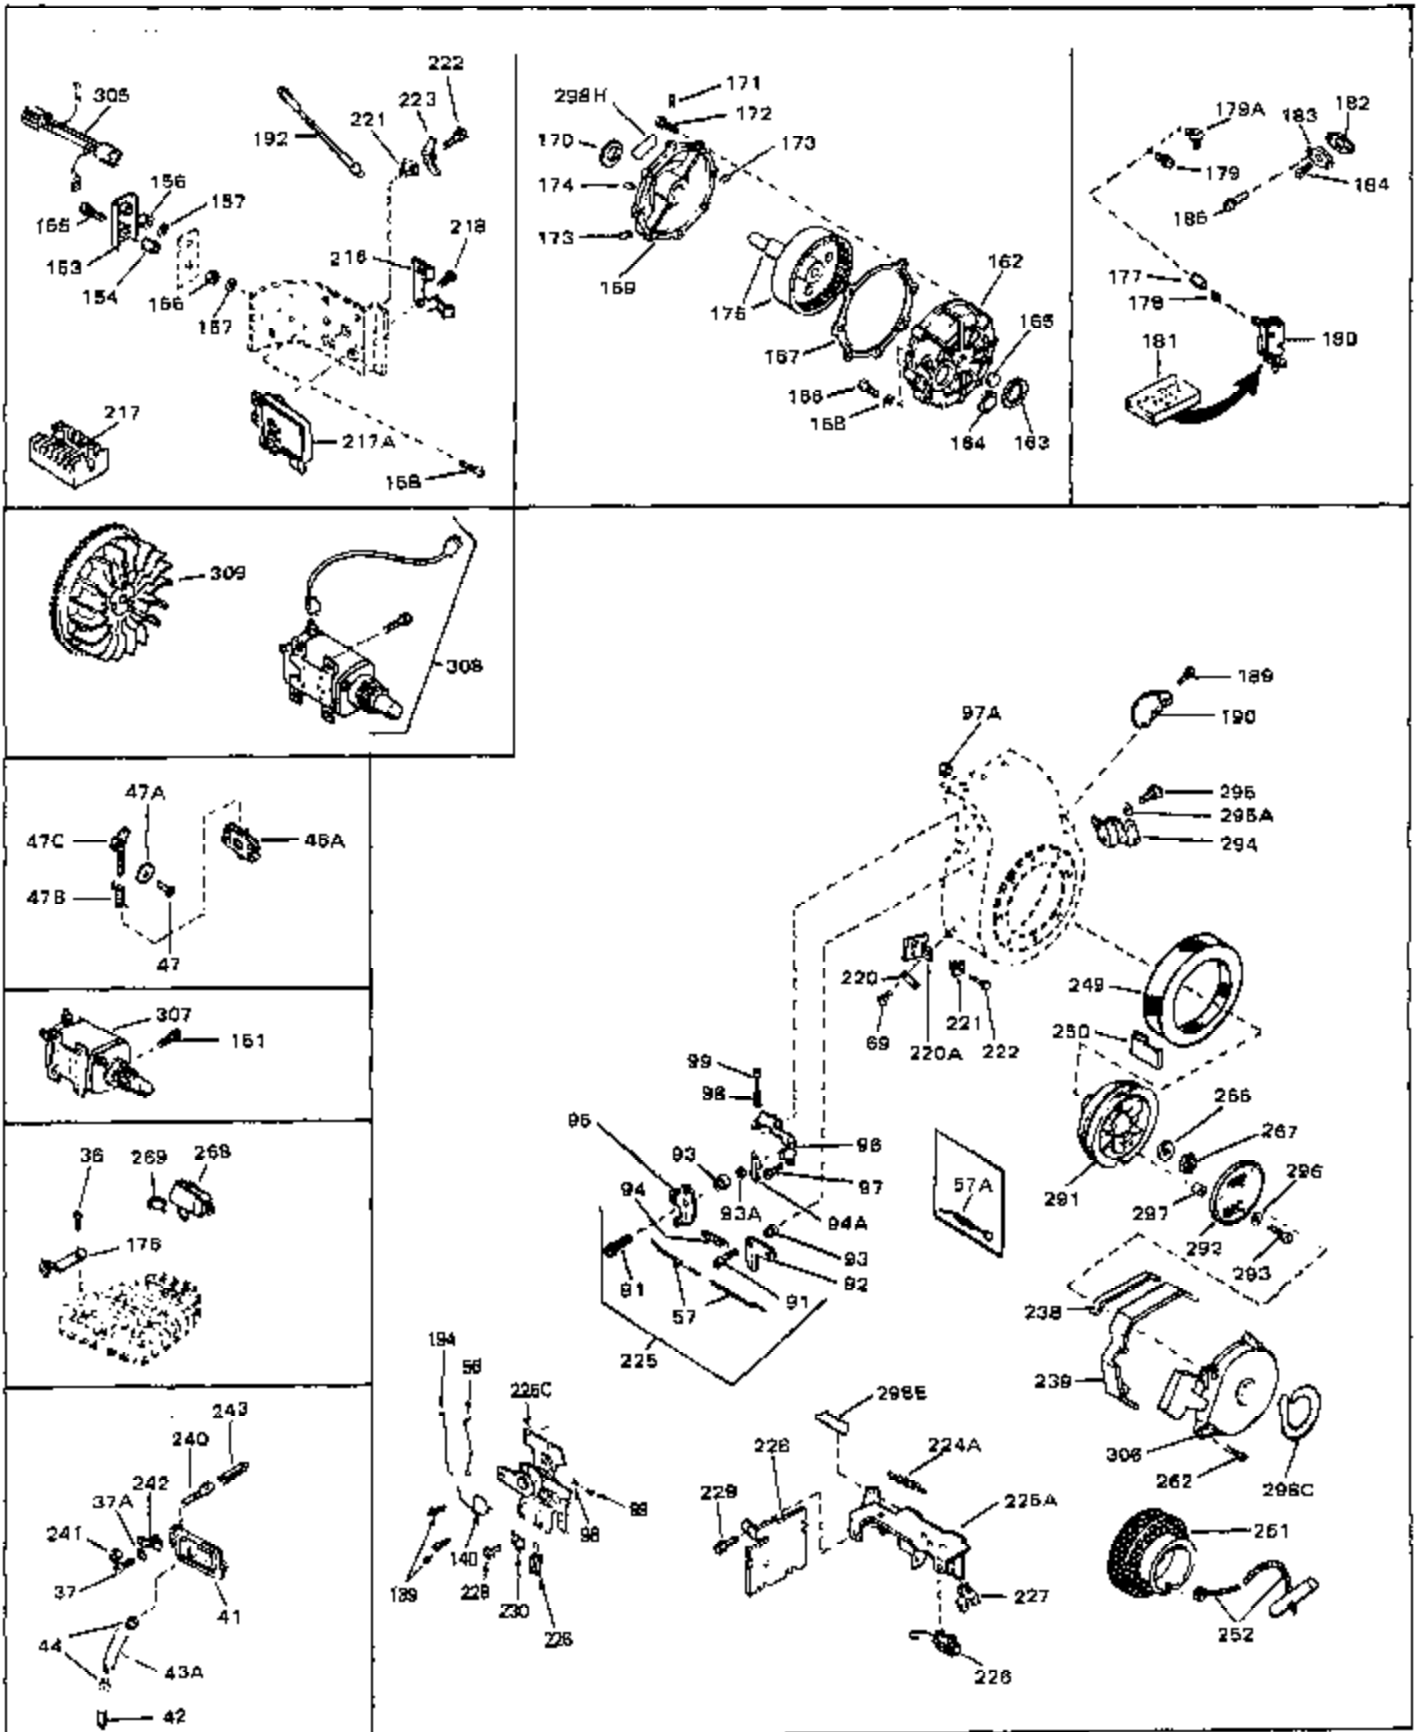

Ref #	Part Number	Qty	Description
36	650694A	0	Screw, Hex flange hd., 5/16-18 x 2
36	650695A	0	Screw, Hex flange hd., 5/16-18 x 2-1/4
36	650697A	0	Screw, Hex flange hd., 5/16-18 x 2-1/2
37	650128	0	Screw
37	650597	0	Screw, Hex washer hd., 10-24 x 5/8
37A	27261	0	Washer, Flat
41	28425	0	Cover, Valve chamber
56	31710	0	Link, Throttle
69	29747A	0	Screw
98	28569	0	Spring, Compression
98	31342	0	Spring, Compression
98	32924	0	Spring, Compression
99	29500	0	Screw, Fil. hd. mach., Sems, 8-32 x 3/4
99	650549	0	Screw
99	650688	0	Screw, Hex hd., 10-32 x 1-5/16" (Drilled
182	32683	0	Gasket, Fuel pump
183	32955	0	Cover, Fuel pump pad
184	9556	0	Plug, Oil drain (Sq. hd. pipe, 1/8-27)
185	30688	0	Screw, Hex hd. Sems, 1/4-20 x 1/2
225	730152	0	Control Assy., Speed
227	33177	0	Terminal
229	28942	0	Screw
230	27793	0	Clip, Conduit
262	29716	0	Screw
266	650815	0	Washer, Belleville
267	8115	0	Nut, Hex
305	33018	0	Harness, Adapter
306	590420	0	Starter, Rewind
308	32386	0	Starter Motor Kit (110-120 Volt)
308	32901	0	Starter Motor Kit (110-120 Volt)
308	33328	0	Starter Motor Kit (110-120 Volt)
308	33328A	0	Starter Motor Kit (110-120 Volt)
308	33518	0	Starter Motor Kit (110-120 Volt)
308	33518A	0	Starter Motor Kit (110-120 Volt)
308	33518B	0	Starter Motor Kit (110-120 Volt)
309	30811A	0	Flywheel