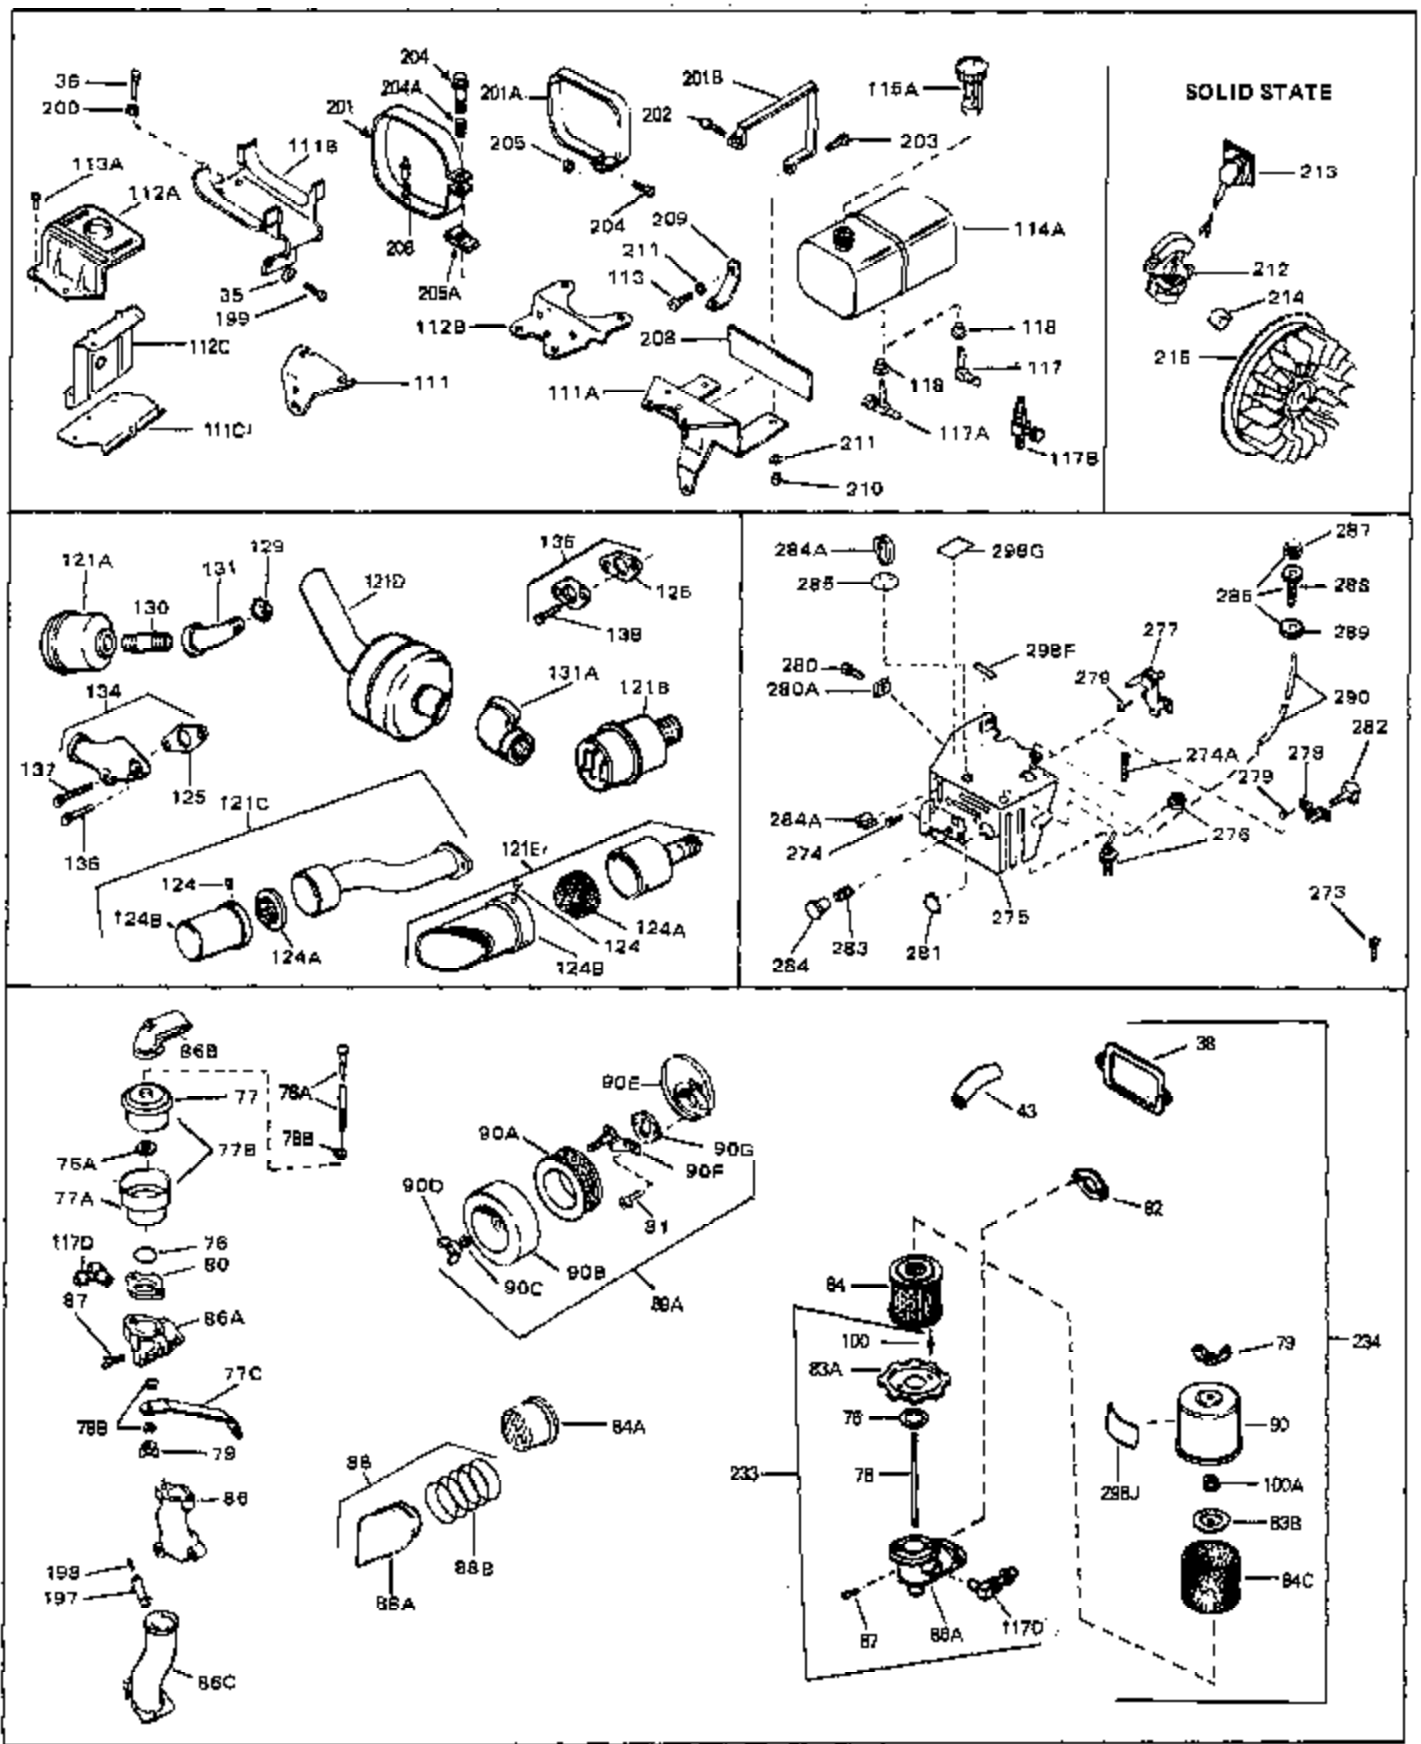

Ref #	Part Number	Qty	Description
35	26073	0	Washer, Connecting rod bolt
35	650570	0	Washer, Flat
35	650691	0	Washer, Flat
36	650694A	0	Screw, Hex flange hd., 5/16-18 x 2
36	650695A	0	Screw, Hex flange hd., 5/16-18 x 2-1/4
36	650697A	0	Screw, Hex flange hd., 5/16-18 x 2-1/2
38	27896	0	Gasket, Breather cover
43	27627	0	Tube, Breather
76A	31480	0	"O" Ring
76	31479	0	Washer, Fiber
77A	31670	0	Bowl, Oil bath cleaner
77B	32561	0	Air cleaner, Oil bath
77	31669	0	Cover, Oil bath cleaner
78B	27183	0	Washer, Fiber
78A	32562	0	Bolt, Air cleaner
79	9577	0	Nut, Wing, 10-24
81	28820	0	Screw
81	30196	0	Screw
81	650521	0	Screw
82	27272	0	Gasket, Air cleaner
86B	32560	0	Elbow, Air cleaner
86A	34697	0	Elbow, Air cleaner
87	29786	0	Screw
89A	730128	0	Cleaner Assy., Air
111	33167	0	Bracket, Lower fuel tank
112B	33166A	0	Bracket, Upper fuel tank
113A	650665	0	Screw
113	650561	0	Screw
117B	33053	0	Valve, Fuel strainer & shut-off
121E	391026	0	Muffler
124	650578	0	Screw
124A	33171	0	Screen, Muffler
124B	33185	0	Cover & Tube, Muffler
125	27930	0	Gasket, Exhaust
134	31288	0	Muffler Adapter Kit
135	730130	0	Muffler Adapter Kit
136	6021A	0	Screw, Hex flange hd., 5/16-18 x 1-1/2
137	650697A	0	Screw, Hex flange hd., 5/16-18 x 2-1/2
138	30196	0	Screw
233	34819	0	Elbow Assy., Air cleaner
234	730561	0	Air Cleaner Kit, Dual Element upright,
273	650687	0	Screw, Pan hd. self-tap, 10-32 x 5/16