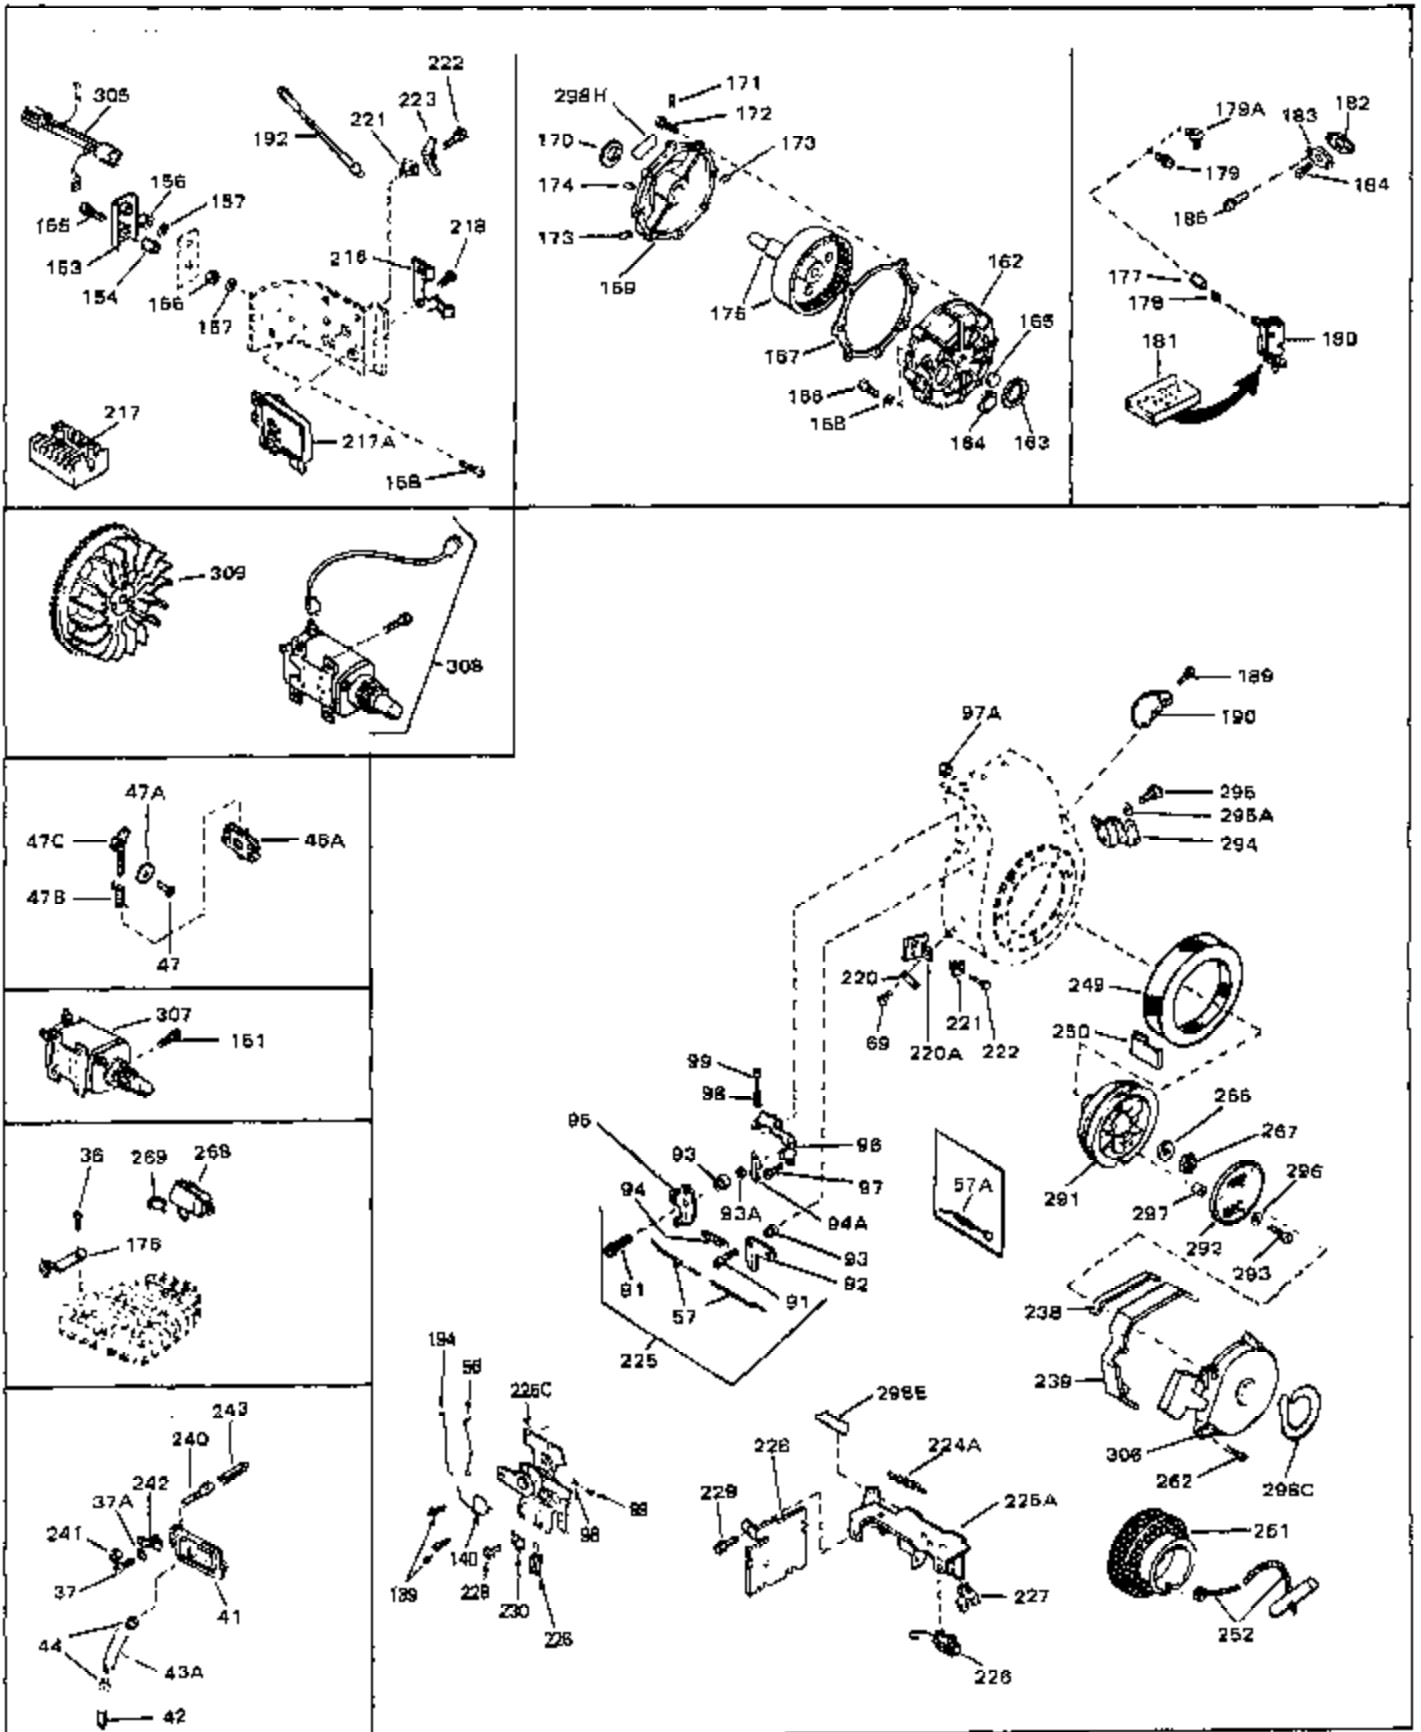

Ref #	Part Number	Qty	Description
36	650694A	0	Screw, Hex flange hd., 5/16-18 x 2
36	650695A	0	Screw, Hex flange hd., 5/16-18 x 2-1/4
36	650697A	0	Screw, Hex flange hd., 5/16-18 x 2-1/2
37	650128	0	Screw
37	650597	0	Screw, Hex washer hd., 10-24 x 5/8
37A	27261	0	Washer, Flat
41	28425	0	Cover, Valve chamber
56	31710	0	Link, Throttle
69	29747A	0	Screw
98	31342	0	Spring, Compression
98	32924	0	Spring, Compression
98	28569	0	Spring, Compression
99	29500	0	Screw, Fil. hd. mach., Sems, 8-32 x 3/4
99	650549	0	Screw
99	650688	0	Screw, Hex hd., 10-32 x 1-5/16" (Drilled
182	32683	0	Gasket, Fuel pump
183	32955	0	Cover, Fuel pump pad
184	9556	0	Plug, Oil drain (Sq. hd. pipe, 1/8-27)
185	30688	0	Screw, Hex hd. Sems, 1/4-20 x 1/2
225	730152	0	Control Assy., Speed
226	610973	0	Terminal Assy.
227	33177	0	Terminal
229	28942	0	Screw
230	27793	0	Clip, Conduit
262	29716	0	Screw
266	650815	0	Washer, Belleville
267	8115	0	Nut, Hex
305	33018	0	Harness, Adapter
306	590420	0	Starter, Rewind
308	32386	0	Starter Motor Kit (110-120 Volt)
308	32901	0	Starter Motor Kit (110-120 Volt)
308	33328	0	Starter Motor Kit (110-120 Volt)
308	33328A	0	Starter Motor Kit (110-120 Volt)
308	33518	0	Starter Motor Kit (110-120 Volt)
308	33518A	0	Starter Motor Kit (110-120 Volt)
308	33518B	0	Starter Motor Kit (110-120 Volt)
309	30811A	0	Flywheel