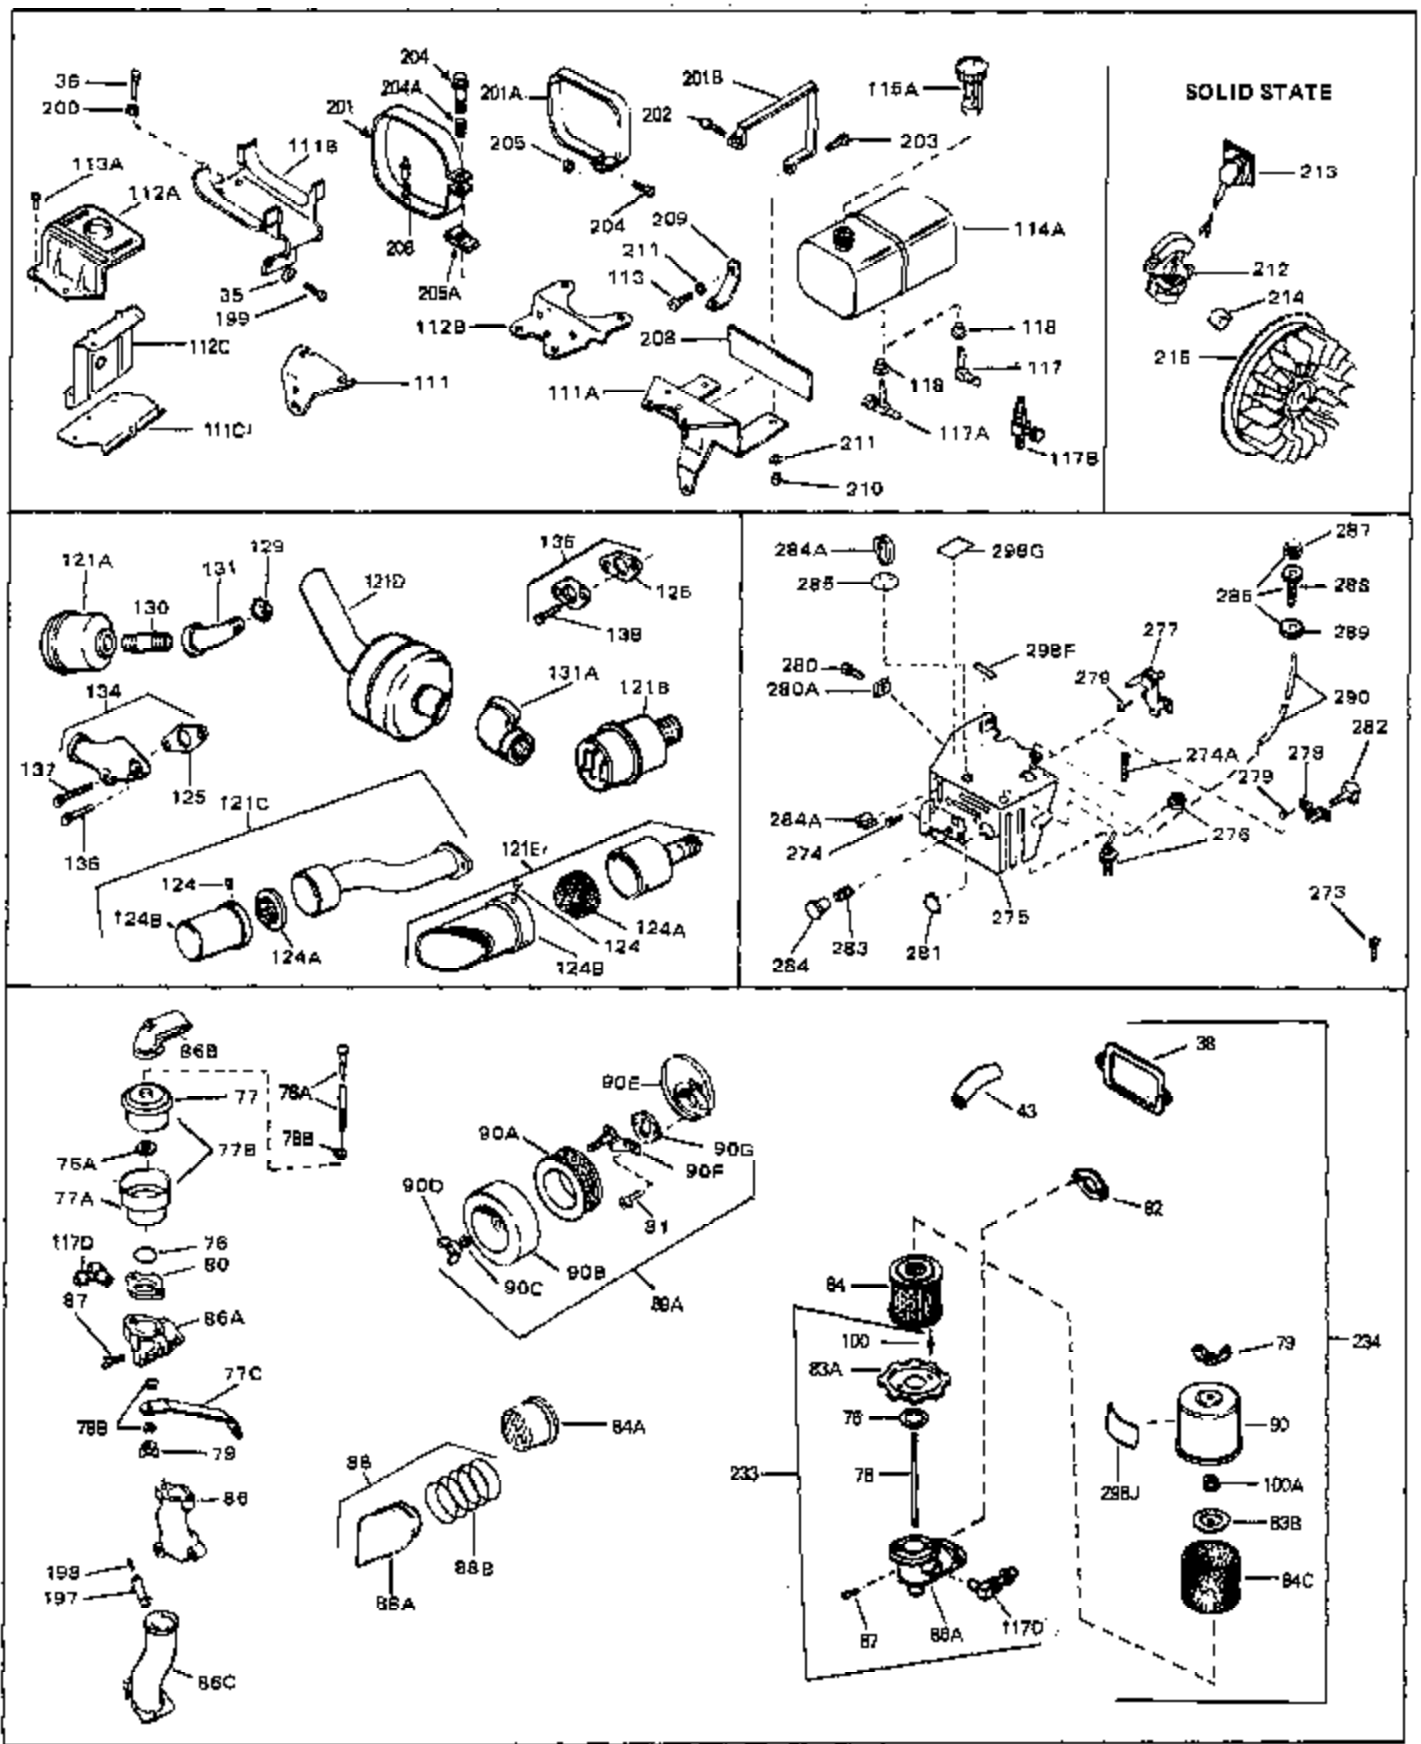

Ref #	Part Number	Qty	Description
35	26073	0	Washer, Connecting rod bolt
35	650570	0	Washer, Flat
35	650691	0	Washer, Flat
36	650694A	0	Screw, Hex flange hd., 5/16-18 x 2
36	650695A	0	Screw, Hex flange hd., 5/16-18 x 2-1/4
36	650697A	0	Screw, Hex flange hd., 5/16-18 x 2-1/2
38	27896	0	Gasket, Breather cover
43	27627	0	Tube, Breather
81	28820	0	Screw
81	30196	0	Screw
81	650521	0	Screw
82	27272	0	Gasket, Air cleaner
86A	34697	0	Elbow, Air cleaner
89A	730128	0	Cleaner Assy., Air
111	33167	0	Bracket, Lower fuel tank
112B	33166A	0	Bracket, Upper fuel tank
113A	650665	0	Screw
113	650561	0	Screw
117B	33053	0	Valve, Fuel strainer & shut-off
121E	391026	0	Muffler
124A	33171	0	Screen, Muffler
124B	33185	0	Cover & Tube, Muffler
124	650578	0	Screw
125	27930	0	Gasket, Exhaust
134	31288	0	Muffler Adapter Kit
135	730130	0	Muffler Adapter Kit
136	6021A	0	Screw, Hex flange hd., 5/16-18 x 1-1/2
137	650697A	0	Screw, Hex flange hd., 5/16-18 x 2-1/2
138	30196	0	Screw
233	34819	0	Elbow Assy., Air cleaner
234	730561	0	Air Cleaner Kit, Dual Element upright,
273	650687	0	Screw, Pan hd. self-tap, 10-32 x 5/16