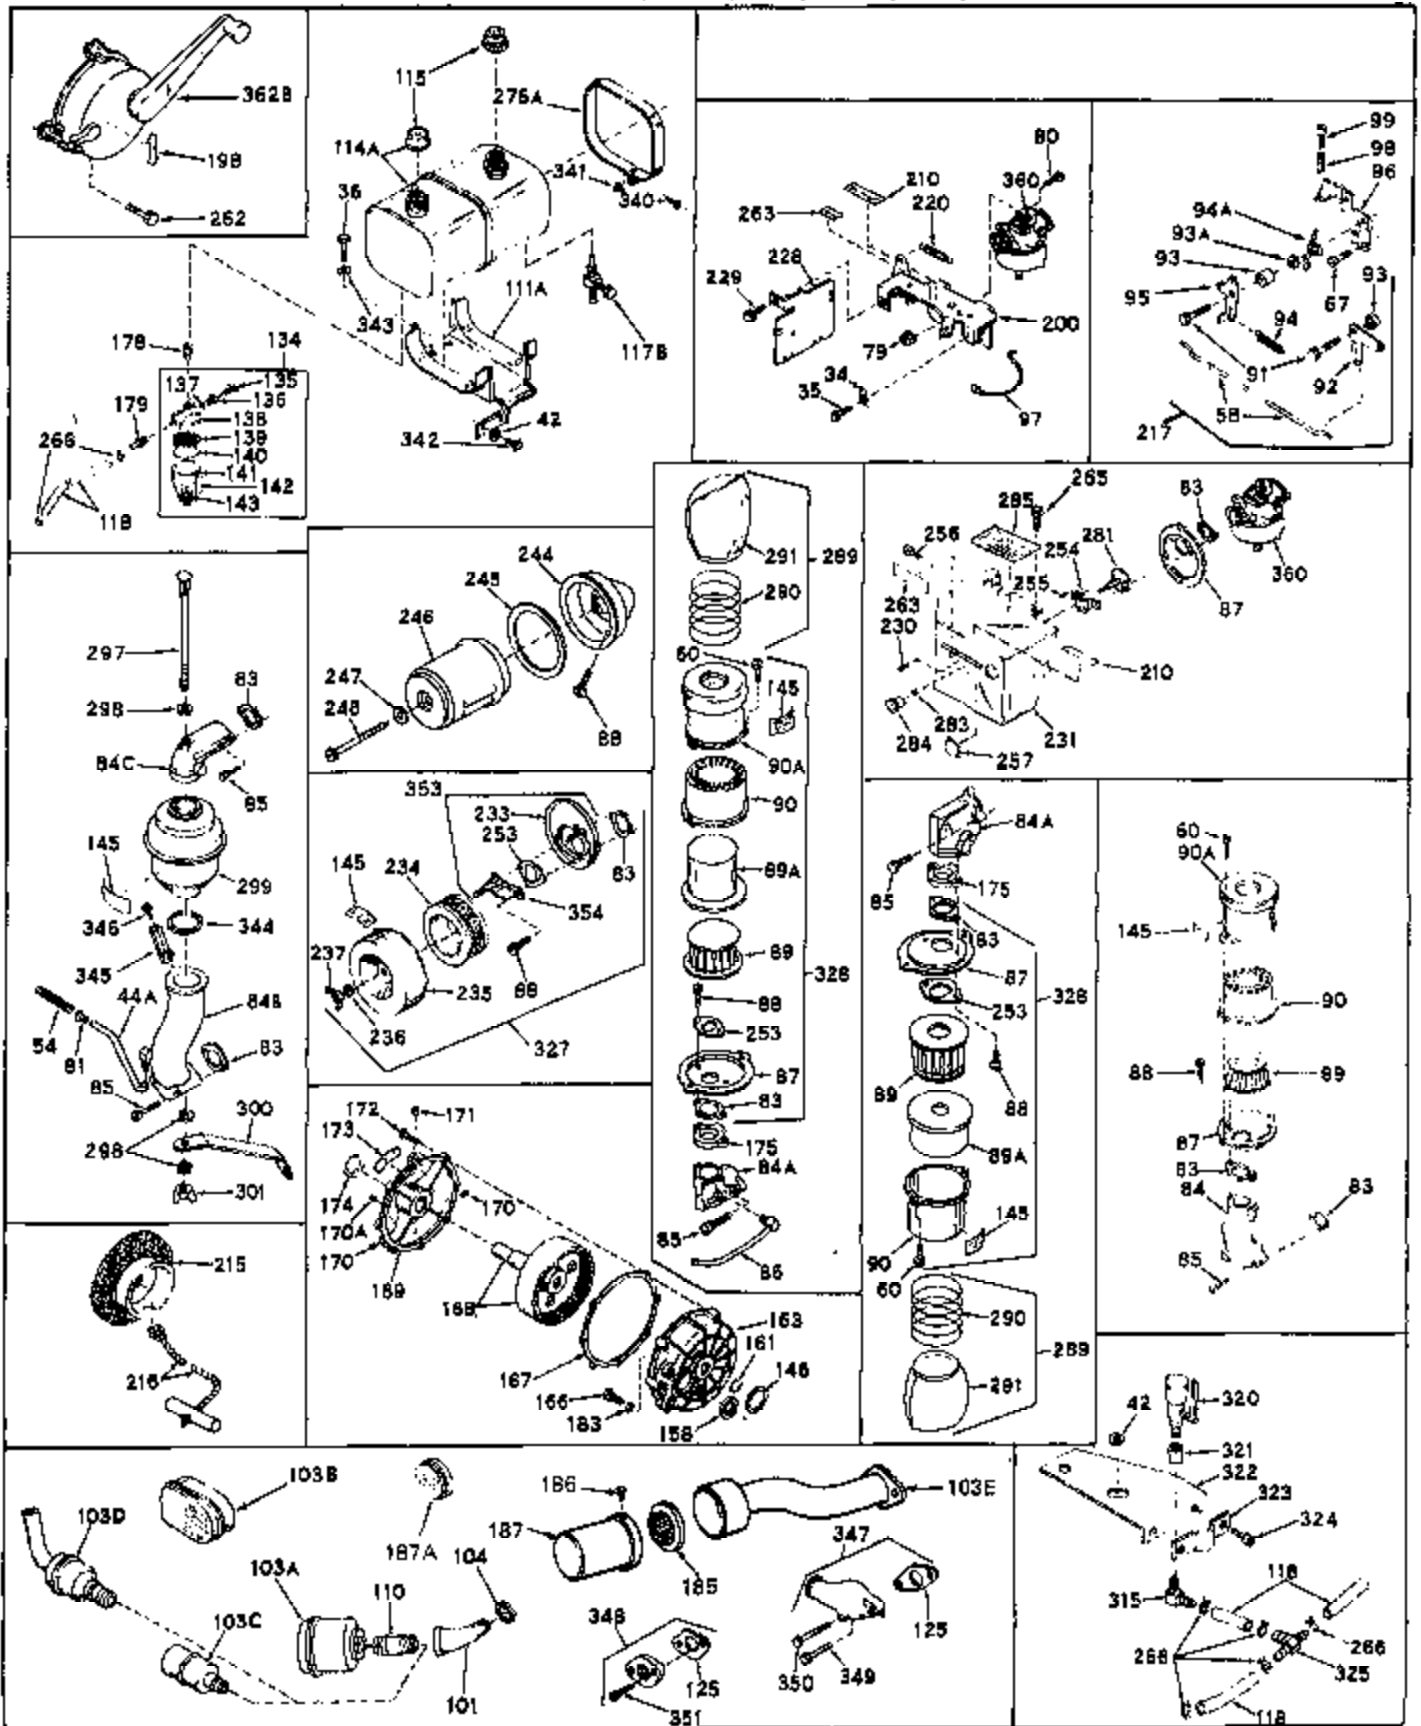

Ref #	Part Number	Qty	Description
34	27793	0	Clip, Conduit
35	28942	0	Screw
36	650694	0	Screw, Hex hd. cap, 5/16-18 x 2
36	650695	0	Screw, Hex hd. cap, 5/16-18 x 2-1/4 (Grade 8
36	650697	0	Screw, Hex hd. cap, 5/16-18 x 2-1/2
42	26073	0	Washer, Connecting rod bolt
54	28819	0	Spring, Fuel line
54	31778	0	Spring, Coil
60	650152	0	Screw
67	650399	0	Screw, Phil. fil. hd. Sems, 10-32 x 5/8
79	29752	0	Nut
80	650572	0	Screw
83	27272	0	Gasket, Air cleaner
85	29786	0	Screw
85	650163	0	Screw, Fil. hd. Sems, 10-32 x 7/8
85	650416	0	Screw, Rd. hd. Sems, 10-32 x 1
85	650605	0	Screw
87	31691	0	Bracket, Air cleaner
88	28820	0	Screw
88	650399	0	Screw, Phil. fil. hd. Sems, 10-32 x 5/8
88	650521	0	Screw
89	30727	0	Element, Air cleaner
90	31692	0	Body, Air cleaner
91	30312	0	Screw, Hex washer hd. Sems, 10-32 x 1/2
98	28569	0	Spring, Compression
98	32924	0	Spring, Compression
99	29500	0	Screw, Fil. hd. mach., Sems, 8-32 x 3/4
99	650223	0	Screw, Fil. slotted hd. Sems, 8-32 x 5/8
99	650688	0	Screw, Hex hd., 10-32 x 1-5/16" (Drilled
101	30209	0	Elbow, Exhaust (45°)
103A	29633	0	Muffler
104	28443	0	Nut, Conduit (1/8" thick)
104	32862	0	Nut, Conduit (1/4" thick)
110	30244	0	Nipple, Exhaust pipe (2-1/2")
115	31888	0	Cap, Fuel filler (Kerosene)
115	32387A	0	Cap, Fuel filler (Charcoal Plastic) (Spurt
115	33032	0	Cap, Fuel filler (Red Plastic) (Spurt
118	29774	0	Line, Fuel (Braided 8.25")
118	30705	0	Line, Fuel (Braided 16")
118	30962	0	Line, Fuel (Braided 32")
125	27930	0	Gasket, Exhaust
145	31752	0	Decal, Air cleaner
146	28451	0	Gasket, Housing
171	24590	0	Plug, Pipe
215	28301	0	Pulley, Starter
216	590343	0	Rope & Handle Assy., Starter
228	30820	0	Baffle, Heat
229	28942	0	Screw
230	650257	0	Screw, Pan hd. Sems, 8-32 x 5/16
253	30767	0	Spacer, Air cleaner
255	28820	0	Screw
256	650760	0	Screw
257	31291	0	Plug, Cover
262	29716	0	Screw
265	650701	0	Screw, Hex washer hd. shakeproof,
266	26460	0	Clamp, Fuel line
289	730512	0	Kit, Pre-cleaner
290	31667	0	Spring, Pre-cleaner bag