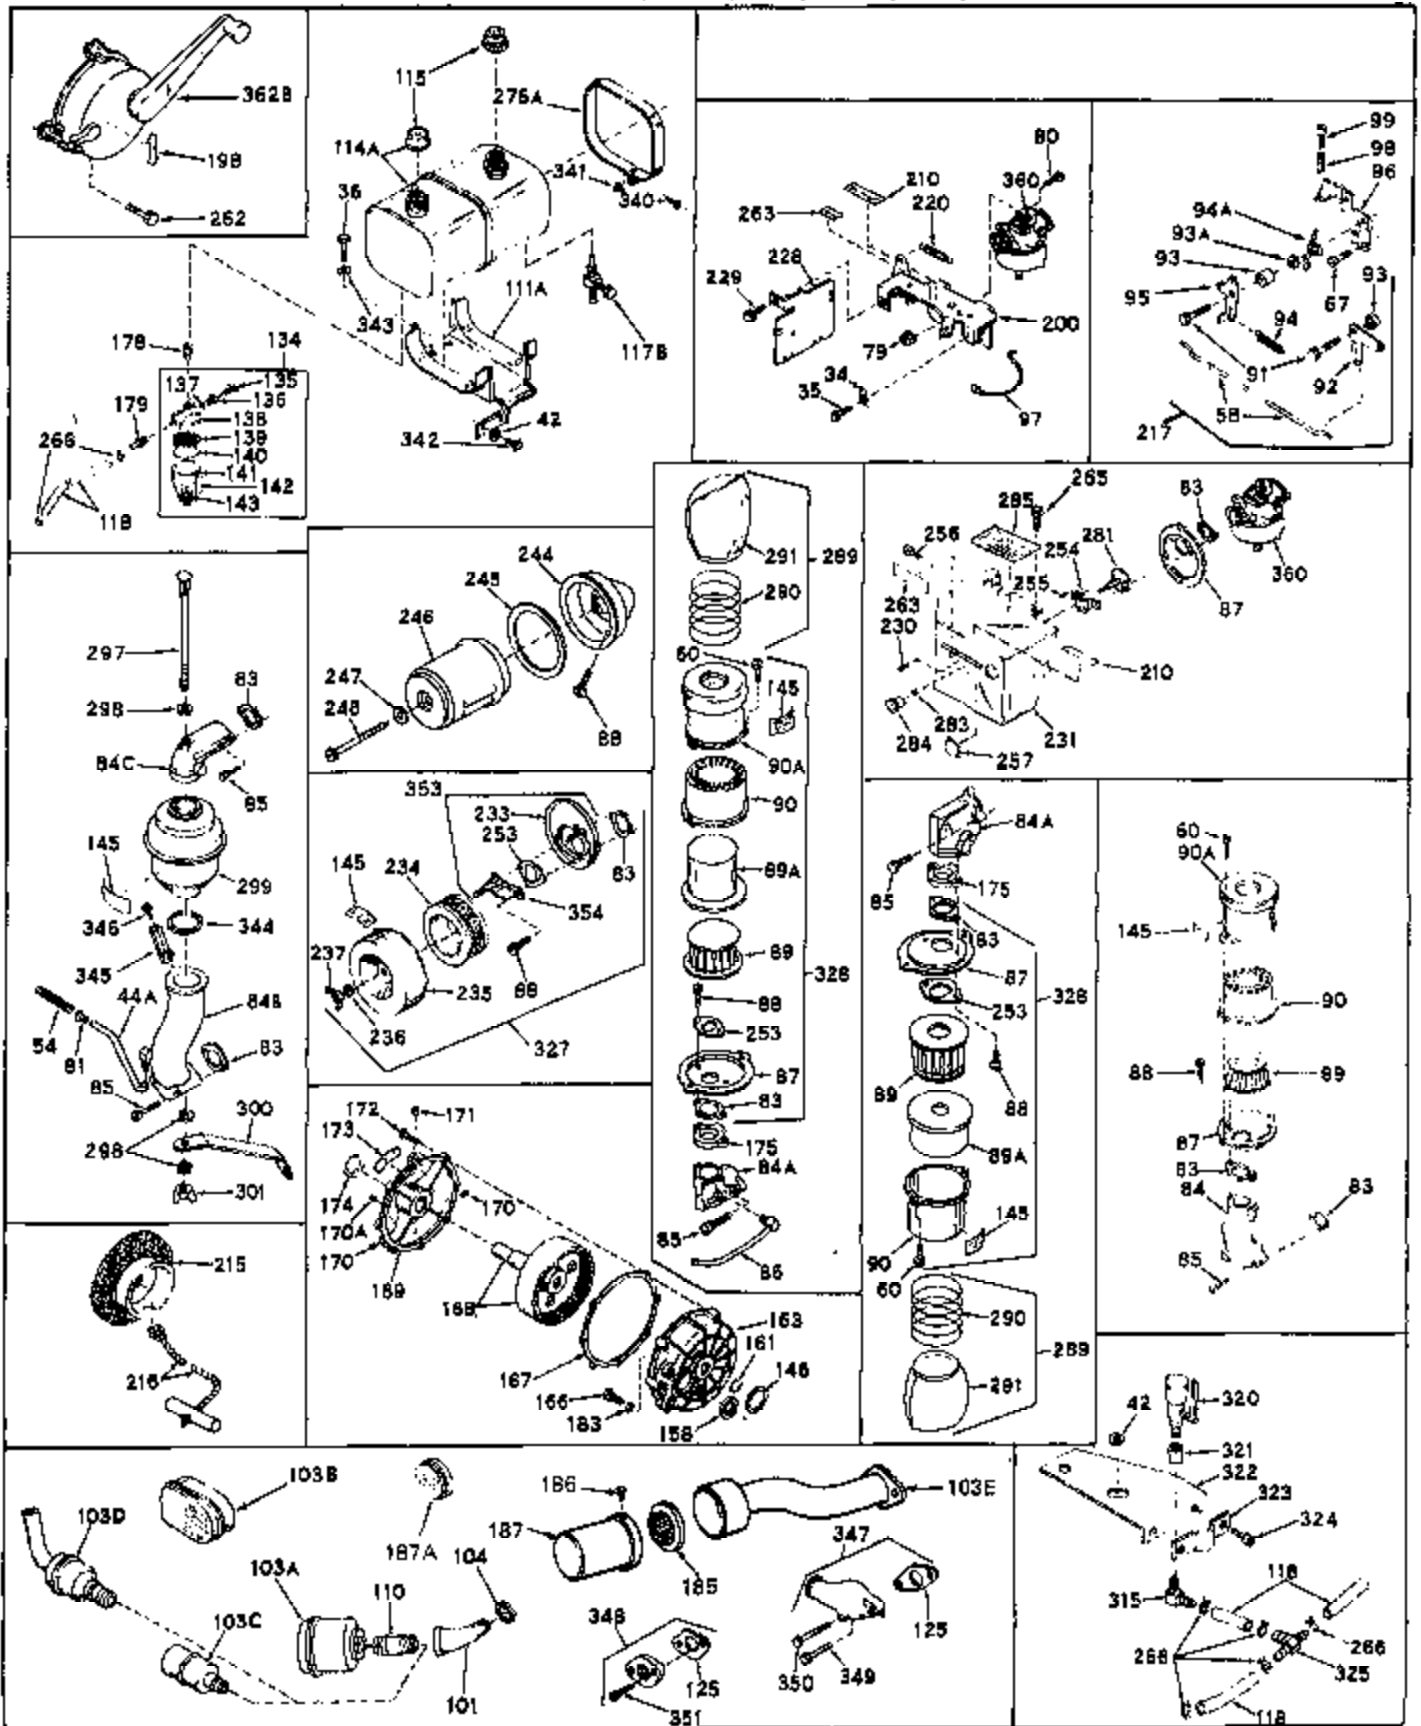

Ref #	Part Number	Qty	Description
34	27793	0	Clip, Conduit
35	28942	0	Screw
36	650694	0	Screw, Hex hd. cap, 5/16-18 x 2
36	650695	0	Screw, Hex hd. cap, 5/16-18 x 2-1/4 (Grade 8
36	650697	0	Screw, Hex hd. cap, 5/16-18 x 2-1/2
42	26073	0	Washer, Connecting rod bolt
54	28819	0	Spring, Fuel line
54	31778	0	Spring, Coil
60	650152	0	Screw
67	650399	0	Screw, Phil. fil. hd. Sems, 10-32 x 5/8
79	29752	0	Nut
80	650572	0	Screw
83	27272	0	Gasket, Air cleaner
85	29786	0	Screw
85	650163	0	Screw, Fil. hd. Sems, 10-32 x 7/8
85	650416	0	Screw, Rd. hd. Sems, 10-32 x 1
85	650605	0	Screw
87	31691	0	Bracket, Air cleaner
88	650399	0	Screw, Phil. fil. hd. Sems, 10-32 x 5/8
88	650521	0	Screw
88	28820	0	Screw
90	31692	0	Body, Air cleaner
91	30312	0	Screw, Hex washer hd. Sems, 10-32 x 1/2
98	28569	0	Spring, Compression
98	32924	0	Spring, Compression
99	29500	0	Screw, Fil. hd. mach., Sems, 8-32 x 3/4
99	650223	0	Screw, Fil. slotted hd. Sems, 8-32 x 5/8
99	650688	0	Screw, Hex hd., 10-32 x 1-5/16" (Drilled
104	28443	0	Nut, Conduit (1/8" thick)
104	32862	0	Nut, Conduit (1/4" thick)
115	32387A	0	Cap, Fuel filler (Charcoal Plastic) (Spurt
115	33032	0	Cap, Fuel filler (Red Plastic) (Spurt
118	29774	0	Line, Fuel (Braided 8.25")
118	30705	0	Line, Fuel (Braided 16")
118	30962	0	Line, Fuel (Braided 32")
125	27930	0	Gasket, Exhaust
145	31871	0	Decal, Air cleaner
146	28451	0	Gasket, Housing
171	24590	0	Plug, Pipe
215	28301	0	Pulley, Starter
216	590343	0	Rope & Handle Assy., Starter
228	30820	0	Baffle, Heat
229	28942	0	Screw
230	650257	0	Screw, Pan hd. Sems, 8-32 x 5/16
234	30804	0	Element, Air cleaner
253	30767	0	Spacer, Air cleaner
255	28820	0	Screw
256	650760	0	Screw
257	31291	0	Plug, Cover
262	29716	0	Screw
265	650701	0	Screw, Hex washer hd. shakeproof,
266	26460	0	Clamp, Fuel line
289	730512	0	Kit, Pre-cleaner
290	31667	0	Spring, Pre-cleaner bag
291	31668	0	Bag, Pre-cleaner
327	730128	0	Cleaner Assy., Air
328	730127	0	Cleaner Assy., Air (Poly)
342	29212	0	Screw