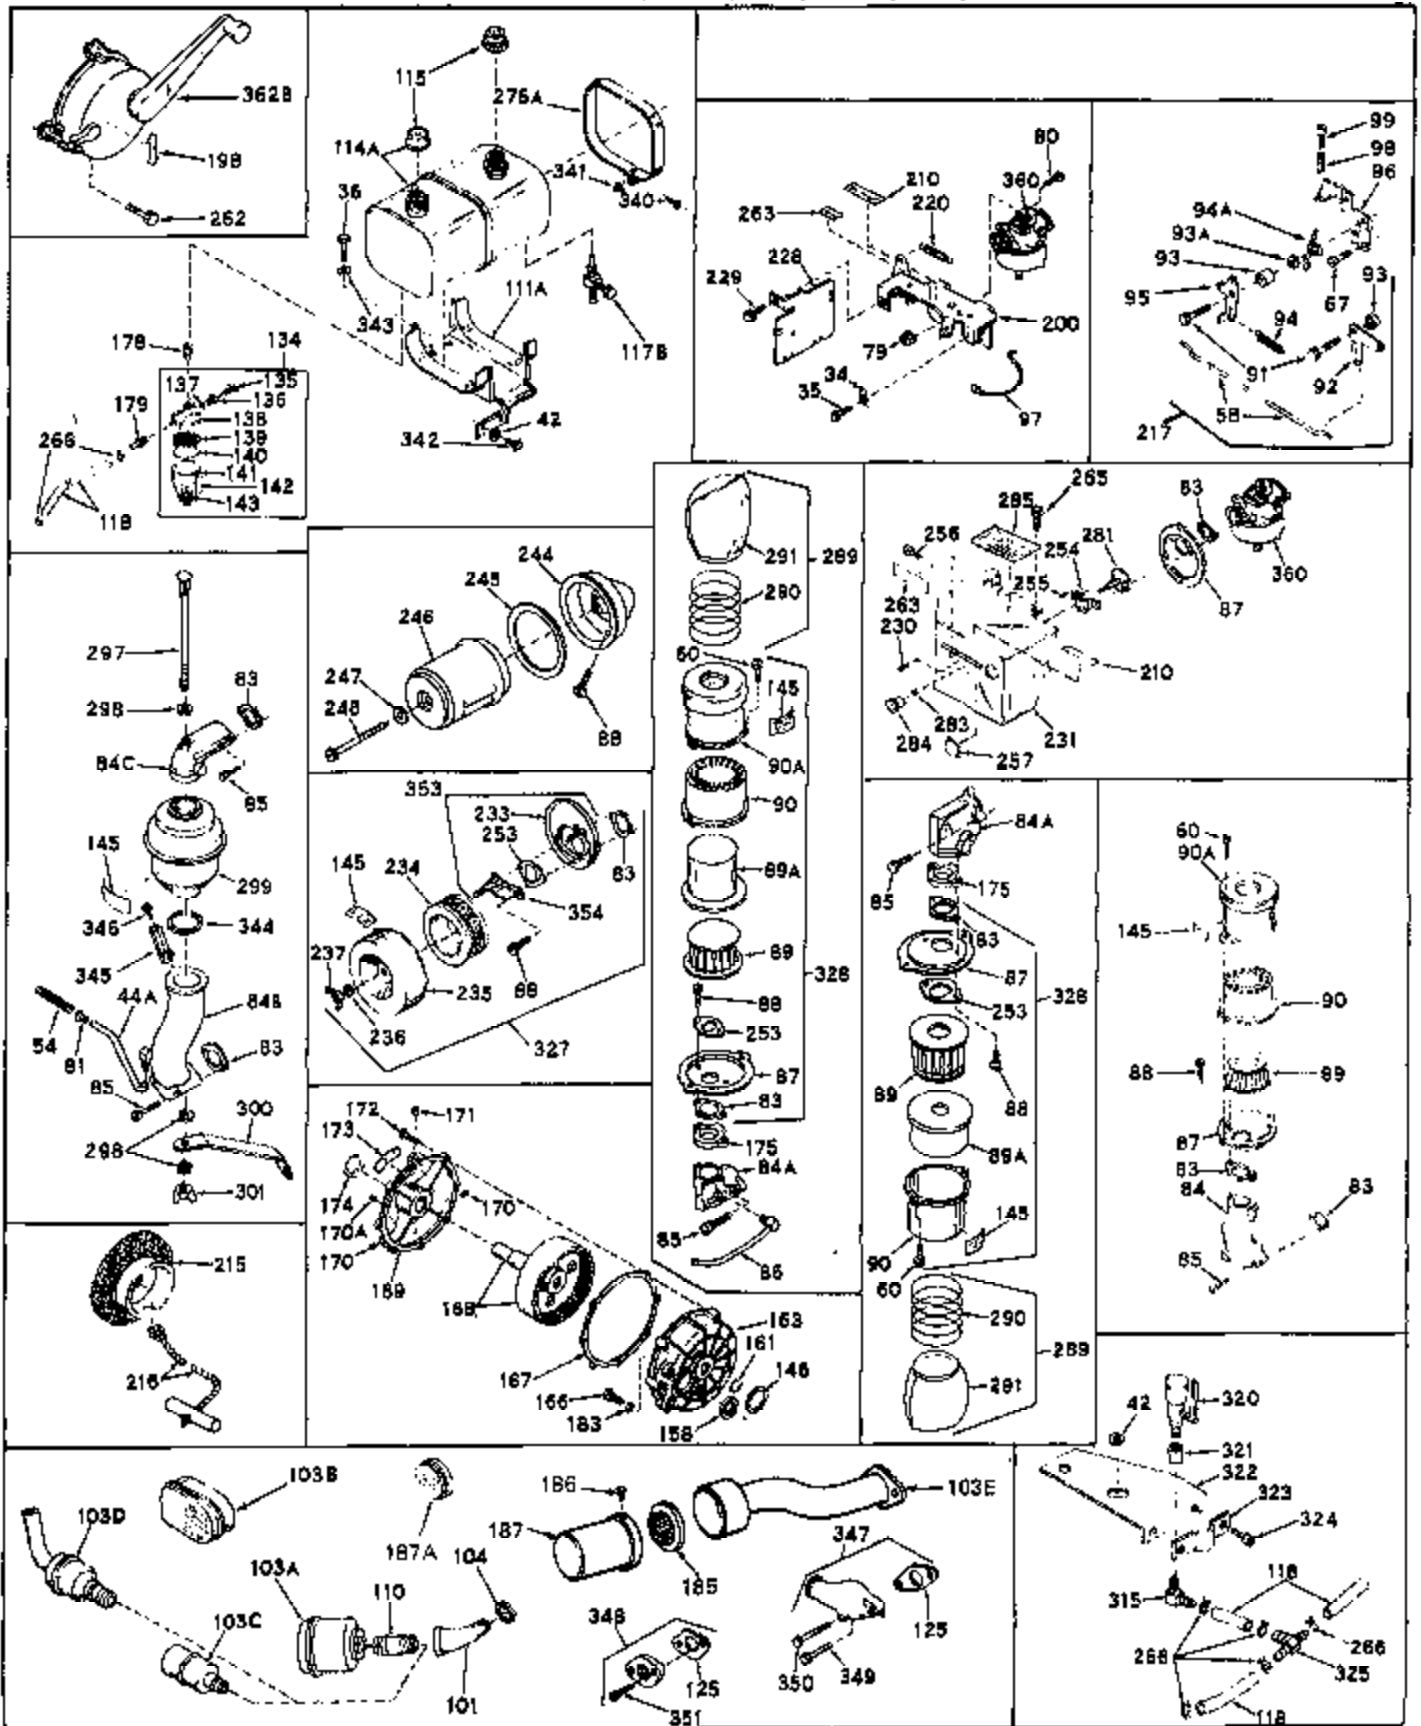

Ref #	Part Number	Qty	Description
34	27793	0	Clip, Conduit
35	28942	0	Screw
36	650694	0	Screw, Hex hd. cap, 5/16-18 x 2
36	650695	0	Screw, Hex hd. cap, 5/16-18 x 2-1/4 (Grade 8
36	650697	0	Screw, Hex hd. cap, 5/16-18 x 2-1/2
42	26073	0	Washer, Connecting rod bolt
54	28819	0	Spring, Fuel line
54	31778	0	Spring, Coil
60	650152	0	Screw
67	650399	0	Screw, Phil. fil. hd. Sems, 10-32 x 5/8
79	29752	0	Nut
80	650572	0	Screw
83	27272	0	Gasket, Air cleaner
84C	32560	0	Elbow, Air cleaner
85	29786	0	Screw
85	650163	0	Screw, Fil. hd. Sems, 10-32 x 7/8
85	650416	0	Screw, Rd. hd. Sems, 10-32 x 1
85	650605	0	Screw
88	28820	0	Screw
88	650399	0	Screw, Phil. fil. hd. Sems, 10-32 x 5/8
88	650521	0	Screw
91	30312	0	Screw, Hex washer hd. Sems, 10-32 x 1/2
98	32924	0	Spring, Compression
98	28569	0	Spring, Compression
99	29500	0	Screw, Fil. hd. mach., Sems, 8-32 x 3/4
99	650223	0	Screw, Fil. slotted hd. Sems, 8-32 x 5/8
99	650688	0	Screw, Hex hd., 10-32 x 1-5/16" (Drilled
101	30209	0	Elbow, Exhaust (45°)
103A	29633	0	Muffler
104	28443	0	Nut, Conduit (1/8" thick)
104	32862	0	Nut, Conduit (1/4" thick)
110	30244	0	Nipple, Exhaust pipe (2-1/2")
115	32387A	0	Cap, Fuel filler (Charcoal Plastic) (Spurt
115	33032	0	Cap, Fuel filler (Red Plastic) (Spurt
118	29774	0	Line, Fuel (Braided 8.25")
118	30705	0	Line, Fuel (Braided 16")
118	30962	0	Line, Fuel (Braided 32")
125	27930	0	Gasket, Exhaust
146	28451	0	Gasket, Housing
171	24590	0	Plug, Pipe
215	28301	0	Pulley, Starter
216	590343	0	Rope & Handle Assy., Starter
228	30820	0	Baffle, Heat
229	28942	0	Screw
230	650257	0	Screw, Pan hd. Sems, 8-32 x 5/16
253	30767	0	Spacer, Air cleaner
255	28820	0	Screw
256	650760	0	Screw
257	31291	0	Plug, Cover
262	29716	0	Screw
265	650701	0	Screw, Hex washer hd. shakeproof,
266	26460	0	Clamp, Fuel line
289	730512	0	Kit, Pre-cleaner
290	31667	0	Spring, Pre-cleaner bag
291	31668	0	Bag, Pre-cleaner
297	32562	0	Bolt, Air cleaner
298	27183	0	Washer, Fiber
299	32561	0	Air cleaner, Oil bath