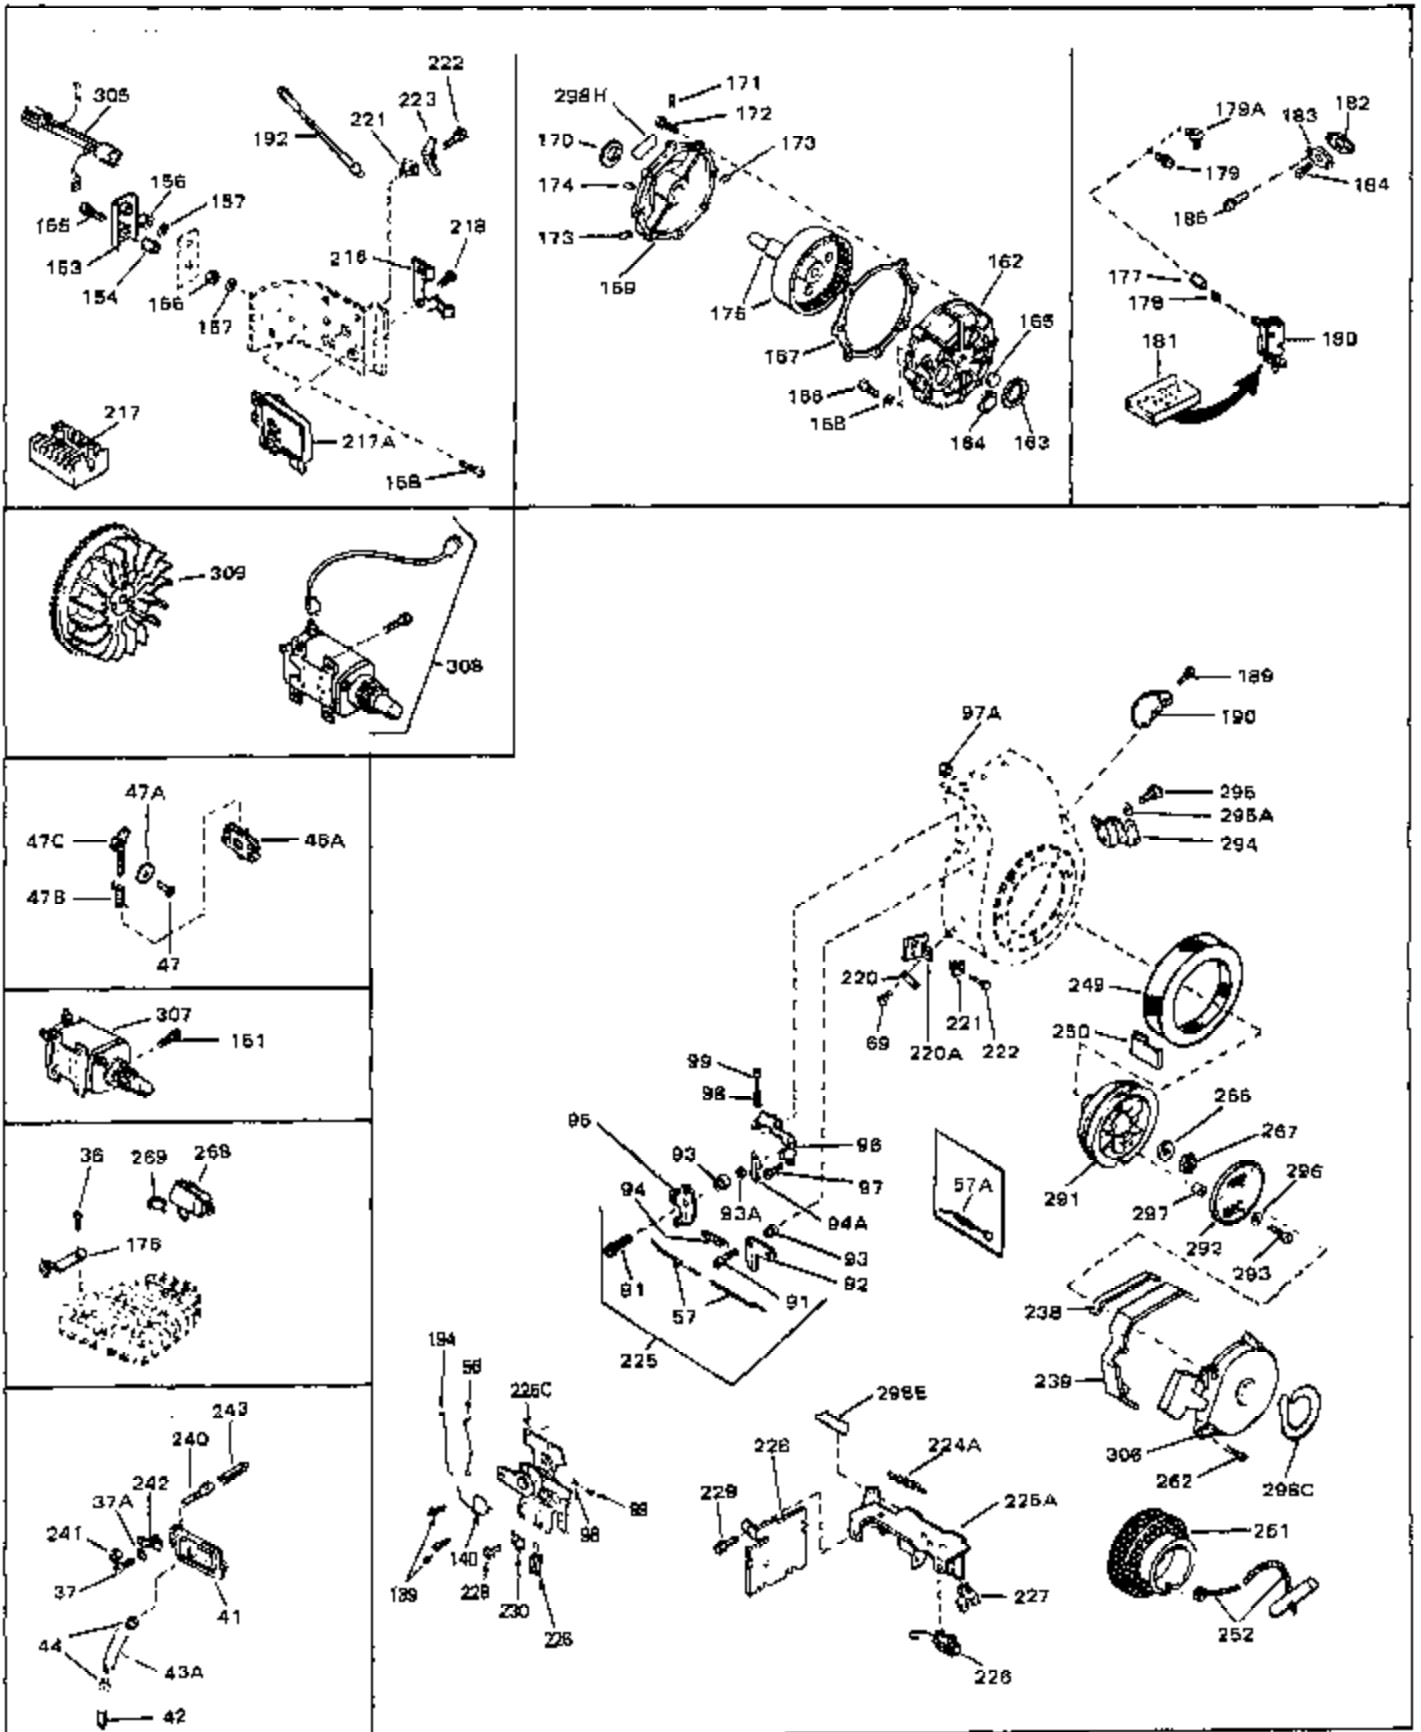

Ref #	Part Number	Qty	Description
36	650694A	0	Screw, Hex flange hd., 5/16-18 x 2
36	650695A	0	Screw, Hex flange hd., 5/16-18 x 2-1/4
36	650697A	0	Screw, Hex flange hd., 5/16-18 x 2-1/2
37	650128	0	Screw
37	650597	0	Screw, Hex washer hd., 10-24 x 5/8
37A	27261	0	Washer, Flat
41	28425	0	Cover, Valve chamber
56	31710	0	Link, Throttle
69	29747A	0	Screw
98	28569	0	Spring, Compression
98	31342	0	Spring, Compression
98	32924	0	Spring, Compression
99	29500	0	Screw, Fil. hd. mach., Sems, 8-32 x 3/4
99	650549	0	Screw
99	650688	0	Screw, Hex hd., 10-32 x 1-5/16" (Drilled
162	30516	0	Housing, Reducer
163	28451	0	Gasket, Housing
164	30256	0	Seal, Oil
165	28508	0	Plug, Expansion
166	28454	0	Screw
167	30517A	0	Gasket, Reduction cover
168	8274	0	Lockwasher
169	30798	0	Cover, Reducer
170	27897	0	Seal, Oil
171	24590	0	Plug, Pipe
172	30564	0	Screw
173	9556	0	Plug, Oil drain (Sq. hd. pipe, 1/8-27)
174	9556	0	Plug, Oil drain (Sq. hd. pipe, 1/8-27)
175	30797	0	Shaft & Gear Assy.
182	32683	0	Gasket, Fuel pump
183	32955	0	Cover, Fuel pump pad
184	9556	0	Plug, Oil drain (Sq. hd. pipe, 1/8-27)
185	30688	0	Screw, Hex hd. Sems, 1/4-20 x 1/2
225	730152	0	Control Assy., Speed
226	610973	0	Terminal Assy.
227	33177	0	Terminal
229	28942	0	Screw
230	27793	0	Clip, Conduit
262	29716	0	Screw
266	650815	0	Washer, Belleville
267	8115	0	Nut, Hex
298H	28973	0	Decal, Oil fill
305	33018	0	Harness, Adapter
306	590420	0	Starter, Rewind
308	32386	0	Starter Motor Kit (110-120 Volt)
308	32901	0	Starter Motor Kit (110-120 Volt)
308	33328	0	Starter Motor Kit (110-120 Volt)
308	33328A	0	Starter Motor Kit (110-120 Volt)
308	33518	0	Starter Motor Kit (110-120 Volt)
308	33518A	0	Starter Motor Kit (110-120 Volt)
308	33518B	0	Starter Motor Kit (110-120 Volt)
309	30811A	0	Flywheel