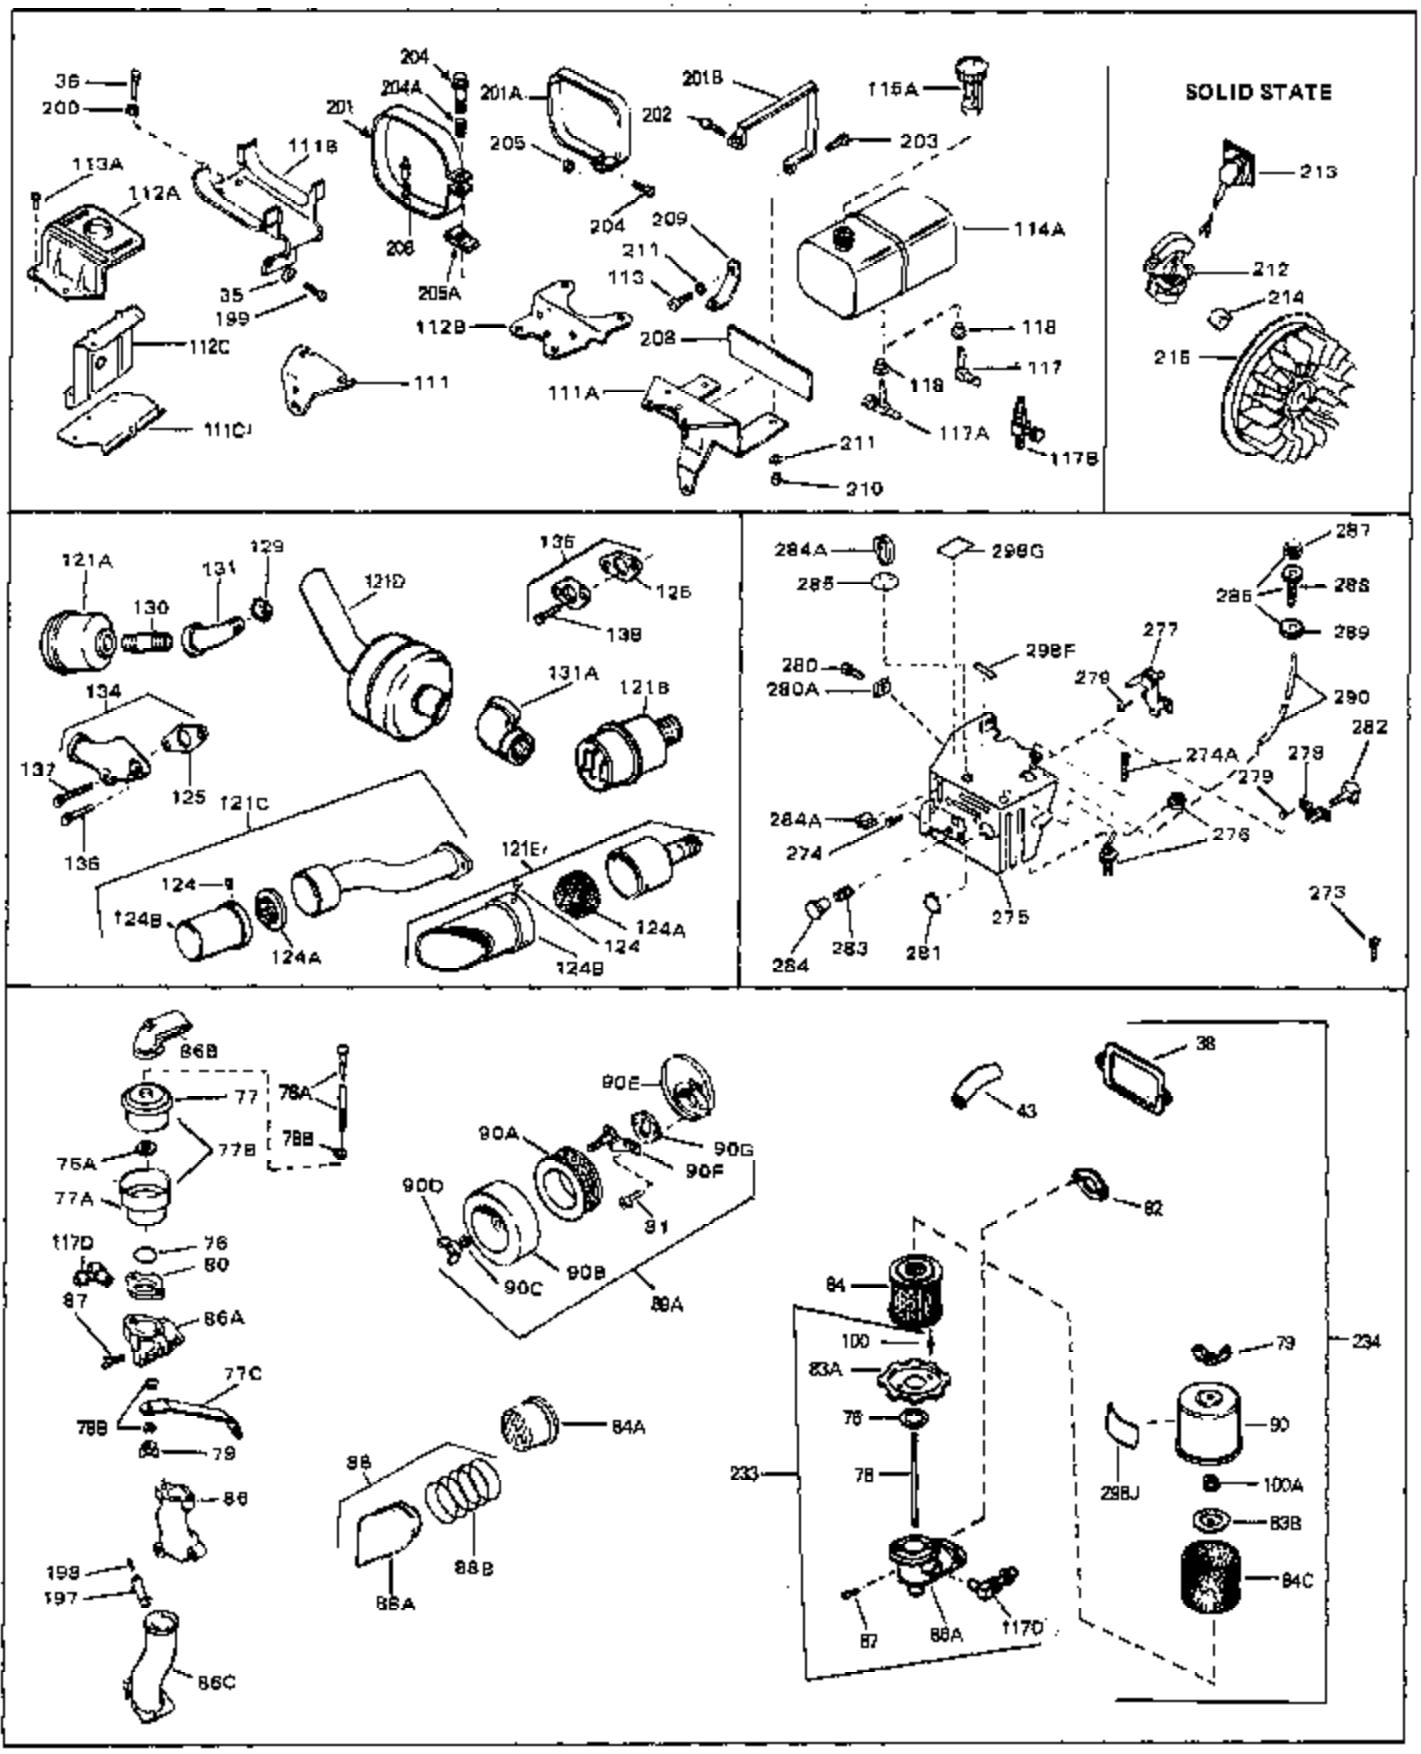

Ref #	Part Number	Qty	Description
35	26073	0	Washer, Connecting rod bolt
35	650570	0	Washer, Flat
35	650691	0	Washer, Flat
36	650694A	0	Screw, Hex flange hd., 5/16-18 x 2
36	650695A	0	Screw, Hex flange hd., 5/16-18 x 2-1/4
36	650697A	0	Screw, Hex flange hd., 5/16-18 x 2-1/2
38	27896	0	Gasket, Breather cover
43	27627	0	Tube, Breather
76	31479	0	Washer, Fiber
76A	31480	0	"O" Ring
77	31669	0	Cover, Oil bath cleaner
77A	31670	0	Bowl, Oil bath cleaner
77B	32561	0	Air cleaner, Oil bath
78A	32562	0	Bolt, Air cleaner
78B	27183	0	Washer, Fiber
79	9577	0	Nut, Wing, 10-24
81	28820	0	Screw
81	30196	0	Screw
81	650521	0	Screw
82	27272	0	Gasket, Air cleaner
86B	32560	0	Elbow, Air cleaner
86A	34697	0	Elbow, Air cleaner
87	29786	0	Screw
89A	730128	0	Cleaner Assy., Air
111A	33353	0	Bracket, Lower fuel tank
112A	33352A	0	Bracket, Upper fuel tank
113A	650273	0	Screw
113	650561	0	Screw
117	33395	0	Fitting, Fuel line
117B	33053	0	Valve, Fuel strainer & shut-off
118	33679	0	Bushing, Fuel fitting
121E	391026	0	Muffler
124A	33171	0	Screen, Muffler
124B	33185	0	Cover & Tube, Muffler
124	650578	0	Screw
125	27930	0	Gasket, Exhaust
134	31288	0	Muffler Adapter Kit
135	730130	0	Muffler Adapter Kit
136	6021A	0	Screw, Hex flange hd., 5/16-18 x 1-1/2
137	650697A	0	Screw, Hex flange hd., 5/16-18 x 2-1/2
138	30196	0	Screw
233	34819	0	Elbow Assy., Air cleaner
234	730561	0	Air Cleaner Kit, Dual Element upright,
273	650687	0	Screw, Pan hd. self-tap, 10-32 x 5/16