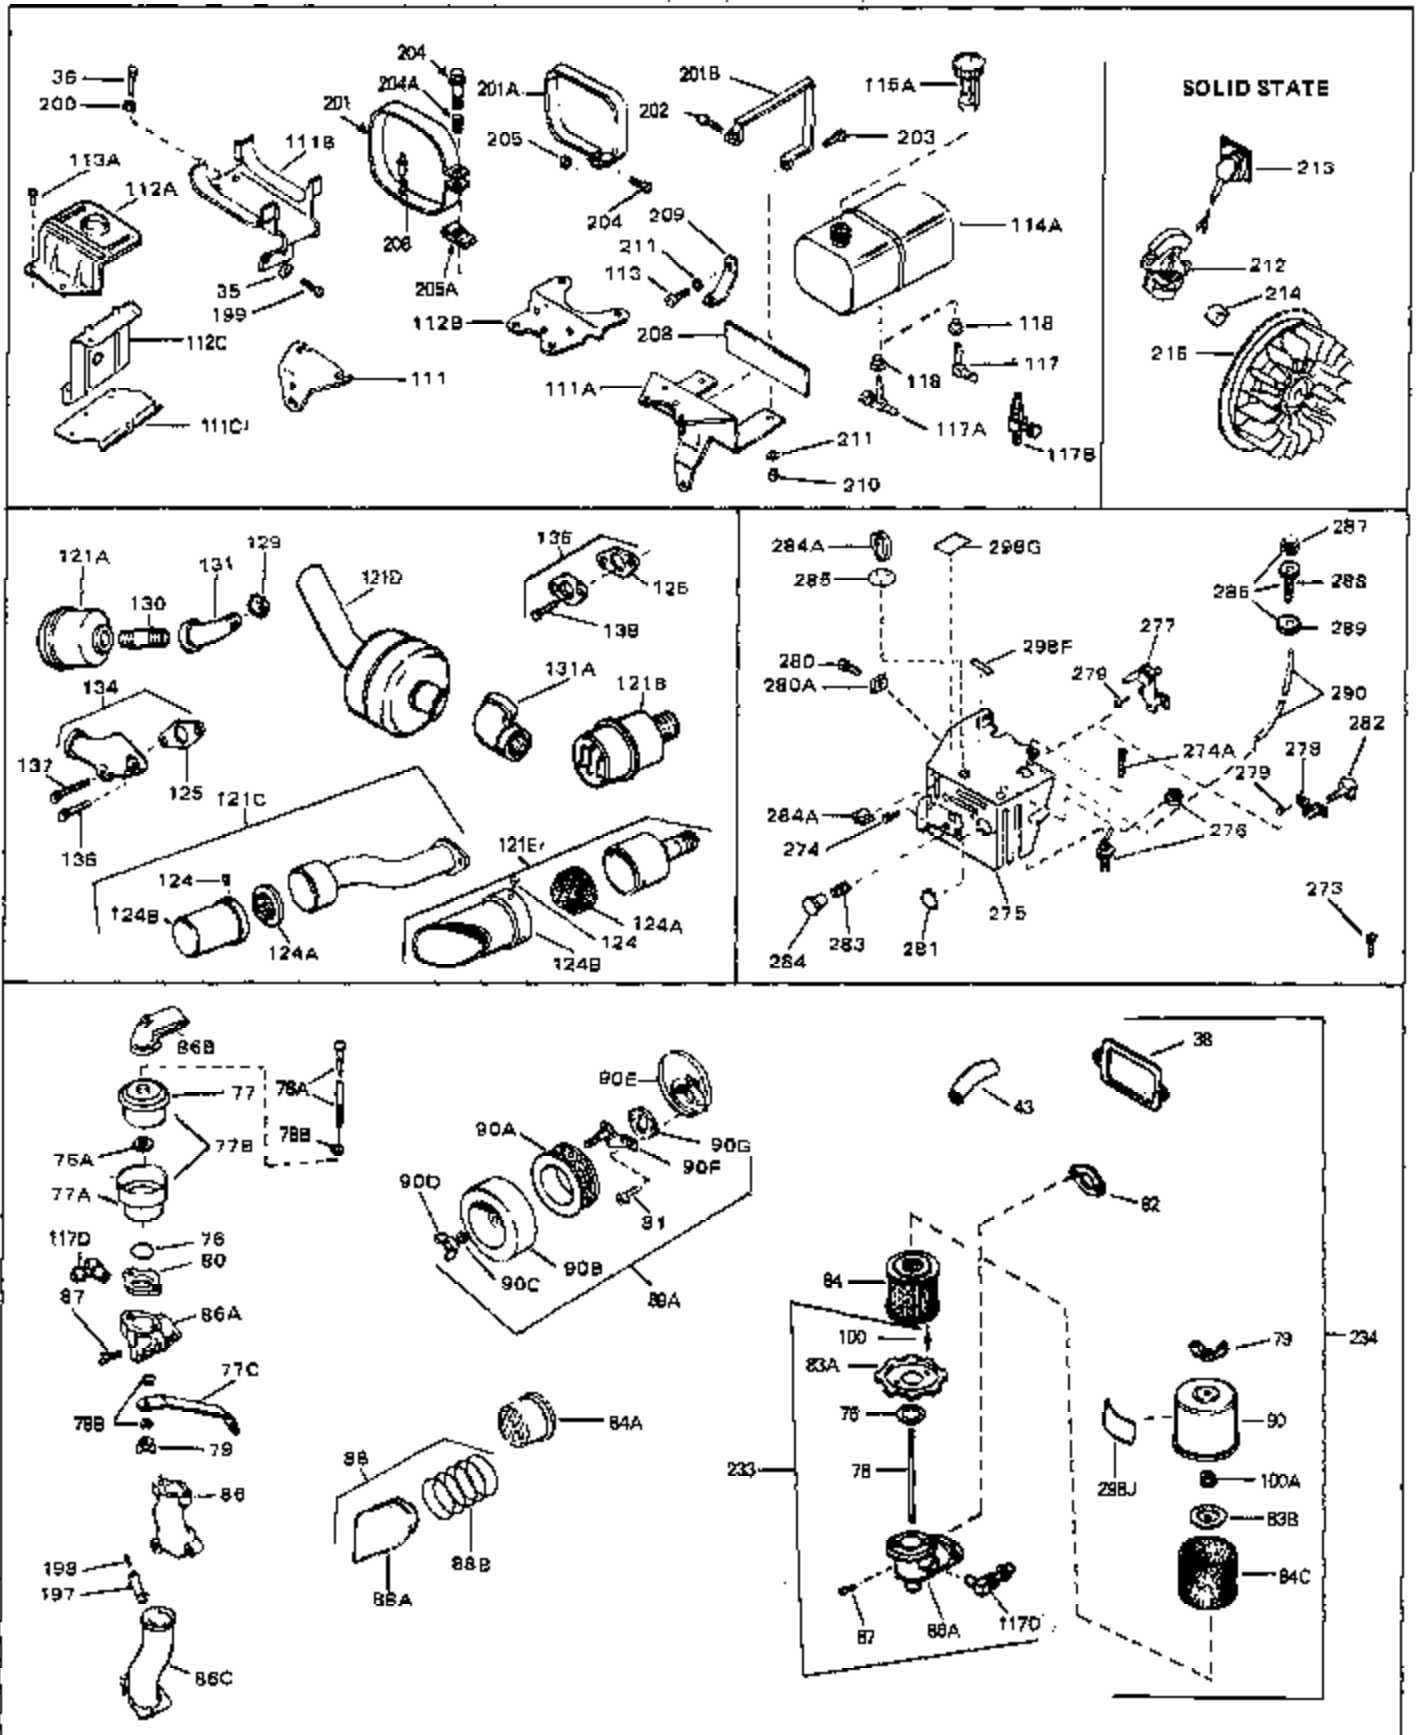

Ref #	Part Number	Qty	Description
35	26073	0	Washer, Connecting rod bolt
35	650570	0	Washer, Flat
35	650691	0	Washer, Flat
36	650694A	0	Screw, Hex flange hd., 5/16-18 x 2
36	650695A	0	Screw, Hex flange hd., 5/16-18 x 2-1/4
36	650697A	0	Screw, Hex flange hd., 5/16-18 x 2-1/2
38	27896	0	Gasket, Breather cover
43	27627	0	Tube, Breather
81	28820	0	Screw
81	30196	0	Screw
81	650521	0	Screw
82	27272	0	Gasket, Air cleaner
84A	31700	0	Element, Air cleaner
86A	34697	0	Elbow, Air cleaner
89A	730128	0	Cleaner Assy., Air
111A	33353	0	Bracket, Lower fuel tank
112A	33352A	0	Bracket, Upper fuel tank
113	650561	0	Screw
113A	650273	0	Screw
117B	33053	0	Valve, Fuel strainer & shut-off
118	33679	0	Bushing, Fuel fitting
121E	391026	0	Muffler
121A	29633	0	Muffler
124A	33171	0	Screen, Muffler
124B	33185	0	Cover & Tube, Muffler
124	650578	0	Screw
125	27930	0	Gasket, Exhaust
129	32862	0	Nut, Conduit (1/4" thick)
130	30244	0	Nipple, Exhaust pipe (2-1/2")
131	30209	0	Elbow, Exhaust (45°)
134	31288	0	Muffler Adapter Kit
135	730130	0	Muffler Adapter Kit
136	6021A	0	Screw, Hex flange hd., 5/16-18 x 1-1/2
137	650697A	0	Screw, Hex flange hd., 5/16-18 x 2-1/2
138	30196	0	Screw
233	34819	0	Elbow Assy., Air cleaner
234	730561	0	Air Cleaner Kit, Dual Element upright,
273	650687	0	Screw, Pan hd. self-tap, 10-32 x 5/16