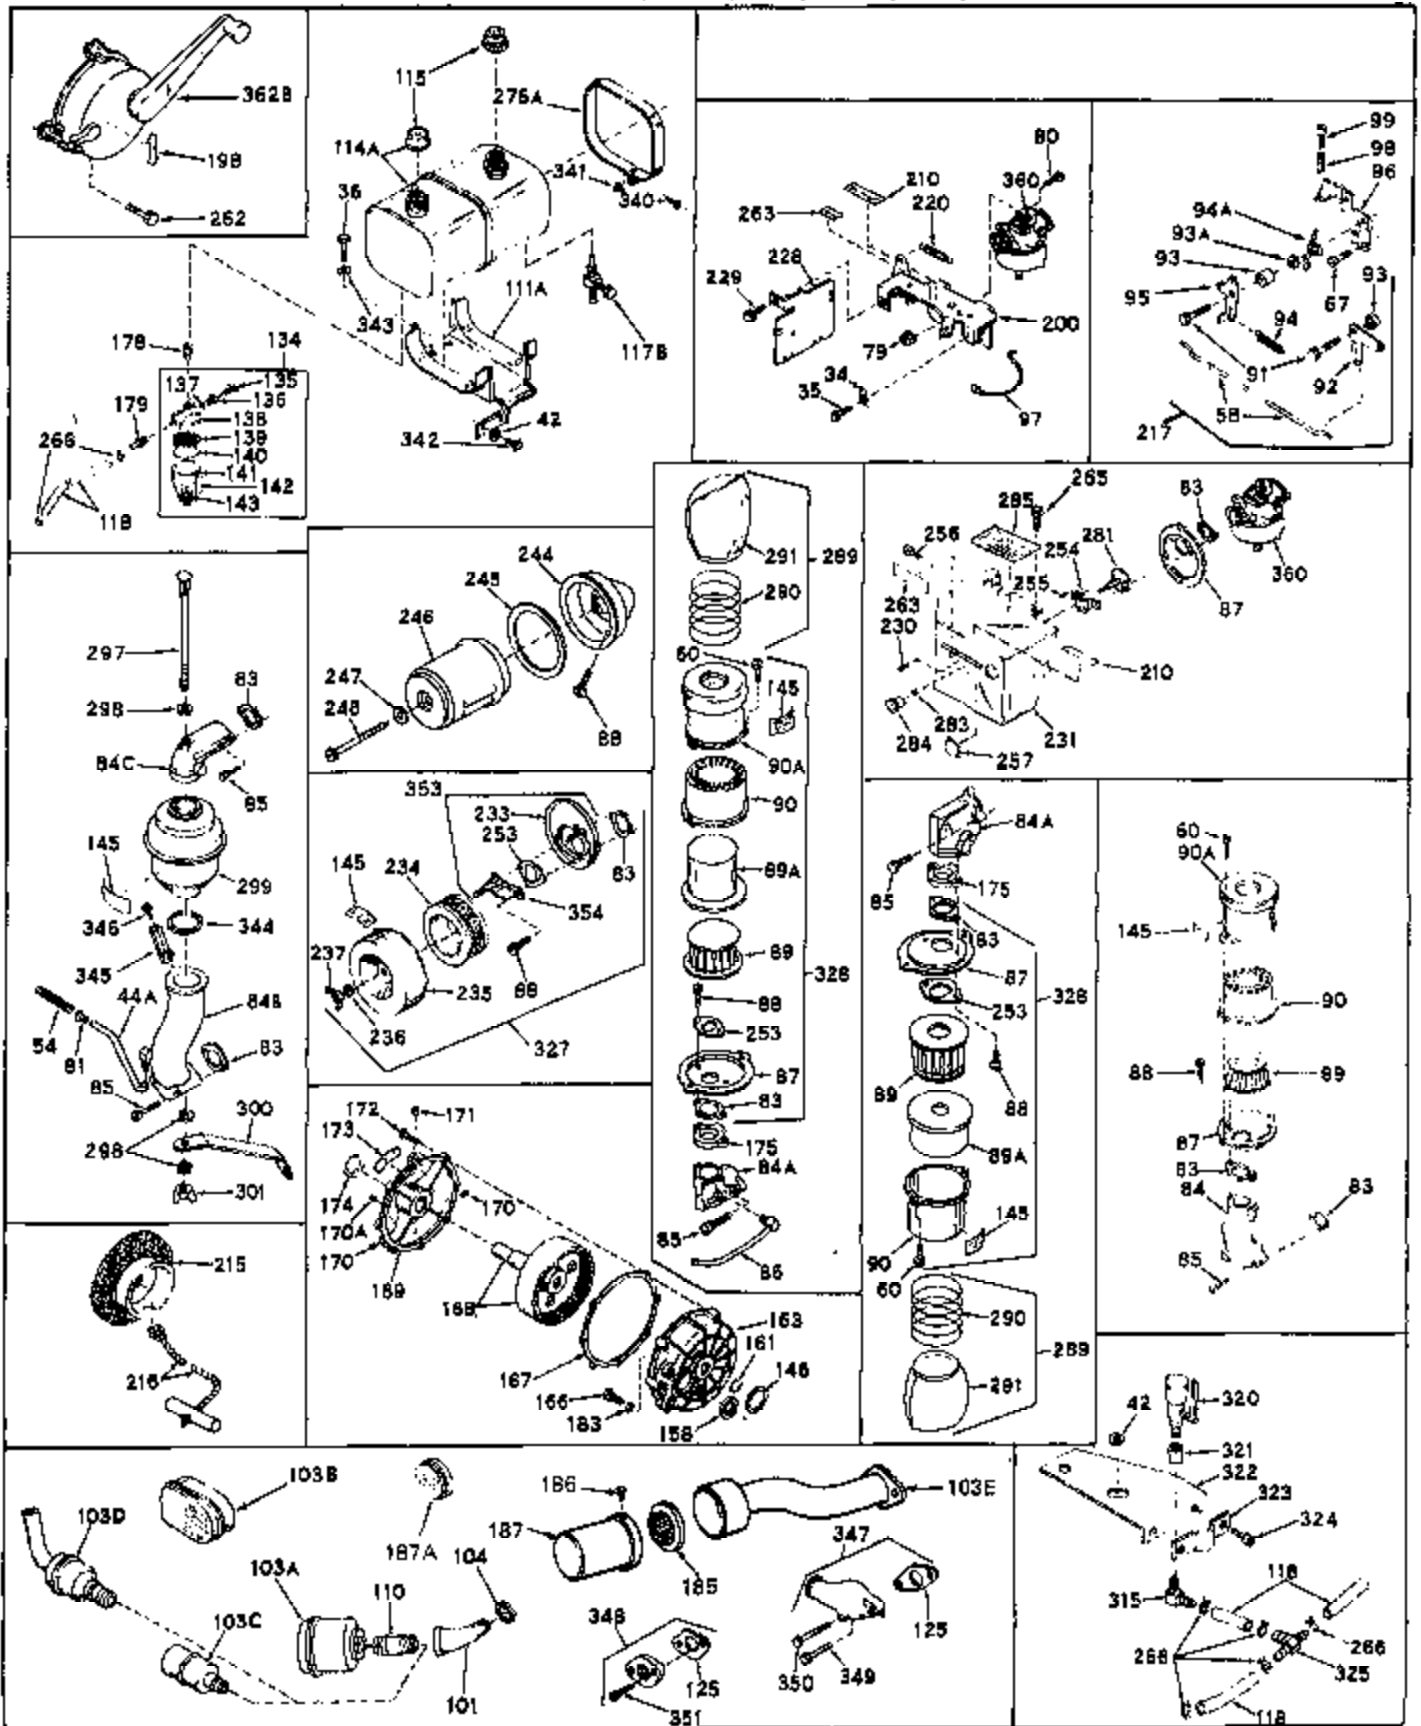

Ref #	Part Number	Qty	Description
34	27793	0	Clip, Conduit
35	28942	0	Screw
36	650694	0	Screw, Hex hd. cap, 5/16-18 x 2
36	650695	0	Screw, Hex hd. cap, 5/16-18 x 2-1/4 (Grade 8
36	650697	0	Screw, Hex hd. cap, 5/16-18 x 2-1/2
42	26073	0	Washer, Connecting rod bolt
54	28819	0	Spring, Fuel line
54	31778	0	Spring, Coil
60	650152	0	Screw
67	650399	0	Screw, Phil. fil. hd. Sems, 10-32 x 5/8
79	29752	0	Nut
80	650572	0	Screw
83	27272	0	Gasket, Air cleaner
85	29786	0	Screw
85	650163	0	Screw, Fil. hd. Sems, 10-32 x 7/8
85	650416	0	Screw, Rd. hd. Sems, 10-32 x 1
85	650605	0	Screw
87	31691	0	Bracket, Air cleaner
88	28820	0	Screw
88	650399	0	Screw, Phil. fil. hd. Sems, 10-32 x 5/8
88	650521	0	Screw
89A	31700	0	Element, Air cleaner
90	31692	0	Body, Air cleaner
91	30312	0	Screw, Hex washer hd. Sems, 10-32 x 1/2
98	28569	0	Spring, Compression
98	32924	0	Spring, Compression
99	29500	0	Screw, Fil. hd. mach., Sems, 8-32 x 3/4
99	650223	0	Screw, Fil. slotted hd. Sems, 8-32 x 5/8
99	650688	0	Screw, Hex hd., 10-32 x 1-5/16" (Drilled
104	28443	0	Nut, Conduit (1/8" thick)
104	32862	0	Nut, Conduit (1/4" thick)
115	32387A	0	Cap, Fuel filler (Charcoal Plastic) (Spurt
115	33032	0	Cap, Fuel filler (Red Plastic) (Spurt
118	29774	0	Line, Fuel (Braided 8.25")
118	30705	0	Line, Fuel (Braided 16")
118	30962	0	Line, Fuel (Braided 32")
125	27930	0	Gasket, Exhaust
145	31871	0	Decal, Air cleaner
146	28451	0	Gasket, Housing
171	24590	0	Plug, Pipe
215	28301	0	Pulley, Starter
216	590343	0	Rope & Handle Assy., Starter
228	30820	0	Baffle, Heat
229	28942	0	Screw
230	650257	0	Screw, Pan hd. Sems, 8-32 x 5/16
253	30767	0	Spacer, Air cleaner
255	28820	0	Screw
256	650760	0	Screw
257	31291	0	Plug, Cover
262	29716	0	Screw
265	650701	0	Screw, Hex washer hd. shakeproof,
266	26460	0	Clamp, Fuel line
289	730512	0	Kit, Pre-cleaner
290	31667	0	Spring, Pre-cleaner bag
291	31668	0	Bag, Pre-cleaner
327	730128	0	Cleaner Assy., Air
328	730127	0	Cleaner Assy., Air (Poly)
342	29212	0	Screw