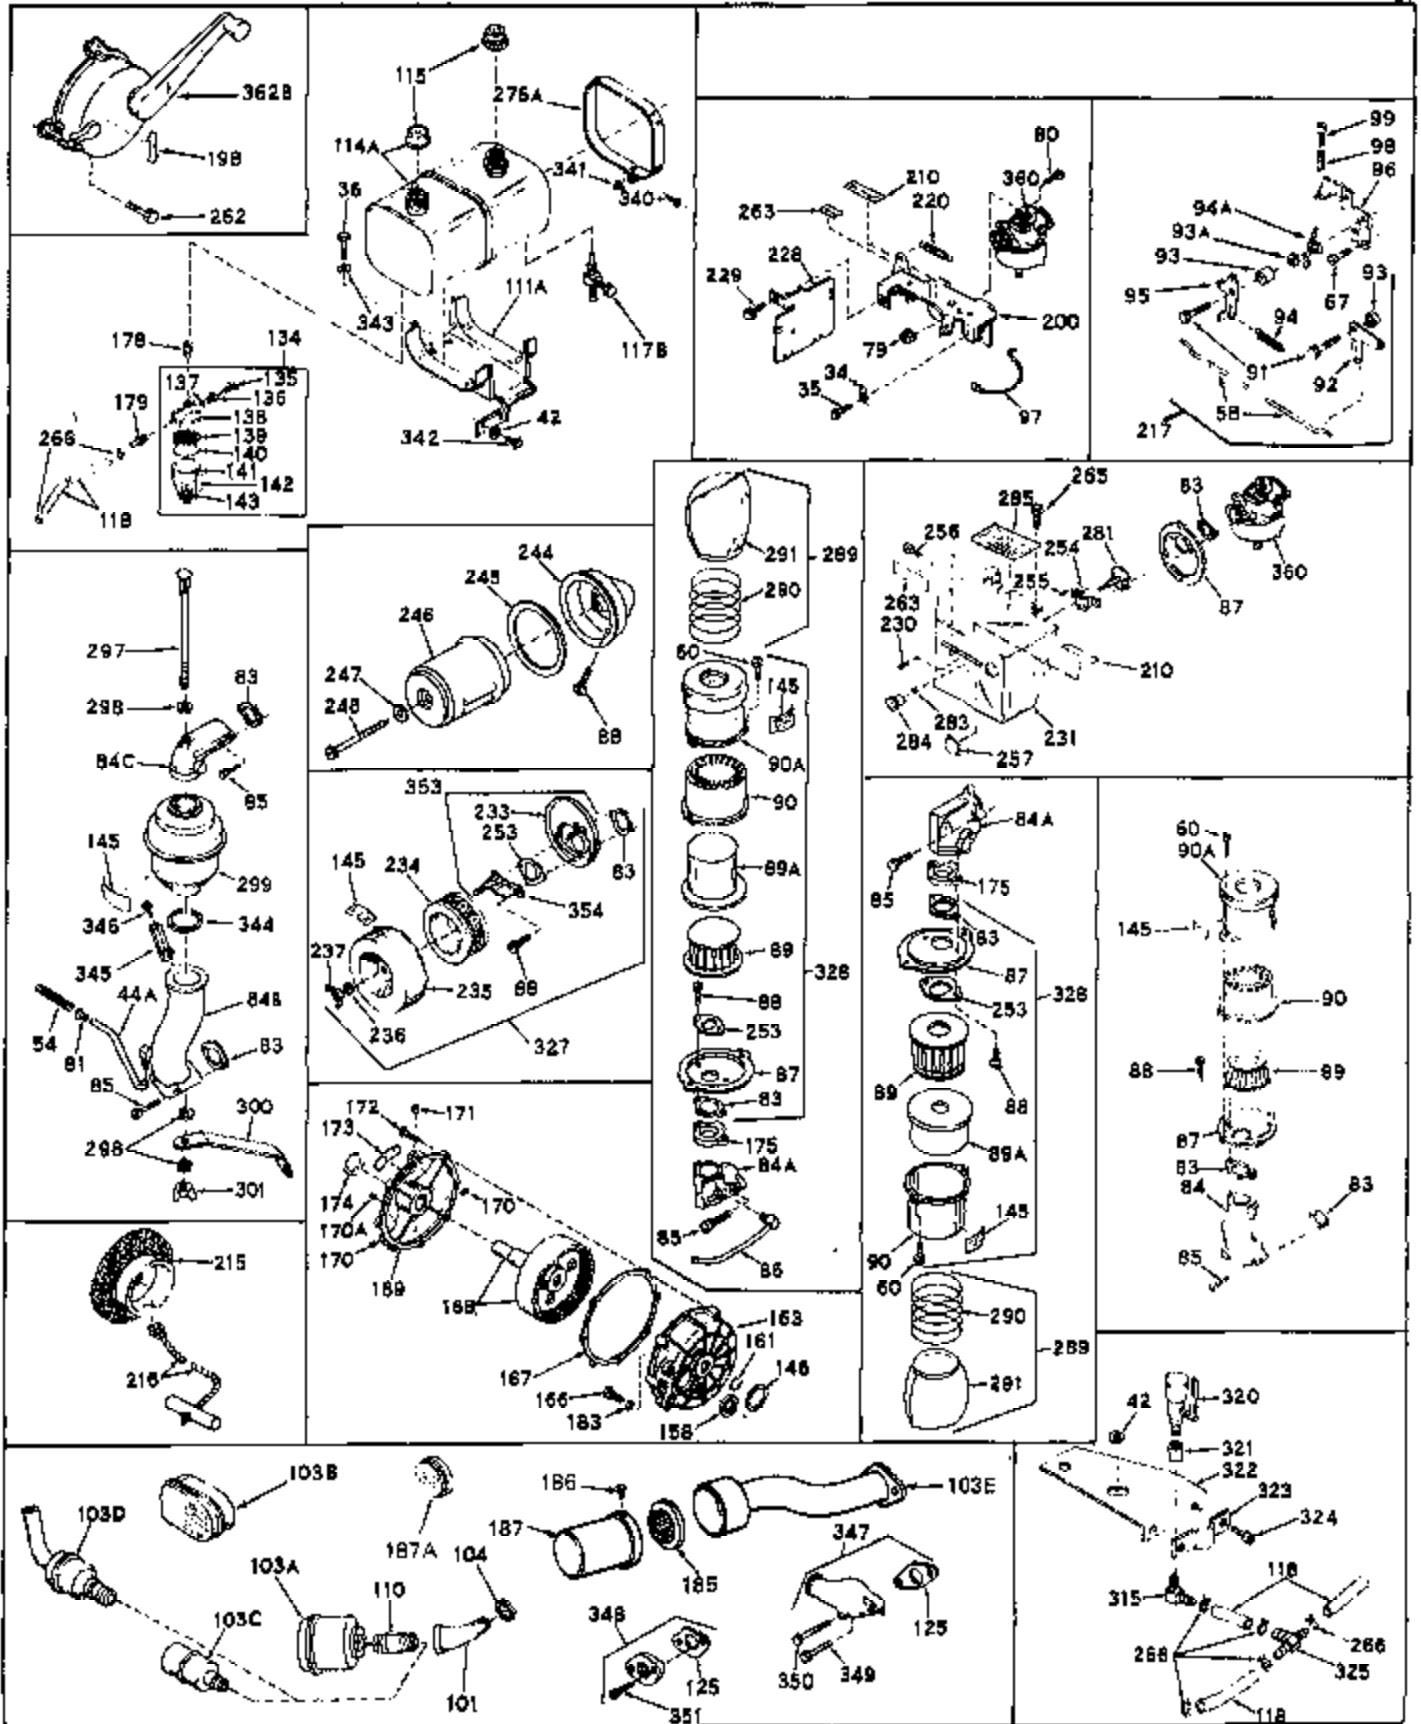

Ref #	Part Number	Qty	Description
34	27793	0	Clip, Conduit
35	28942	0	Screw
36	650694	0	Screw, Hex hd. cap, 5/16-18 x 2
36	650695	0	Screw, Hex hd. cap, 5/16-18 x 2-1/4 (Grade 8
36	650697	0	Screw, Hex hd. cap, 5/16-18 x 2-1/2
42	26073	0	Washer, Connecting rod bolt
54	28819	0	Spring, Fuel line
54	31778	0	Spring, Coil
60	650152	0	Screw
67	650399	0	Screw, Phil. fil. hd. Sems, 10-32 x 5/8
79	29752	0	Nut
80	650572	0	Screw
83	27272	0	Gasket, Air cleaner
85	29786	0	Screw
85	650163	0	Screw, Fil. hd. Sems, 10-32 x 7/8
85	650416	0	Screw, Rd. hd. Sems, 10-32 x 1
85	650605	0	Screw
87	31691	0	Bracket, Air cleaner
88	28820	0	Screw
88	650399	0	Screw, Phil. fil. hd. Sems, 10-32 x 5/8
88	650521	0	Screw
89A	31700	0	Element, Air cleaner
90	31692	0	Body, Air cleaner
91	30312	0	Screw, Hex washer hd. Sems, 10-32 x 1/2
98	28569	0	Spring, Compression
98	32924	0	Spring, Compression
99	29500	0	Screw, Fil. hd. mach., Sems, 8-32 x 3/4
99	650223	0	Screw, Fil. slotted hd. Sems, 8-32 x 5/8
99	650688	0	Screw, Hex hd., 10-32 x 1-5/16" (Drilled
101	30209	0	Elbow, Exhaust (45°)
103A	29633	0	Muffler
104	28443	0	Nut, Conduit (1/8" thick)
104	32862	0	Nut, Conduit (1/4" thick)
110	30244	0	Nipple, Exhaust pipe (2-1/2")
115	32387A	0	Cap, Fuel filler (Charcoal Plastic) (Spurt
115	33032	0	Cap, Fuel filler (Red Plastic) (Spurt
118	29774	0	Line, Fuel (Braided 8.25")
118	30705	0	Line, Fuel (Braided 16")
118	30962	0	Line, Fuel (Braided 32")
125	27930	0	Gasket, Exhaust
145	31871	0	Decal, Air cleaner
146	28451	0	Gasket, Housing
171	24590	0	Plug, Pipe
215	28301	0	Pulley, Starter
216	590343	0	Rope & Handle Assy., Starter
228	30820	0	Baffle, Heat
229	28942	0	Screw
230	650257	0	Screw, Pan hd. Sems, 8-32 x 5/16
253	30767	0	Spacer, Air cleaner
255	28820	0	Screw
256	650760	0	Screw
257	31291	0	Plug, Cover
262	29716	0	Screw
265	650701	0	Screw, Hex washer hd. shakeproof,
266	26460	0	Clamp, Fuel line
289	730512	0	Kit, Pre-cleaner
290	31667	0	Spring, Pre-cleaner bag
291	31668	0	Bag, Pre-cleaner