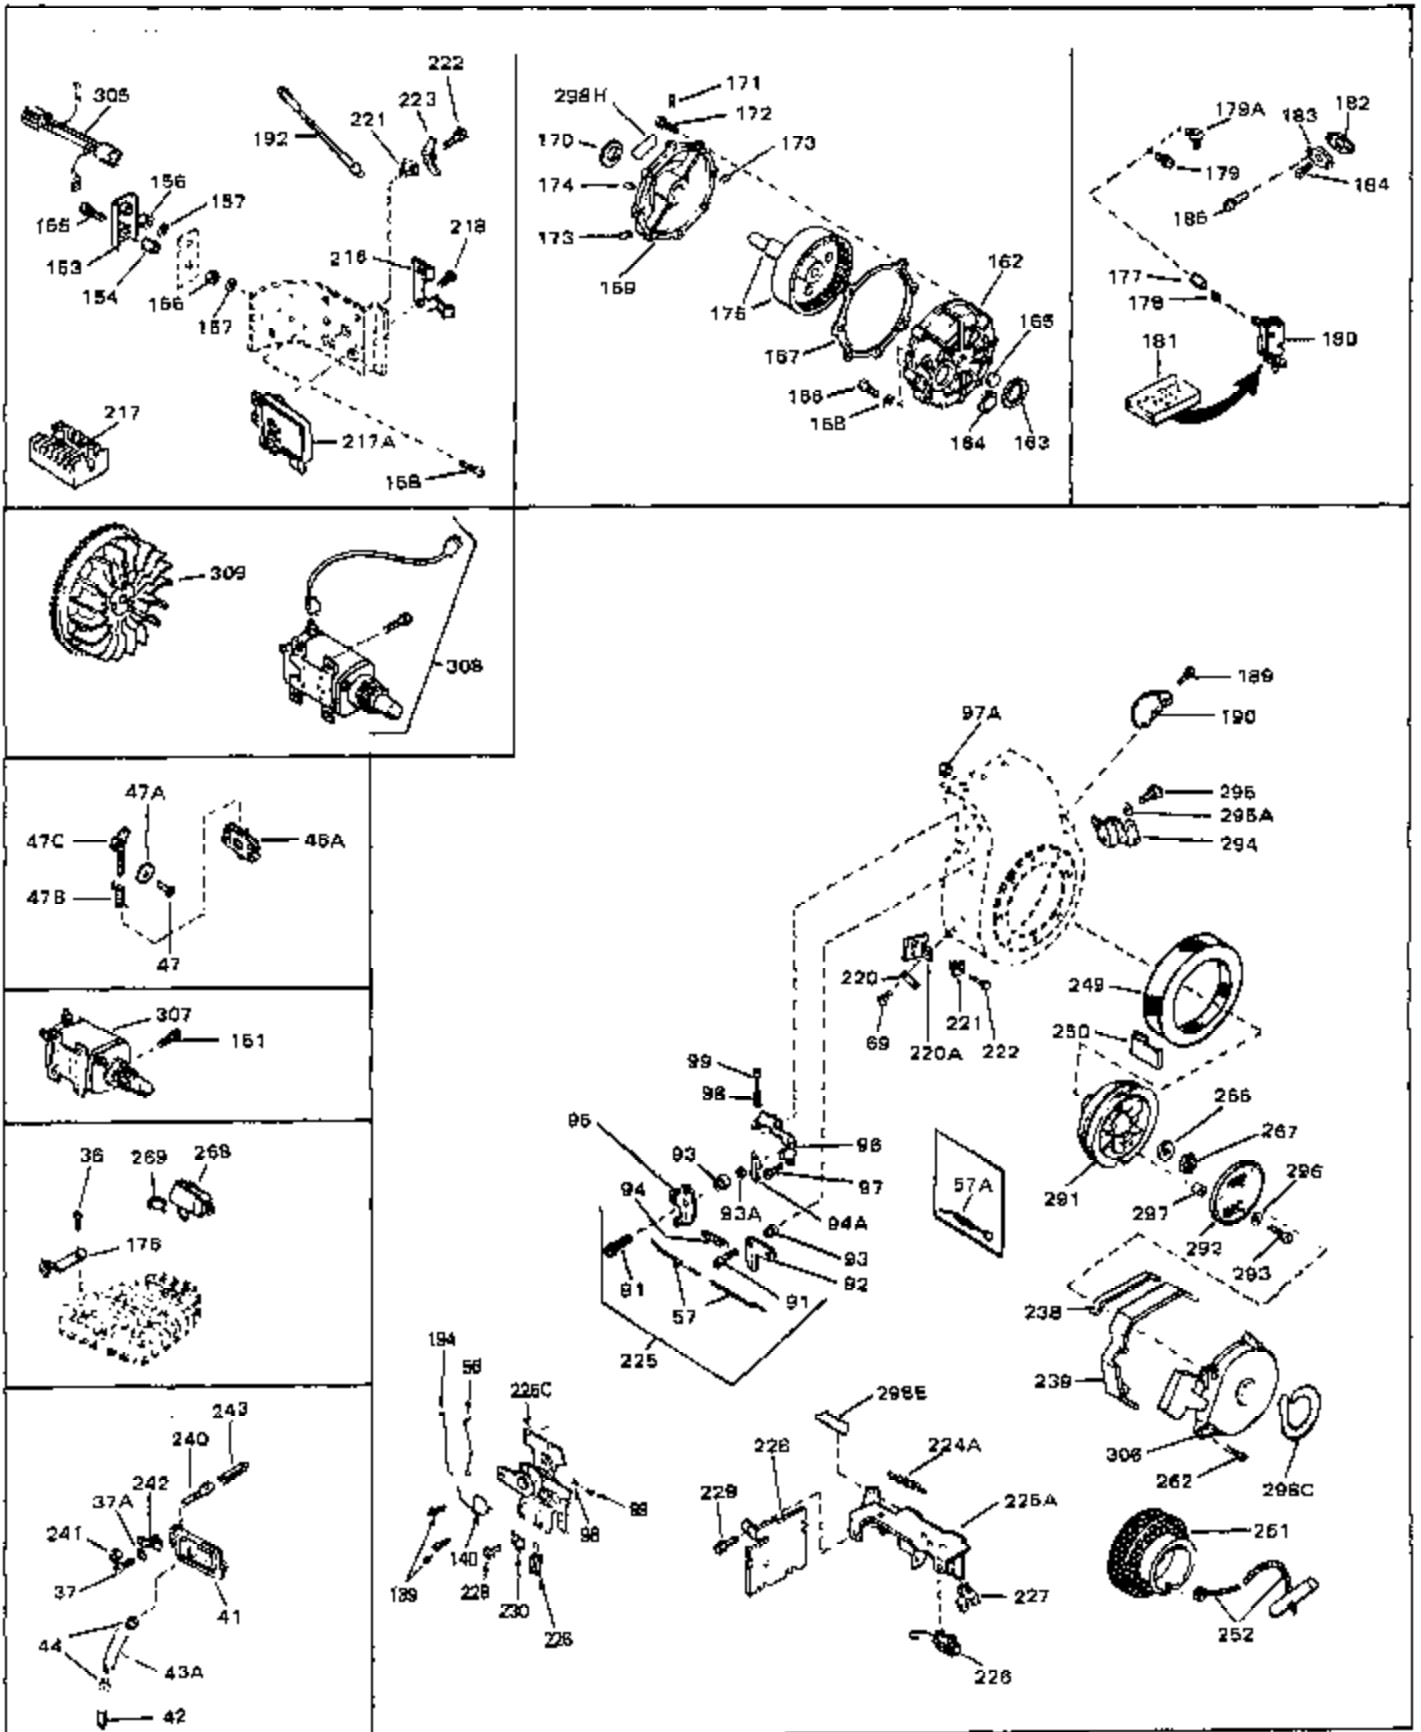

Ref #	Part Number	Qty	Description
36	650694A	0	Screw, Hex flange hd., 5/16-18 x 2
36	650695A	0	Screw, Hex flange hd., 5/16-18 x 2-1/4
36	650697A	0	Screw, Hex flange hd., 5/16-18 x 2-1/2
37	650128	0	Screw
37	650597	0	Screw, Hex washer hd., 10-24 x 5/8
37A	27261	0	Washer, Flat
41	28425	0	Cover, Valve chamber
56	30824	0	Link, Throttle
69	29747A	0	Screw
98	31342	0	Spring, Compression
98	32924	0	Spring, Compression
98	28569	0	Spring, Compression
99	29500	0	Screw, Fil. hd. mach., Sems, 8-32 x 3/4
99	650549	0	Screw
99	650688	0	Screw, Hex hd., 10-32 x 1-5/16" (Drilled
182	32683	0	Gasket, Fuel pump
183	32955	0	Cover, Fuel pump pad
184	9556	0	Plug, Oil drain (Sq. hd. pipe, 1/8-27)
185	30688	0	Screw, Hex hd. Sems, 1/4-20 x 1/2
225	730152	0	Control Assy., Speed
225A	33110A	0	Control Assy., Speed (Remote)
226	610973	0	Terminal Assy.
227	33177	0	Terminal
229	28942	0	Screw
230	27793	0	Clip, Conduit
262	29716	0	Screw
266	650815	0	Washer, Belleville
267	8115	0	Nut, Hex
305	33018	0	Harness, Adapter
306	590420	0	Starter, Rewind
308	32386	0	Starter Motor Kit (110-120 Volt)
308	32901	0	Starter Motor Kit (110-120 Volt)
308	33328	0	Starter Motor Kit (110-120 Volt)
308	33328A	0	Starter Motor Kit (110-120 Volt)
308	33518	0	Starter Motor Kit (110-120 Volt)
308	33518A	0	Starter Motor Kit (110-120 Volt)
308	33518B	0	Starter Motor Kit (110-120 Volt)
309	30811A	0	Flywheel