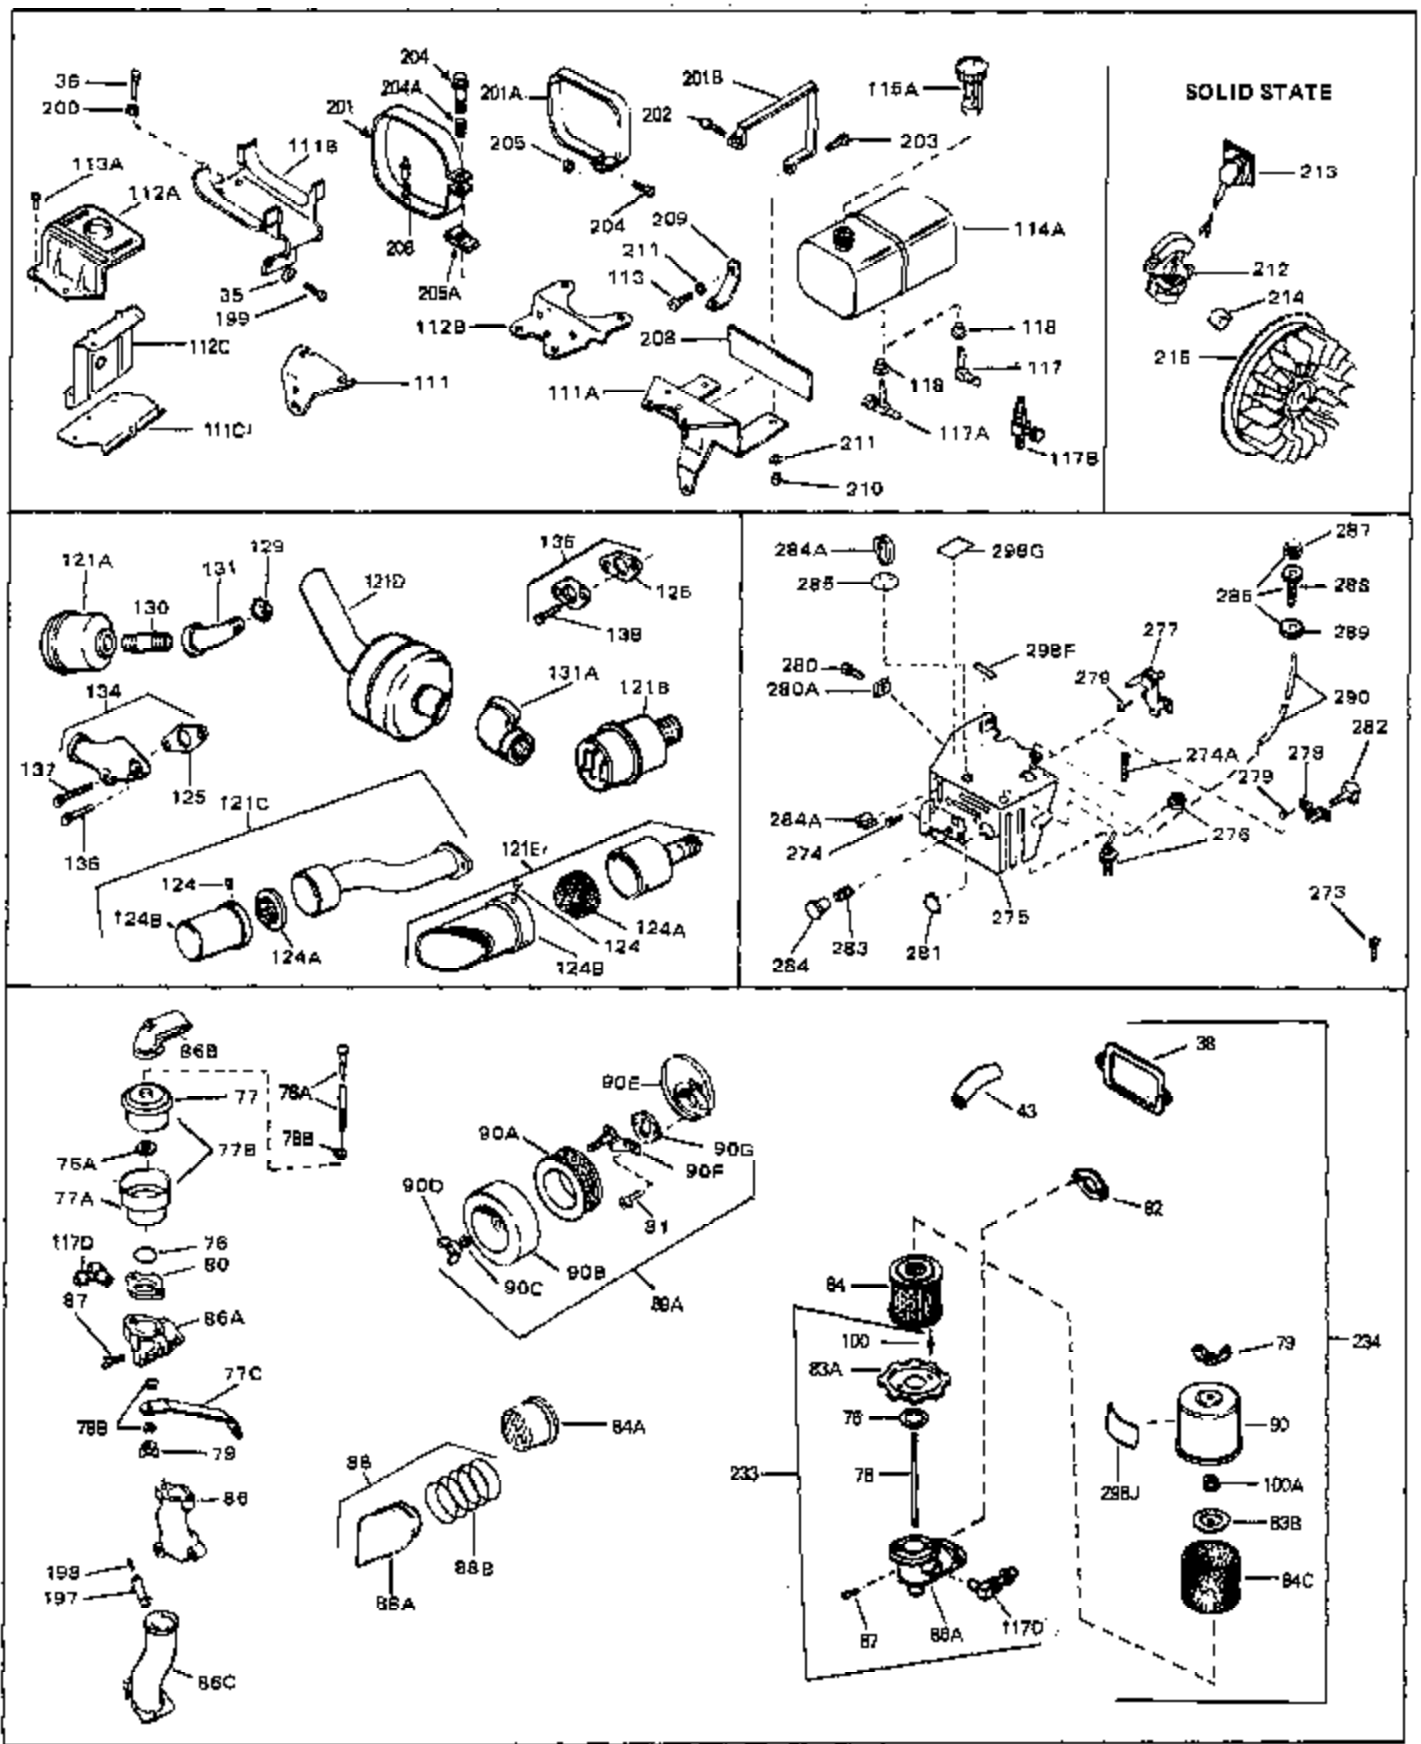

Ref #	Part Number	Qty	Description
35	26073	0	Washer, Connecting rod bolt
35	650570	0	Washer, Flat
35	650691	0	Washer, Flat
36	650694A	0	Screw, Hex flange hd., 5/16-18 x 2
36	650695A	0	Screw, Hex flange hd., 5/16-18 x 2-1/4
36	650697A	0	Screw, Hex flange hd., 5/16-18 x 2-1/2
38	27896	0	Gasket, Breather cover
43	27627	0	Tube, Breather
81	28820	0	Screw
81	30196	0	Screw
81	650521	0	Screw
82	27272	0	Gasket, Air cleaner
86A	34697	0	Elbow, Air cleaner
87	650163	0	Screw, Fil. hd. Sems, 10-32 x 7/8
89A	730128	0	Cleaner Assy., Air
111A	31694	0	Bracket, Fuel tank
113	650561	0	Screw
117B	33053	0	Valve, Fuel strainer & shut-off
117	28584	0	Strainer & Elbow
121B	32985	0	Muffler
121E	391026	0	Muffler
124A	33171	0	Screen, Muffler
124B	33185	0	Cover & Tube, Muffler
124	650578	0	Screw
125	27930	0	Gasket, Exhaust
129	32862	0	Nut, Conduit (1/4" thick)
131	30209	0	Elbow, Exhaust (45°)
134	31288	0	Muffler Adapter Kit
135	730130	0	Muffler Adapter Kit
136	6021A	0	Screw, Hex flange hd., 5/16-18 x 1-1/2
137	650697A	0	Screw, Hex flange hd., 5/16-18 x 2-1/2
138	30196	0	Screw
201B	31697	0	Strap, Fuel tank
202	29212	0	Screw
203	6202	0	Screw
210	29752	0	Nut
233	34819	0	Elbow Assy., Air cleaner
234	730561	0	Air Cleaner Kit, Dual Element upright,
273	650687	0	Screw, Pan hd. self-tap, 10-32 x 5/16