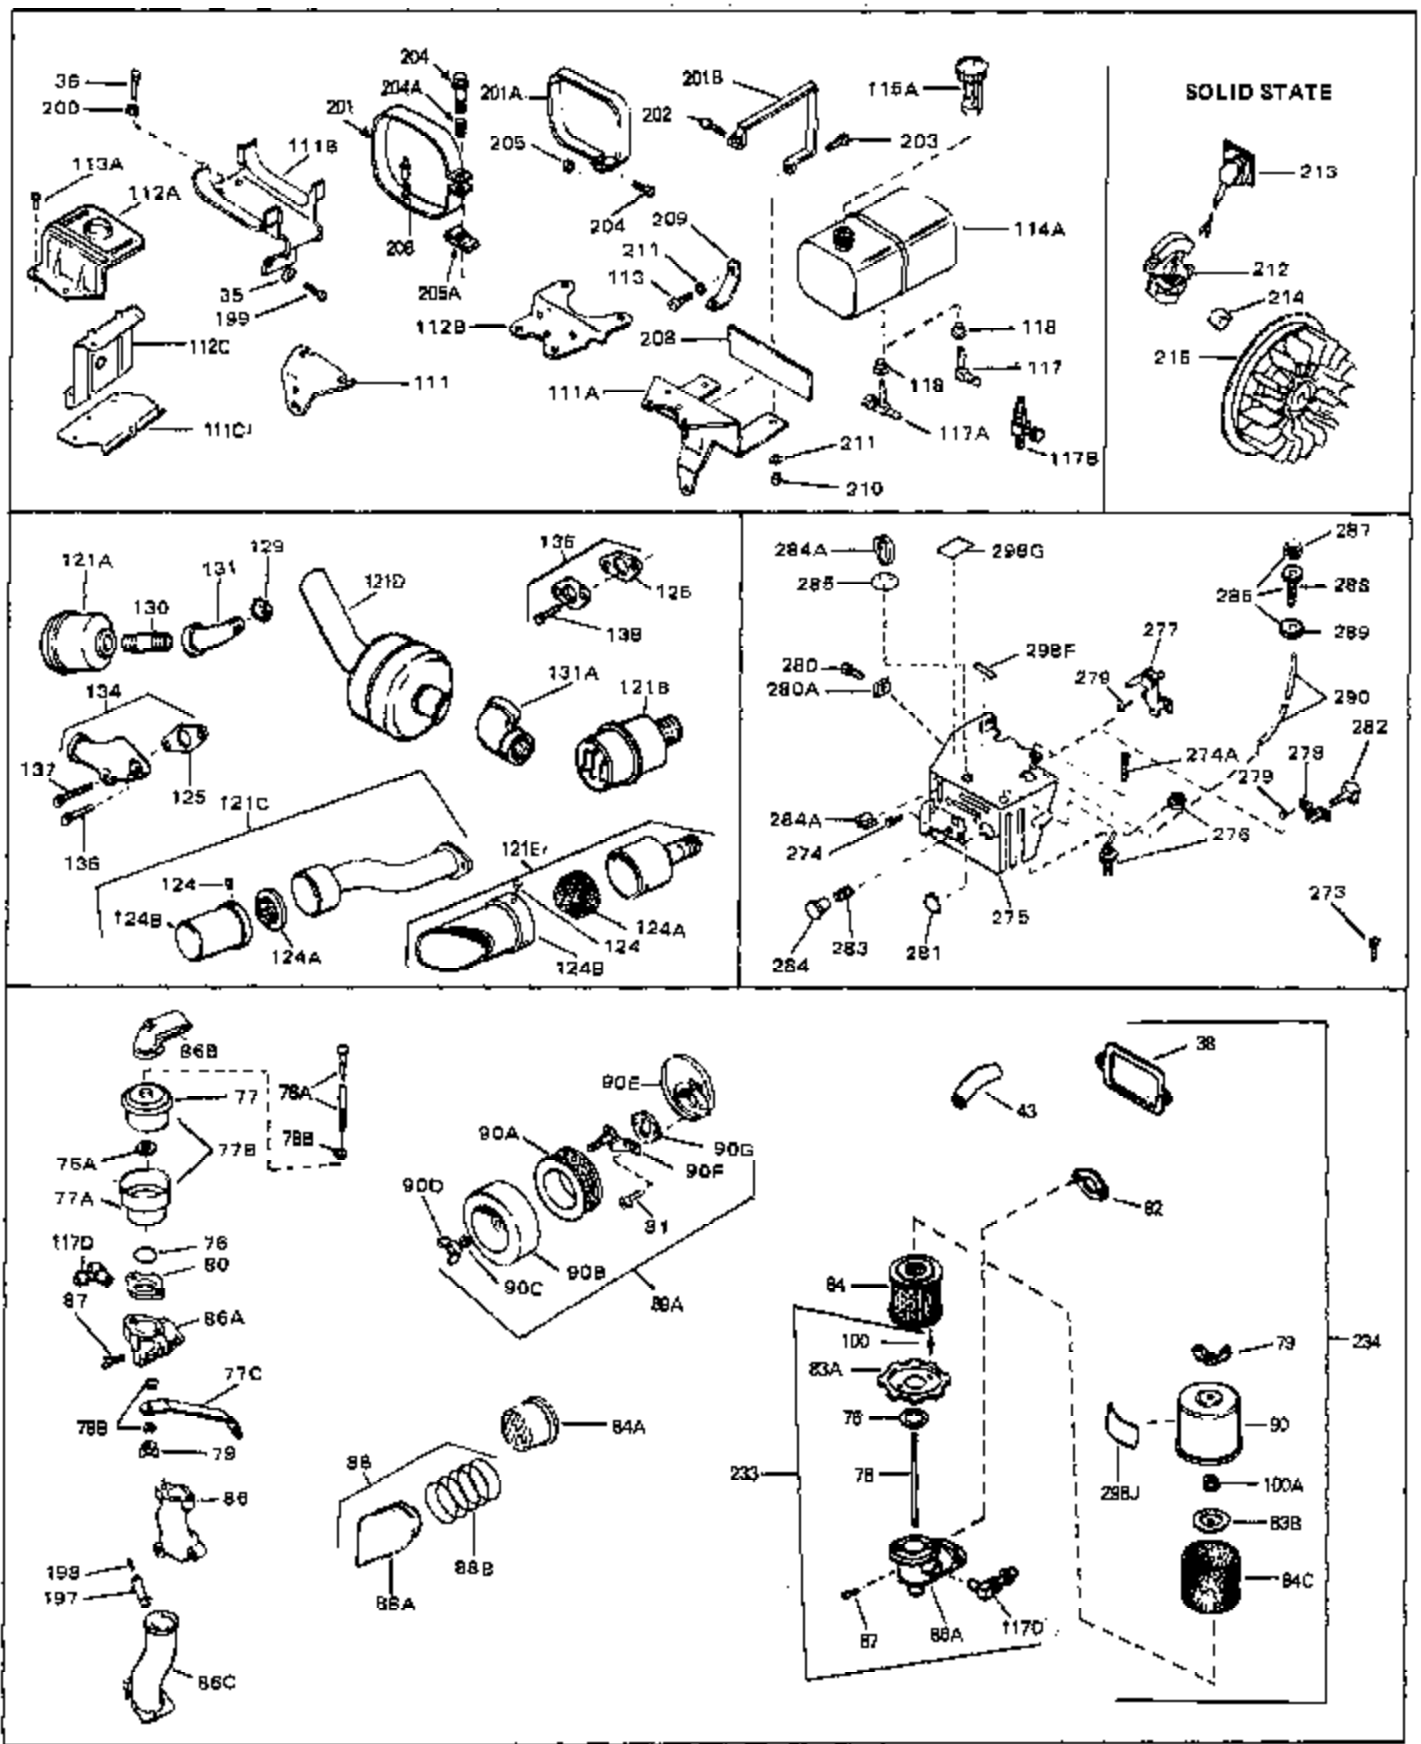

Ref #	Part Number	Qty	Description
35	26073	0	Washer, Connecting rod bolt
35	650570	0	Washer, Flat
35	650691	0	Washer, Flat
36	650694A	0	Screw, Hex flange hd., 5/16-18 x 2
36	650695A	0	Screw, Hex flange hd., 5/16-18 x 2-1/4
36	650697A	0	Screw, Hex flange hd., 5/16-18 x 2-1/2
38	27896	0	Gasket, Breather cover
43	27627	0	Tube, Breather
81	28820	0	Screw
81	30196	0	Screw
81	650521	0	Screw
82	27272	0	Gasket, Air cleaner
84A	31700	0	Element, Air cleaner
86A	34697	0	Elbow, Air cleaner
89A	730128	0	Cleaner Assy., Air
111B	34823	0	Bracket, Lower fuel tank
113	30688	0	Screw, Hex hd. Sems, 1/4-20 x 1/2
114A	33050	0	Tank Assy., Fuel (Dual kerosene & gas) (6
117B	33053	0	Valve, Fuel strainer & shut-off
117A	29683	0	Strainer & Shut-off
121B	31287	0	Muffler
121E	391026	0	Muffler
124A	33171	0	Screen, Muffler
124B	33185	0	Cover & Tube, Muffler
124	650578	0	Screw
125	27930	0	Gasket, Exhaust
129	28443	0	Nut, Conduit (1/8" thick)
129	32862	0	Nut, Conduit (1/4" thick)
131	30209	0	Elbow, Exhaust (45°)
134	31288	0	Muffler Adapter Kit
135	730130	0	Muffler Adapter Kit
136	6021A	0	Screw, Hex flange hd., 5/16-18 x 1-1/2
137	650697A	0	Screw, Hex flange hd., 5/16-18 x 2-1/2
138	30196	0	Screw
199	29212	0	Screw
200	650570	0	Washer, Flat
201A	31979	0	Strap, Fuel tank
204	650454	0	Screw, Fil. flex hd. 1/4-20 x 3/4
205	650456	0	Nut, Lock
233	34819	0	Elbow Assy., Air cleaner
234	730561	0	Air Cleaner Kit, Dual Element upright,
273	650687	0	Screw, Pan hd. self-tap, 10-32 x 5/16