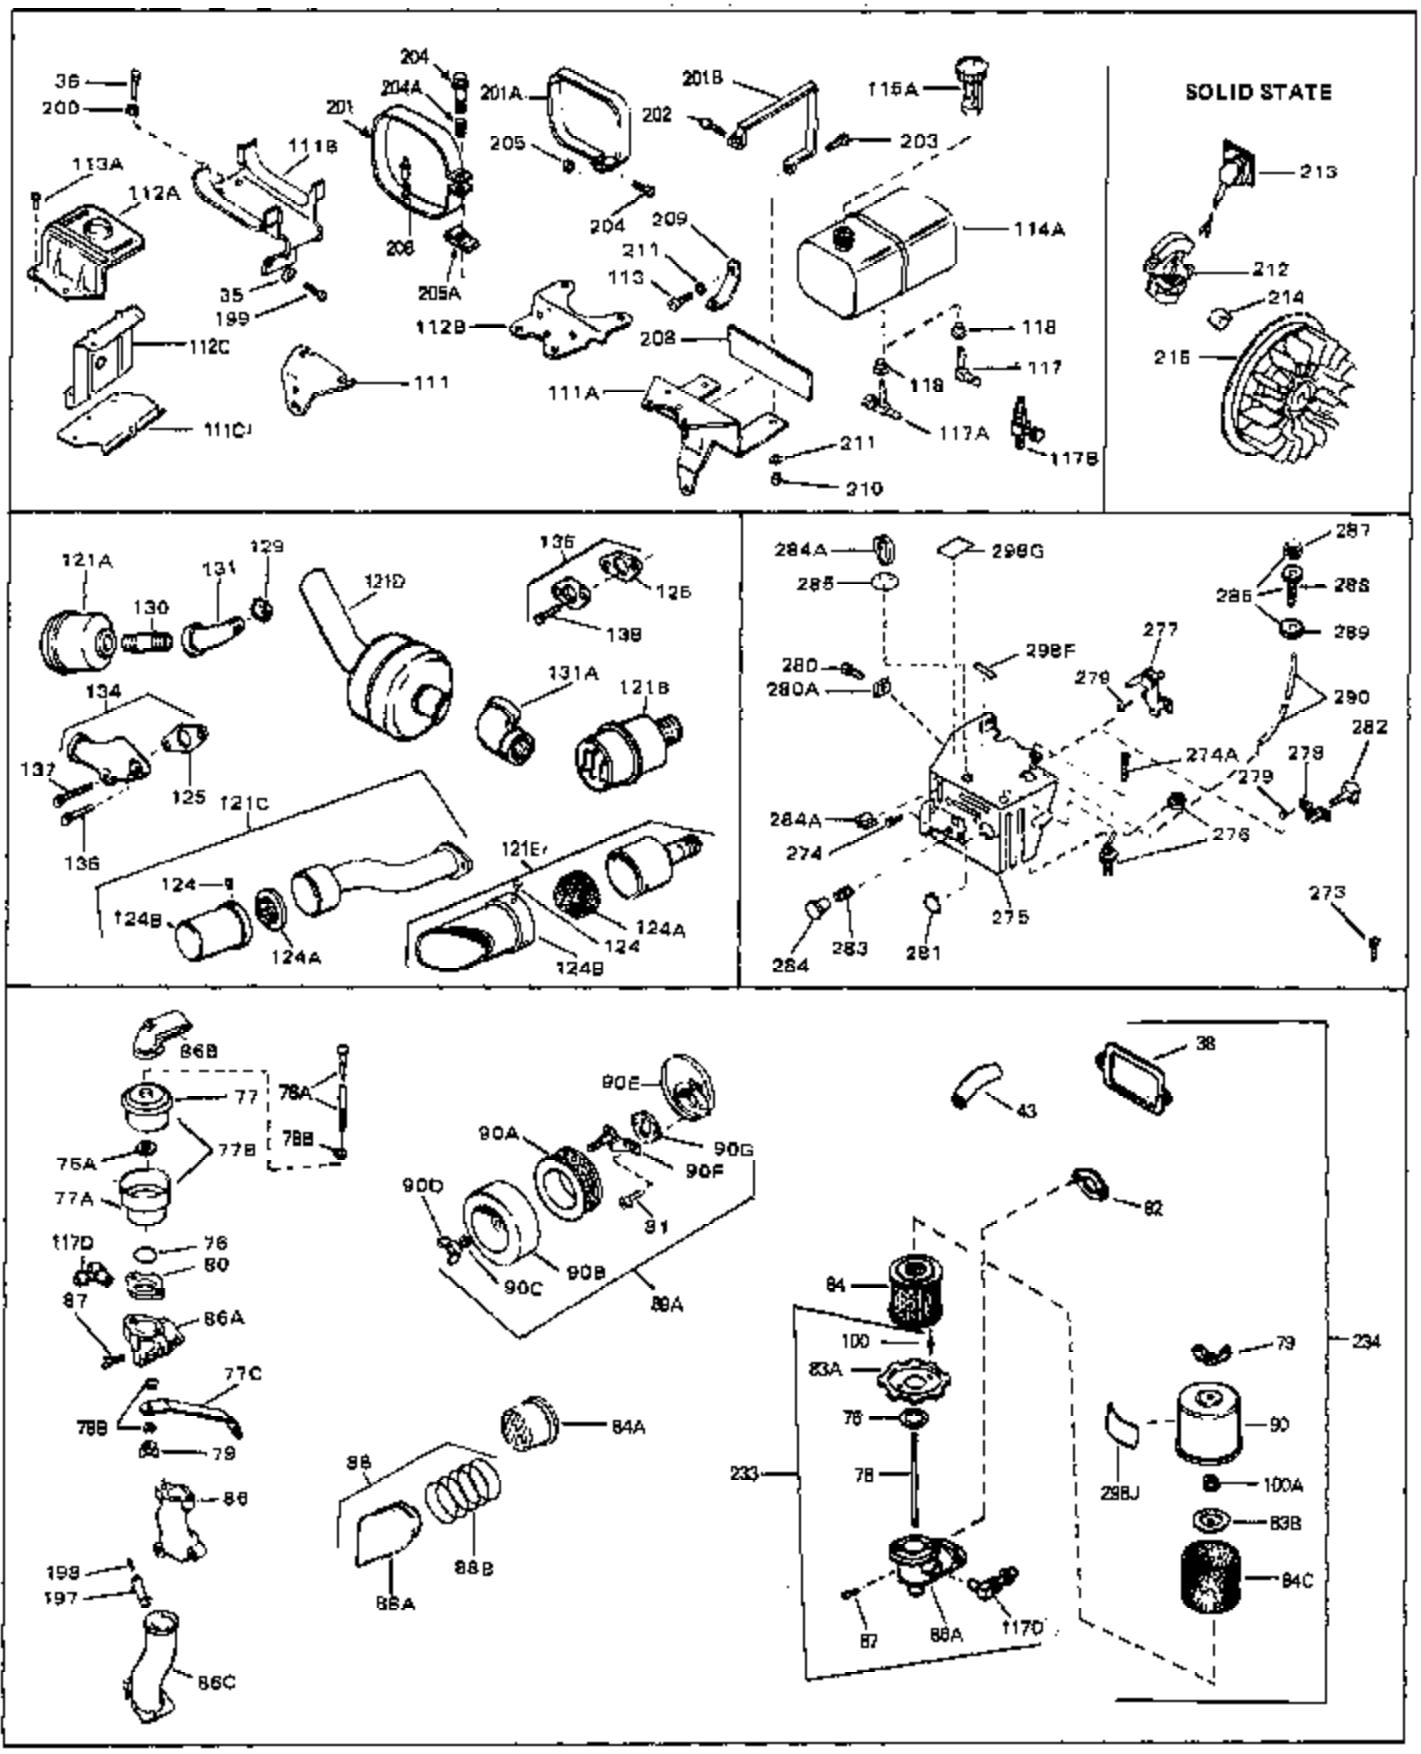

Ref #	Part Number	Qty	Description
35	26073	0	Washer, Connecting rod bolt
35	650570	0	Washer, Flat
35	650691	0	Washer, Flat
36	650694A	0	Screw, Hex flange hd., 5/16-18 x 2
36	650695A	0	Screw, Hex flange hd., 5/16-18 x 2-1/4
36	650697A	0	Screw, Hex flange hd., 5/16-18 x 2-1/2
38	27896	0	Gasket, Breather cover
43	27627	0	Tube, Breather
76A	31480	0	"O" Ring
76	31479	0	Washer, Fiber
77A	31670	0	Bowl, Oil bath cleaner
77B	32561	0	Air cleaner, Oil bath
77	31669	0	Cover, Oil bath cleaner
78B	27183	0	Washer, Fiber
78A	32562	0	Bolt, Air cleaner
79	9577	0	Nut, Wing, 10-24
81	28820	0	Screw
81	30196	0	Screw
81	650521	0	Screw
82	27272	0	Gasket, Air cleaner
86B	32560	0	Elbow, Air cleaner
86A	34697	0	Elbow, Air cleaner
87	29786	0	Screw
89A	730128	0	Cleaner Assy., Air
111	33167	0	Bracket, Lower fuel tank
112B	33166A	0	Bracket, Upper fuel tank
113A	650665	0	Screw
113	650561	0	Screw
117B	33053	0	Valve, Fuel strainer & shut-off
117A	33351	0	Valve, Fuel shut-off
121E	391026	0	Muffler
124	650578	0	Screw
124A	33171	0	Screen, Muffler
124B	33185	0	Cover & Tube, Muffler
125	27930	0	Gasket, Exhaust
134	31288	0	Muffler Adapter Kit
135	730130	0	Muffler Adapter Kit
136	6021A	0	Screw, Hex flange hd., 5/16-18 x 1-1/2
137	650697A	0	Screw, Hex flange hd., 5/16-18 x 2-1/2
138	30196	0	Screw
233	34819	0	Elbow Assy., Air cleaner
234	730561	0	Air Cleaner Kit, Dual Element upright,
273	650687	0	Screw, Pan hd. self-tap, 10-32 x 5/16