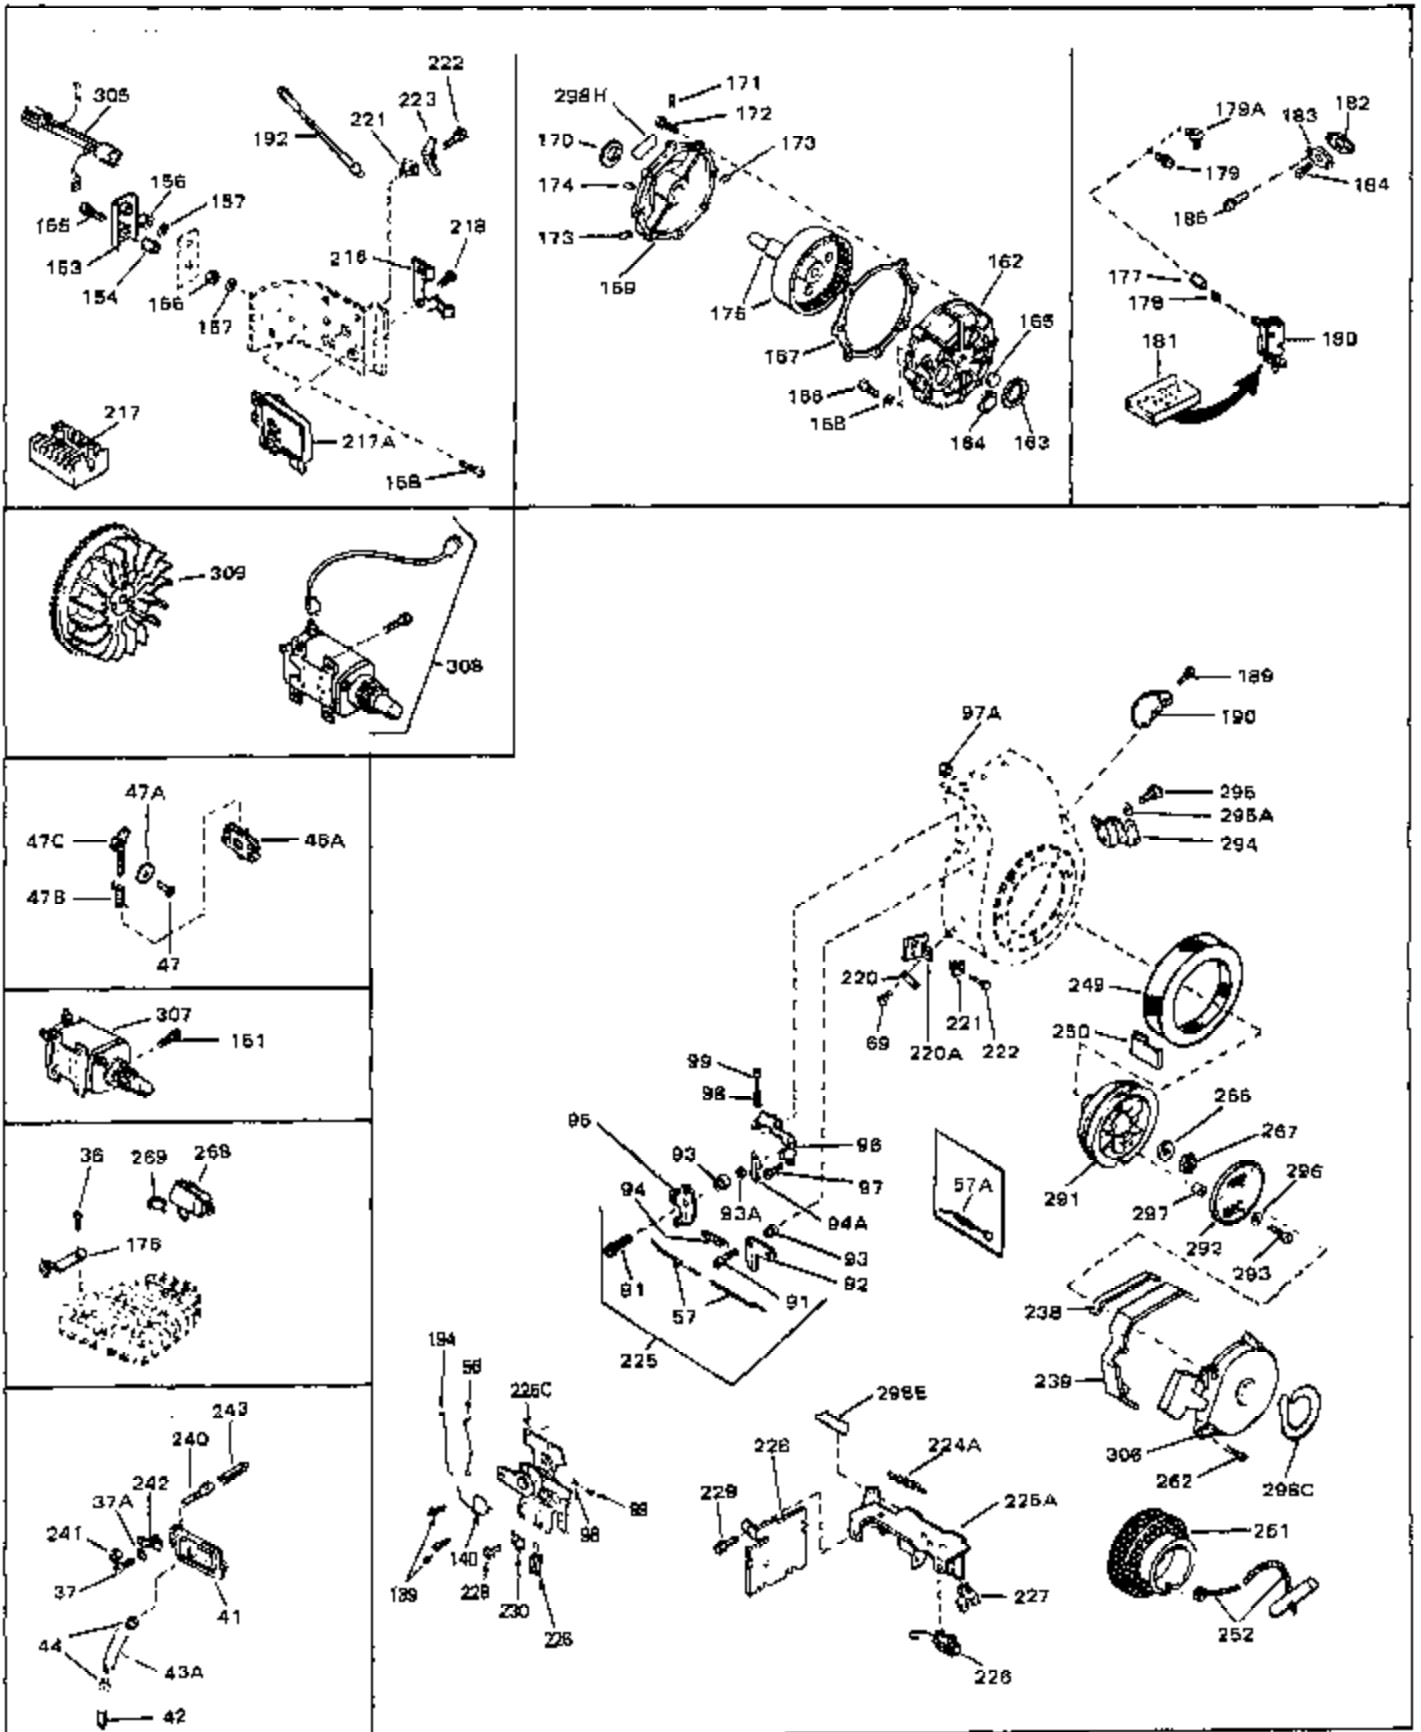

Ref #	Part Number	Qty	Description
36	650694A	0	Screw, Hex flange hd., 5/16-18 x 2
36	650695A	0	Screw, Hex flange hd., 5/16-18 x 2-1/4
36	650697A	0	Screw, Hex flange hd., 5/16-18 x 2-1/2
37	650128	0	Screw
37	650597	0	Screw, Hex washer hd., 10-24 x 5/8
37A	27261	0	Washer, Flat
41	28425	0	Cover, Valve chamber
56	31710	0	Link, Throttle
69	29747A	0	Screw
98	28569	0	Spring, Compression
98	31342	0	Spring, Compression
98	32924	0	Spring, Compression
99	29500	0	Screw, Fil. hd. mach., Sems, 8-32 x 3/4
99	650549	0	Screw
99	650688	0	Screw, Hex hd., 10-32 x 1-5/16" (Drilled
182	32683	0	Gasket, Fuel pump
183	32955	0	Cover, Fuel pump pad
184	9556	0	Plug, Oil drain (Sq. hd. pipe, 1/8-27)
185	30688	0	Screw, Hex hd. Sems, 1/4-20 x 1/2
225	730152	0	Control Assy., Speed
226	610973	0	Terminal Assy.
227	33177	0	Terminal
229	28942	0	Screw
230	27793	0	Clip, Conduit
262	29716	0	Screw
266	650815	0	Washer, Belleville
267	8115	0	Nut, Hex
305	33018	0	Harness, Adapter
306	590420	0	Starter, Rewind
308	32386	0	Starter Motor Kit (110-120 Volt)
308	32901	0	Starter Motor Kit (110-120 Volt)
308	33328	0	Starter Motor Kit (110-120 Volt)
308	33328A	0	Starter Motor Kit (110-120 Volt)
308	33518	0	Starter Motor Kit (110-120 Volt)
308	33518A	0	Starter Motor Kit (110-120 Volt)
308	33518B	0	Starter Motor Kit (110-120 Volt)
309	30811A	0	Flywheel