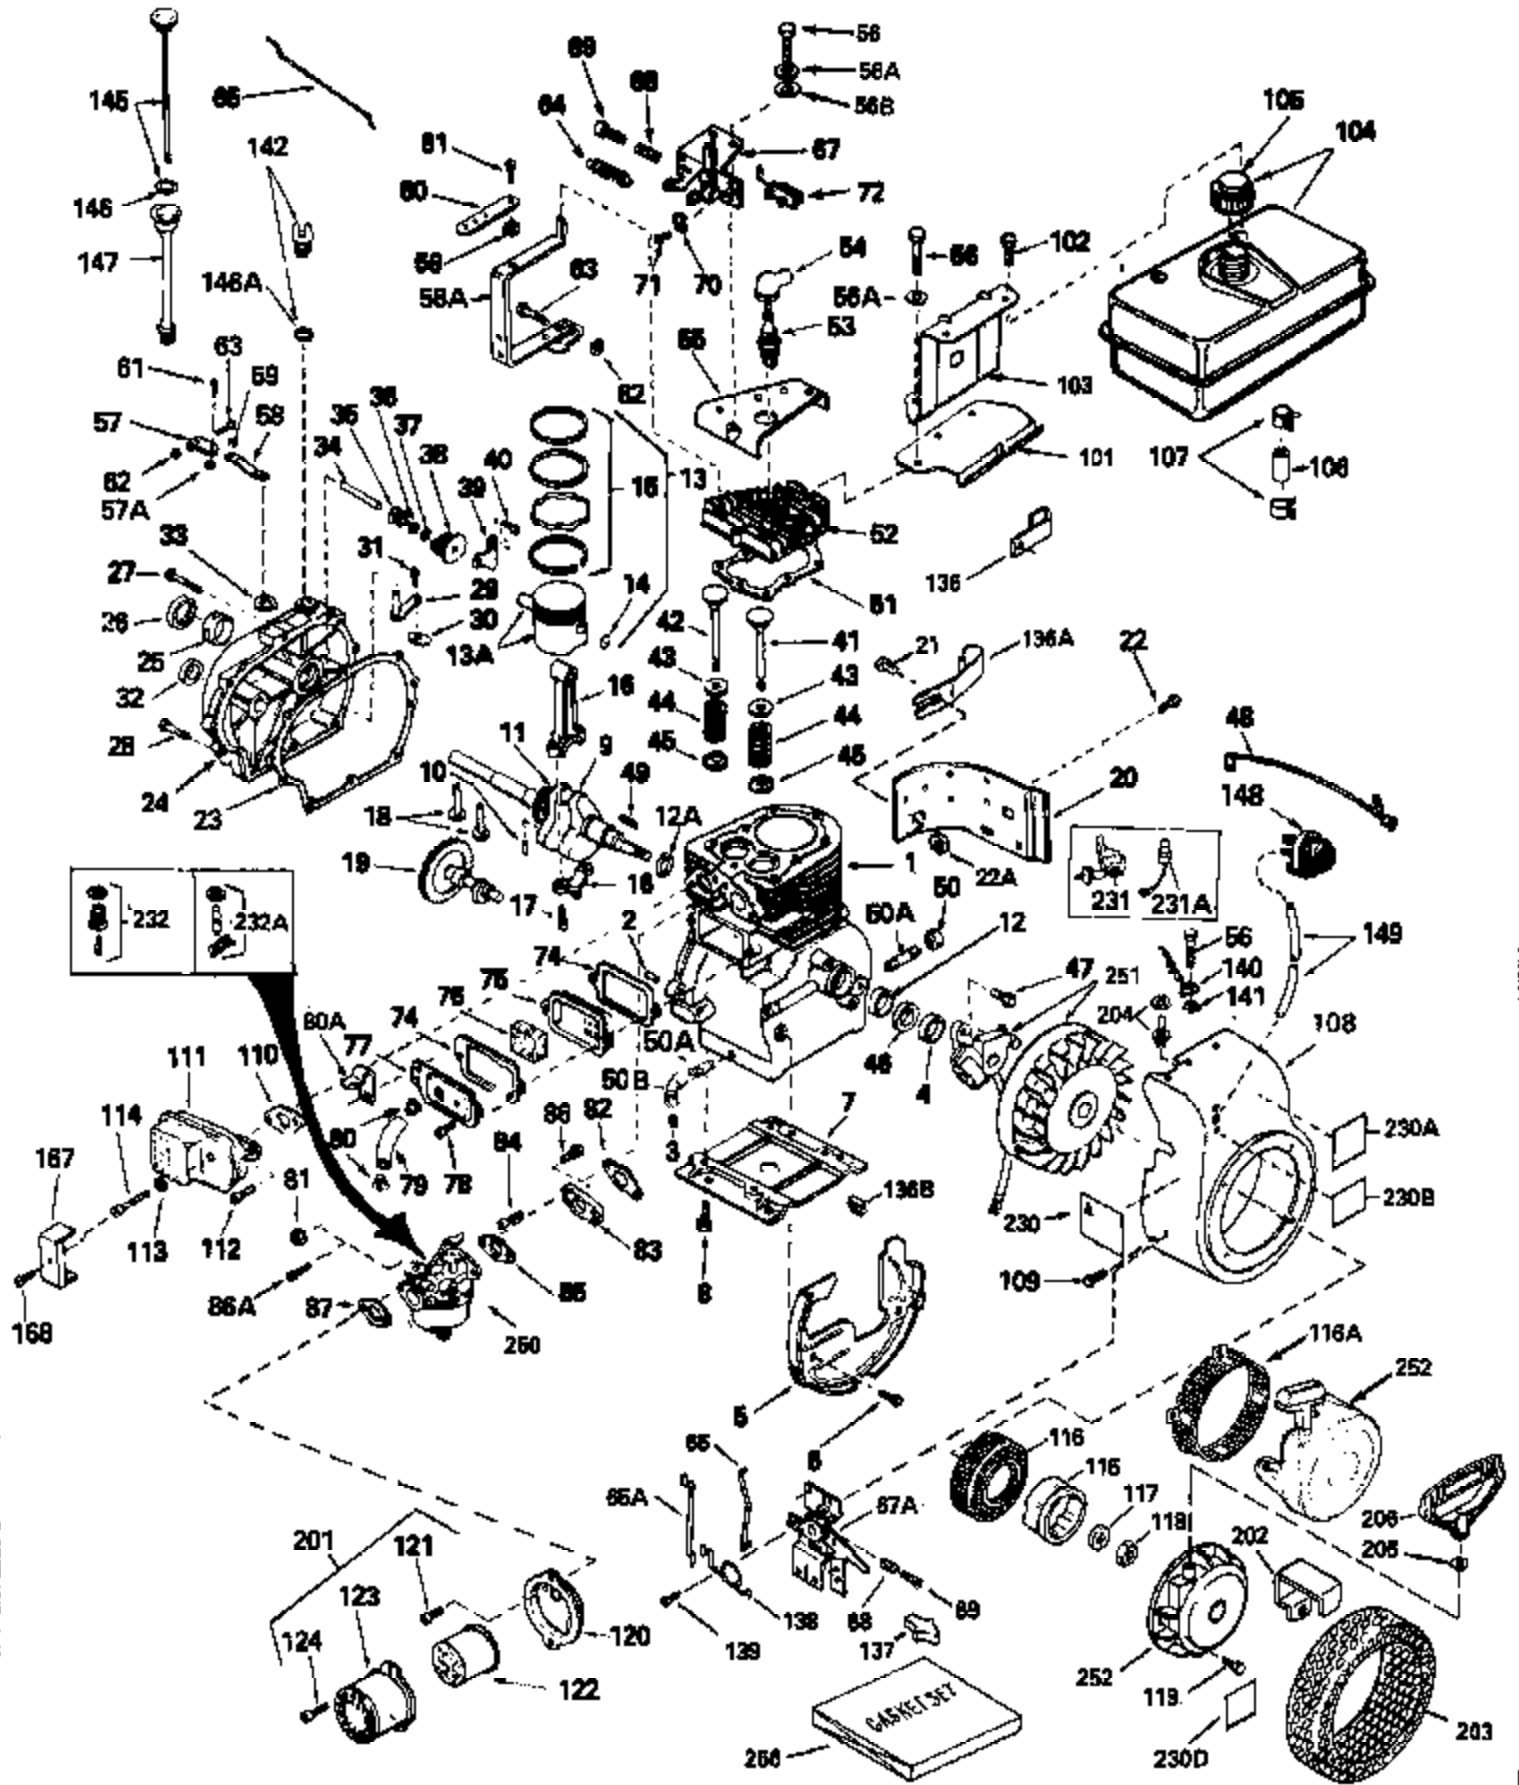

ILLUSTRATION SHOWS TYPICAL PARTS ONLY. ORDER BY PART NUMBER. PARTS NOT LISTED ARE SUPPLIED BY OEM.

Ref #	Part Number	Qty	Description
1	34915A		Cylinder (Incl. 2, 3 & 4) (2-5/8" Bore)
2	27652		Pin, Dowel
3	27642		Pipe plug, 1/4-18
4	32630		Seal, Oil
5	29536		Blower Housing Baffle (Without electric starter knock out) (Use as required)
5	35256A		Blower Housing Baffle (With electric starter knockout) (As req.)(point ign.)
6	650561		Screw, 1/4-20 x 5/8"
7	29538		Base, Engine mounting
8	650542		Screw, 5/16-18 x 3/4"
9	35093		Crankshaft
10	29783		Pin, Crankshaft gear (Used on early p rod.)
11	27884		Gear, Crankshaft (Used on early production) This gear is serviceable ONLY when it is pinned to the crankshaft.
12A	650625		Washer Thrust
12	31461		Bushing, Crankshaft
13A	31797B		Piston & Pin Ass'y. (Std.)(2-5/8")(Incl. 14)
13A	31798B		Piston & Pin Ass'y. (.010" OS) (Incl. 14)
13A	31799B		Piston & Pin Ass'y. (.020" OS) (Incl. 14)
13	34503		Piston, Pin & Ring Set (Std.) (2-5/8" Bore)
13	34504		Piston, Pin & Ring Set (.010" OS)
13	34505		Piston, Pin & Ring Set (.020" OS)
14	27888		Ring, Piston pin retaining
15	34854		Ring Set (Std.) (2-5/8" Bore)
15	34855		Ring Set (.010" OS)
15	34856		Ring Set (.020" OS)
16	31295C		Rod Assy., Connecting (Incl. 17)
17	650662C		Bolt, Connecting rod (Incl. 2 pieces)
18	34034		Lifter, Valve
19	33156		Camshaft
20	30622A		Extension, Blower housing
21	650128		Screw, 10-24 x 1/2"
22A	650764		Nut, "U" type
22	650561		Screw, 1/4-20 x 5/8" (Use as required)
22	30063		Screw, 1/4-20 x 1/2" (Use as required)
22	650760		Screw, 8-32 x 3/8"
23	30684		Gasket Cylinder Cover
24	31451A		Cylinder Cover (Incl. 26, 34, 127A, 129 & 130)
26	28460		Seal, Oil
27	650451		Screw, 1/4-20 x 1"
28	650599		Screw, 1/4-20 x 1-1/2"
29	30699C		Rod Assy., Governor (Incl. 30 & 31)
30	30700		Yoke, Governor
31	650494		Screw, 6-40 x 5/16"
33	29642		Ring, Retaining
34	31845		Shaft, Mechanical governor
35	30588A		Spool, Governor
36	35479		Washer, Flat
37	29193		Ring, Retaining
38	30591		Gear Assy., Governor
39	31843A		Bracket, Governor gear
40	650836		Screw, 10-24 x 1/2"
41	32783		Intake Valve (Std.)
41	32784		Intake Valve (1/32" OS)
42	27878A		Exhaust Valve (Std.)