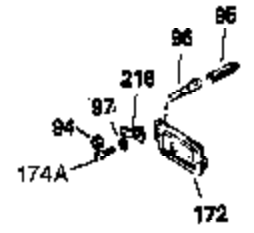

OPTIONAL 110-120
VOLT STARTER
MOTOR KIT