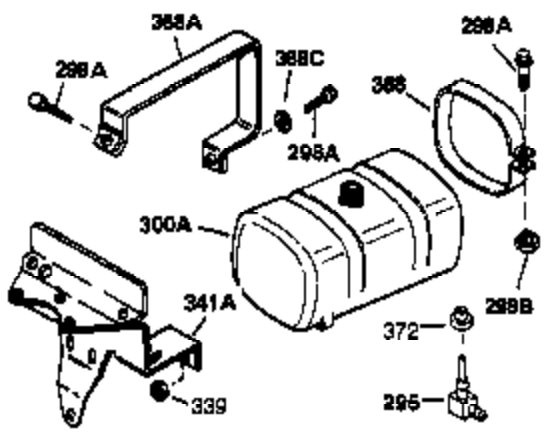

OPTIONAL 110-120
VOLT STARTER
MOTOR KIT

OPTIONAL SPARK ARREST
MUFFLER