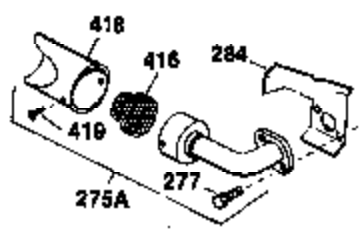

OPTIONAL SPARK ARREST
MUFFLER