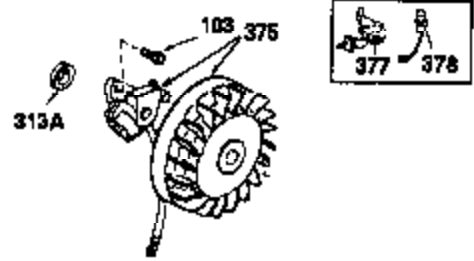

**ADD-ON ALTERNATOR
AC LIGHTING OR DC CHARGING**