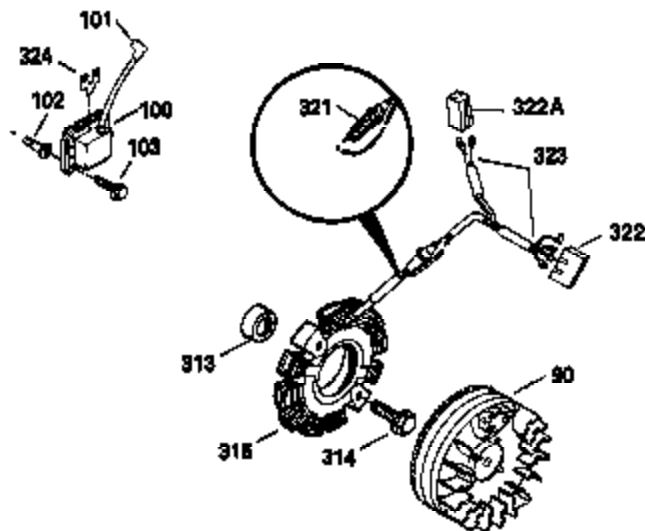

**ADD-ON ALTERNATOR  
 AC LIGHTING OR DC CHARGING**

**OPTIONAL  
 STARTER MUFF KIT**  
 730571  
 Can be used on H50-60 with  
 stamped steel starter.

**STANDARD POINT  
 IGNITION**

**SOLID STATE**

Ref #	Part Number	Qty	Description
90	611084	1	Flywheel
100	34443A	1	Solid State Ignition
101	610118	1	Spark Plug Cover
102	650872	2	Solid State Mounting Stud
103	650814	2	Screw, Torx T-15, 10-24 x 1"
129	650694A	2	Screw, 5/16-18 x 2"
172	28425	1	Valve Cover
173	32447	1	Breather Tube
228	650826	1	# Stud, 1/4-20 x 6.20
229	650825	1	# Nut & Lock Washer, 1/4-20
232	xxxxx	2	# Pop Rivet (1/8") (Can be purchased locally)
235	30675	1	Air Cleaner Elbow Fitting
239	27272A	1	Air Cleaner Gasket
239A	34698A	1	# Air Cleaner Gasket
242	34699	1	# Air Cleaner Base
245A	34783	1	Air Cleaner Filter
245	34782	1	Air Cleaner Filter
251	650513	1	Wing Nut, 1/4-20
269	35865	1	* Exhaust Manifold Gasket