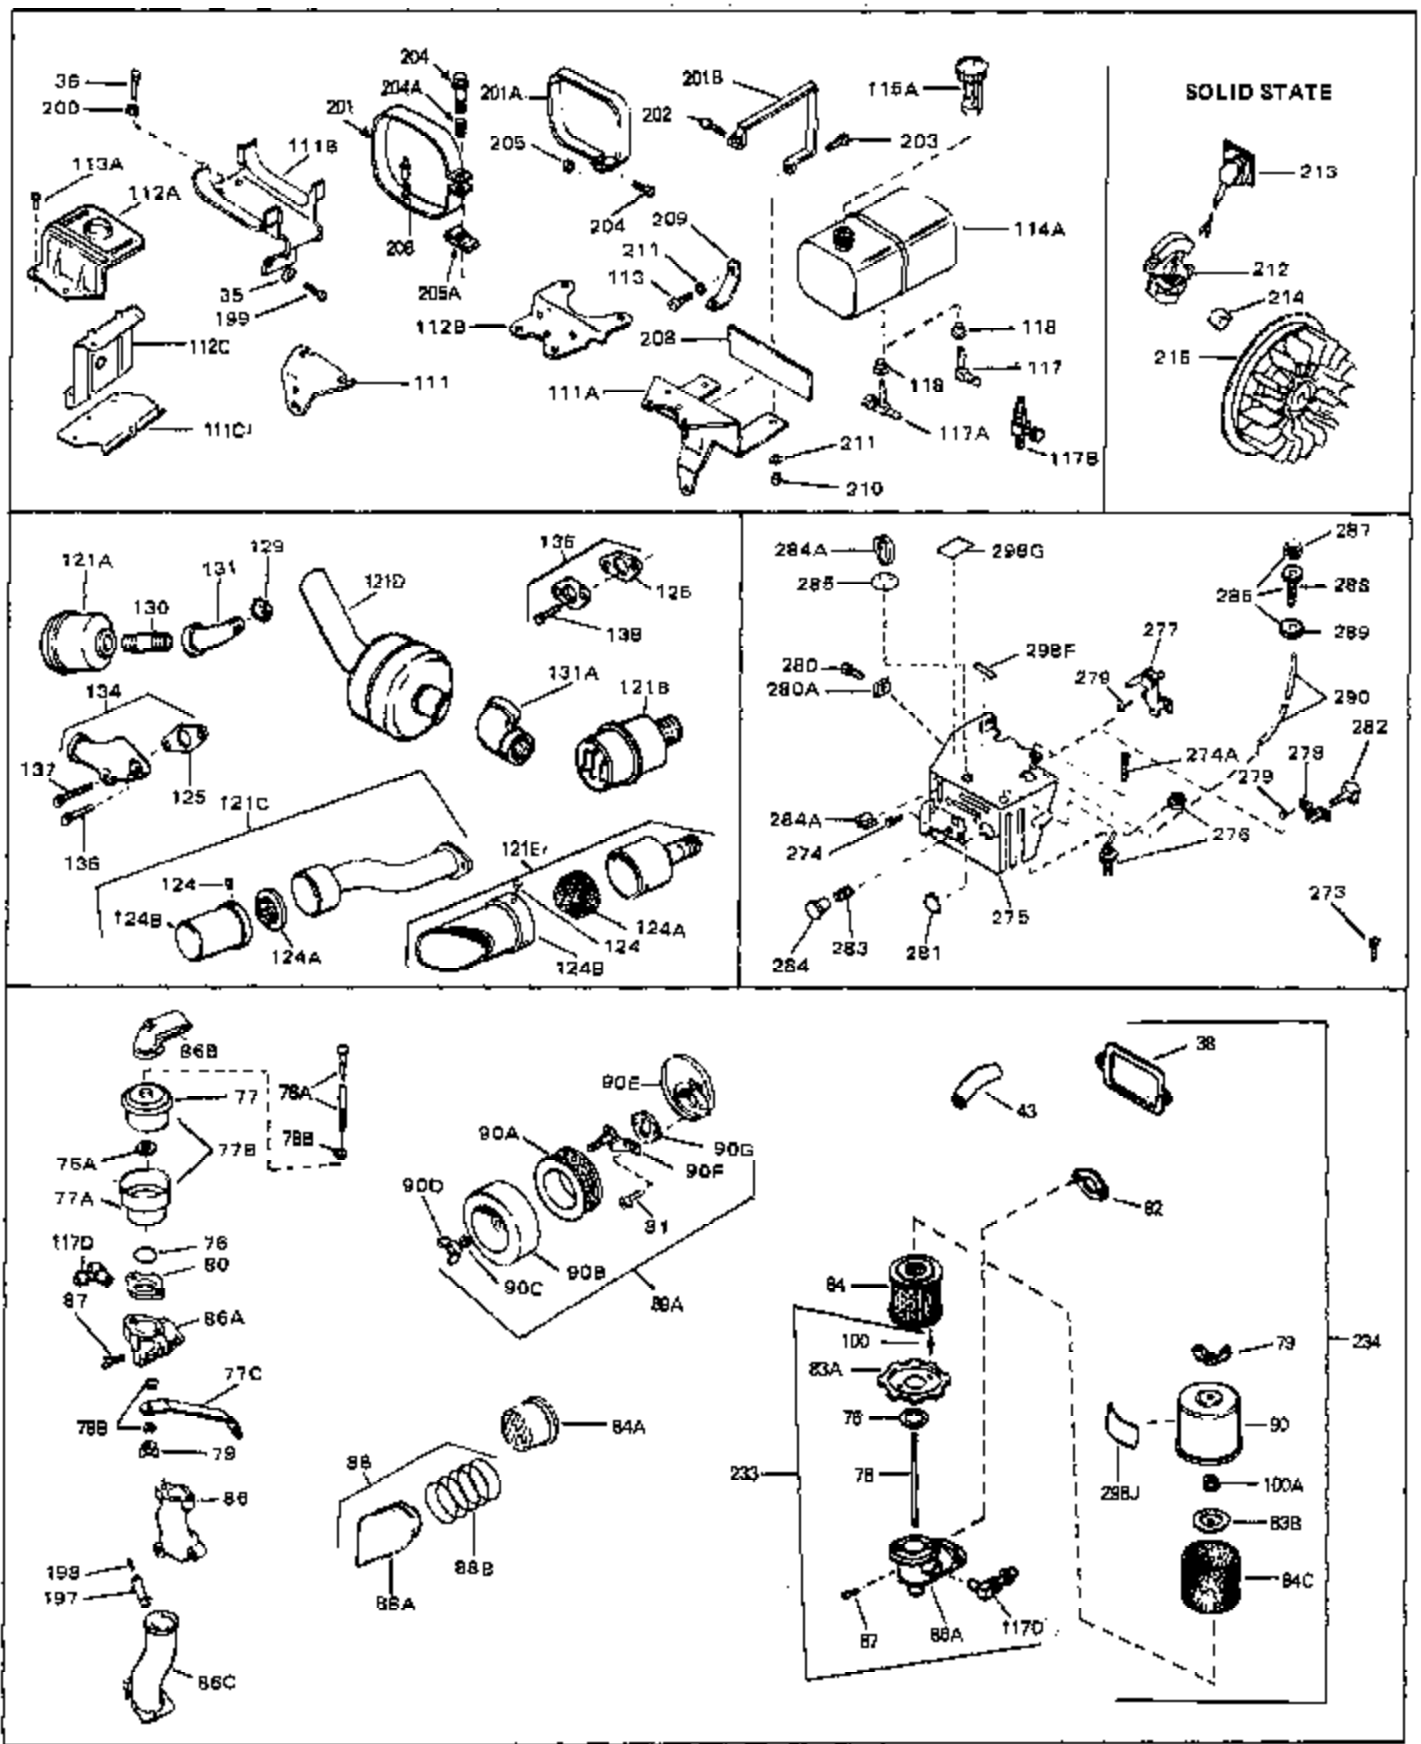

Ref #	Part Number	Qty	Description
35	26073	0	Washer, Connecting rod bolt
35	650570	0	Washer, Flat
35	650691	0	Washer, Flat
36	650694A	0	Screw, Hex flange hd., 5/16-18 x 2
36	650695A	0	Screw, Hex flange hd., 5/16-18 x 2-1/4
36	650697A	0	Screw, Hex flange hd., 5/16-18 x 2-1/2
38	27896	0	Gasket, Breather cover
43	27627	0	Tube, Breather
81	28820	0	Screw
81	30196	0	Screw
81	650521	0	Screw
82	27272	0	Gasket, Air cleaner
86A	34697	0	Elbow, Air cleaner
89A	730128	0	Cleaner Assy., Air
111A	33353	0	Bracket, Lower fuel tank
112A	33352A	0	Bracket, Upper fuel tank
113A	650273	0	Screw
113	650561	0	Screw
117B	33053	0	Valve, Fuel strainer & shut-off
117	33395	0	Fitting, Fuel line
118	33679	0	Bushing, Fuel fitting
121E	391026	0	Muffler
124A	33171	0	Screen, Muffler
124B	33185	0	Cover & Tube, Muffler
124	650578	0	Screw
125	27930	0	Gasket, Exhaust
134	31288	0	Muffler Adapter Kit
135	730130	0	Muffler Adapter Kit
136	6021A	0	Screw, Hex flange hd., 5/16-18 x 1-1/2
137	650697A	0	Screw, Hex flange hd., 5/16-18 x 2-1/2
138	30196	0	Screw
233	34819	0	Elbow Assy., Air cleaner
234	730561	0	Air Cleaner Kit, Dual Element upright,
273	650687	0	Screw, Pan hd. self-tap, 10-32 x 5/16