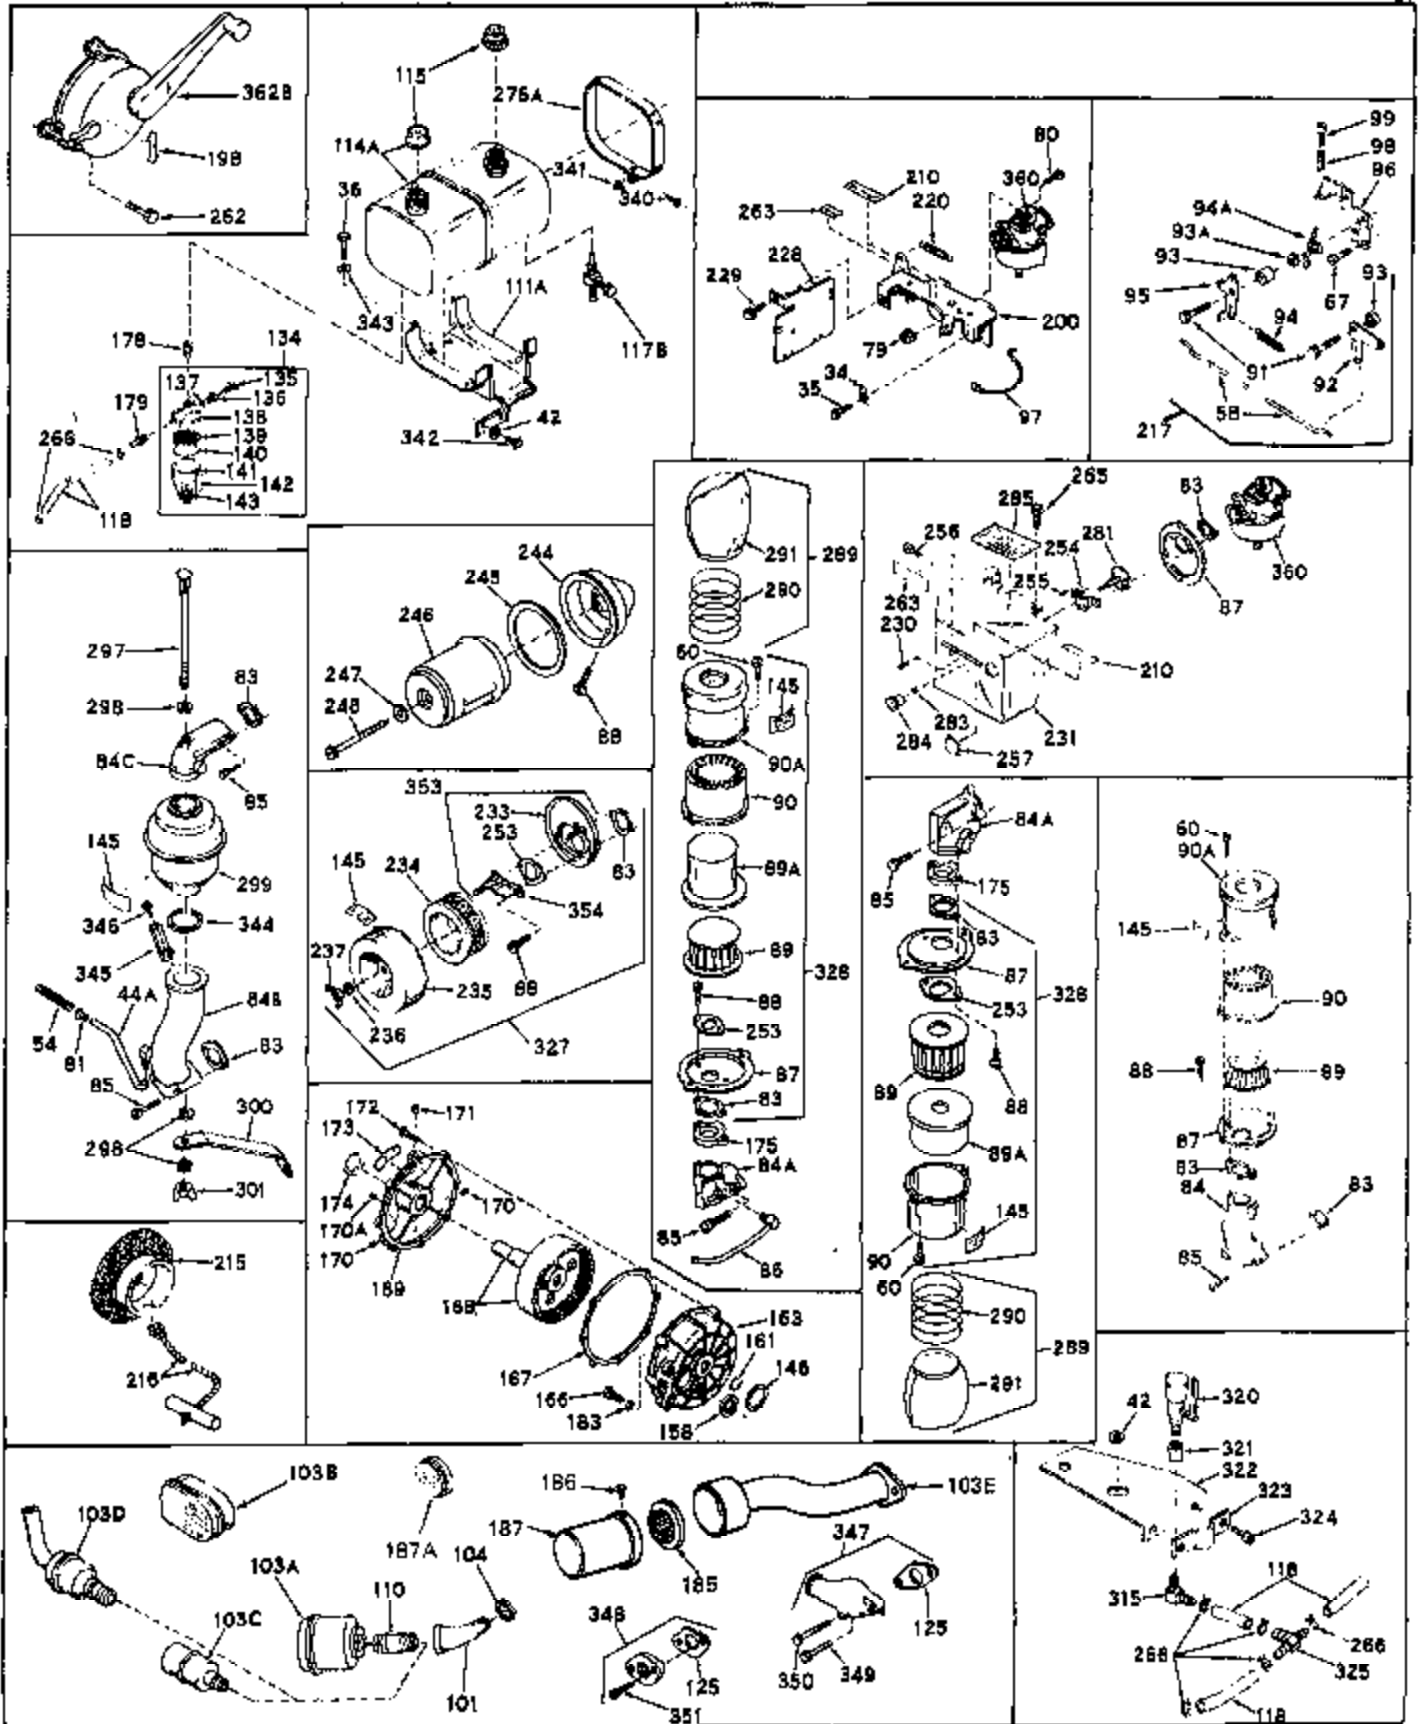

Ref #	Part Number	Qty	Description
261	650168	0	Washer, Flat
262	29716	0	Screw
264	32125	0	Cup, Starter
264A	590417	0	Screen, Starter cup
266	26460	0	Clamp, Fuel line
267	33356	0	Terminal, Ground
268	31584	0	Cup, Spark plug
269	31583	0	Clamp, Wire
270	31461	0	Bushing, Crankshaft
271	31546	0	Bushing, Crankshaft
272	31660	0	Cover, Fuel pump pad
275	31386	0	Spring, Governor
276	31697	0	Strap, Fuel tank
277	29212	0	Screw
277	650451	0	Screw
278	6202	0	Screw
286	27275	0	Clip, Hi-tension wire
286	29443	0	Clip, Fuel line
289	730512	0	Kit, Pre-cleaner
290	31667	0	Spring, Pre-cleaner bag
291	31668	0	Bag, Pre-cleaner
296A	650147	0	Washer, Flat
296	28942	0	Screw
296	650229	0	Screw
305	30547A	0	Contact Assy., Breaker
306	30548A	0	Condenser
307	631021	0	Inlet Needle, Seat & Clip Assy.
309	31855	0	Retainer, Bearing
310	27183	0	Washer, Fiber
311	650580	0	Nut, Lock
318	650583	0	Washer, Flat
328	730127	0	Cleaner Assy., Air (Poly)
335	32130	0	Decal, Long Life
352	8274	0	Lockwasher
360	631067A	0	Carburetor
361	610689A	0	Magneto, Tecumseh
361A	33018	0	Harness, Adapter
362	590420	0	Starter, Rewind
363	29965	0	Motor, Starter (12 Volt)
363	32468	0	Motor, Starter (12 Volt)
363	32468A	0	Motor, Starter (12 Volt)
363	32468B	0	Motor, Starter (12 Volt)
364	33235	0	Gasket Set