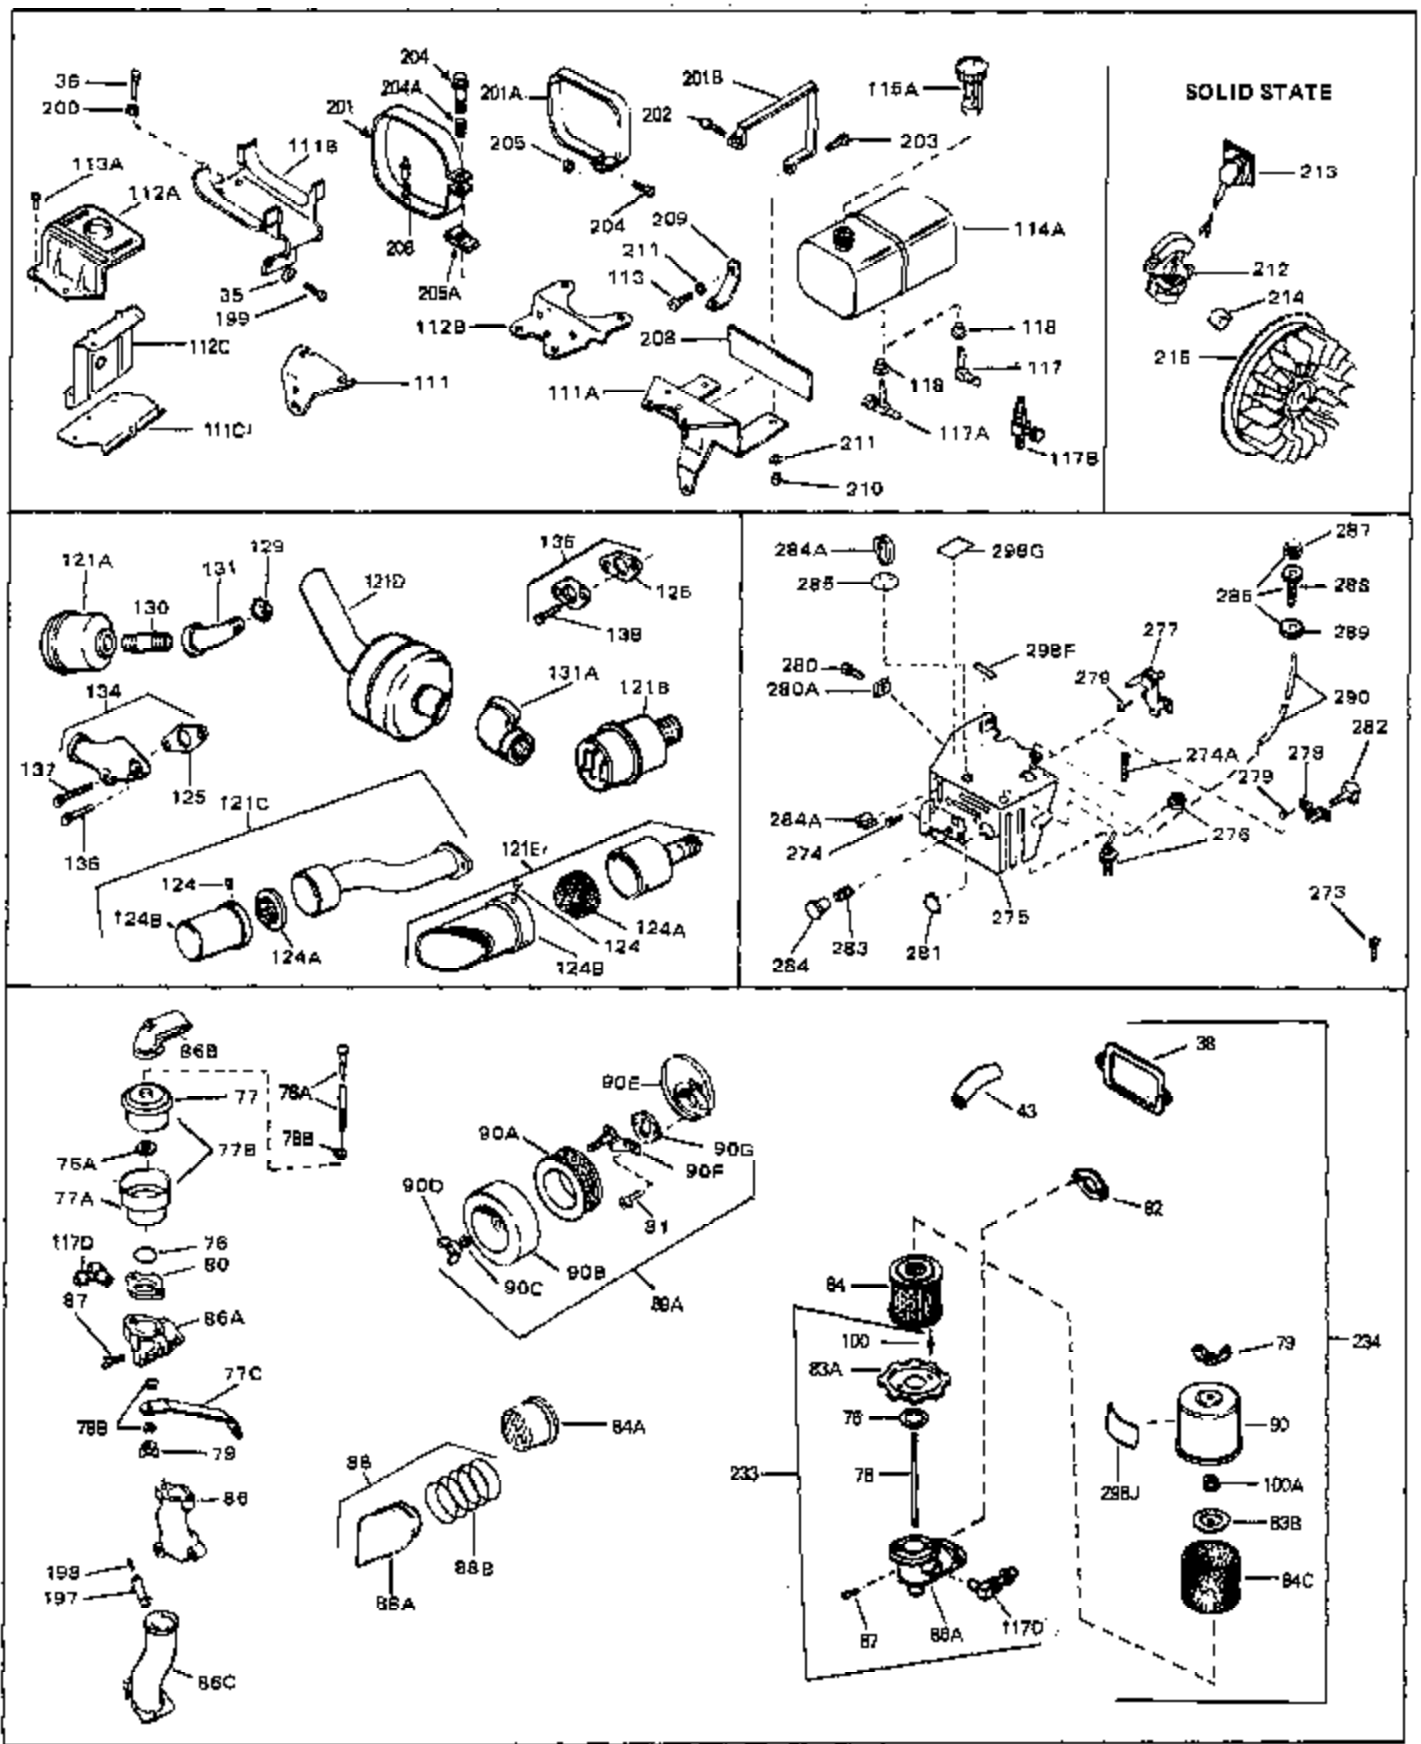

Ref #	Part Number	Qty	Description
35	26073	0	Washer, Connecting rod bolt
35	650570	0	Washer, Flat
35	650691	0	Washer, Flat
36	650694A	0	Screw, Hex flange hd., 5/16-18 x 2
36	650695A	0	Screw, Hex flange hd., 5/16-18 x 2-1/4
36	650697A	0	Screw, Hex flange hd., 5/16-18 x 2-1/2
38	27896	0	Gasket, Breather cover
43	27627	0	Tube, Breather
81	28820	0	Screw
81	30196	0	Screw
81	650521	0	Screw
82	27272	0	Gasket, Air cleaner
86A	34697	0	Elbow, Air cleaner
89A	730128	0	Cleaner Assy., Air
111A	31694	0	Bracket, Fuel tank
113	650561	0	Screw
117	28584	0	Strainer & Elbow
117B	33053	0	Valve, Fuel strainer & shut-off
121E	391026	0	Muffler
121A	29633	0	Muffler
124A	33171	0	Screen, Muffler
124B	33185	0	Cover & Tube, Muffler
124	650578	0	Screw
125	27930	0	Gasket, Exhaust
129	32862	0	Nut, Conduit (1/4" thick)
130	30244	0	Nipple, Exhaust pipe (2-1/2")
131	30209	0	Elbow, Exhaust (45°)
134	31288	0	Muffler Adapter Kit
135	730130	0	Muffler Adapter Kit
136	6021A	0	Screw, Hex flange hd., 5/16-18 x 1-1/2
137	650697A	0	Screw, Hex flange hd., 5/16-18 x 2-1/2
138	30196	0	Screw
201B	31697	0	Strap, Fuel tank
202	29212	0	Screw
203	6202	0	Screw
210	29752	0	Nut
233	34819	0	Elbow Assy., Air cleaner
234	730561	0	Air Cleaner Kit, Dual Element upright,
273	650687	0	Screw, Pan hd. self-tap, 10-32 x 5/16