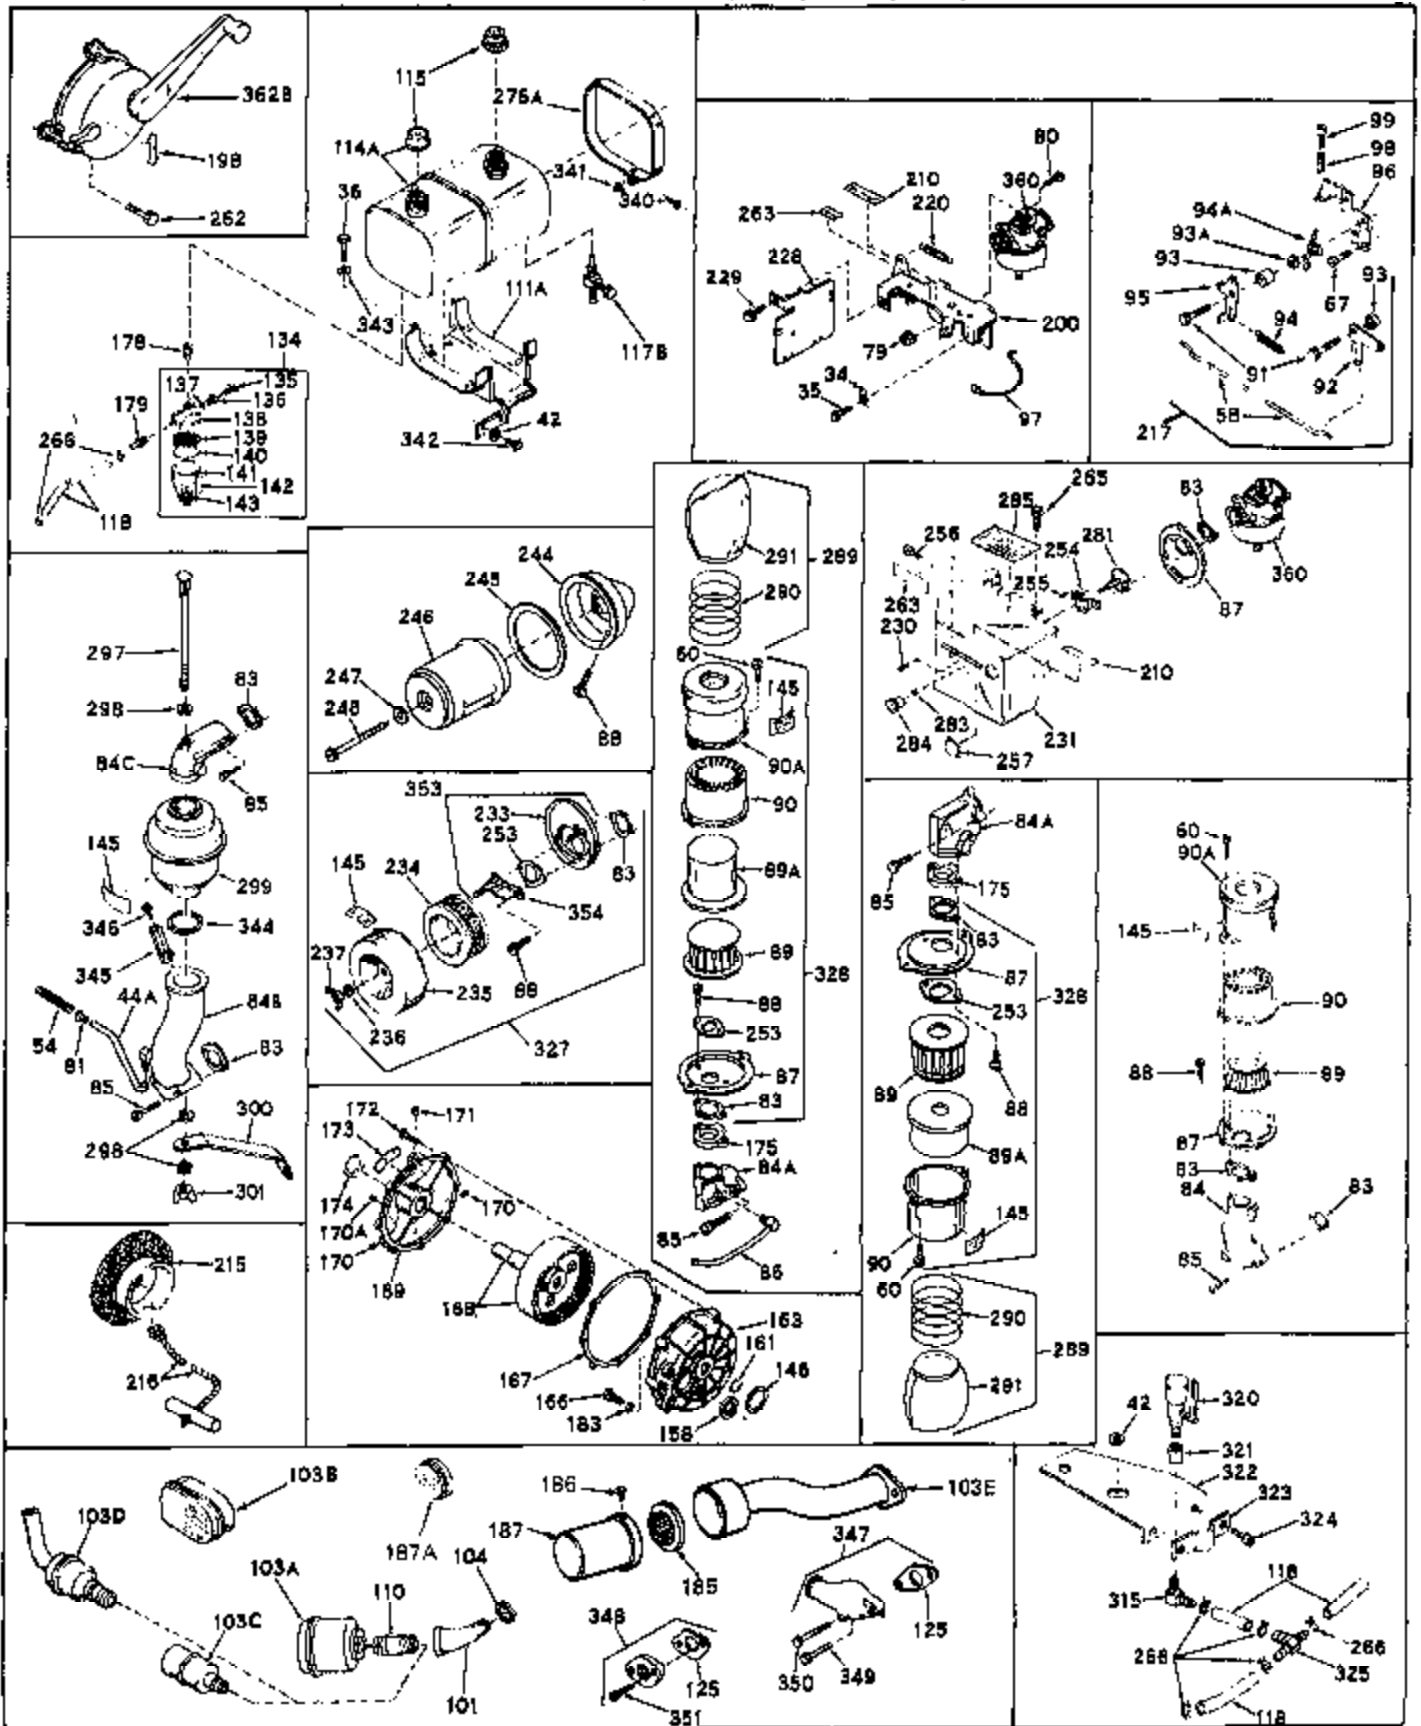

Ref #	Part Number	Qty	Description
34	27793	0	Clip, Conduit
35	28942	0	Screw
36	650694	0	Screw, Hex hd. cap, 5/16-18 x 2
36	650695	0	Screw, Hex hd. cap, 5/16-18 x 2-1/4 (Grade 8
36	650697	0	Screw, Hex hd. cap, 5/16-18 x 2-1/2
42	26073	0	Washer, Connecting rod bolt
54	28819	0	Spring, Fuel line
54	31778	0	Spring, Coil
60	650152	0	Screw
67	650399	0	Screw, Phil. fil. hd. Sems, 10-32 x 5/8
79	29752	0	Nut
80	650572	0	Screw
83	27272	0	Gasket, Air cleaner
84C	31810	0	Elbow, Air cleaner
85	29786	0	Screw
85	650163	0	Screw, Fil. hd. Sems, 10-32 x 7/8
85	650416	0	Screw, Rd. hd. Sems, 10-32 x 1
85	650605	0	Screw
88	28820	0	Screw
88	650399	0	Screw, Phil. fil. hd. Sems, 10-32 x 5/8
88	650521	0	Screw
91	30312	0	Screw, Hex washer hd. Sems, 10-32 x 1/2
98	28569	0	Spring, Compression
98	32924	0	Spring, Compression
99	650223	0	Screw, Fil. slotted hd. Sems, 8-32 x 5/8
99	650688	0	Screw, Hex hd., 10-32 x 1-5/16" (Drilled
99	29500	0	Screw, Fil. hd. mach., Sems, 8-32 x 3/4
104	28443	0	Nut, Conduit (1/8" thick)
104	32862	0	Nut, Conduit (1/4" thick)
110	30244	0	Nipple, Exhaust pipe (2-1/2")
115	32387A	0	Cap, Fuel filler (Charcoal Plastic) (Spurt
115	33032	0	Cap, Fuel filler (Red Plastic) (Spurt
118	29774	0	Line, Fuel (Braided 8.25")
118	30705	0	Line, Fuel (Braided 16")
118	30962	0	Line, Fuel (Braided 32")
125	27930	0	Gasket, Exhaust
145	31871	0	Decal, Air cleaner
146	28451	0	Gasket, Housing
171	24590	0	Plug, Pipe
215	28301	0	Pulley, Starter
216	590343	0	Rope & Handle Assy., Starter
228	30820	0	Baffle, Heat
229	28942	0	Screw
230	650257	0	Screw, Pan hd. Sems, 8-32 x 5/16
253	30767	0	Spacer, Air cleaner
255	28820	0	Screw
256	650760	0	Screw
257	31291	0	Plug, Cover
262	29716	0	Screw
265	650701	0	Screw, Hex washer hd. shakeproof,
266	26460	0	Clamp, Fuel line
289	730512	0	Kit, Pre-cleaner
290	31667	0	Spring, Pre-cleaner bag
291	31668	0	Bag, Pre-cleaner
298	27183	0	Washer, Fiber
299	31820	0	Cleaner Assy., Oil bath
300	31821	0	Brace, Cleaner
301	650513	0	Nut, Wing