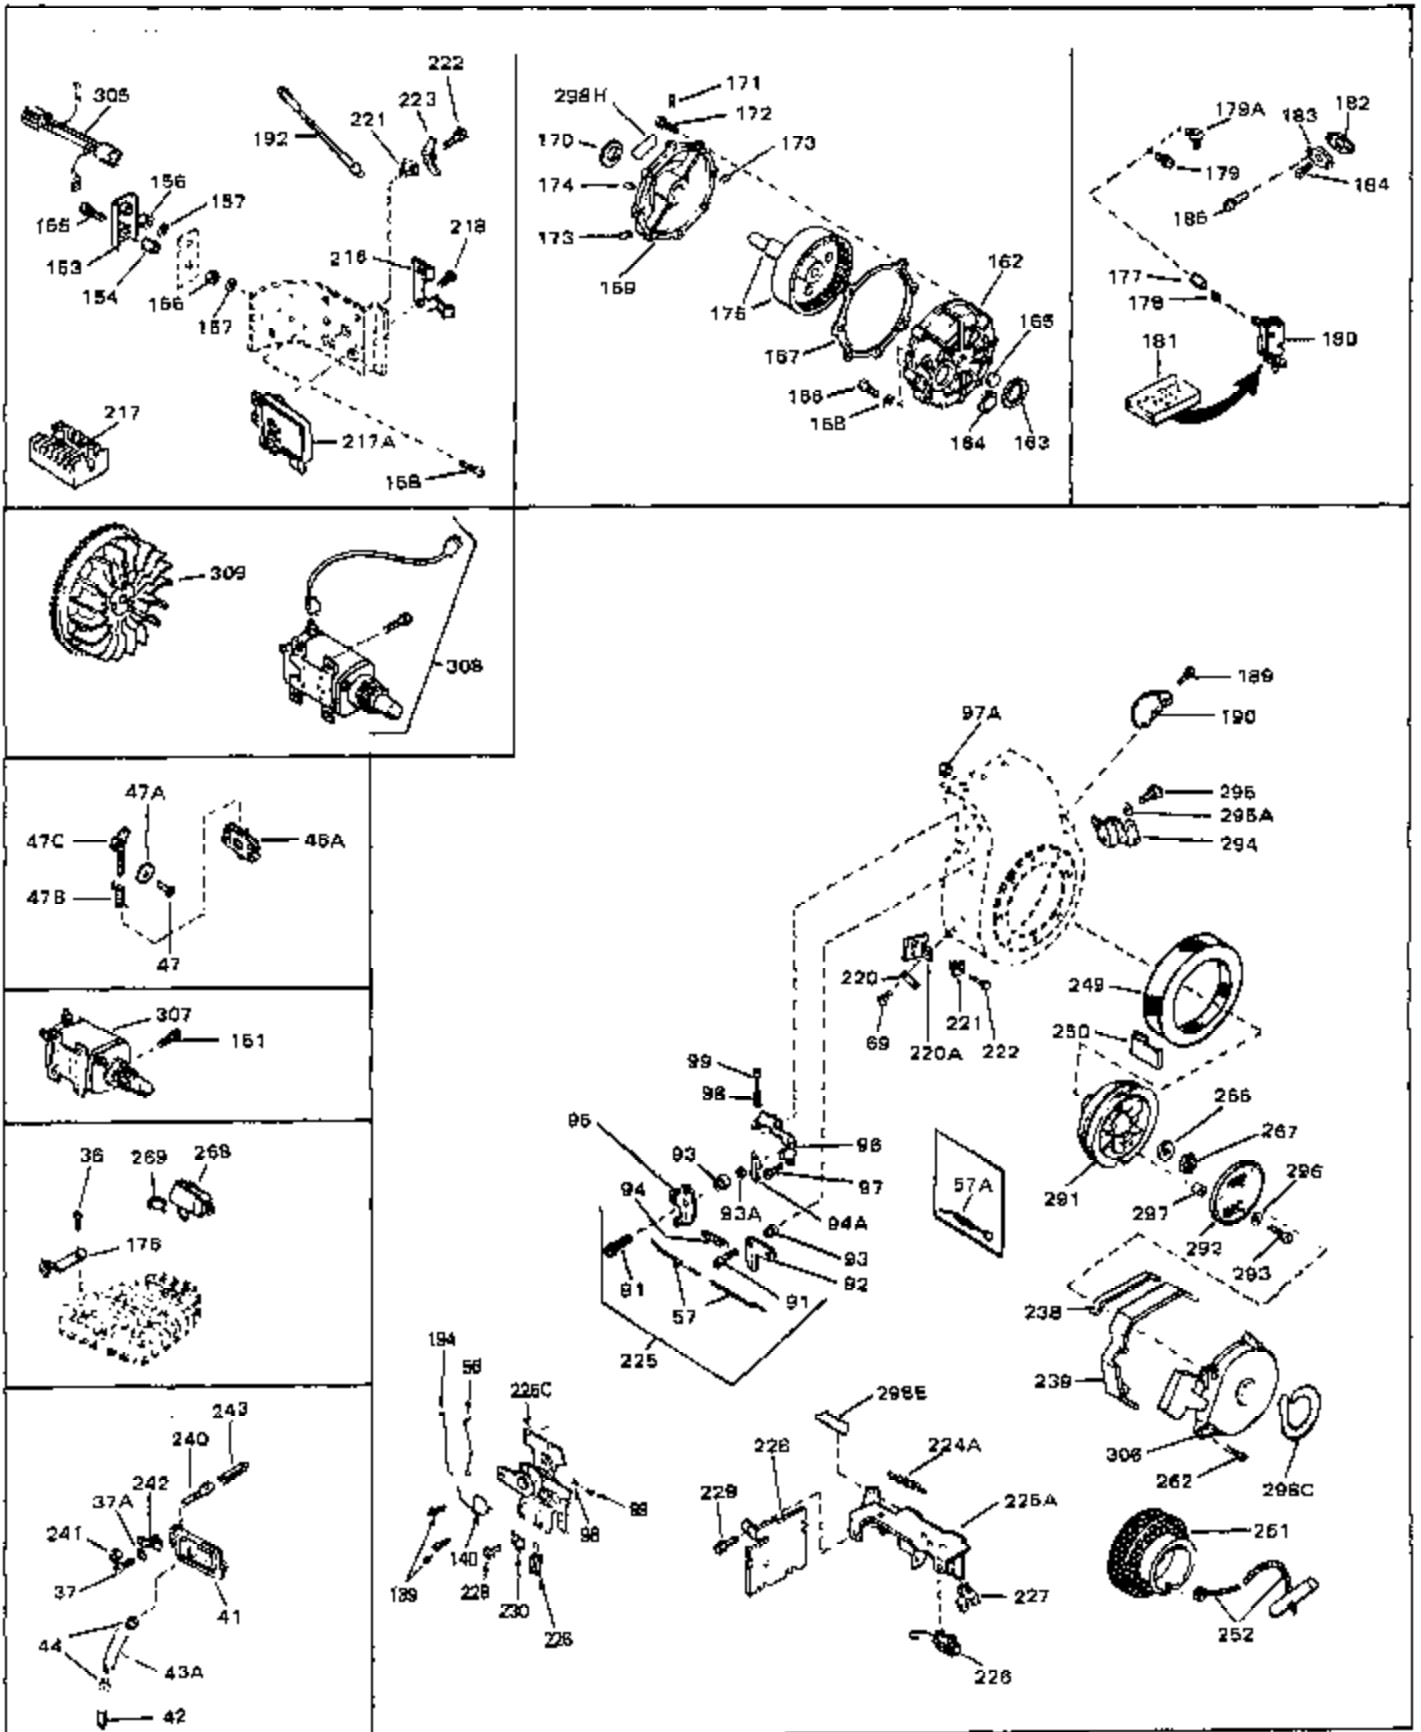

Ref #	Part Number	Qty	Description
36	650694A	0	Screw, Hex flange hd., 5/16-18 x 2
36	650695A	0	Screw, Hex flange hd., 5/16-18 x 2-1/4
36	650697A	0	Screw, Hex flange hd., 5/16-18 x 2-1/2
37	650128	0	Screw
37	650597	0	Screw, Hex washer hd., 10-24 x 5/8
37A	27261	0	Washer, Flat
41	28425	0	Cover, Valve chamber
56	31710	0	Link, Throttle
69	29747A	0	Screw
98	32924	0	Spring, Compression
98	28569	0	Spring, Compression
98	31342	0	Spring, Compression
99	29500	0	Screw, Fil. hd. mach., Sems, 8-32 x 3/4
99	650549	0	Screw
99	650688	0	Screw, Hex hd., 10-32 x 1-5/16" (Drilled
182	32683	0	Gasket, Fuel pump
183	32955	0	Cover, Fuel pump pad
184	9556	0	Plug, Oil drain (Sq. hd. pipe, 1/8-27)
185	30688	0	Screw, Hex hd. Sems, 1/4-20 x 1/2
225	730152	0	Control Assy., Speed
226	610973	0	Terminal Assy.
227	33177	0	Terminal
262	29716	0	Screw
266	650815	0	Washer, Belleville
267	8115	0	Nut, Hex
305	33018	0	Harness, Adapter
306	590420	0	Starter, Rewind
308	32386	0	Starter Motor Kit (110-120 Volt)
308	32901	0	Starter Motor Kit (110-120 Volt)
308	33328	0	Starter Motor Kit (110-120 Volt)
308	33328A	0	Starter Motor Kit (110-120 Volt)
308	33518	0	Starter Motor Kit (110-120 Volt)
308	33518A	0	Starter Motor Kit (110-120 Volt)
308	33518B	0	Starter Motor Kit (110-120 Volt)
309	30811A	0	Flywheel