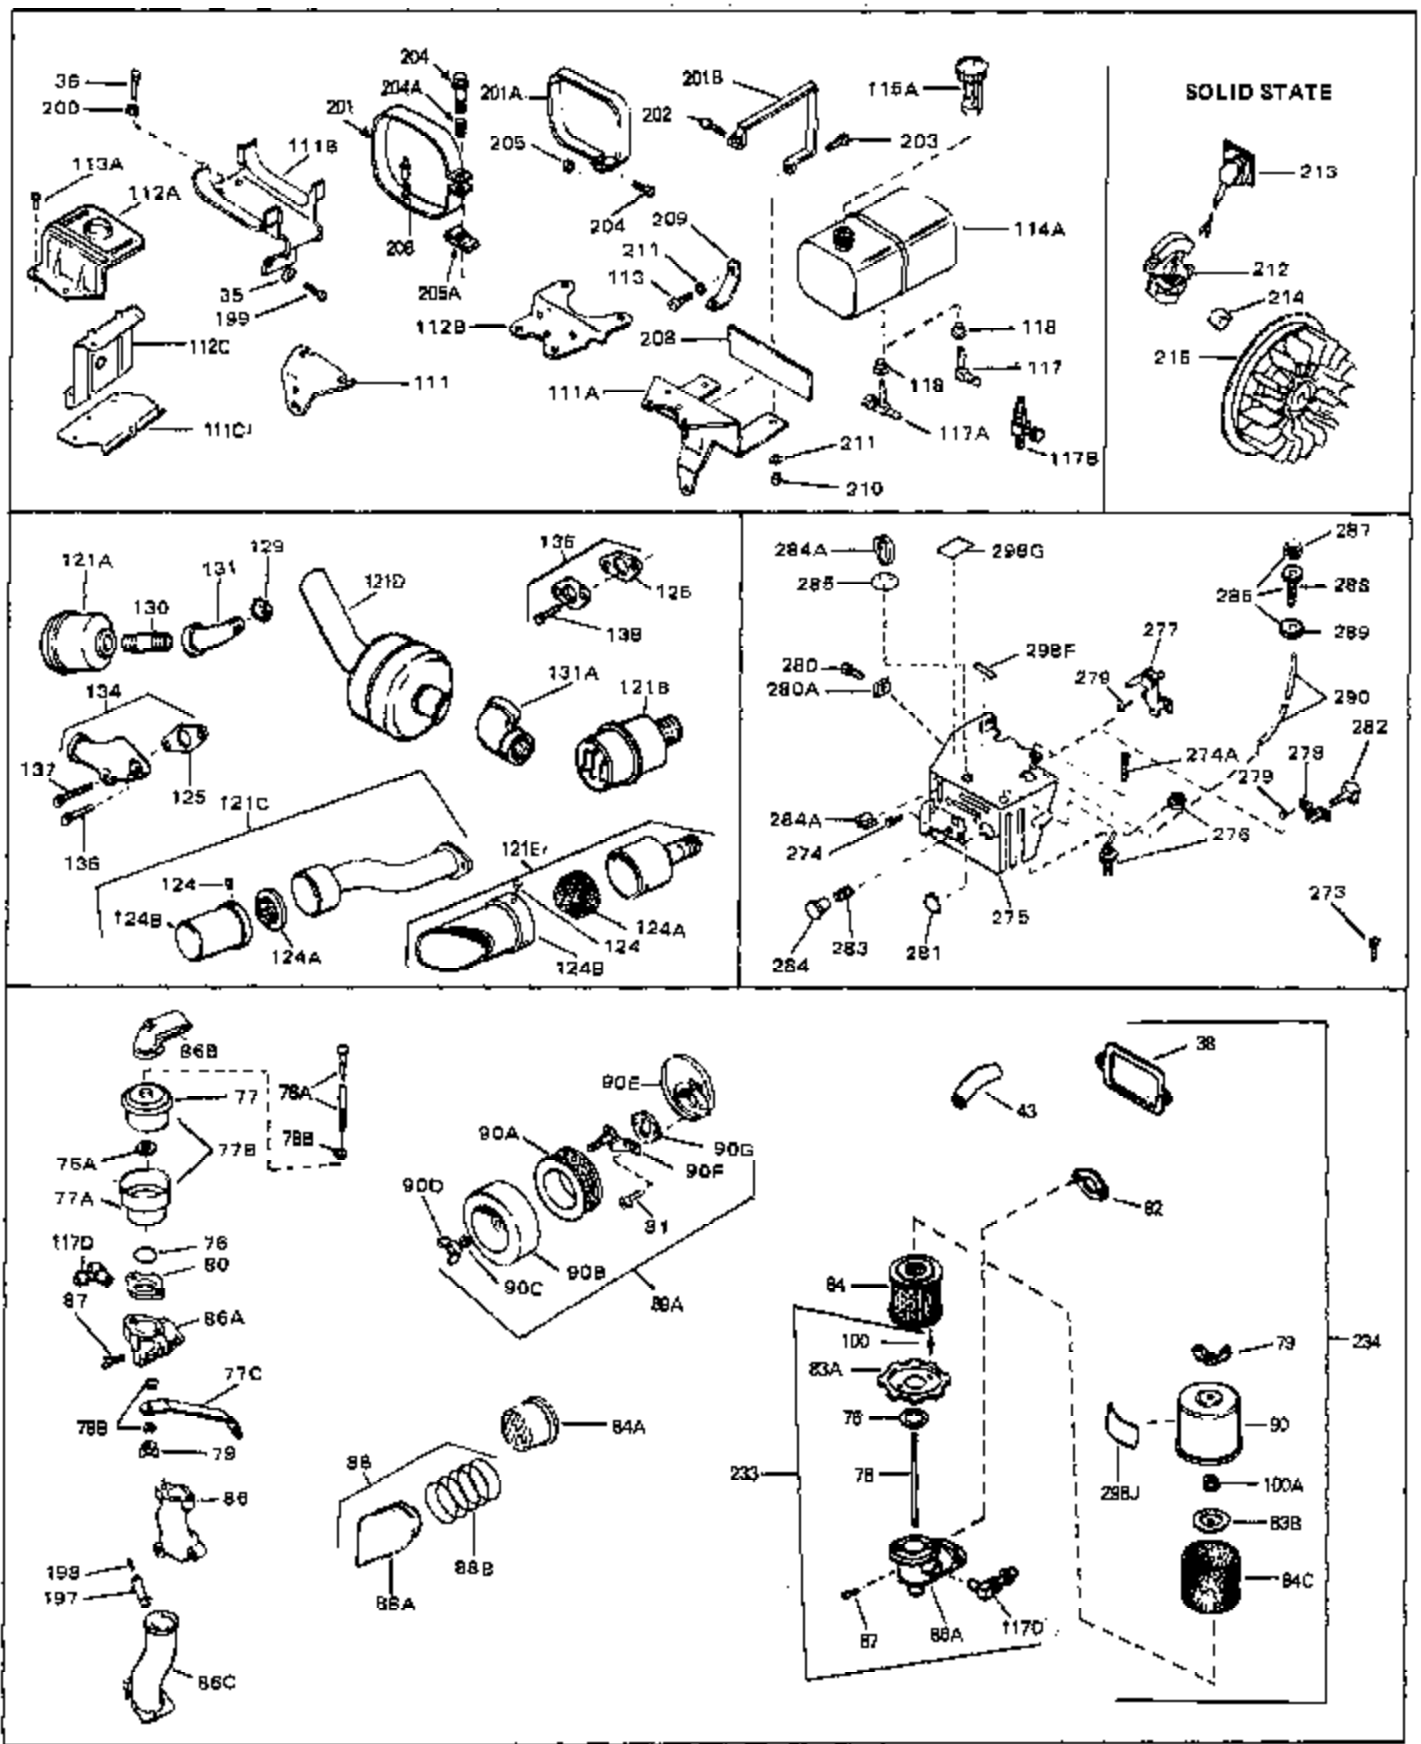

Ref #	Part Number	Qty	Description
119	30705	0	Line, Fuel (Braided 16")
119	30962	0	Line, Fuel (Braided 32")
120	26460	0	Clamp, Fuel line
125	27930	0	Gasket, Exhaust
132	650139	0	Screw
132	650548	0	Screw, Hex washer hd., 8-32 x 5/16
144	650542	0	Screw, Hex hd. cap, 5/16 18 x 13/16
146	29538	0	Base, Mounting
147	650128	0	Screw
148	30622	0	Extension, Blower housing
150	16645	0	Lockwasher
186	27275	0	Clip, Hi-tension wire
186	29443	0	Clip, Fuel line
186	33685	0	Clip, Hi-tension wire
224	31386	0	Spring, Governor
225B	31711B	0	Bracket Assy., Speed control
226	610973	0	Terminal Assy.
244	31793	0	Bearing, Ball
245	31792	0	Washer, Thrust
246	31855	0	Retainer, Bearing
247	650778	0	Washer, Lock
248	650580	0	Nut, Lock
262	29716	0	Screw
264	32125	0	Cup, Starter
265	590417	0	Screen, Starter cup
266	650815	0	Washer, Belleville
267	8115	0	Nut, Hex
298	34346	0	Decal, Instruction
298B	31752	0	Decal, Air cleaner
298A	31517	0	Decal, H.P. (5 H.P.)
298A	32173	0	Decal, H.P. (6 H.P.)
298A	33310	0	Decal, Mini-Bike (5 H.P.)
298A	34316	0	Decal, Name
299	30547A	0	Contact Assy., Breaker
300	30548B	0	Condenser
301	631021	0	Inlet Needle, Seat & Clip Assy.
303	631067A	0	Carburetor
304	610689A	0	Magneto, Tecumseh
306	590420	0	Starter, Rewind
310	33235	0	Gasket Set