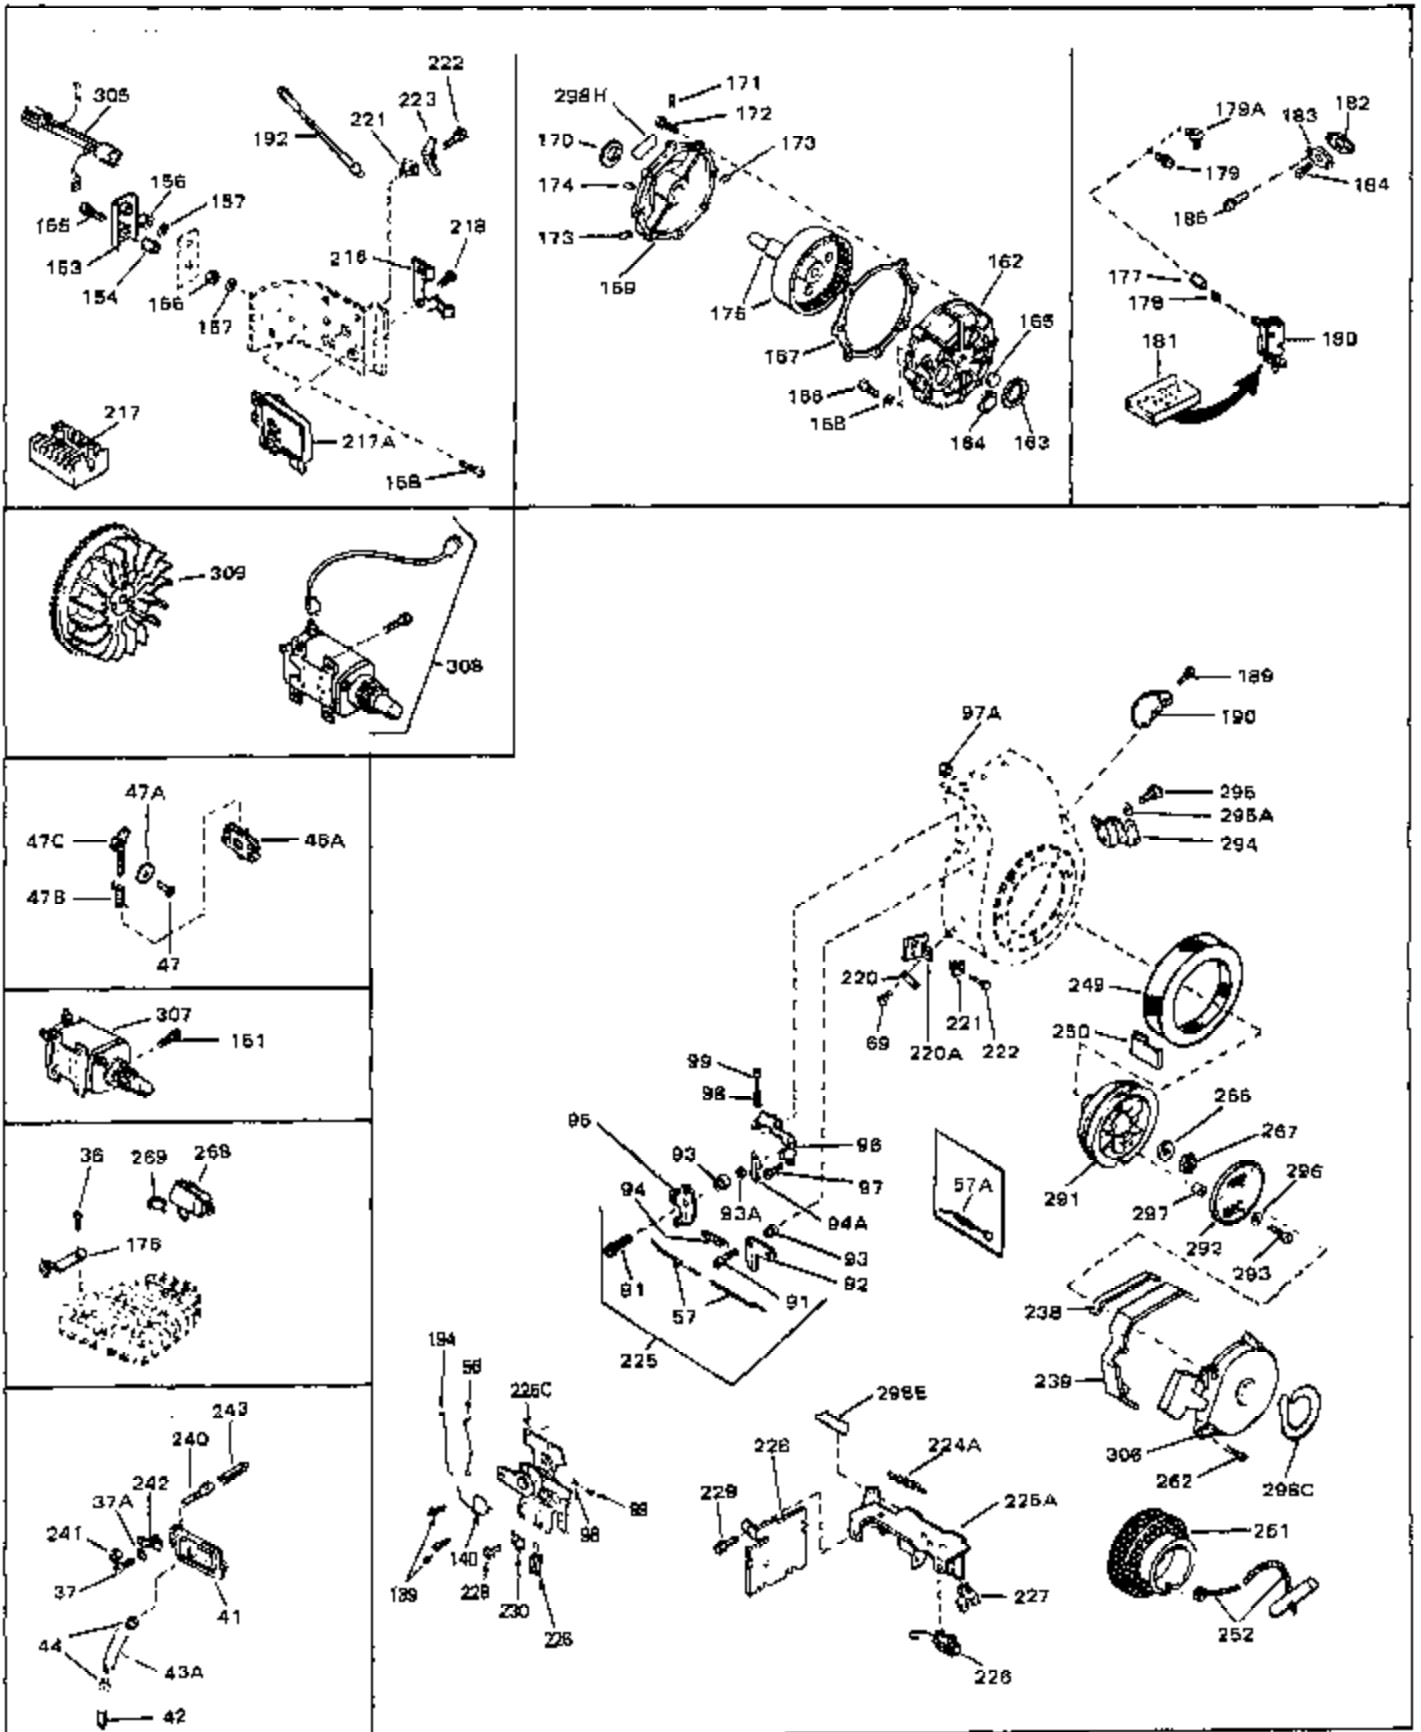

Ref #	Part Number	Qty	Description
36	650694A	0	Screw, Hex flange hd., 5/16-18 x 2
36	650695A	0	Screw, Hex flange hd., 5/16-18 x 2-1/4
36	650697A	0	Screw, Hex flange hd., 5/16-18 x 2-1/2
37	650128	0	Screw
37	650597	0	Screw, Hex washer hd., 10-24 x 5/8
37A	27261	0	Washer, Flat
41	28425	0	Cover, Valve chamber
42	28819	0	Spring, Fuel line
43A	32447	0	Tube, Breather
44	32446	0	Grommet, Breather tube
56	31710	0	Link, Throttle
69	29747A	0	Screw
98	28569	0	Spring, Compression
98	31342	0	Spring, Compression
98	32924	0	Spring, Compression
99	29500	0	Screw, Fil. hd. mach., Sems, 8-32 x 3/4
99	650549	0	Screw
99	650688	0	Screw, Hex hd., 10-32 x 1-5/16" (Drilled
182	32683	0	Gasket, Fuel pump
183	32955	0	Cover, Fuel pump pad
184	9556	0	Plug, Oil drain (Sq. hd. pipe, 1/8-27)
185	30688	0	Screw, Hex hd. Sems, 1/4-20 x 1/2
225	730152	0	Control Assy., Speed
226	610973	0	Terminal Assy.
227	33177	0	Terminal
229	28942	0	Screw
230	27793	0	Clip, Conduit
262	29716	0	Screw
266	650815	0	Washer, Belleville
267	8115	0	Nut, Hex
305	33018	0	Harness, Adapter
306	590420	0	Starter, Rewind
308	32386	0	Starter Motor Kit (110-120 Volt)
308	32901	0	Starter Motor Kit (110-120 Volt)
308	33328	0	Starter Motor Kit (110-120 Volt)
308	33328A	0	Starter Motor Kit (110-120 Volt)
308	33518	0	Starter Motor Kit (110-120 Volt)
308	33518A	0	Starter Motor Kit (110-120 Volt)
308	33518B	0	Starter Motor Kit (110-120 Volt)
309	30811A	0	Flywheel