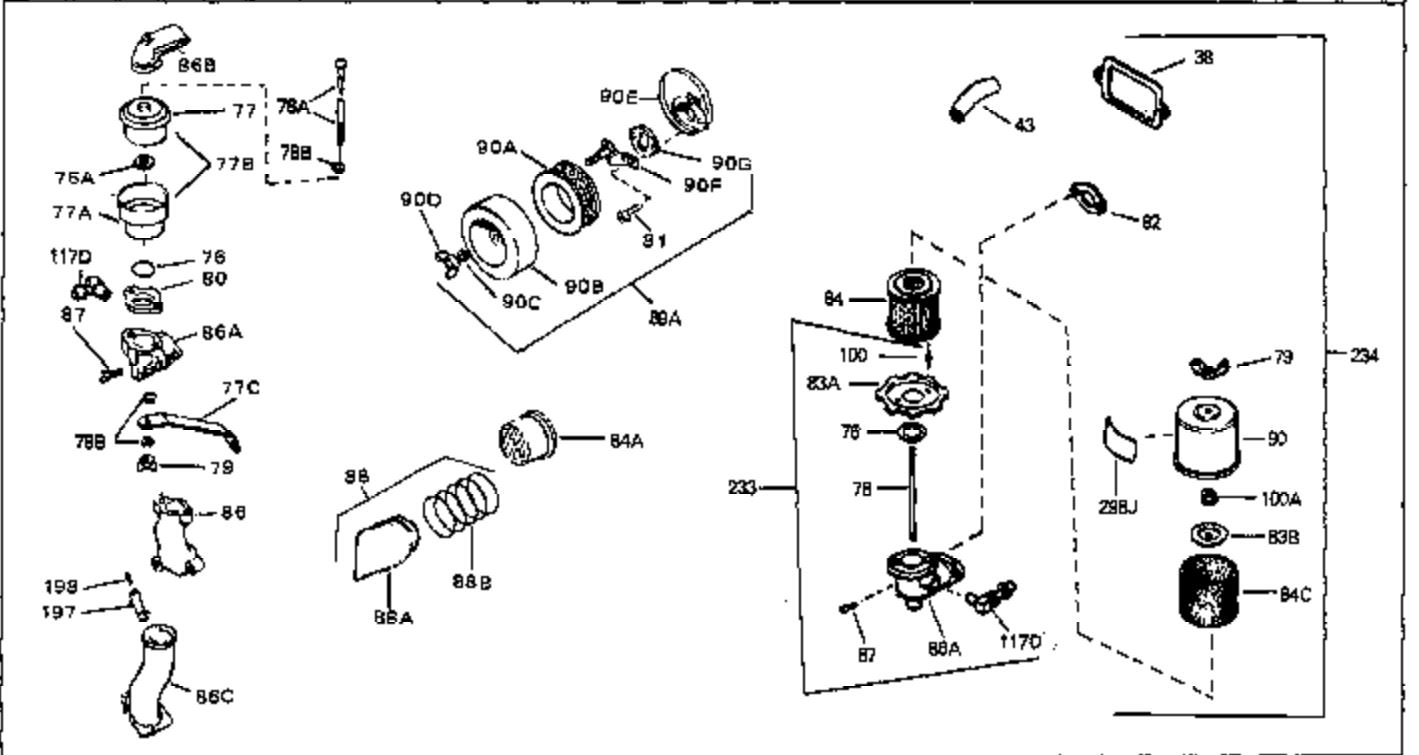

Ref #	Part Number	Qty	Description
125	27930	0	Gasket, Exhaust
126	30196	0	Screw
127	26073	0	Washer, Connecting rod bolt
128	650694A	0	Screw, Hex flange hd., 5/16-18 x 2
132	650139	0	Screw
132	650548	0	Screw, Hex washer hd., 8-32 x 5/16
144	650542	0	Screw, Hex hd. cap, 5/16 18 x 13/16
146	29538	0	Base, Mounting
147	650128	0	Screw
148	30622	0	Extension, Blower housing
149A	30747	0	Clip, Shorting
150	16645	0	Lockwasher
186	27275	0	Clip, Hi-tension wire
186	29443	0	Clip, Fuel line
186	33685	0	Clip, Hi-tension wire
224	31386	0	Spring, Governor
225B	31711B	0	Bracket Assy., Speed control
226	610973	0	Terminal Assy.
229	28942	0	Screw
230	27793	0	Clip, Conduit
244	31793	0	Bearing, Ball
245	31792	0	Washer, Thrust
246	31855	0	Retainer, Bearing
247	650778	0	Washer, Lock
248	650580	0	Nut, Lock
262	29716	0	Screw
264	32125	0	Cup, Starter
265	590417	0	Screen, Starter cup
266	650815	0	Washer, Belleville
267	8115	0	Nut, Hex
298	34346	0	Decal, Instruction
298A	31517	0	Decal, H.P. (5 H.P.)
298A	32173	0	Decal, H.P. (6 H.P.)
298A	33310	0	Decal, Mini-Bike (5 H.P.)
298A	34316	0	Decal, Name
299	30547A	0	Contact Assy., Breaker
300	30548B	0	Condenser
301	631021	0	Inlet Needle, Seat & Clip Assy.
303	631067A	0	Carburetor
304	610689A	0	Magneto, Tecumseh
306	590420	0	Starter, Rewind
310	33235	0	Gasket Set