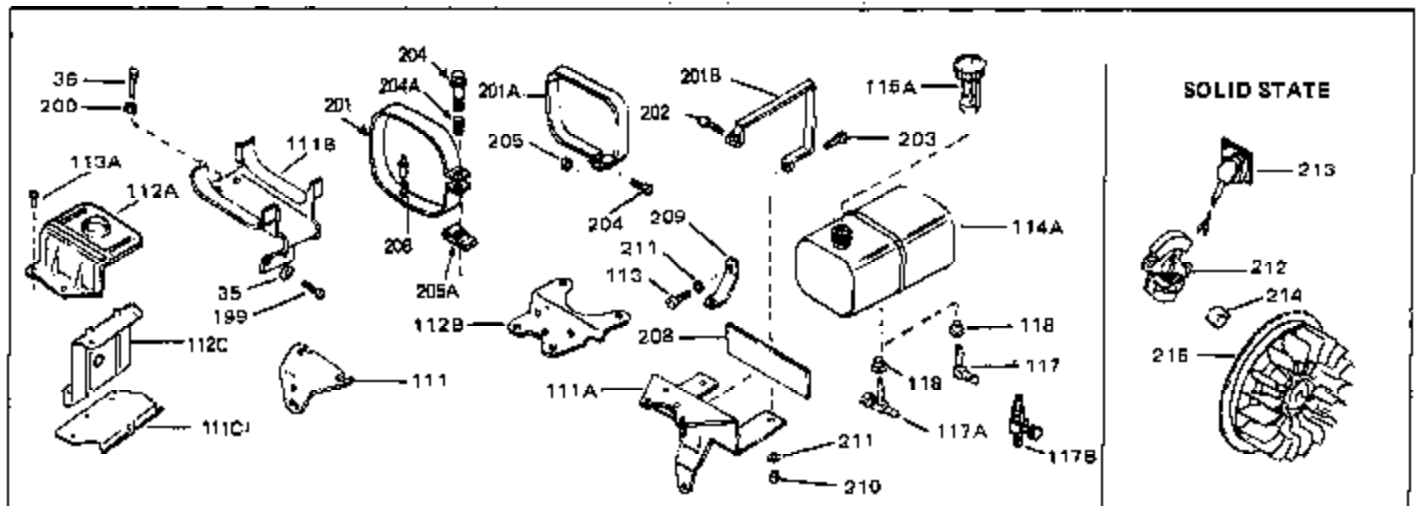

Ref #	Part Number	Qty	Description
125	27930	0	Gasket, Exhaust
126	30196	0	Screw
127	26073	0	Washer, Connecting rod bolt
128	650694A	0	Screw, Hex flange hd., 5/16-18 x 2
132	650139	0	Screw
132	650548	0	Screw, Hex washer hd., 8-32 x 5/16
144	650542	0	Screw, Hex hd. cap, 5/16 18 x 13/16
146	29538	0	Base, Mounting
147	650128	0	Screw
148	30622	0	Extension, Blower housing
149A	30747	0	Clip, Shorting
150	16645	0	Lockwasher
186	27275	0	Clip, Hi-tension wire
186	29443	0	Clip, Fuel line
186	33685	0	Clip, Hi-tension wire
224	31386	0	Spring, Governor
225B	31711B	0	Bracket Assy., Speed control
226	610973	0	Terminal Assy.
229	28942	0	Screw
230	27793	0	Clip, Conduit
244	31793	0	Bearing, Ball
245	31792	0	Washer, Thrust
246	31855	0	Retainer, Bearing
247	650778	0	Washer, Lock
248	650580	0	Nut, Lock
262	29716	0	Screw
264	32125	0	Cup, Starter
265	590417	0	Screen, Starter cup
266	650815	0	Washer, Belleville
267	8115	0	Nut, Hex
298	34346	0	Decal, Instruction
298A	31517	0	Decal, H.P. (5 H.P.)
298A	32173	0	Decal, H.P. (6 H.P.)
298A	33310	0	Decal, Mini-Bike (5 H.P.)
298A	34316	0	Decal, Name
299	30547A	0	Contact Assy., Breaker
300	30548B	0	Condenser
301	631021	0	Inlet Needle, Seat & Clip Assy.
303	631067A	0	Carburetor
304	610689A	0	Magneto, Tecumseh
306	590420	0	Starter, Rewind
310	33235	0	Gasket Set