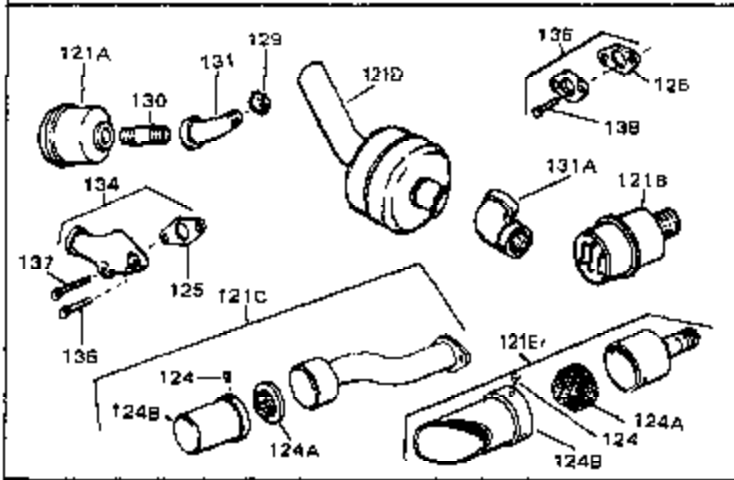

Ref #	Part Number	Qty	Description
125	27930	0	Gasket, Exhaust
126	30196	0	Screw
127	26073	0	Washer, Connecting rod bolt
128	650694A	0	Screw, Hex flange hd., 5/16-18 x 2
132	650139	0	Screw
132	650548	0	Screw, Hex washer hd., 8-32 x 5/16
144	650542	0	Screw, Hex hd. cap, 5/16 18 x 13/16
146	29538	0	Base, Mounting
147	650128	0	Screw
148	30622	0	Extension, Blower housing
149A	30747	0	Clip, Shorting
150	16645	0	Lockwasher
186	27275	0	Clip, Hi-tension wire
186	29443	0	Clip, Fuel line
186	33685	0	Clip, Hi-tension wire
224	31386	0	Spring, Governor
225B	31711B	0	Bracket Assy., Speed control
226	610973	0	Terminal Assy.
229	28942	0	Screw
230	27793	0	Clip, Conduit
244	31793	0	Bearing, Ball
245	31792	0	Washer, Thrust
246	31855	0	Retainer, Bearing
247	650778	0	Washer, Lock
248	650580	0	Nut, Lock
262	29716	0	Screw
264	32125	0	Cup, Starter
265	590417	0	Screen, Starter cup
266	650815	0	Washer, Belleville
267	8115	0	Nut, Hex
298	34346	0	Decal, Instruction
298A	31517	0	Decal, H.P. (5 H.P.)
298A	32173	0	Decal, H.P. (6 H.P.)
298A	33310	0	Decal, Mini-Bike (5 H.P.)
298A	34316	0	Decal, Name
299	30547A	0	Contact Assy., Breaker
300	30548B	0	Condenser
301	631021	0	Inlet Needle, Seat & Clip Assy.
303	631067A	0	Carburetor
304	610689A	0	Magneto, Tecumseh
306	590420	0	Starter, Rewind
310	33235	0	Gasket Set