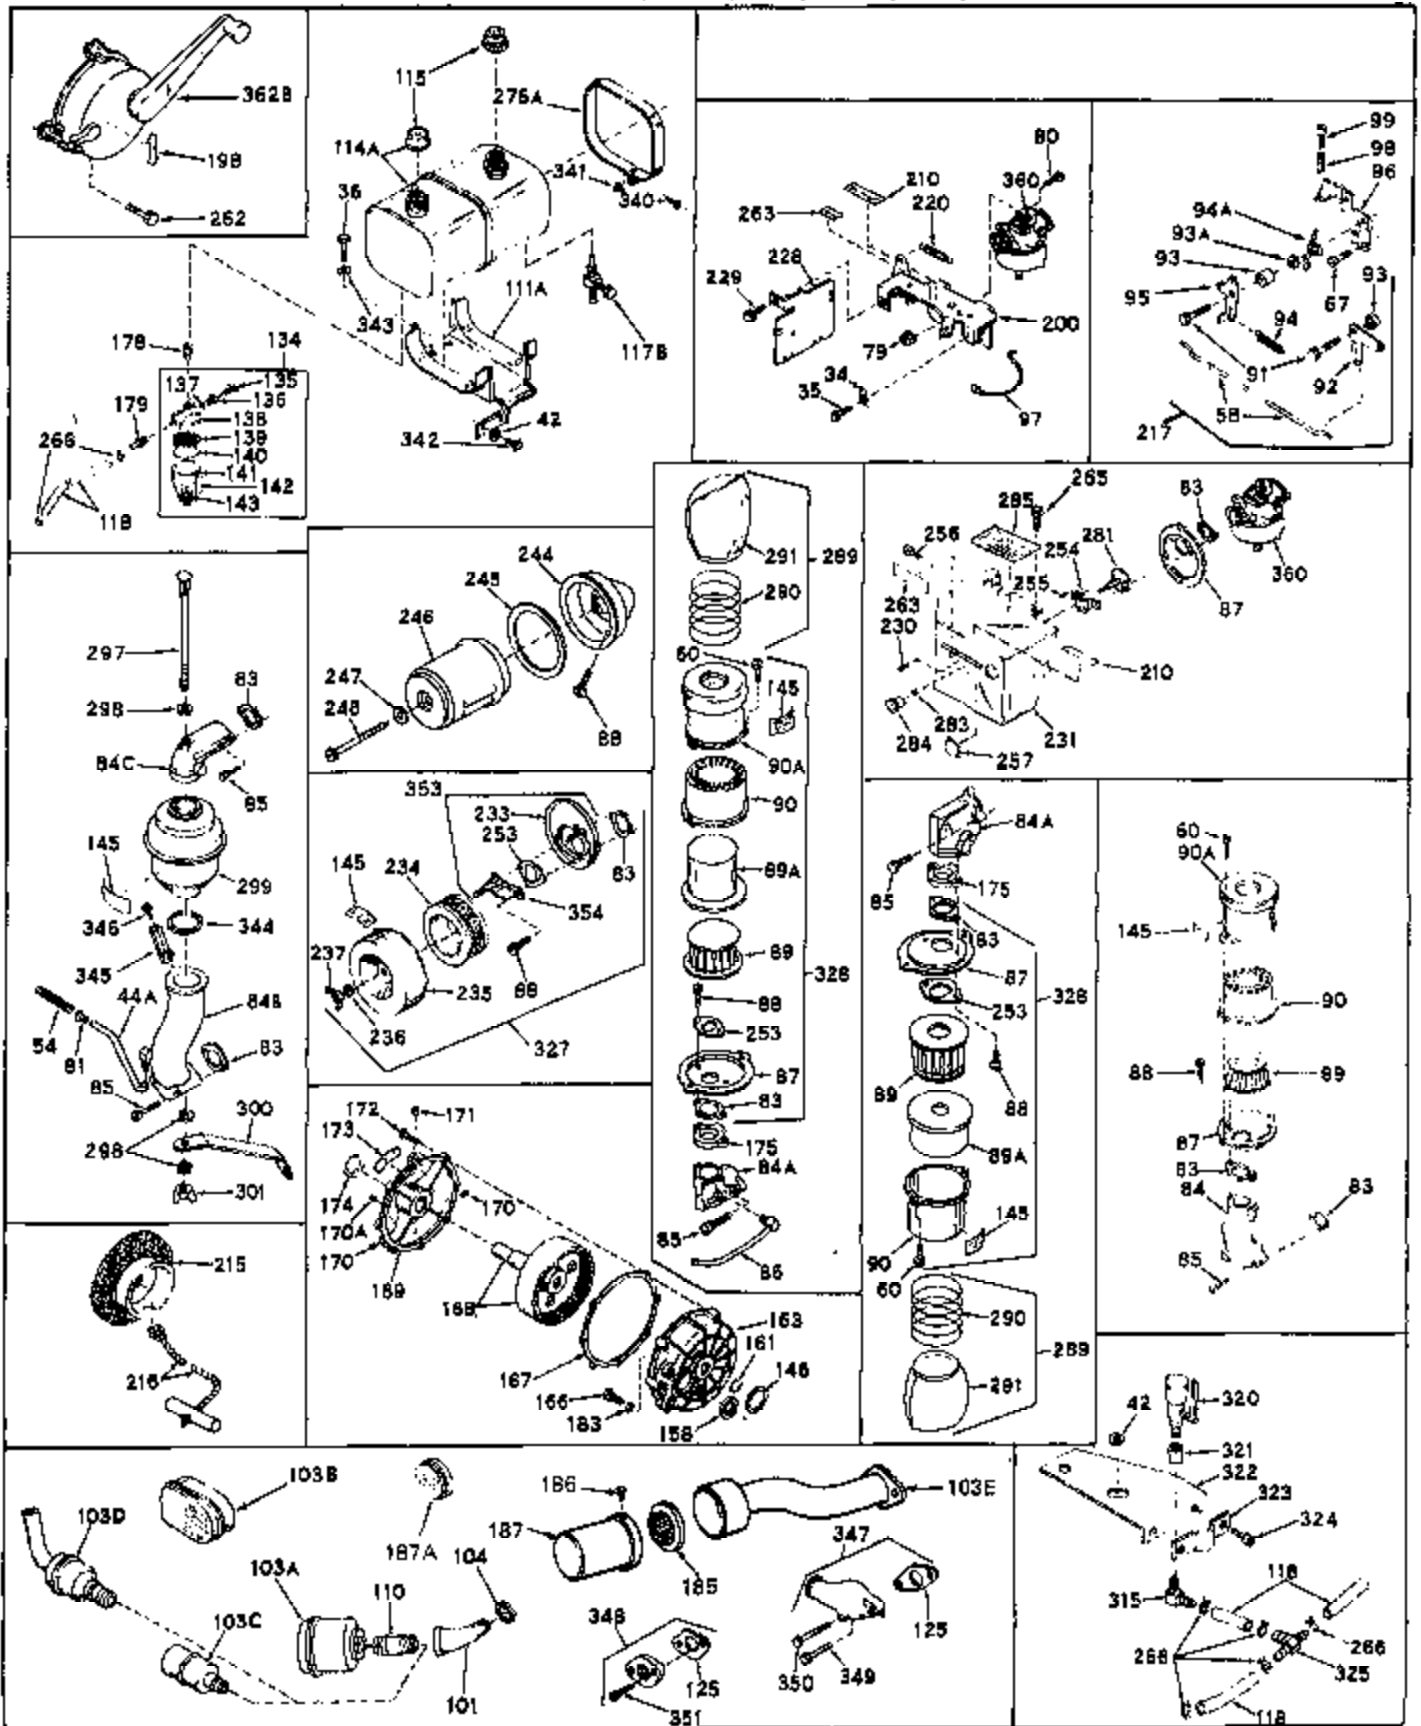

Ref #	Part Number	Qty	Description
34	27793	0	Clip, Conduit
35	28942	0	Screw
36	650694	0	Screw, Hex hd. cap, 5/16-18 x 2
36	650695	0	Screw, Hex hd. cap, 5/16-18 x 2-1/4 (Grade 8
36	650697	0	Screw, Hex hd. cap, 5/16-18 x 2-1/2
42	26073	0	Washer, Connecting rod bolt
54	28819	0	Spring, Fuel line
54	31778	0	Spring, Coil
60	650152	0	Screw
67	650399	0	Screw, Phil. fil. hd. Sems, 10-32 x 5/8
79	29752	0	Nut
80	650572	0	Screw
83	27272	0	Gasket, Air cleaner
85	29786	0	Screw
85	650163	0	Screw, Fil. hd. Sems, 10-32 x 7/8
85	650416	0	Screw, Rd. hd. Sems, 10-32 x 1
85	650605	0	Screw
88	28820	0	Screw
88	650399	0	Screw, Phil. fil. hd. Sems, 10-32 x 5/8
88	650521	0	Screw
91	30312	0	Screw, Hex washer hd. Sems, 10-32 x 1/2
98	28569	0	Spring, Compression
98	32924	0	Spring, Compression
99	29500	0	Screw, Fil. hd. mach., Sems, 8-32 x 3/4
99	650223	0	Screw, Fil. slotted hd. Sems, 8-32 x 5/8
99	650688	0	Screw, Hex hd., 10-32 x 1-5/16" (Drilled
104	28443	0	Nut, Conduit (1/8" thick)
104	32862	0	Nut, Conduit (1/4" thick)
115	32387A	0	Cap, Fuel filler (Charcoal Plastic) (Spurt
115	33032	0	Cap, Fuel filler (Red Plastic) (Spurt
118	29774	0	Line, Fuel (Braided 8.25")
118	30705	0	Line, Fuel (Braided 16")
118	30962	0	Line, Fuel (Braided 32")
125	27930	0	Gasket, Exhaust
145	31752	0	Decal, Air cleaner
146	28451	0	Gasket, Housing
171	24590	0	Plug, Pipe
215	28301	0	Pulley, Starter
216	590343	0	Rope & Handle Assy., Starter
228	30820	0	Baffle, Heat
229	28942	0	Screw
230	650257	0	Screw, Pan hd. Sems, 8-32 x 5/16
233	32380	0	Bracket, Air cleaner
234	30804	0	Element, Air cleaner
235	30805	0	Cover, Air cleaner
236	31481	0	Washer, Copper
237	650513	0	Nut, Wing
253	30767	0	Spacer, Air cleaner
255	28820	0	Screw
256	650760	0	Screw
257	31291	0	Plug, Cover
262	29716	0	Screw
265	650701	0	Screw, Hex washer hd. shakeproof,
266	26460	0	Clamp, Fuel line
289	730512	0	Kit, Pre-cleaner
290	31667	0	Spring, Pre-cleaner bag
291	31668	0	Bag, Pre-cleaner
327	730128	0	Cleaner Assy., Air