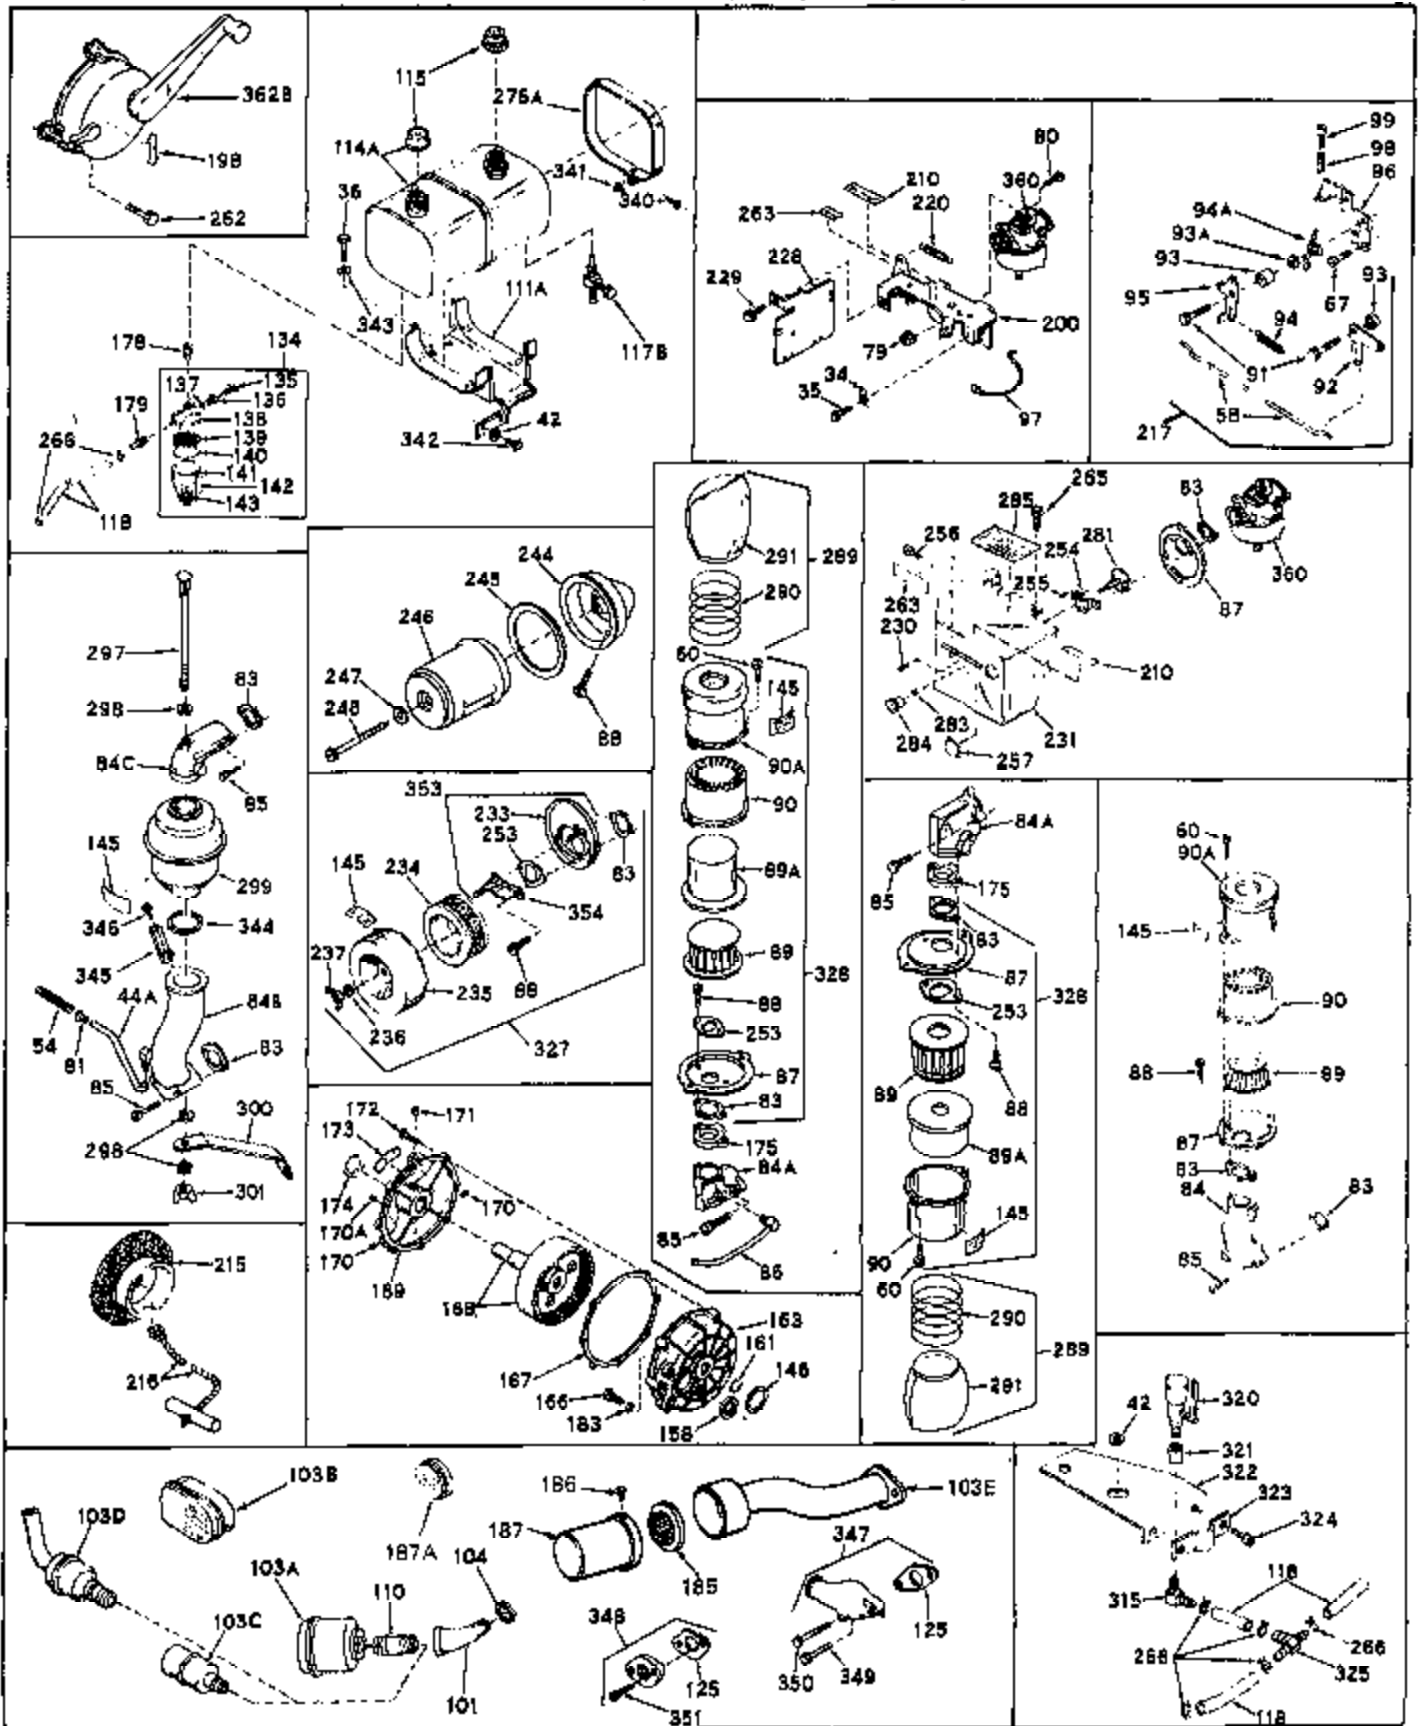

Ref #	Part Number	Qty	Description
34	27793	0	Clip, Conduit
35	28942	0	Screw
36	650694	0	Screw, Hex hd. cap, 5/16-18 x 2
36	650695	0	Screw, Hex hd. cap, 5/16-18 x 2-1/4 (Grade 8
36	650697	0	Screw, Hex hd. cap, 5/16-18 x 2-1/2
42	26073	0	Washer, Connecting rod bolt
54	28819	0	Spring, Fuel line
54	31778	0	Spring, Coil
60	650152	0	Screw
67	650399	0	Screw, Phil. fil. hd. Sems, 10-32 x 5/8
79	29752	0	Nut
80	650572	0	Screw
83	27272	0	Gasket, Air cleaner
85	29786	0	Screw
85	650163	0	Screw, Fil. hd. Sems, 10-32 x 7/8
85	650416	0	Screw, Rd. hd. Sems, 10-32 x 1
85	650605	0	Screw
88	28820	0	Screw
88	650399	0	Screw, Phil. fil. hd. Sems, 10-32 x 5/8
88	650521	0	Screw
91	30312	0	Screw, Hex washer hd. Sems, 10-32 x 1/2
97	28468	0	Wire, Ground (Female fitting both ends)
98	28569	0	Spring, Compression
98	32924	0	Spring, Compression
99	29500	0	Screw, Fil. hd. mach., Sems, 8-32 x 3/4
99	650223	0	Screw, Fil. slotted hd. Sems, 8-32 x 5/8
99	650688	0	Screw, Hex hd., 10-32 x 1-5/16" (Drilled
103A	29633	0	Muffler
104	28443	0	Nut, Conduit (1/8" thick)
104	32862	0	Nut, Conduit (1/4" thick)
115	32387A	0	Cap, Fuel filler (Charcoal Plastic) (Spurt
115	33032	0	Cap, Fuel filler (Red Plastic) (Spurt
118	29774	0	Line, Fuel (Braided 8.25")
118	30705	0	Line, Fuel (Braided 16")
118	30962	0	Line, Fuel (Braided 32")
125	27930	0	Gasket, Exhaust
145	31752	0	Decal, Air cleaner
146	28451	0	Gasket, Housing
171	24590	0	Plug, Pipe
215	28301	0	Pulley, Starter
216	590343	0	Rope & Handle Assy., Starter
228	30820	0	Baffle, Heat
229	28942	0	Screw
230	650257	0	Screw, Pan hd. Sems, 8-32 x 5/16
233	32380	0	Bracket, Air cleaner
234	30804	0	Element, Air cleaner
235	30805	0	Cover, Air cleaner
236	31481	0	Washer, Copper
237	650513	0	Nut, Wing
253	30767	0	Spacer, Air cleaner
255	28820	0	Screw
256	650760	0	Screw
257	31291	0	Plug, Cover
262	29716	0	Screw
265	650701	0	Screw, Hex washer hd. shakeproof,
266	26460	0	Clamp, Fuel line
289	730512	0	Kit, Pre-cleaner
290	31667	0	Spring, Pre-cleaner bag