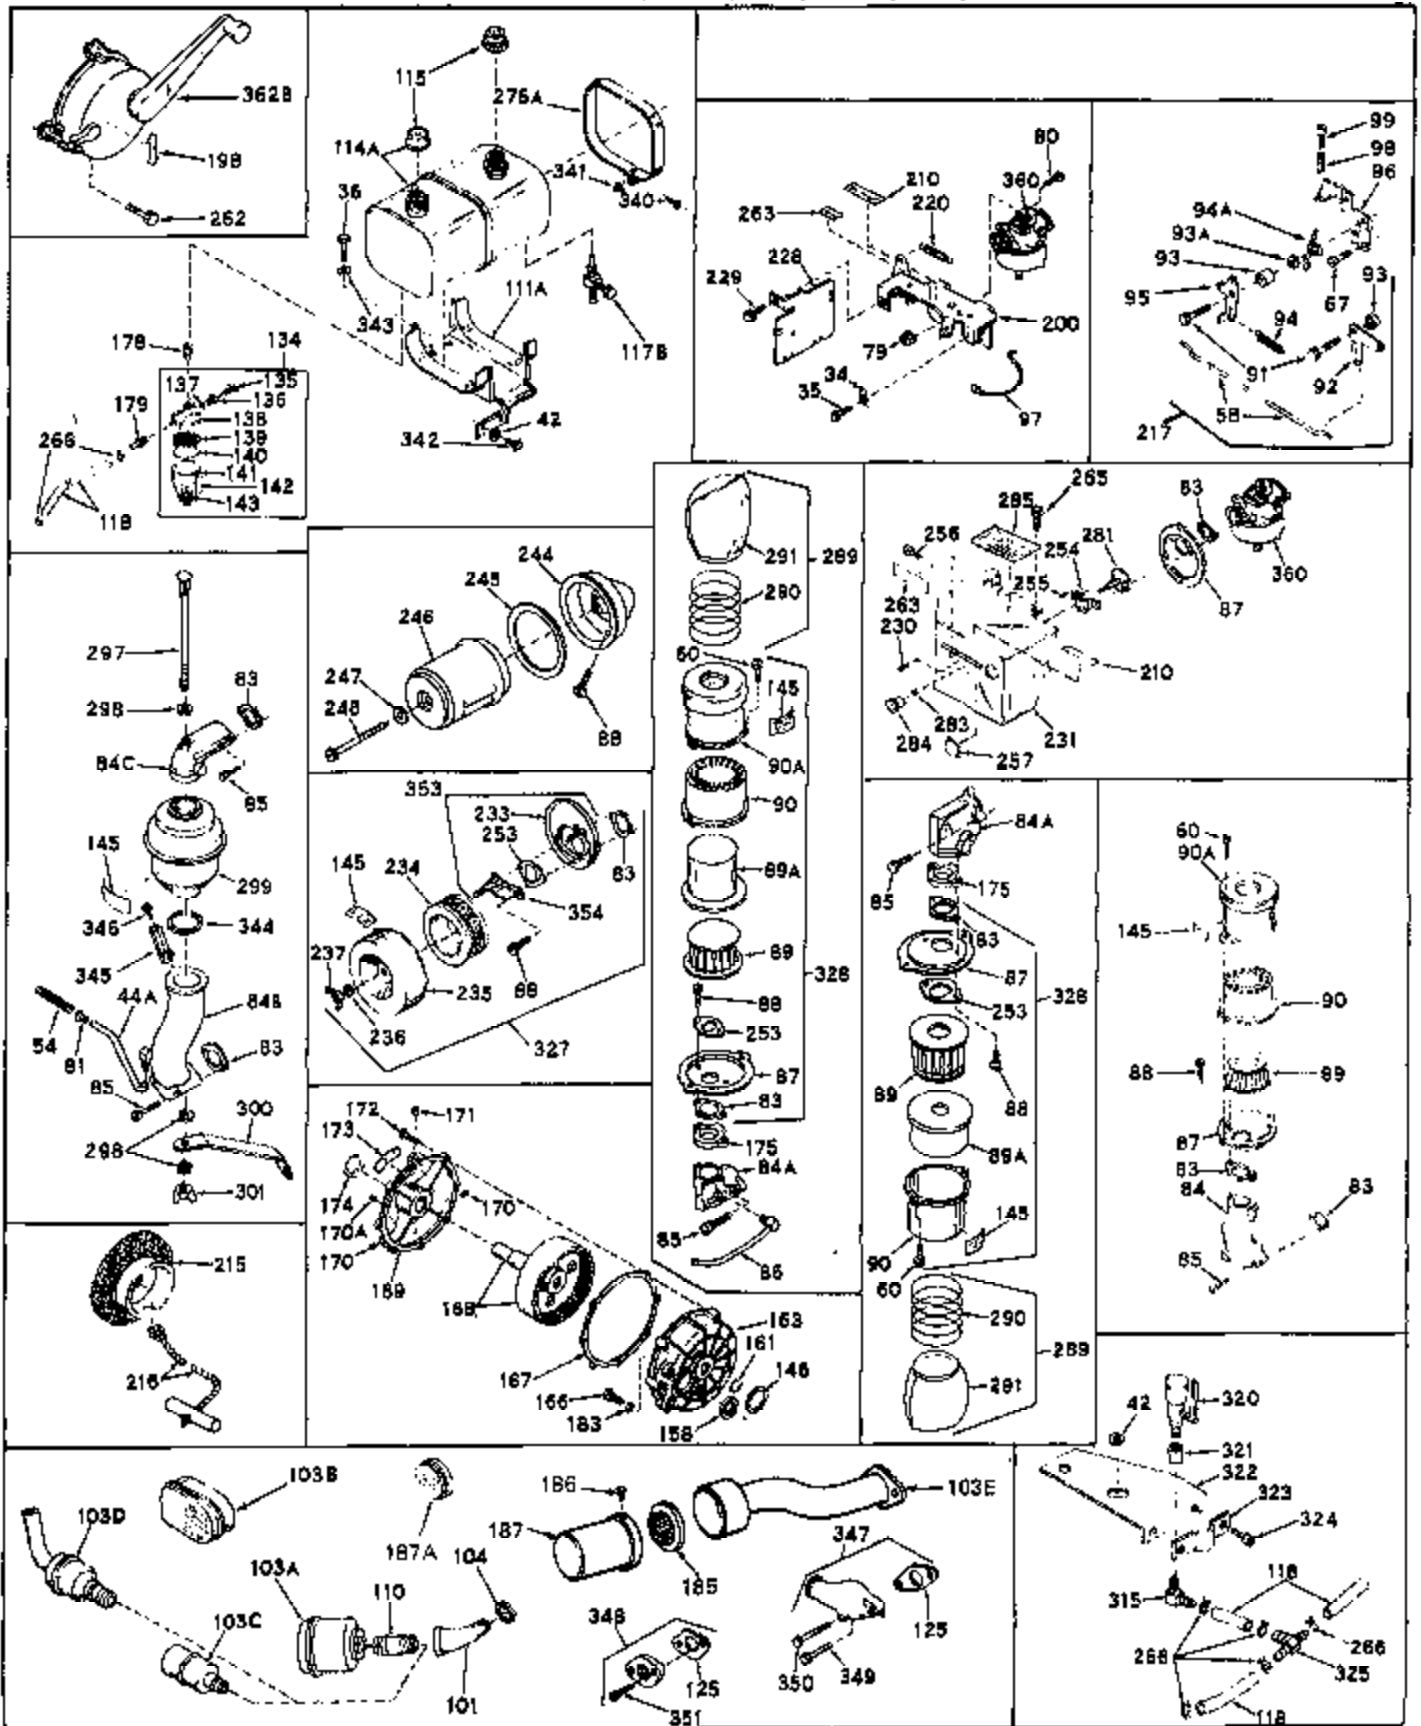

Ref #	Part Number	Qty	Description
34	27793	0	Clip, Conduit
35	28942	0	Screw
36	650694	0	Screw, Hex hd. cap, 5/16-18 x 2
36	650695	0	Screw, Hex hd. cap, 5/16-18 x 2-1/4 (Grade 8
36	650697	0	Screw, Hex hd. cap, 5/16-18 x 2-1/2
42	26073	0	Washer, Connecting rod bolt
54	28819	0	Spring, Fuel line
54	31778	0	Spring, Coil
60	650152	0	Screw
67	650399	0	Screw, Phil. fil. hd. Sems, 10-32 x 5/8
79	29752	0	Nut
80	650572	0	Screw
83	27272	0	Gasket, Air cleaner
85	29786	0	Screw
85	650163	0	Screw, Fil. hd. Sems, 10-32 x 7/8
85	650416	0	Screw, Rd. hd. Sems, 10-32 x 1
85	650605	0	Screw
87	31691	0	Bracket, Air cleaner
88	28820	0	Screw
88	650399	0	Screw, Phil. fil. hd. Sems, 10-32 x 5/8
88	650521	0	Screw
89	30727	0	Element, Air cleaner
90	31692	0	Body, Air cleaner
91	30312	0	Screw, Hex washer hd. Sems, 10-32 x 1/2
97	28468	0	Wire, Ground (Female fitting both ends)
98	28569	0	Spring, Compression
98	32924	0	Spring, Compression
99	29500	0	Screw, Fil. hd. mach., Sems, 8-32 x 3/4
99	650223	0	Screw, Fil. slotted hd. Sems, 8-32 x 5/8
99	650688	0	Screw, Hex hd., 10-32 x 1-5/16" (Drilled
104	28443	0	Nut, Conduit (1/8" thick)
104	32862	0	Nut, Conduit (1/4" thick)
110	30244	0	Nipple, Exhaust pipe (2-1/2")
115	32387A	0	Cap, Fuel filler (Charcoal Plastic) (Spurt
115	33032	0	Cap, Fuel filler (Red Plastic) (Spurt
118	29774	0	Line, Fuel (Braided 8.25")
118	30705	0	Line, Fuel (Braided 16")
118	30962	0	Line, Fuel (Braided 32")
125	27930	0	Gasket, Exhaust
145	31752	0	Decal, Air cleaner
146	28451	0	Gasket, Housing
171	24590	0	Plug, Pipe
215	28301	0	Pulley, Starter
216	590343	0	Rope & Handle Assy., Starter
228	30820	0	Baffle, Heat
229	28942	0	Screw
230	650257	0	Screw, Pan hd. Sems, 8-32 x 5/16
253	30767	0	Spacer, Air cleaner
255	28820	0	Screw
256	650760	0	Screw
257	31291	0	Plug, Cover
262	29716	0	Screw
265	650701	0	Screw, Hex washer hd. shakeproof,
266	26460	0	Clamp, Fuel line
289	730512	0	Kit, Pre-cleaner
290	31667	0	Spring, Pre-cleaner bag
291	31668	0	Bag, Pre-cleaner
327	730128	0	Cleaner Assy., Air