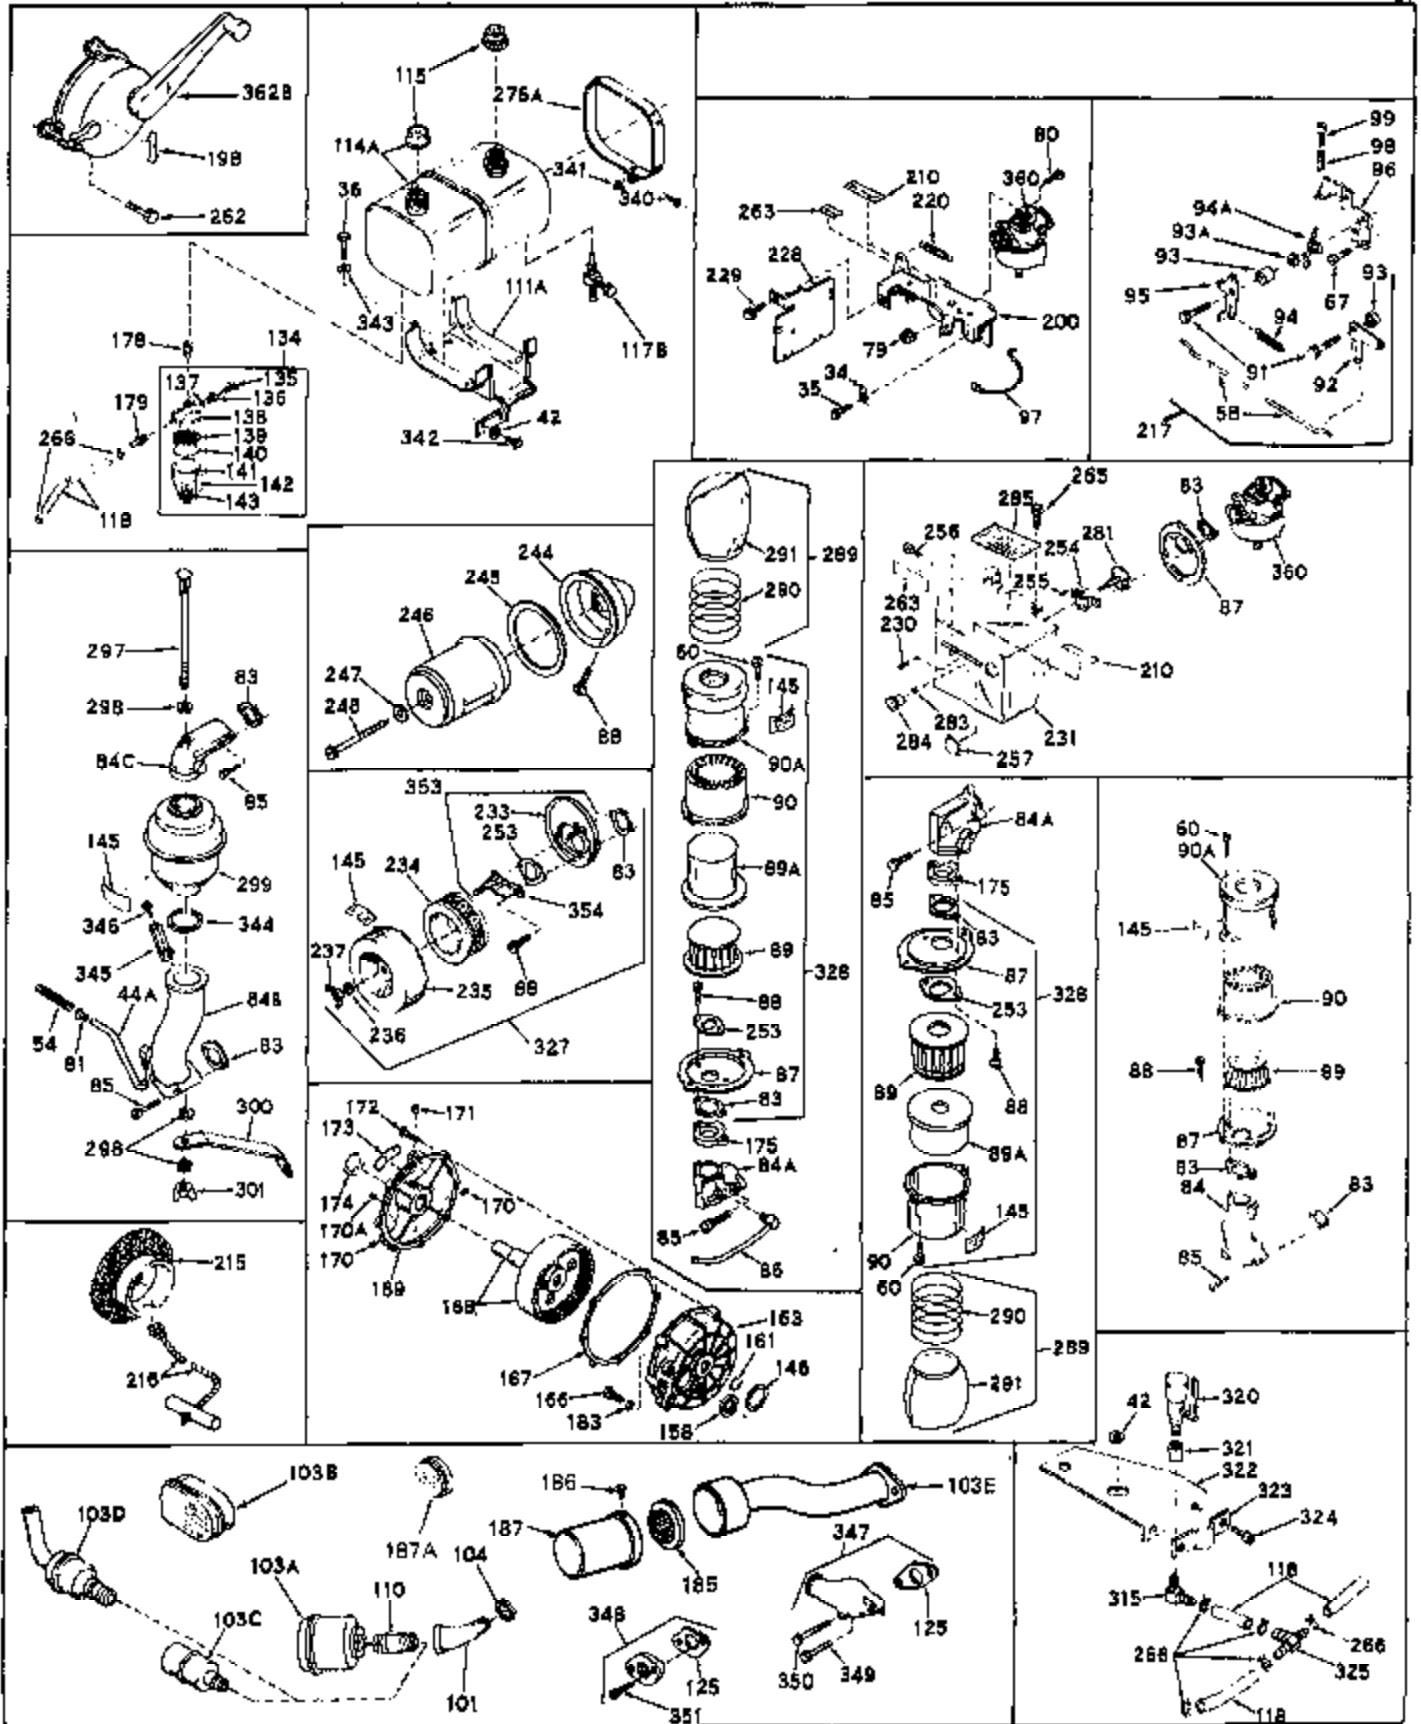

Ref #	Part Number	Qty	Description
34	27793	0	Clip, Conduit
35	28942	0	Screw
36	650694	0	Screw, Hex hd. cap, 5/16-18 x 2
36	650695	0	Screw, Hex hd. cap, 5/16-18 x 2-1/4 (Grade 8
36	650697	0	Screw, Hex hd. cap, 5/16-18 x 2-1/2
42	26073	0	Washer, Connecting rod bolt
54	28819	0	Spring, Fuel line
54	31778	0	Spring, Coil
60	650152	0	Screw
67	650399	0	Screw, Phil. fil. hd. Sems, 10-32 x 5/8
79	29752	0	Nut
80	650572	0	Screw
83	27272	0	Gasket, Air cleaner
85	29786	0	Screw
85	650163	0	Screw, Fil. hd. Sems, 10-32 x 7/8
85	650416	0	Screw, Rd. hd. Sems, 10-32 x 1
85	650605	0	Screw
87	31691	0	Bracket, Air cleaner
88	650521	0	Screw
88	28820	0	Screw
88	650399	0	Screw, Phil. fil. hd. Sems, 10-32 x 5/8
89	30727	0	Element, Air cleaner
90	31692	0	Body, Air cleaner
91	30312	0	Screw, Hex washer hd. Sems, 10-32 x 1/2
97	28468	0	Wire, Ground (Female fitting both ends)
98	28569	0	Spring, Compression
98	32924	0	Spring, Compression
99	29500	0	Screw, Fil. hd. mach., Sems, 8-32 x 3/4
99	650223	0	Screw, Fil. slotted hd. Sems, 8-32 x 5/8
99	650688	0	Screw, Hex hd., 10-32 x 1-5/16" (Drilled
101	29574	0	Elbow, Exhaust (90°)
103D	31506	0	Muffler
104	28443	0	Nut, Conduit (1/8" thick)
104	32862	0	Nut, Conduit (1/4" thick)
115	32387A	0	Cap, Fuel filler (Charcoal Plastic) (Spurt
115	33032	0	Cap, Fuel filler (Red Plastic) (Spurt
118	29774	0	Line, Fuel (Braided 8.25")
118	30705	0	Line, Fuel (Braided 16")
118	30962	0	Line, Fuel (Braided 32")
125	27930	0	Gasket, Exhaust
145	31752	0	Decal, Air cleaner
146	28451	0	Gasket, Housing
171	24590	0	Plug, Pipe
200	33110	0	Control Assy., Speed (Remote)
215	28301	0	Pulley, Starter
216	590343	0	Rope & Handle Assy., Starter
220	30826	0	Spring, Extension
228	30820	0	Baffle, Heat
229	28942	0	Screw
230	650257	0	Screw, Pan hd. Sems, 8-32 x 5/16
253	30767	0	Spacer, Air cleaner
255	28820	0	Screw
256	650760	0	Screw
257	31291	0	Plug, Cover
262	29716	0	Screw
265	650701	0	Screw, Hex washer hd. shakeproof,
266	26460	0	Clamp, Fuel line
289	730512	0	Kit, Pre-cleaner