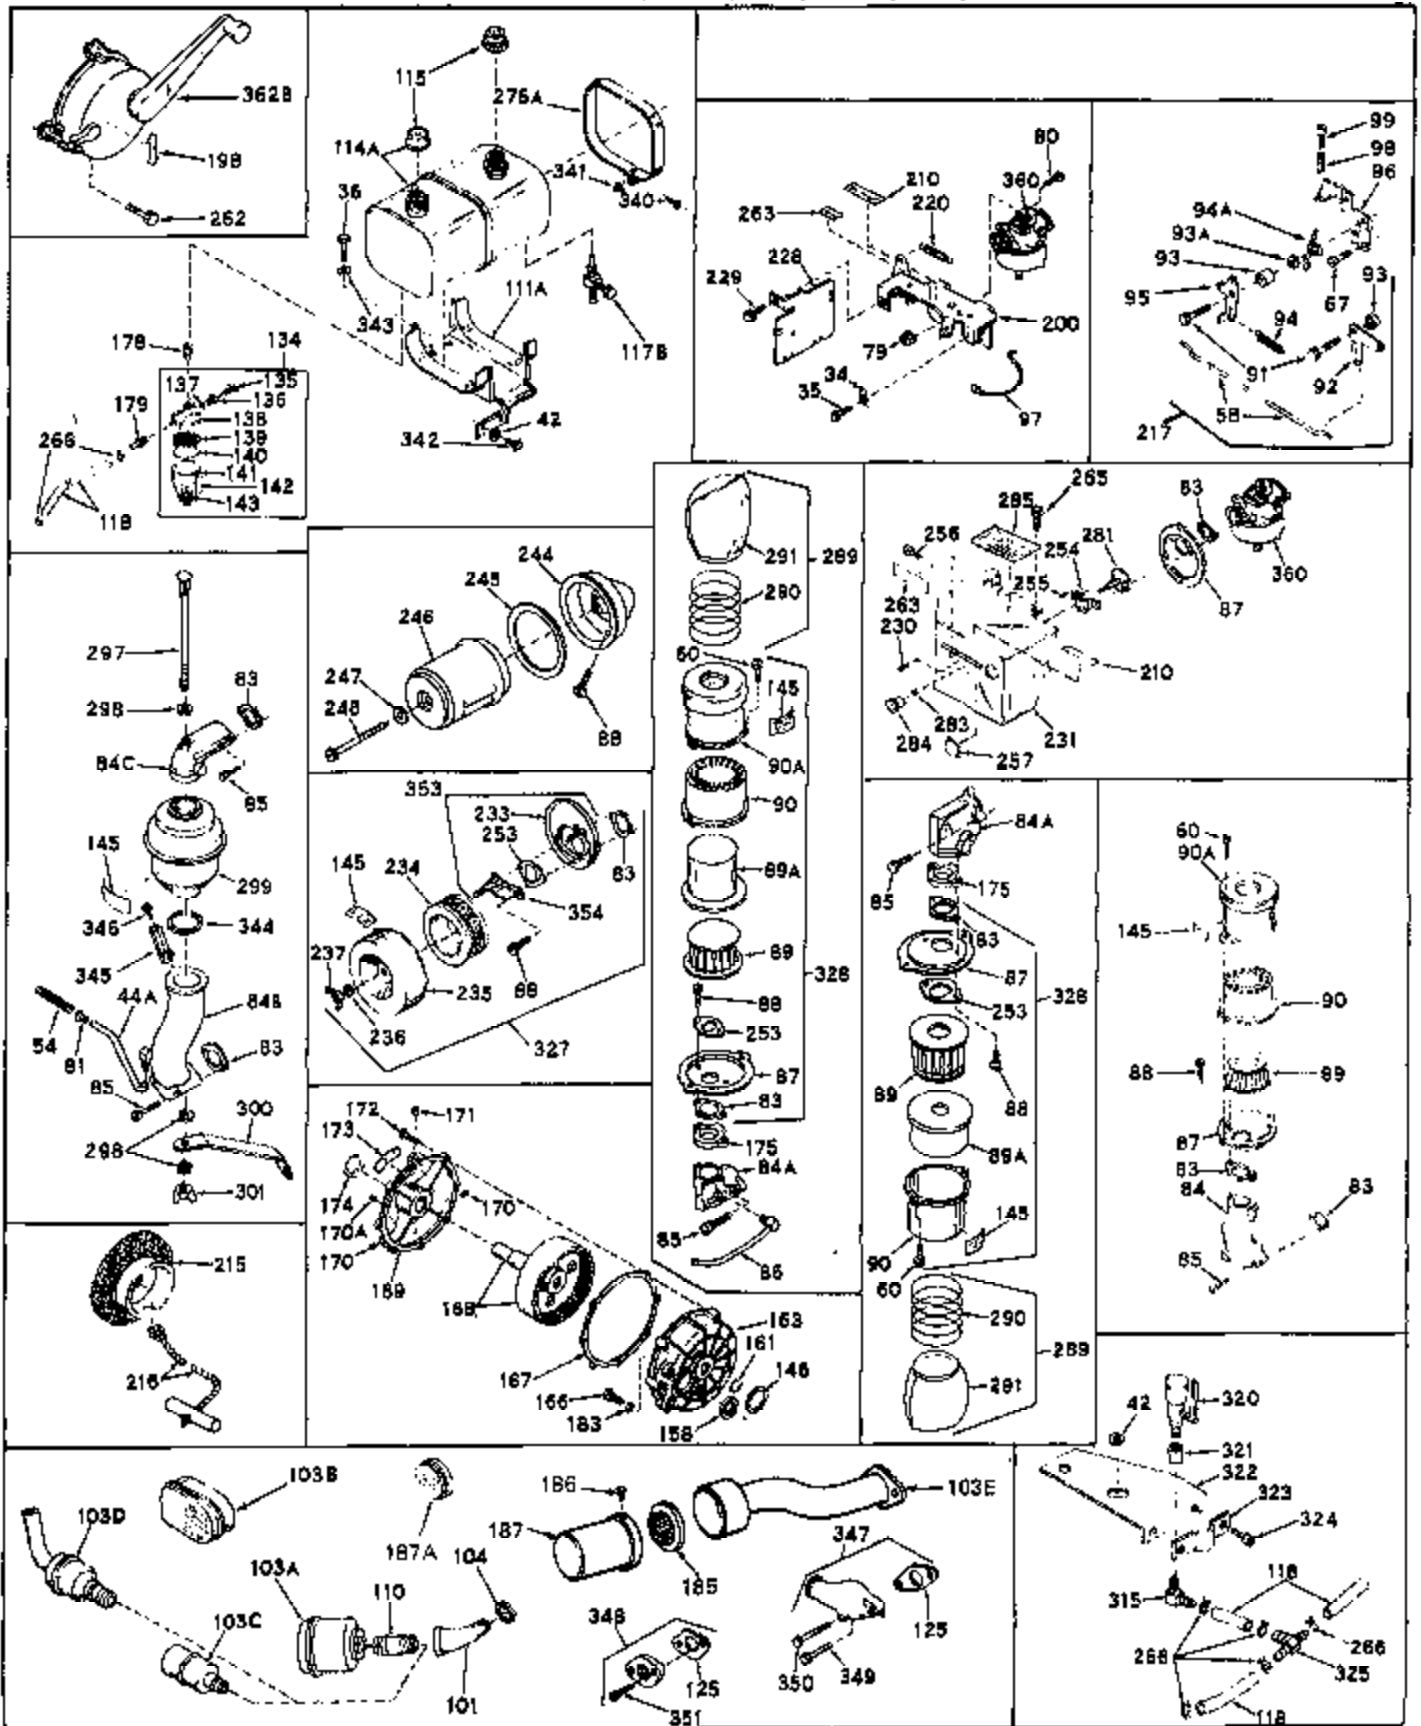

Ref #	Part Number	Qty	Description
34	27793	0	Clip, Conduit
35	28942	0	Screw
36	650694	0	Screw, Hex hd. cap, 5/16-18 x 2
36	650695	0	Screw, Hex hd. cap, 5/16-18 x 2-1/4 (Grade 8)
36	650697	0	Screw, Hex hd. cap, 5/16-18 x 2-1/2
42	26073	0	Washer, Connecting rod bolt
54	28819	0	Spring, Fuel line
54	31778	0	Spring, Coil
60	650152	0	Screw
67	650399	0	Screw, Phil. fil. hd. Sems, 10-32 x 5/8
79	29752	0	Nut
80	650572	0	Screw
83	27272	0	Gasket, Air cleaner
85	29786	0	Screw
85	650163	0	Screw, Fil. hd. Sems, 10-32 x 7/8
85	650416	0	Screw, Rd. hd. Sems, 10-32 x 1
85	650605	0	Screw
88	28820	0	Screw
88	650399	0	Screw, Phil. fil. hd. Sems, 10-32 x 5/8
88	650521	0	Screw
91	30312	0	Screw, Hex washer hd. Sems, 10-32 x 1/2
98	28569	0	Spring, Compression
98	32924	0	Spring, Compression
99	29500	0	Screw, Fil. hd. mach., Sems, 8-32 x 3/4
99	650223	0	Screw, Fil. slotted hd. Sems, 8-32 x 5/8
99	650688	0	Screw, Hex hd., 10-32 x 1-5/16" (Drilled)
101	32394	0	Elbow, Exhaust (90')
104	28443	0	Nut, Conduit (1/8" thick)
104	32862	0	Nut, Conduit (1/4" thick)
110	32454	0	Nipple, Exhaust pipe (1-3/8")
115	32387A	0	Cap, Fuel filler (Charcoal Plastic) (Spurt)
115	33032	0	Cap, Fuel filler (Red Plastic) (Spurt)
118	29774	0	Line, Fuel (Braided 8.25")
118	30705	0	Line, Fuel (Braided 16")
118	30962	0	Line, Fuel (Braided 32")
125	27930	0	Gasket, Exhaust
145	31752	0	Decal, Air cleaner
146	28451	0	Gasket, Housing
171	24590	0	Plug, Pipe
215	28301	0	Pulley, Starter
216	590343	0	Rope & Handle Assy., Starter
228	30820	0	Baffle, Heat
229	28942	0	Screw
230	650257	0	Screw, Pan hd. Sems, 8-32 x 5/16
233	32380	0	Bracket, Air cleaner
234	30804	0	Element, Air cleaner
235	30805	0	Cover, Air cleaner
236	31481	0	Washer, Copper
237	650513	0	Nut, Wing
253	30767	0	Spacer, Air cleaner
255	28820	0	Screw
256	650760	0	Screw
257	31291	0	Plug, Cover
262	29716	0	Screw
265	650701	0	Screw, Hex washer hd. shakeproof,
266	26460	0	Clamp, Fuel line
289	730512	0	Kit, Pre-cleaner
290	31667	0	Spring, Pre-cleaner bag