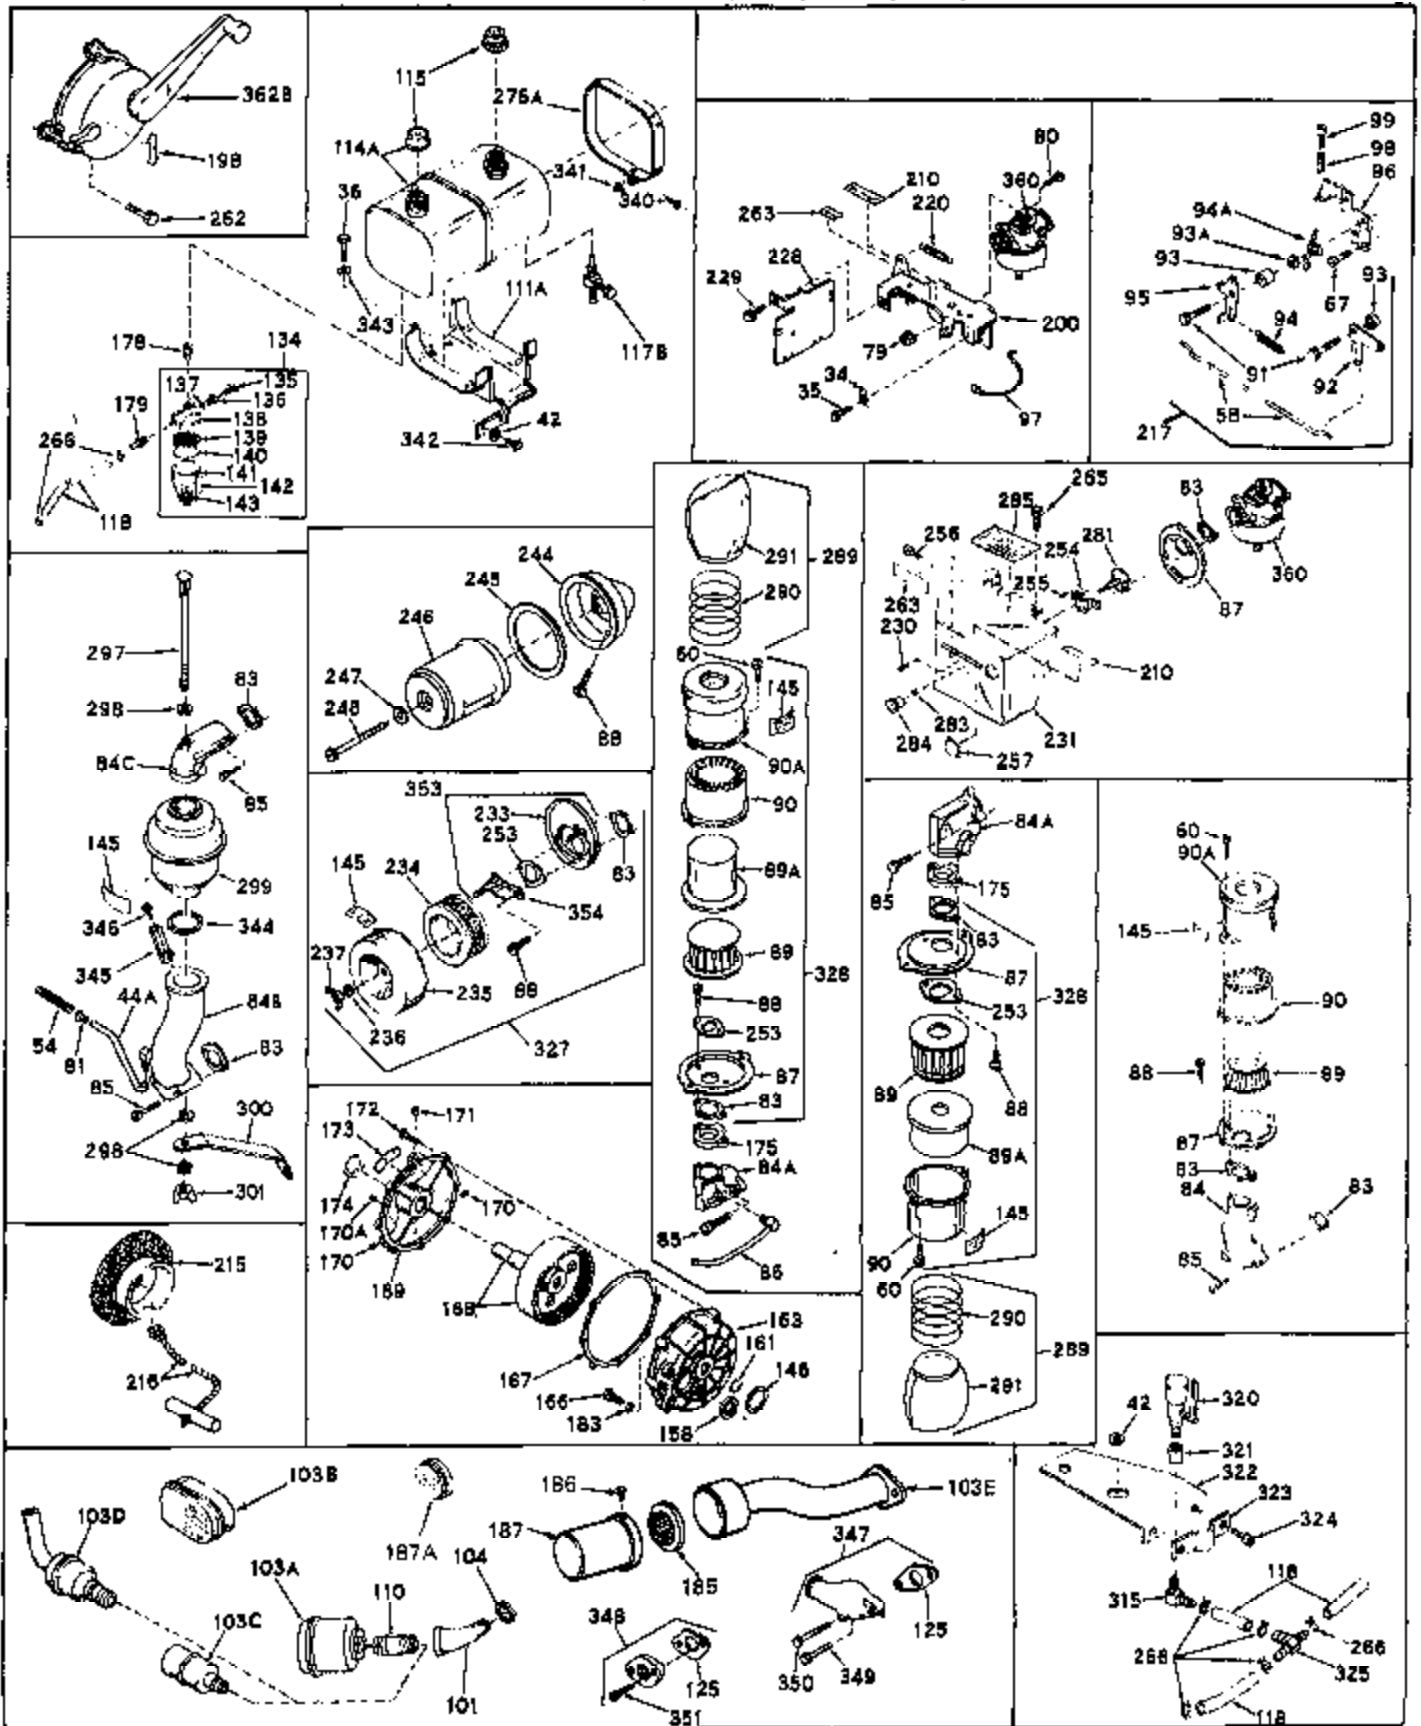

Ref #	Part Number	Qty	Description
34	27793	0	Clip, Conduit
35	28942	0	Screw
36	650694	0	Screw, Hex hd. cap, 5/16-18 x 2
36	650695	0	Screw, Hex hd. cap, 5/16-18 x 2-1/4 (Grade 8)
36	650697	0	Screw, Hex hd. cap, 5/16-18 x 2-1/2
42	26073	0	Washer, Connecting rod bolt
54	28819	0	Spring, Fuel line
54	31778	0	Spring, Coil
60	650152	0	Screw
67	650399	0	Screw, Phil. fil. hd. Sems, 10-32 x 5/8
79	29752	0	Nut
80	650572	0	Screw
83	27272	0	Gasket, Air cleaner
85	29786	0	Screw
85	650163	0	Screw, Fil. hd. Sems, 10-32 x 7/8
85	650416	0	Screw, Rd. hd. Sems, 10-32 x 1
85	650605	0	Screw
87	31691	0	Bracket, Air cleaner
88	28820	0	Screw
88	650399	0	Screw, Phil. fil. hd. Sems, 10-32 x 5/8
88	650521	0	Screw
89	30727	0	Element, Air cleaner
90	31692	0	Body, Air cleaner
91	30312	0	Screw, Hex washer hd. Sems, 10-32 x 1/2
98	28569	0	Spring, Compression
98	32924	0	Spring, Compression
99	29500	0	Screw, Fil. hd. mach., Sems, 8-32 x 3/4
99	650223	0	Screw, Fil. slotted hd. Sems, 8-32 x 5/8
99	650688	0	Screw, Hex hd., 10-32 x 1-5/16" (Drilled)
101	29574	0	Elbow, Exhaust (90°)
104	28443	0	Nut, Conduit (1/8" thick)
104	32862	0	Nut, Conduit (1/4" thick)
110	30244	0	Nipple, Exhaust pipe (2-1/2")
115	32387A	0	Cap, Fuel filler (Charcoal Plastic) (Spurt)
115	33032	0	Cap, Fuel filler (Red Plastic) (Spurt)
118	29774	0	Line, Fuel (Braided 8.25")
118	30705	0	Line, Fuel (Braided 16")
118	30962	0	Line, Fuel (Braided 32")
125	27930	0	Gasket, Exhaust
145	31752	0	Decal, Air cleaner
146	28451	0	Gasket, Housing
171	24590	0	Plug, Pipe
215	28301	0	Pulley, Starter
216	590343	0	Rope & Handle Assy., Starter
228	30820	0	Baffle, Heat
229	28942	0	Screw
230	650257	0	Screw, Pan hd. Sems, 8-32 x 5/16
253	30767	0	Spacer, Air cleaner
255	28820	0	Screw
256	650760	0	Screw
257	31291	0	Plug, Cover
262	29716	0	Screw
265	650701	0	Screw, Hex washer hd. shakeproof,
266	26460	0	Clamp, Fuel line
289	730512	0	Kit, Pre-cleaner
290	31667	0	Spring, Pre-cleaner bag
291	31668	0	Bag, Pre-cleaner
327	730128	0	Cleaner Assy., Air