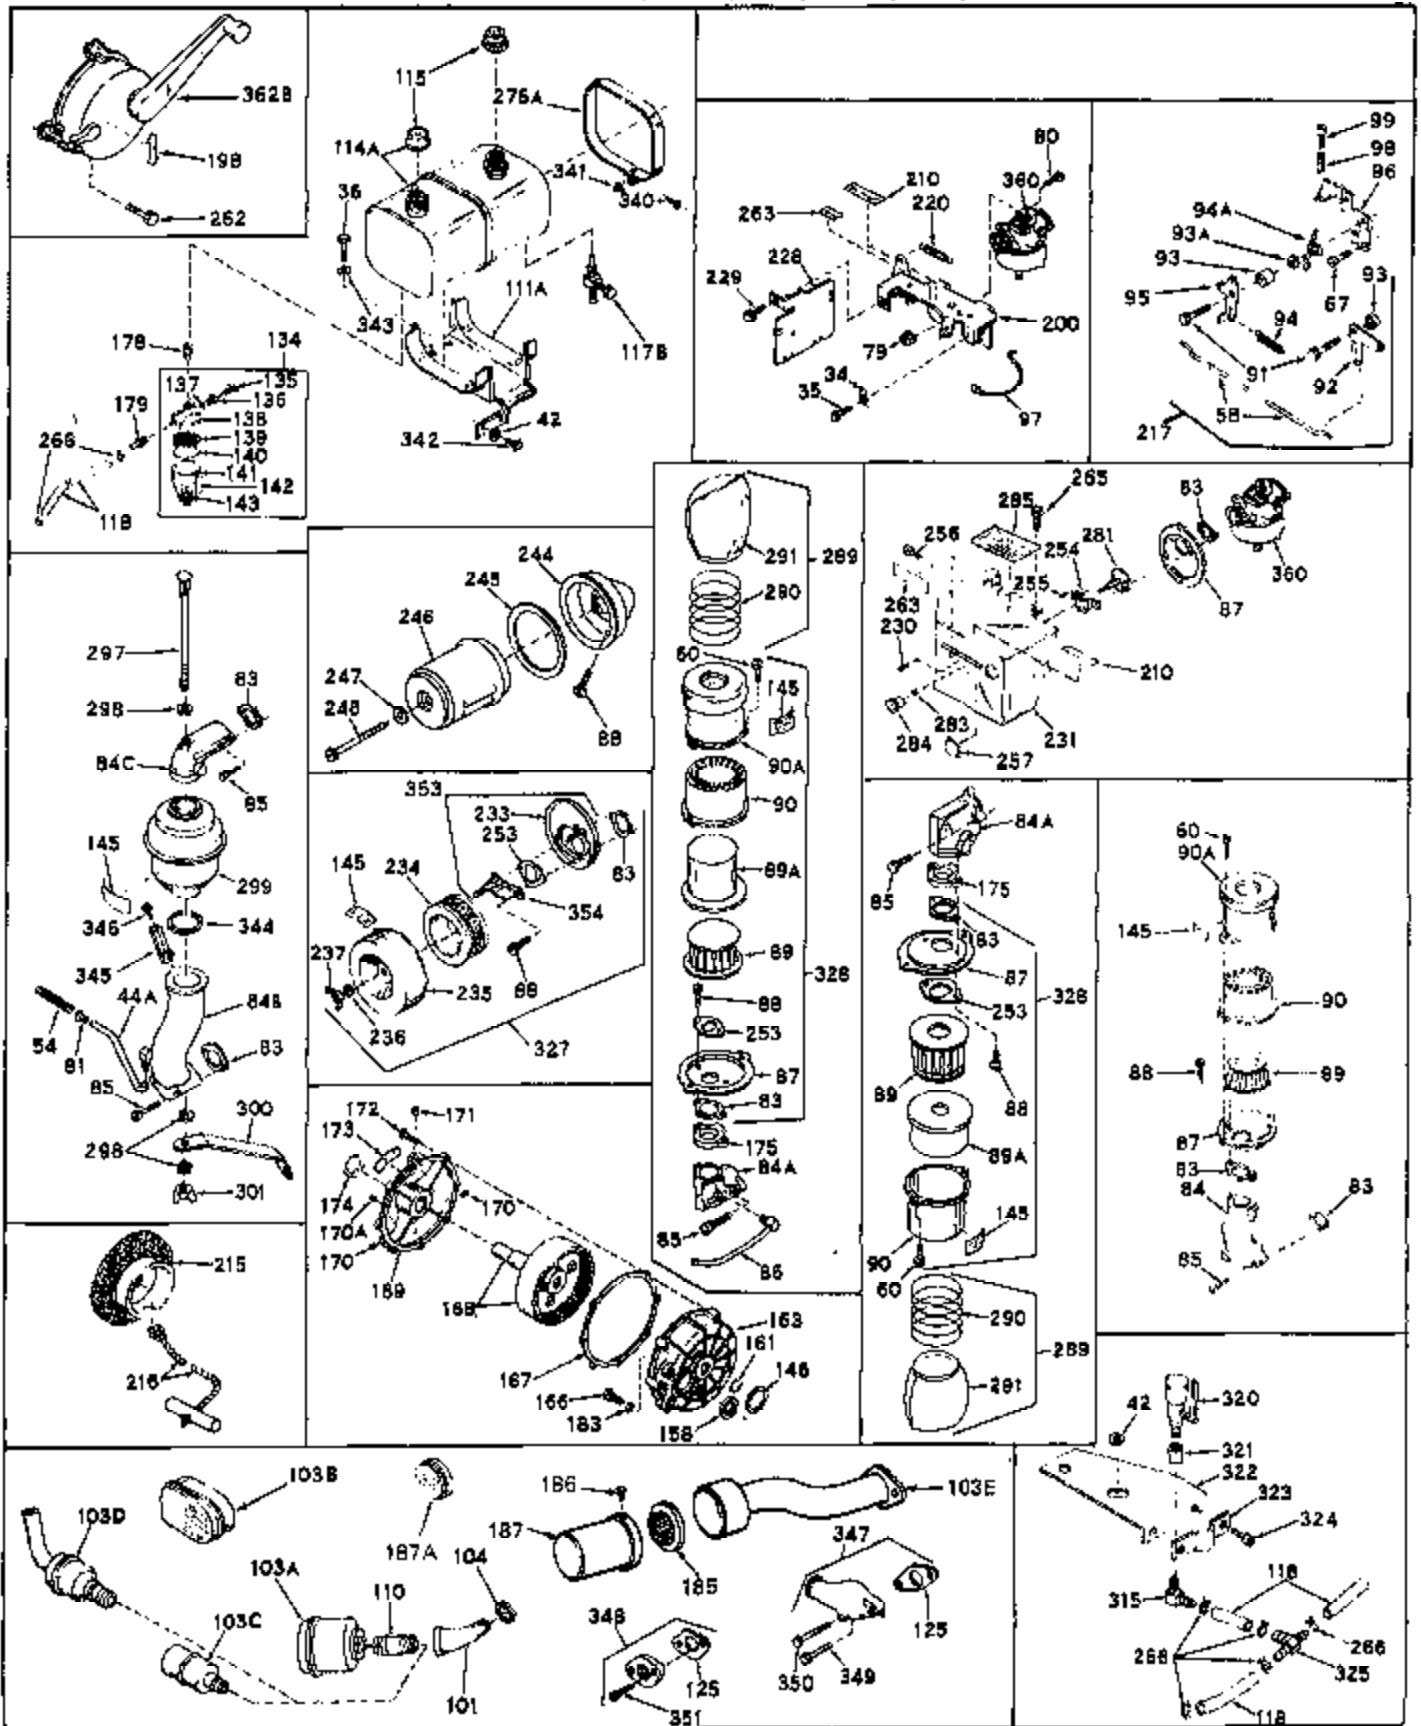

Ref #	Part Number	Qty	Description
34	27793	0	Clip, Conduit
35	28942	0	Screw
36	650694	0	Screw, Hex hd. cap, 5/16-18 x 2
36	650695	0	Screw, Hex hd. cap, 5/16-18 x 2-1/4 (Grade 8
36	650697	0	Screw, Hex hd. cap, 5/16-18 x 2-1/2
42	26073	0	Washer, Connecting rod bolt
54	28819	0	Spring, Fuel line
54	31778	0	Spring, Coil
60	650152	0	Screw
67	650399	0	Screw, Phil. fil. hd. Sems, 10-32 x 5/8
79	29752	0	Nut
80	650572	0	Screw
83	27272	0	Gasket, Air cleaner
85	29786	0	Screw
85	650163	0	Screw, Fil. hd. Sems, 10-32 x 7/8
85	650416	0	Screw, Rd. hd. Sems, 10-32 x 1
85	650605	0	Screw
88	650399	0	Screw, Phil. fil. hd. Sems, 10-32 x 5/8
88	650521	0	Screw
88	28820	0	Screw
91	30312	0	Screw, Hex washer hd. Sems, 10-32 x 1/2
97	30831	0	Wire, Ground (Female fitting both ends)
98	28569	0	Spring, Compression
98	32924	0	Spring, Compression
99	29500	0	Screw, Fil. hd. mach., Sems, 8-32 x 3/4
99	650223	0	Screw, Fil. slotted hd. Sems, 8-32 x 5/8
99	650688	0	Screw, Hex hd., 10-32 x 1-5/16" (Drilled
103A	29633	0	Muffler
104	28443	0	Nut, Conduit (1/8" thick)
104	32862	0	Nut, Conduit (1/4" thick)
115	32387A	0	Cap, Fuel filler (Charcoal Plastic) (Spurt
115	33032	0	Cap, Fuel filler (Red Plastic) (Spurt
118	29774	0	Line, Fuel (Braided 8.25")
118	30705	0	Line, Fuel (Braided 16")
118	30962	0	Line, Fuel (Braided 32")
125	27930	0	Gasket, Exhaust
145	31871	0	Decal, Air cleaner
146	28451	0	Gasket, Housing
171	24590	0	Plug, Pipe
215	28301	0	Pulley, Starter
216	590343	0	Rope & Handle Assy., Starter
228	30820	0	Baffle, Heat
229	28942	0	Screw
230	650257	0	Screw, Pan hd. Sems, 8-32 x 5/16
234	30804	0	Element, Air cleaner
235	30805	0	Cover, Air cleaner
253	30767	0	Spacer, Air cleaner
255	28820	0	Screw
256	650760	0	Screw
257	31291	0	Plug, Cover
262	29716	0	Screw
265	650701	0	Screw, Hex washer hd. shakeproof,
266	26460	0	Clamp, Fuel line
289	730512	0	Kit, Pre-cleaner
290	31667	0	Spring, Pre-cleaner bag
291	31668	0	Bag, Pre-cleaner
327	730128	0	Cleaner Assy., Air
328	730127	0	Cleaner Assy., Air (Poly)