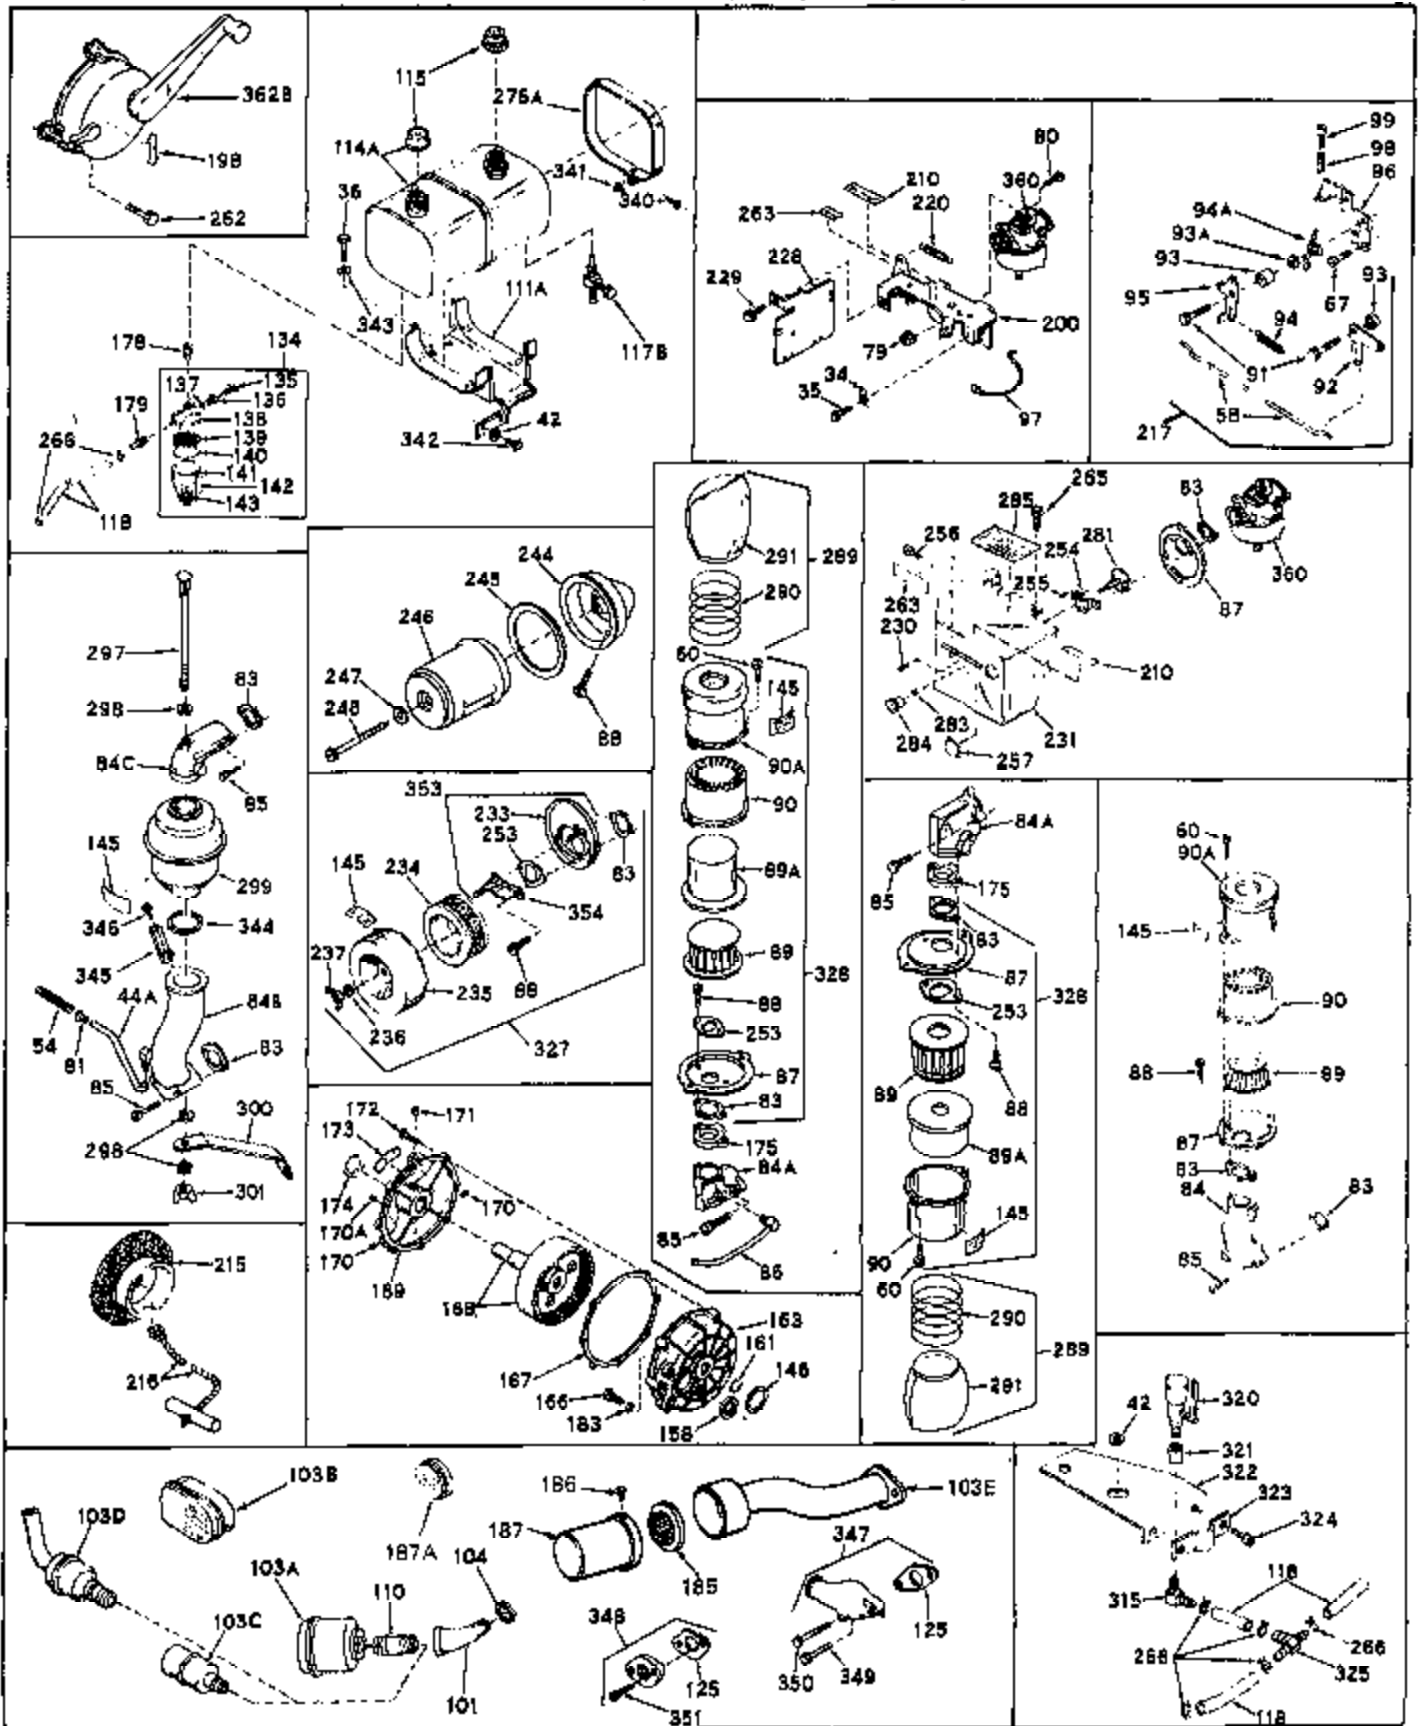

Ref #	Part Number	Qty	Description
34	27793	0	Clip, Conduit
35	28942	0	Screw
36	650694	0	Screw, Hex hd. cap, 5/16-18 x 2
36	650695	0	Screw, Hex hd. cap, 5/16-18 x 2-1/4 (Grade 8)
36	650697	0	Screw, Hex hd. cap, 5/16-18 x 2-1/2
42	26073	0	Washer, Connecting rod bolt
54	28819	0	Spring, Fuel line
54	31778	0	Spring, Coil
60	650152	0	Screw
67	650399	0	Screw, Phil. fil. hd. Sems, 10-32 x 5/8
79	29752	0	Nut
80	650572	0	Screw
83	27272	0	Gasket, Air cleaner
85	29786	0	Screw
85	650163	0	Screw, Fil. hd. Sems, 10-32 x 7/8
85	650416	0	Screw, Rd. hd. Sems, 10-32 x 1
85	650605	0	Screw
88	28820	0	Screw
88	650399	0	Screw, Phil. fil. hd. Sems, 10-32 x 5/8
88	650521	0	Screw
91	30312	0	Screw, Hex washer hd. Sems, 10-32 x 1/2
98	28569	0	Spring, Compression
98	32924	0	Spring, Compression
99	29500	0	Screw, Fil. hd. mach., Sems, 8-32 x 3/4
99	650223	0	Screw, Fil. slotted hd. Sems, 8-32 x 5/8
99	650688	0	Screw, Hex hd., 10-32 x 1-5/16" (Drilled)
104	28443	0	Nut, Conduit (1/8" thick)
104	32862	0	Nut, Conduit (1/4" thick)
115	32387A	0	Cap, Fuel filler (Charcoal Plastic) (Spurt)
115	33032	0	Cap, Fuel filler (Red Plastic) (Spurt)
118	29774	0	Line, Fuel (Braided 8.25")
118	30705	0	Line, Fuel (Braided 16")
118	30962	0	Line, Fuel (Braided 32")
125	27930	0	Gasket, Exhaust
145	31752	0	Decal, Air cleaner
146	28451	0	Gasket, Housing
171	24590	0	Plug, Pipe
198	30033	0	Decal, Starter
215	28301	0	Pulley, Starter
216	590343	0	Rope & Handle Assy., Starter
228	30820	0	Baffle, Heat
229	28942	0	Screw
230	650257	0	Screw, Pan hd. Sems, 8-32 x 5/16
233	32380	0	Bracket, Air cleaner
234	30804	0	Element, Air cleaner
235	30805	0	Cover, Air cleaner
236	31481	0	Washer, Copper
237	650513	0	Nut, Wing
253	30767	0	Spacer, Air cleaner
255	28820	0	Screw
256	650760	0	Screw
257	31291	0	Plug, Cover
262	29716	0	Screw
265	650701	0	Screw, Hex washer hd. shakeproof,
266	26460	0	Clamp, Fuel line
289	730512	0	Kit, Pre-cleaner
290	31667	0	Spring, Pre-cleaner bag
291	31668	0	Bag, Pre-cleaner