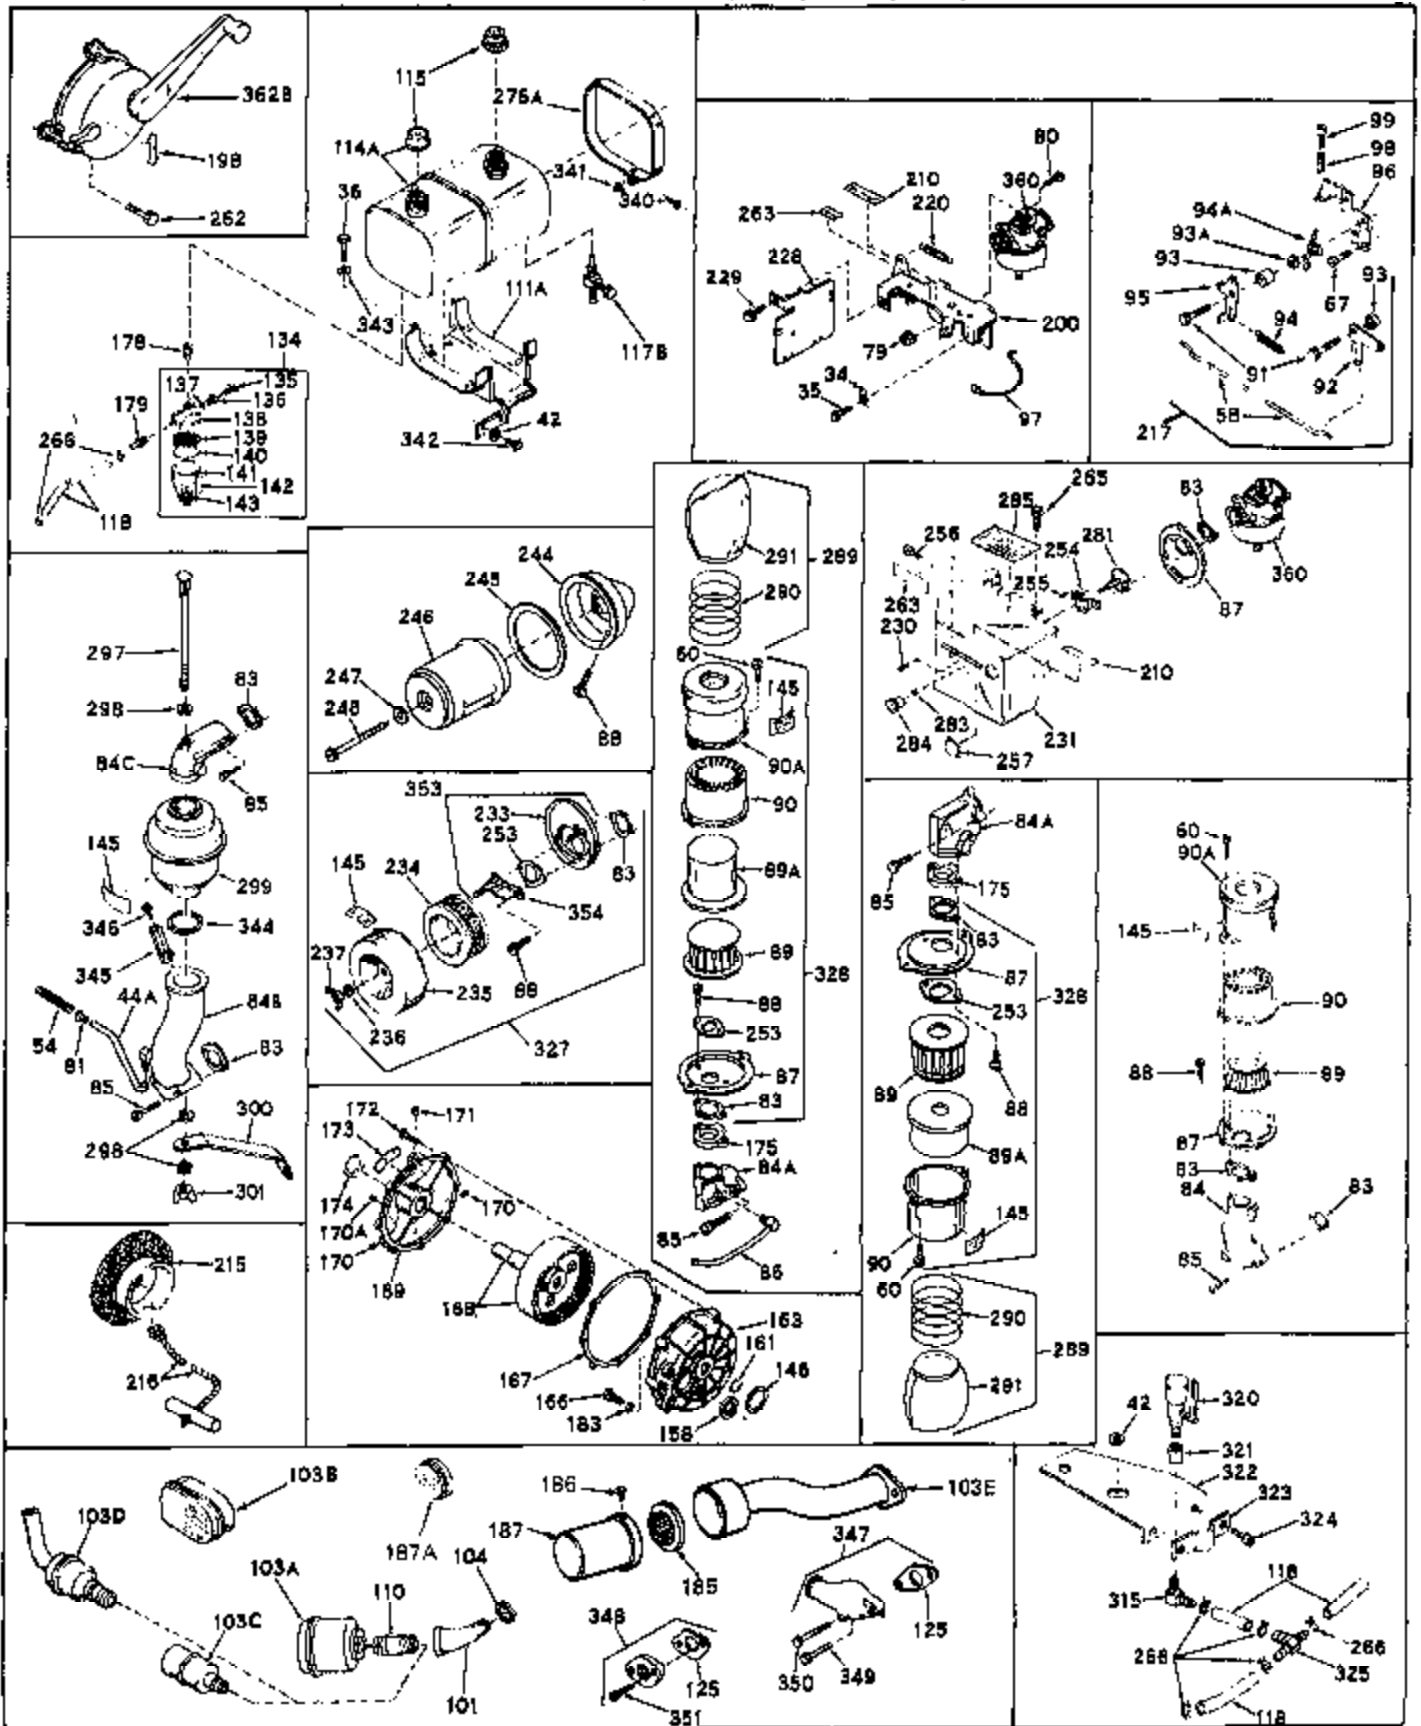

Ref #	Part Number	Qty	Description
34	27793	0	Clip, Conduit
35	28942	0	Screw
36	650694	0	Screw, Hex hd. cap, 5/16-18 x 2
36	650695	0	Screw, Hex hd. cap, 5/16-18 x 2-1/4 (Grade 8
36	650697	0	Screw, Hex hd. cap, 5/16-18 x 2-1/2
42	26073	0	Washer, Connecting rod bolt
54	28819	0	Spring, Fuel line
54	31778	0	Spring, Coil
60	650152	0	Screw
67	650399	0	Screw, Phil. fil. hd. Sems, 10-32 x 5/8
79	29752	0	Nut
80	650572	0	Screw
83	27272	0	Gasket, Air cleaner
85	29786	0	Screw
85	650163	0	Screw, Fil. hd. Sems, 10-32 x 7/8
85	650416	0	Screw, Rd. hd. Sems, 10-32 x 1
85	650605	0	Screw
88	28820	0	Screw
88	650399	0	Screw, Phil. fil. hd. Sems, 10-32 x 5/8
88	650521	0	Screw
91	30312	0	Screw, Hex washer hd. Sems, 10-32 x 1/2
97	28468	0	Wire, Ground (Female fitting both ends)
98	28569	0	Spring, Compression
98	32924	0	Spring, Compression
99	29500	0	Screw, Fil. hd. mach., Sems, 8-32 x 3/4
99	650223	0	Screw, Fil. slotted hd. Sems, 8-32 x 5/8
99	650688	0	Screw, Hex hd., 10-32 x 1-5/16" (Drilled
104	28443	0	Nut, Conduit (1/8" thick)
104	32862	0	Nut, Conduit (1/4" thick)
111A	32140	0	Bracket, Fuel tank
115	32387A	0	Cap, Fuel filler (Charcoal Plastic) (Spurt
115	33032	0	Cap, Fuel filler (Red Plastic) (Spurt
118	29774	0	Line, Fuel (Braided 8.25")
118	30705	0	Line, Fuel (Braided 16")
118	30962	0	Line, Fuel (Braided 32")
125	27930	0	Gasket, Exhaust
146	28451	0	Gasket, Housing
171	24590	0	Plug, Pipe
200	33109	0	Control Assy., Speed (Manual)
210	31323	0	Decal, Control
215	28301	0	Pulley, Starter
216	590343	0	Rope & Handle Assy., Starter
220	30826	0	Spring, Extension
228	30820	0	Baffle, Heat
229	28942	0	Screw
230	650257	0	Screw, Pan hd. Sems, 8-32 x 5/16
231	32396	0	Cover, Carburetor
233	32380	0	Bracket, Air cleaner
253	30767	0	Spacer, Air cleaner
254	32398	0	Bracket, Choke
255	28820	0	Screw
256	650760	0	Screw
257	31291	0	Plug, Cover
262	29716	0	Screw
263	31683	0	Decal, Choke
265	650701	0	Screw, Hex washer hd. shakeproof,
266	26460	0	Clamp, Fuel line
276A	31979	0	Strap, Fuel tank