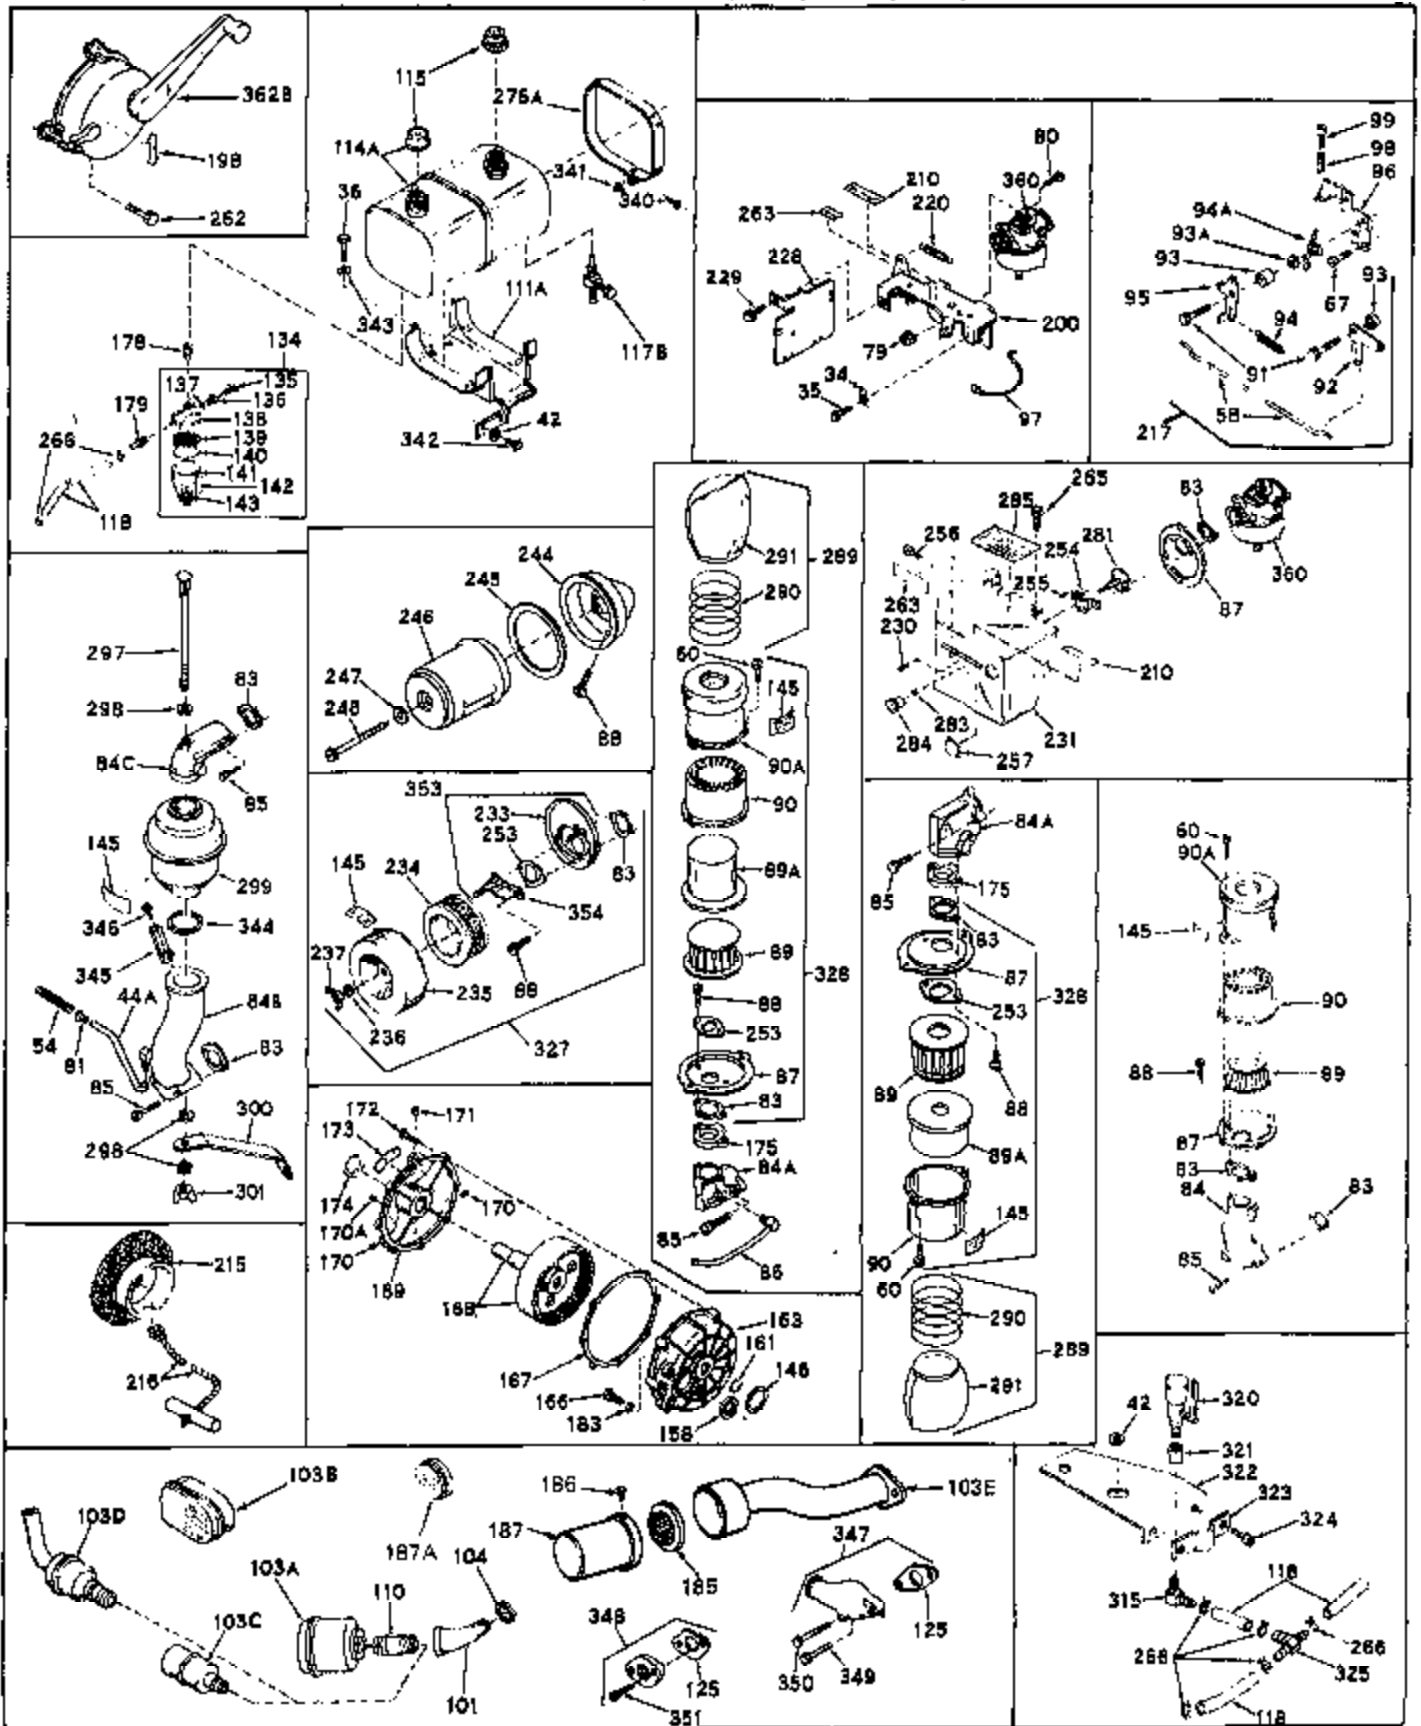

Ref #	Part Number	Qty	Description
34	27793	0	Clip, Conduit
35	28942	0	Screw
36	650694	0	Screw, Hex hd. cap, 5/16-18 x 2
36	650695	0	Screw, Hex hd. cap, 5/16-18 x 2-1/4 (Grade 8)
36	650697	0	Screw, Hex hd. cap, 5/16-18 x 2-1/2
42	26073	0	Washer, Connecting rod bolt
54	28819	0	Spring, Fuel line
54	31778	0	Spring, Coil
60	650152	0	Screw
67	650399	0	Screw, Phil. fil. hd. Sems, 10-32 x 5/8
79	29752	0	Nut
80	650572	0	Screw
83	27272	0	Gasket, Air cleaner
84C	32560	0	Elbow, Air cleaner
85	29786	0	Screw
85	650163	0	Screw, Fil. hd. Sems, 10-32 x 7/8
85	650416	0	Screw, Rd. hd. Sems, 10-32 x 1
85	650605	0	Screw
88	650521	0	Screw
88	28820	0	Screw
88	650399	0	Screw, Phil. fil. hd. Sems, 10-32 x 5/8
91	30312	0	Screw, Hex washer hd. Sems, 10-32 x 1/2
98	28569	0	Spring, Compression
98	32924	0	Spring, Compression
99	29500	0	Screw, Fil. hd. mach., Sems, 8-32 x 3/4
99	650223	0	Screw, Fil. slotted hd. Sems, 8-32 x 5/8
99	650688	0	Screw, Hex hd., 10-32 x 1-5/16" (Drilled)
103A	29633	0	Muffler
104	28443	0	Nut, Conduit (1/8" thick)
104	32862	0	Nut, Conduit (1/4" thick)
115	32387A	0	Cap, Fuel filler (Charcoal Plastic) (Spurt)
115	33032	0	Cap, Fuel filler (Red Plastic) (Spurt)
118	29774	0	Line, Fuel (Braided 8.25")
118	30705	0	Line, Fuel (Braided 16")
118	30962	0	Line, Fuel (Braided 32")
125	27930	0	Gasket, Exhaust
145	31752	0	Decal, Air cleaner
146	28451	0	Gasket, Housing
171	24590	0	Plug, Pipe
215	28301	0	Pulley, Starter
216	590343	0	Rope & Handle Assy., Starter
228	30820	0	Baffle, Heat
229	28942	0	Screw
230	650257	0	Screw, Pan hd. Sems, 8-32 x 5/16
236	31481	0	Washer, Copper
237	650513	0	Nut, Wing
253	30767	0	Spacer, Air cleaner
255	28820	0	Screw
256	650760	0	Screw
257	31291	0	Plug, Cover
262	29716	0	Screw
265	650701	0	Screw, Hex washer hd. shakeproof,
266	26460	0	Clamp, Fuel line
289	730512	0	Kit, Pre-cleaner
290	31667	0	Spring, Pre-cleaner bag
291	31668	0	Bag, Pre-cleaner
298	27183	0	Washer, Fiber
299	32561	0	Air cleaner, Oil bath