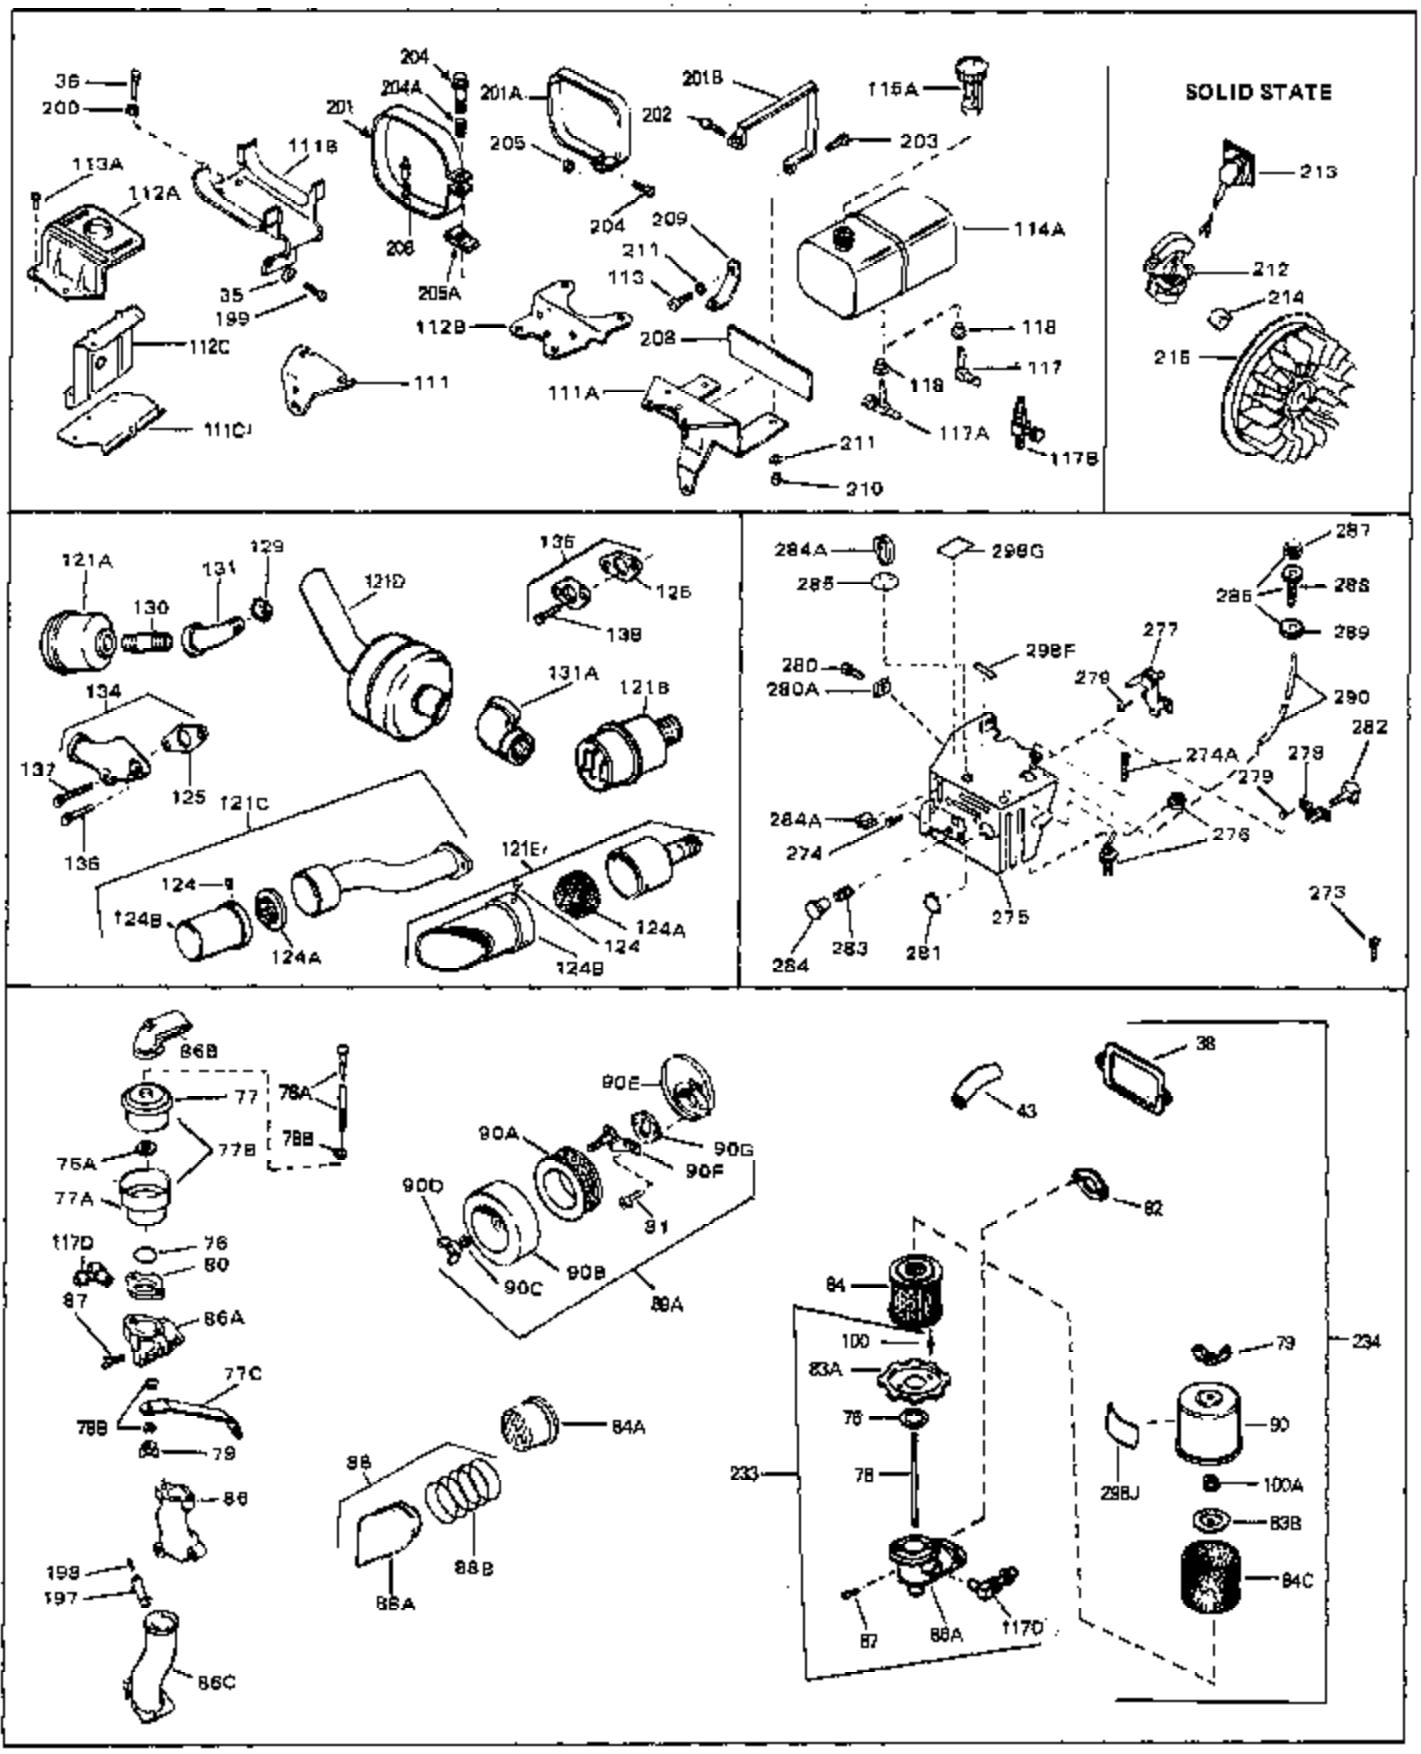

Ref #	Part Number	Qty	Description
35	26073	0	Washer, Connecting rod bolt
35	650570	0	Washer, Flat
35	650691	0	Washer, Flat
36	650694A	0	Screw, Hex flange hd., 5/16-18 x 2
36	650695A	0	Screw, Hex flange hd., 5/16-18 x 2-1/4
36	650697A	0	Screw, Hex flange hd., 5/16-18 x 2-1/2
38	27896	0	Gasket, Breather cover
43	27627	0	Tube, Breather
81	28820	0	Screw
81	30196	0	Screw
81	650521	0	Screw
82	27272	0	Gasket, Air cleaner
84A	31700	0	Element, Air cleaner
86A	34697	0	Elbow, Air cleaner
89A	730128	0	Cleaner Assy., Air
111A	33353	0	Bracket, Lower fuel tank
112A	33352A	0	Bracket, Upper fuel tank
113A	650273	0	Screw
113	650561	0	Screw
117A	33351	0	Valve, Fuel shut-off
117B	33053	0	Valve, Fuel strainer & shut-off
118	33679	0	Bushing, Fuel fitting
121E	391026	0	Muffler
121A	29633	0	Muffler
124A	33171	0	Screen, Muffler
124B	33185	0	Cover & Tube, Muffler
124	650578	0	Screw
125	27930	0	Gasket, Exhaust
129	32862	0	Nut, Conduit (1/4" thick)
130	30244	0	Nipple, Exhaust pipe (2-1/2")
131	30209	0	Elbow, Exhaust (45°)
134	31288	0	Muffler Adapter Kit
135	730130	0	Muffler Adapter Kit
136	6021A	0	Screw, Hex flange hd., 5/16-18 x 1-1/2
137	650697A	0	Screw, Hex flange hd., 5/16-18 x 2-1/2
138	30196	0	Screw
233	34819	0	Elbow Assy., Air cleaner
234	730561	0	Air Cleaner Kit, Dual Element upright,
273	650687	0	Screw, Pan hd. self-tap, 10-32 x 5/16