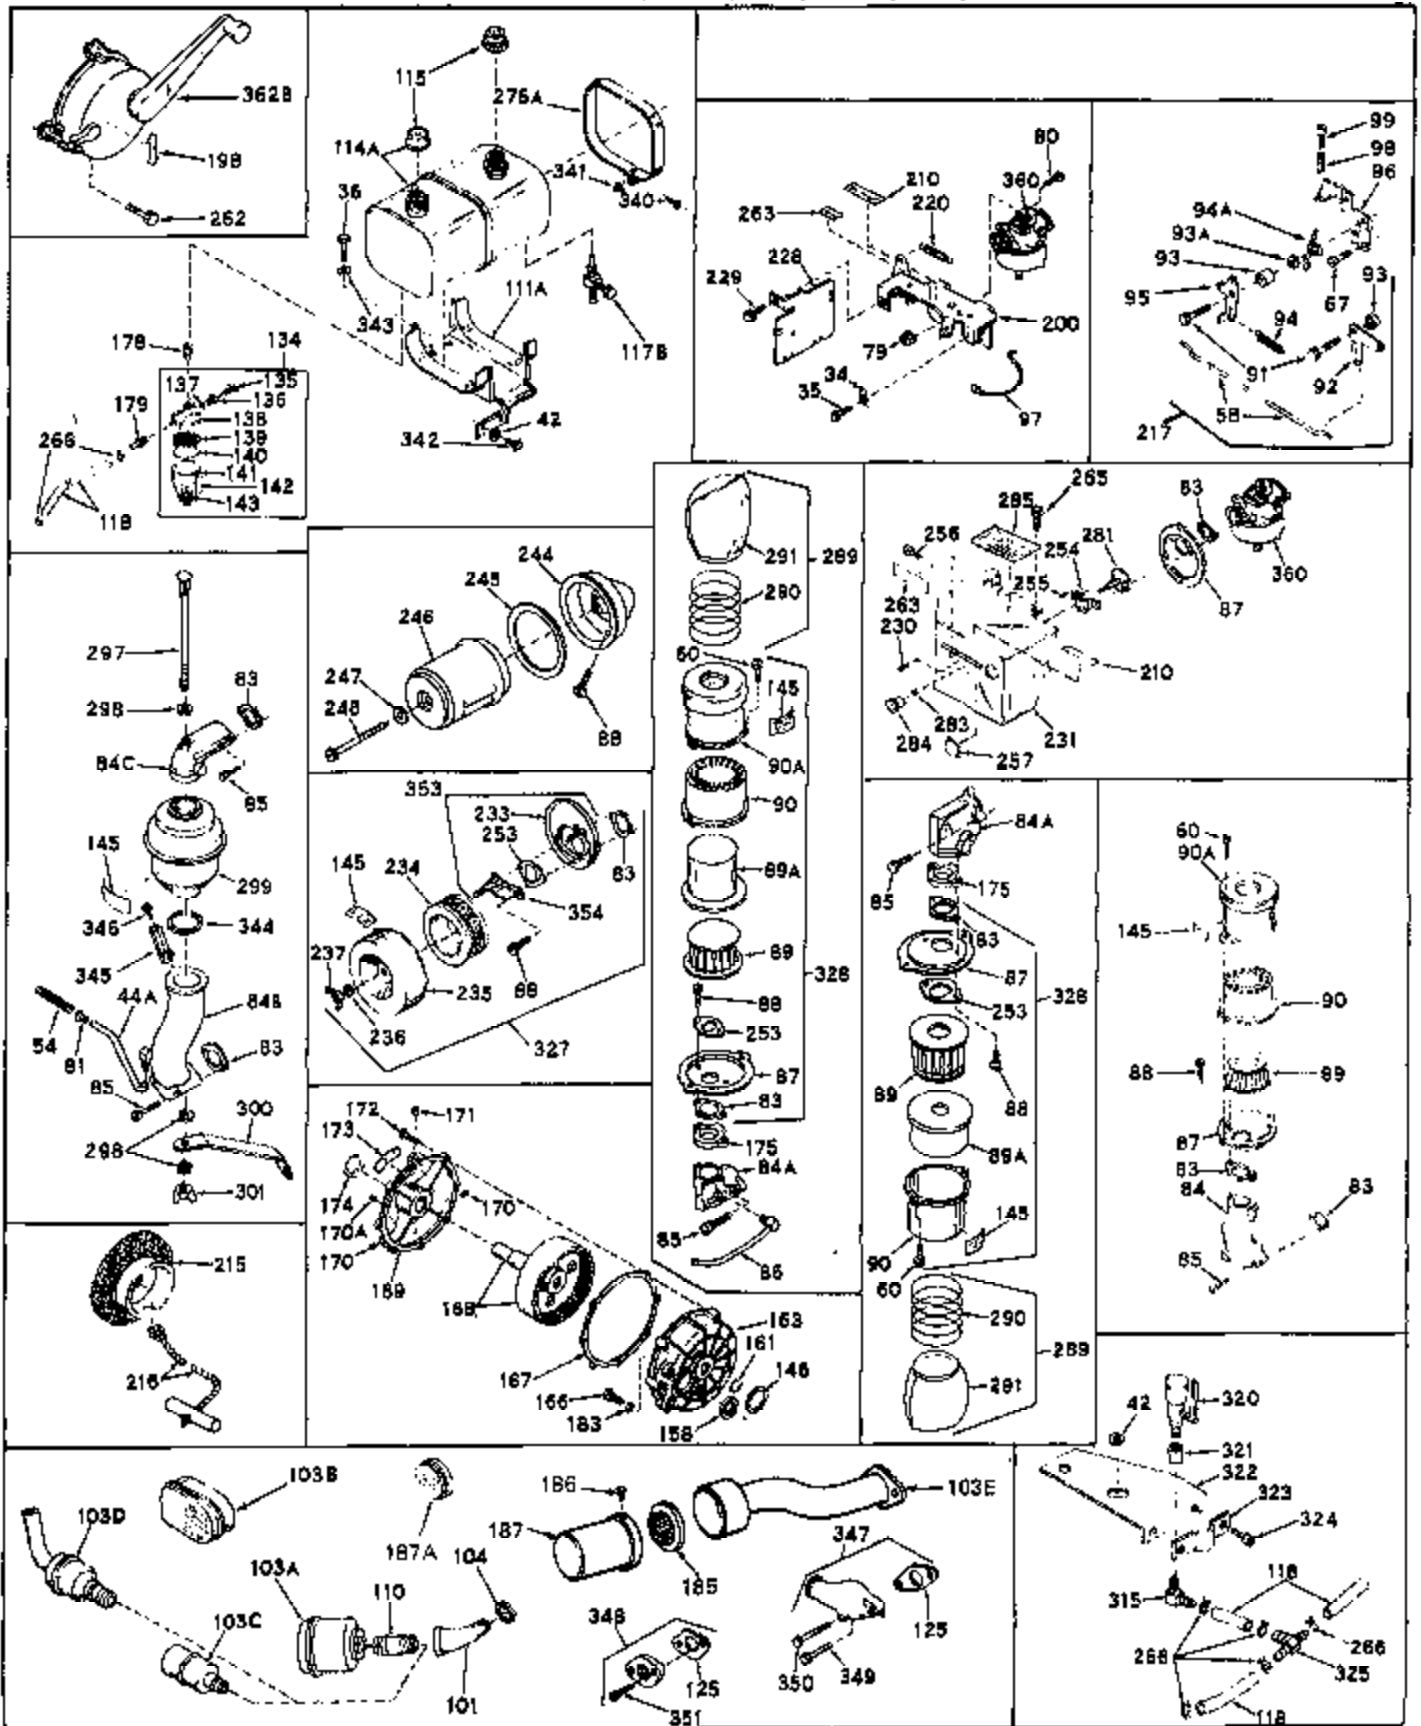

Ref #	Part Number	Qty	Description
34	27793	0	Clip, Conduit
35	28942	0	Screw
36	650694	0	Screw, Hex hd. cap, 5/16-18 x 2
36	650695	0	Screw, Hex hd. cap, 5/16-18 x 2-1/4 (Grade 8)
36	650697	0	Screw, Hex hd. cap, 5/16-18 x 2-1/2
42	26073	0	Washer, Connecting rod bolt
44A	32447	0	Tube, Breather
54	28819	0	Spring, Fuel line
54	31778	0	Spring, Coil
60	650152	0	Screw
67	650399	0	Screw, Phil. fil. hd. Sems, 10-32 x 5/8
79	29752	0	Nut
80	650572	0	Screw
81	32446	0	Grommet, Breather tube
83	27272	0	Gasket, Air cleaner
85	29786	0	Screw
85	650163	0	Screw, Fil. hd. Sems, 10-32 x 7/8
85	650416	0	Screw, Rd. hd. Sems, 10-32 x 1
85	650605	0	Screw
87	31708	0	Bracket, Air cleaner
88	28820	0	Screw
88	650399	0	Screw, Phil. fil. hd. Sems, 10-32 x 5/8
88	650521	0	Screw
89A	31700	0	Element, Air cleaner
90	31692	0	Body, Air cleaner
91	30312	0	Screw, Hex washer hd. Sems, 10-32 x 1/2
98	28569	0	Spring, Compression
98	32924	0	Spring, Compression
99	29500	0	Screw, Fil. hd. mach., Sems, 8-32 x 3/4
99	650223	0	Screw, Fil. slotted hd. Sems, 8-32 x 5/8
99	650688	0	Screw, Hex hd., 10-32 x 1-5/16" (Drilled)
101	30209	0	Elbow, Exhaust (45°)
103A	29633	0	Muffler
104	28443	0	Nut, Conduit (1/8" thick)
104	32862	0	Nut, Conduit (1/4" thick)
110	30244	0	Nipple, Exhaust pipe (2-1/2")
115	32387A	0	Cap, Fuel filler (Charcoal Plastic) (Spurt)
115	33032	0	Cap, Fuel filler (Red Plastic) (Spurt)
118	29774	0	Line, Fuel (Braided 8.25")
118	30705	0	Line, Fuel (Braided 16")
118	30962	0	Line, Fuel (Braided 32")
125	27930	0	Gasket, Exhaust
145	31871	0	Decal, Air cleaner
146	28451	0	Gasket, Housing
158	30256	0	Seal, Oil
161	28508	0	Plug, Expansion
163	30516	0	Housing, Reducer
166	28454	0	Screw
167	30517A	0	Gasket, Reduction cover
168	30797	0	Shaft & Gear Assy.
169	30798	0	Cover, Reducer
170A	9556	0	Plug, Oil drain (Sq. hd. pipe, 1/8-27)
170	9556	0	Plug, Oil drain (Sq. hd. pipe, 1/8-27)
171	24590	0	Plug, Pipe
172	30564	0	Screw
173	28973	0	Decal, Oil fill
174	27897	0	Seal, Oil
183	8274	0	Lockwasher