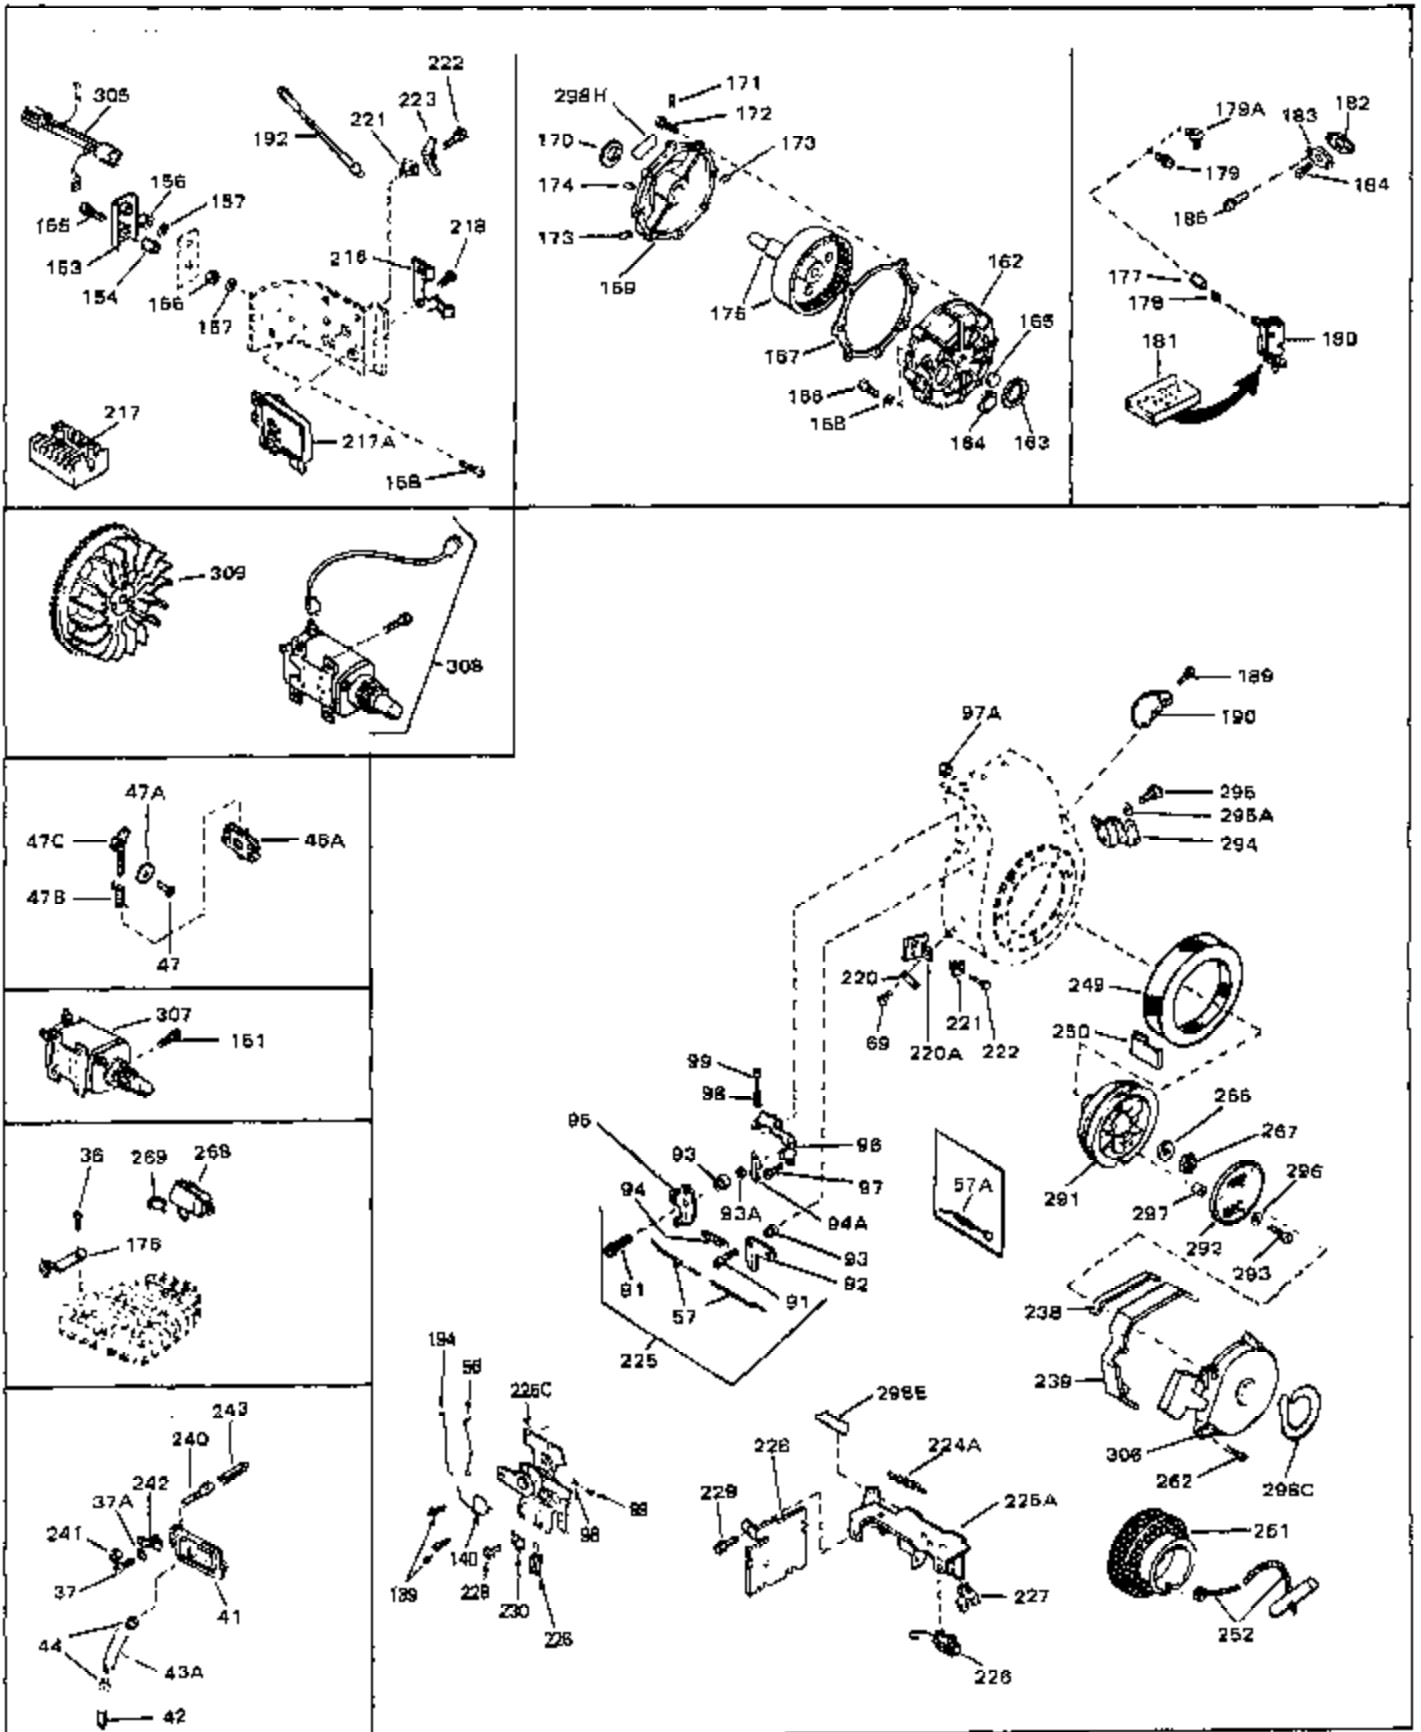

Ref #	Part Number	Qty	Description
36	650694A	0	Screw, Hex flange hd., 5/16-18 x 2
36	650695A	0	Screw, Hex flange hd., 5/16-18 x 2-1/4
36	650697A	0	Screw, Hex flange hd., 5/16-18 x 2-1/2
37	650128	0	Screw
37	650597	0	Screw, Hex washer hd., 10-24 x 5/8
37A	27261	0	Washer, Flat
41	28425	0	Cover, Valve chamber
56	31710	0	Link, Throttle
69	29747A	0	Screw
98	31342	0	Spring, Compression
98	32924	0	Spring, Compression
98	28569	0	Spring, Compression
99	29500	0	Screw, Fil. hd. mach., Sems, 8-32 x 3/4
99	650549	0	Screw
99	650688	0	Screw, Hex hd., 10-32 x 1-5/16" (Drilled
179A	28566	0	Fitting, Fuel
179	33229	0	Fitting, Pipe
180	32959	0	Pump, impulse fuel
181	33010	0	Repair Kit, Impulse fuel pump
182	32683	0	Gasket, Fuel pump
183	32955	0	Cover, Fuel pump pad
184	9556	0	Plug, Oil drain (Sq. hd. pipe, 1/8-27)
185	30688	0	Screw, Hex hd. Sems, 1/4-20 x 1/2
221	28545	0	Grommet, Plastic
222	650643	0	Screw
223	33356	0	Terminal, Ground
225	730152	0	Control Assy., Speed
227	33177	0	Terminal
240	30845A	0	Bolt, Governor adjusting
241	33450	0	Nut, Lock
243	30886A	0	Spring, Governor bolt
251	28301	0	Pulley, Starter
252	590343	0	Rope & Handle Assy., Starter
266	650815	0	Washer, Belleville
267	8115	0	Nut, Hex
305	33018	0	Harness, Adapter
308	32386	0	Starter Motor Kit (110-120 Volt)
308	32901	0	Starter Motor Kit (110-120 Volt)
308	33328	0	Starter Motor Kit (110-120 Volt)
308	33328A	0	Starter Motor Kit (110-120 Volt)
308	33518	0	Starter Motor Kit (110-120 Volt)
308	33518A	0	Starter Motor Kit (110-120 Volt)
308	33518B	0	Starter Motor Kit (110-120 Volt)
309	30811A	0	Flywheel