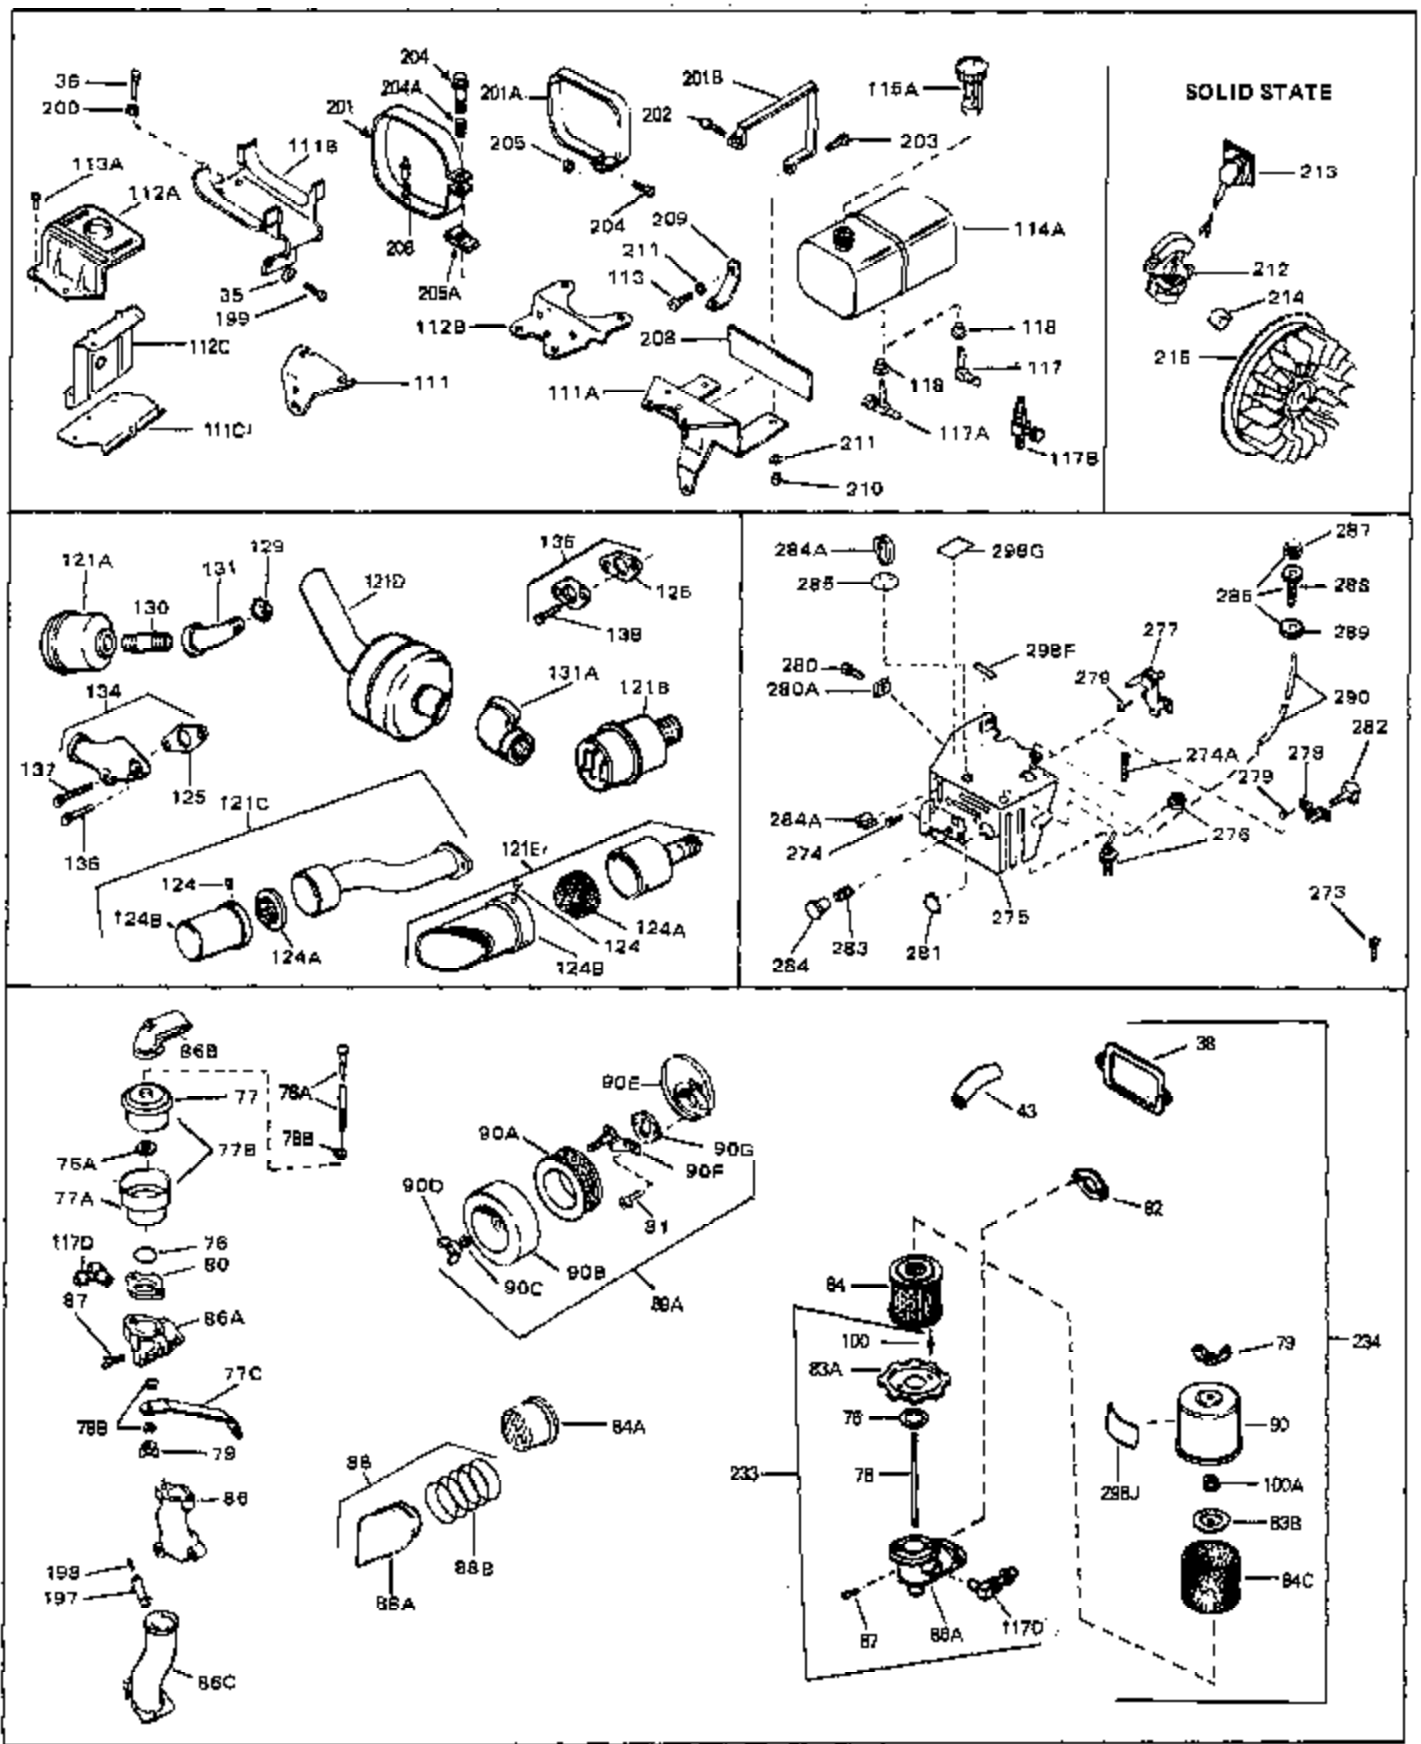

Ref #	Part Number	Qty	Description
119	30705	0	Line, Fuel (Braided 16")
119	30962	0	Line, Fuel (Braided 32")
120	26460	0	Clamp, Fuel line
125	27930	0	Gasket, Exhaust
132	650139	0	Screw
132	650548	0	Screw, Hex washer hd., 8-32 x 5/16
133	31725A	0	Extension, Governor lever
144	650542	0	Screw, Hex hd. cap, 5/16 18 x 13/16
146	29538	0	Base, Mounting
147	650128	0	Screw
148	30622	0	Extension, Blower housing
149A	30747	0	Clip, Shorting
150	16645	0	Lockwasher
186	27275	0	Clip, Hi-tension wire
186	29443	0	Clip, Fuel line
186	33685	0	Clip, Hi-tension wire
232	28468	0	Wire, Ground (Female fitting both ends)
244	31793	0	Bearing, Ball
245	31792	0	Washer, Thrust
246	31855	0	Retainer, Bearing
247	650778	0	Washer, Lock
248	650580	0	Nut, Lock
266	650815	0	Washer, Belleville
267	8115	0	Nut, Hex
298	34346	0	Decal, Instruction
298B	31752	0	Decal, Air cleaner
298A	31517	0	Decal, H.P. (5 H.P.)
298A	32173	0	Decal, H.P. (6 H.P.)
298A	33310	0	Decal, Mini-Bike (5 H.P.)
298A	34316	0	Decal, Name
299	30547A	0	Contact Assy., Breaker
300	30548B	0	Condenser
302	31393	0	Valve, Seat & Gasket Assy.
303	631677	0	Carburetor
304	610689A	0	Magneto, Tecumseh
310	33235	0	Gasket Set