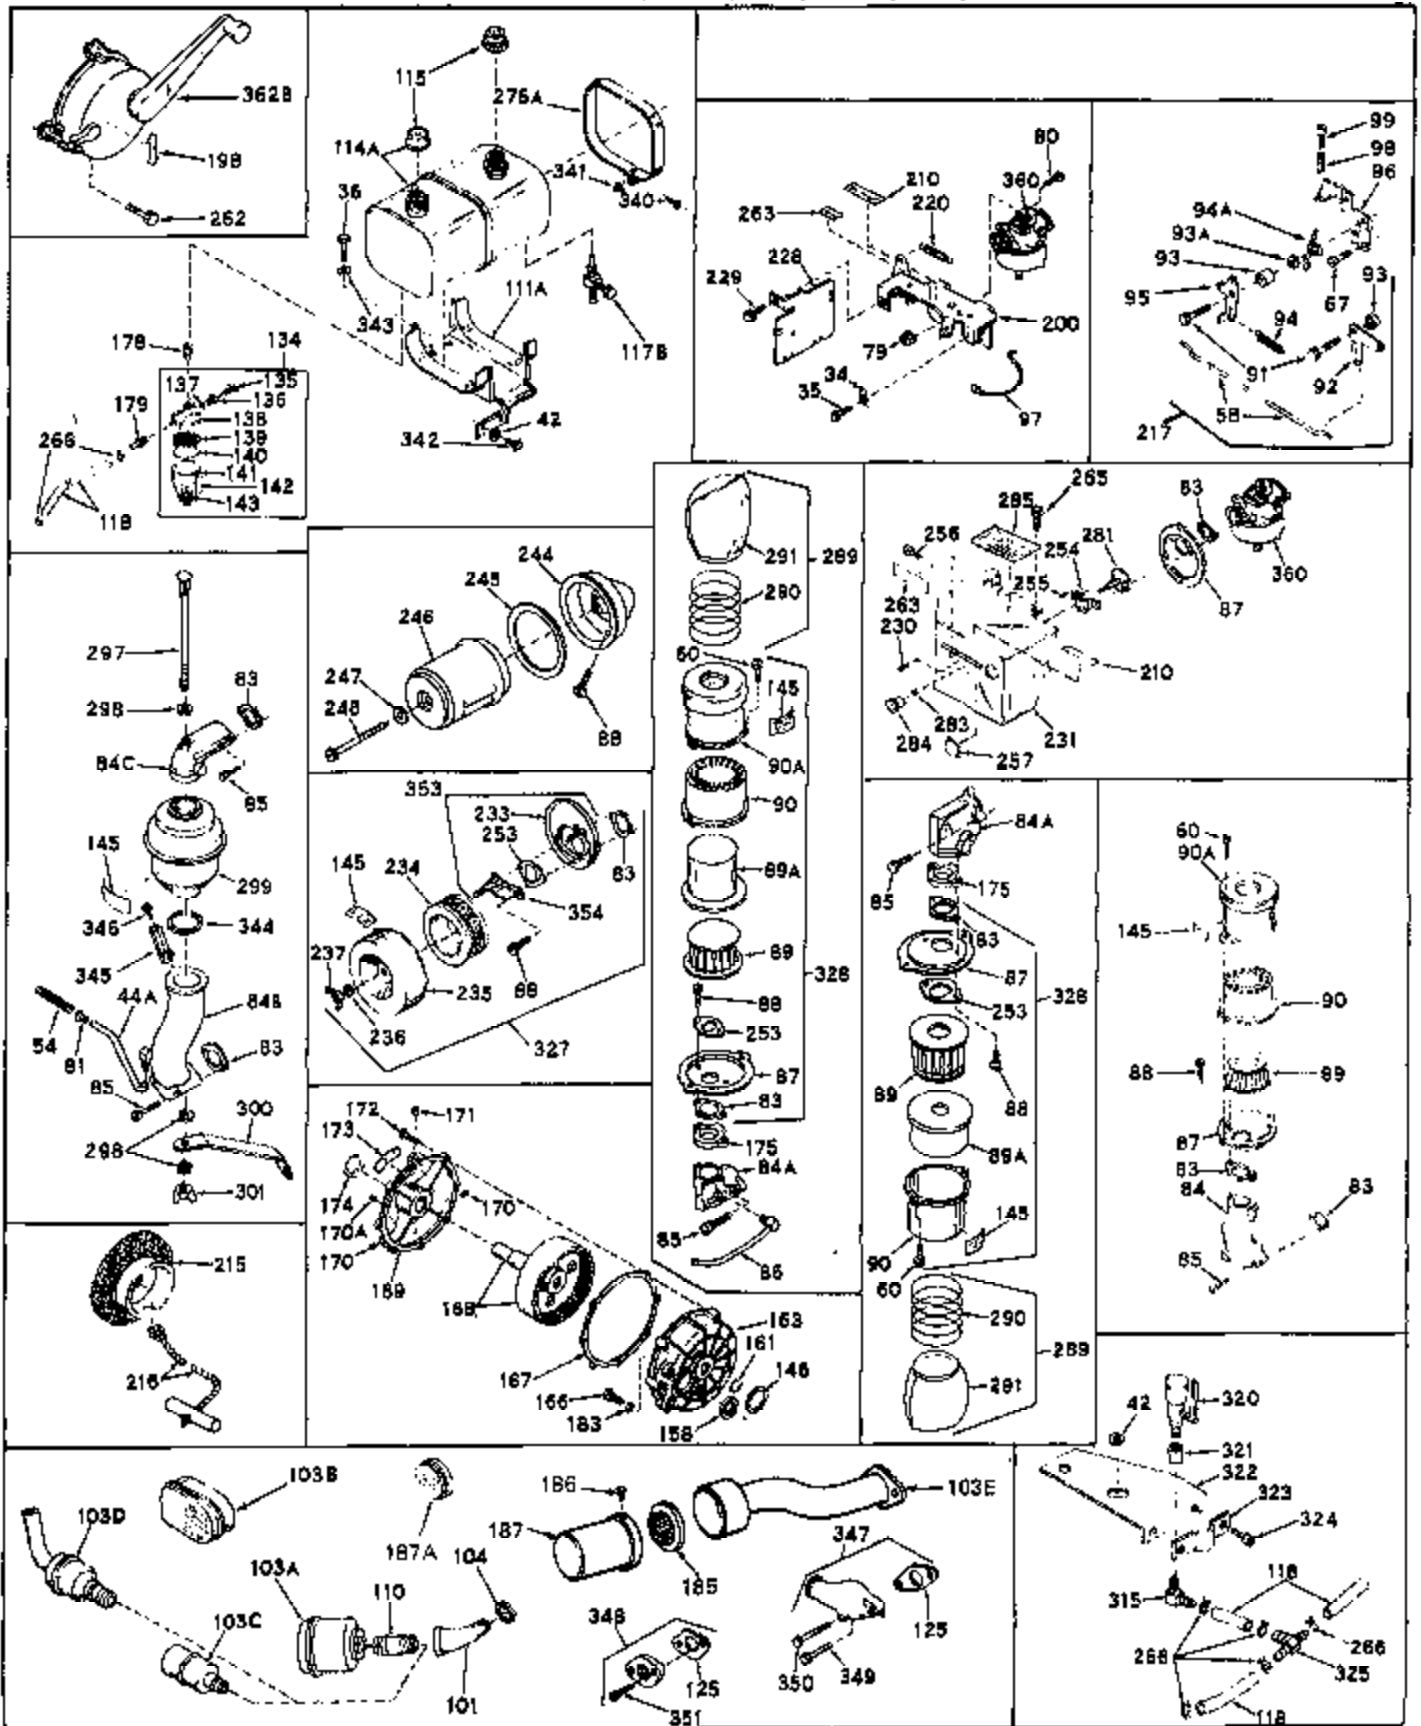

Ref #	Part Number	Qty	Description
34	27793	0	Clip, Conduit
35	28942	0	Screw
36	650694	0	Screw, Hex hd. cap, 5/16-18 x 2
36	650695	0	Screw, Hex hd. cap, 5/16-18 x 2-1/4 (Grade 8)
36	650697	0	Screw, Hex hd. cap, 5/16-18 x 2-1/2
42	26073	0	Washer, Connecting rod bolt
54	28819	0	Spring, Fuel line
54	31778	0	Spring, Coil
60	650152	0	Screw
67	650399	0	Screw, Phil. fil. hd. Sems, 10-32 x 5/8
79	29752	0	Nut
80	650572	0	Screw
83	27272	0	Gasket, Air cleaner
84C	32560	0	Elbow, Air cleaner
85	29786	0	Screw
85	650163	0	Screw, Fil. hd. Sems, 10-32 x 7/8
85	650416	0	Screw, Rd. hd. Sems, 10-32 x 1
85	650605	0	Screw
88	28820	0	Screw
88	650399	0	Screw, Phil. fil. hd. Sems, 10-32 x 5/8
88	650521	0	Screw
91	30312	0	Screw, Hex washer hd. Sems, 10-32 x 1/2
98	28569	0	Spring, Compression
98	32924	0	Spring, Compression
99	29500	0	Screw, Fil. hd. mach., Sems, 8-32 x 3/4
99	650223	0	Screw, Fil. slotted hd. Sems, 8-32 x 5/8
99	650688	0	Screw, Hex hd., 10-32 x 1-5/16" (Drilled)
101	30209	0	Elbow, Exhaust (45°)
103A	29633	0	Muffler
104	28443	0	Nut, Conduit (1/8" thick)
104	32862	0	Nut, Conduit (1/4" thick)
110	30244	0	Nipple, Exhaust pipe (2-1/2")
115	32387A	0	Cap, Fuel filler (Charcoal Plastic) (Spurt)
115	33032	0	Cap, Fuel filler (Red Plastic) (Spurt)
118	29774	0	Line, Fuel (Braided 8.25")
118	30705	0	Line, Fuel (Braided 16")
118	30962	0	Line, Fuel (Braided 32")
125	27930	0	Gasket, Exhaust
146	28451	0	Gasket, Housing
158	30256	0	Seal, Oil
161	28508	0	Plug, Expansion
163	30516	0	Housing, Reducer
166	28454	0	Screw
167	30517A	0	Gasket, Reduction cover
168	30797	0	Shaft & Gear Assy.
169	30798	0	Cover, Reducer
170	9556	0	Plug, Oil drain (Sq. hd. pipe, 1/8-27)
170A	9556	0	Plug, Oil drain (Sq. hd. pipe, 1/8-27)
171	24590	0	Plug, Pipe
172	30564	0	Screw
173	28973	0	Decal, Oil fill
174	27897	0	Seal, Oil
183	8274	0	Lockwasher
215	28301	0	Pulley, Starter
216	590343	0	Rope & Handle Assy., Starter
228	30820	0	Baffle, Heat
229	28942	0	Screw
230	650257	0	Screw, Pan hd. Sems, 8-32 x 5/16