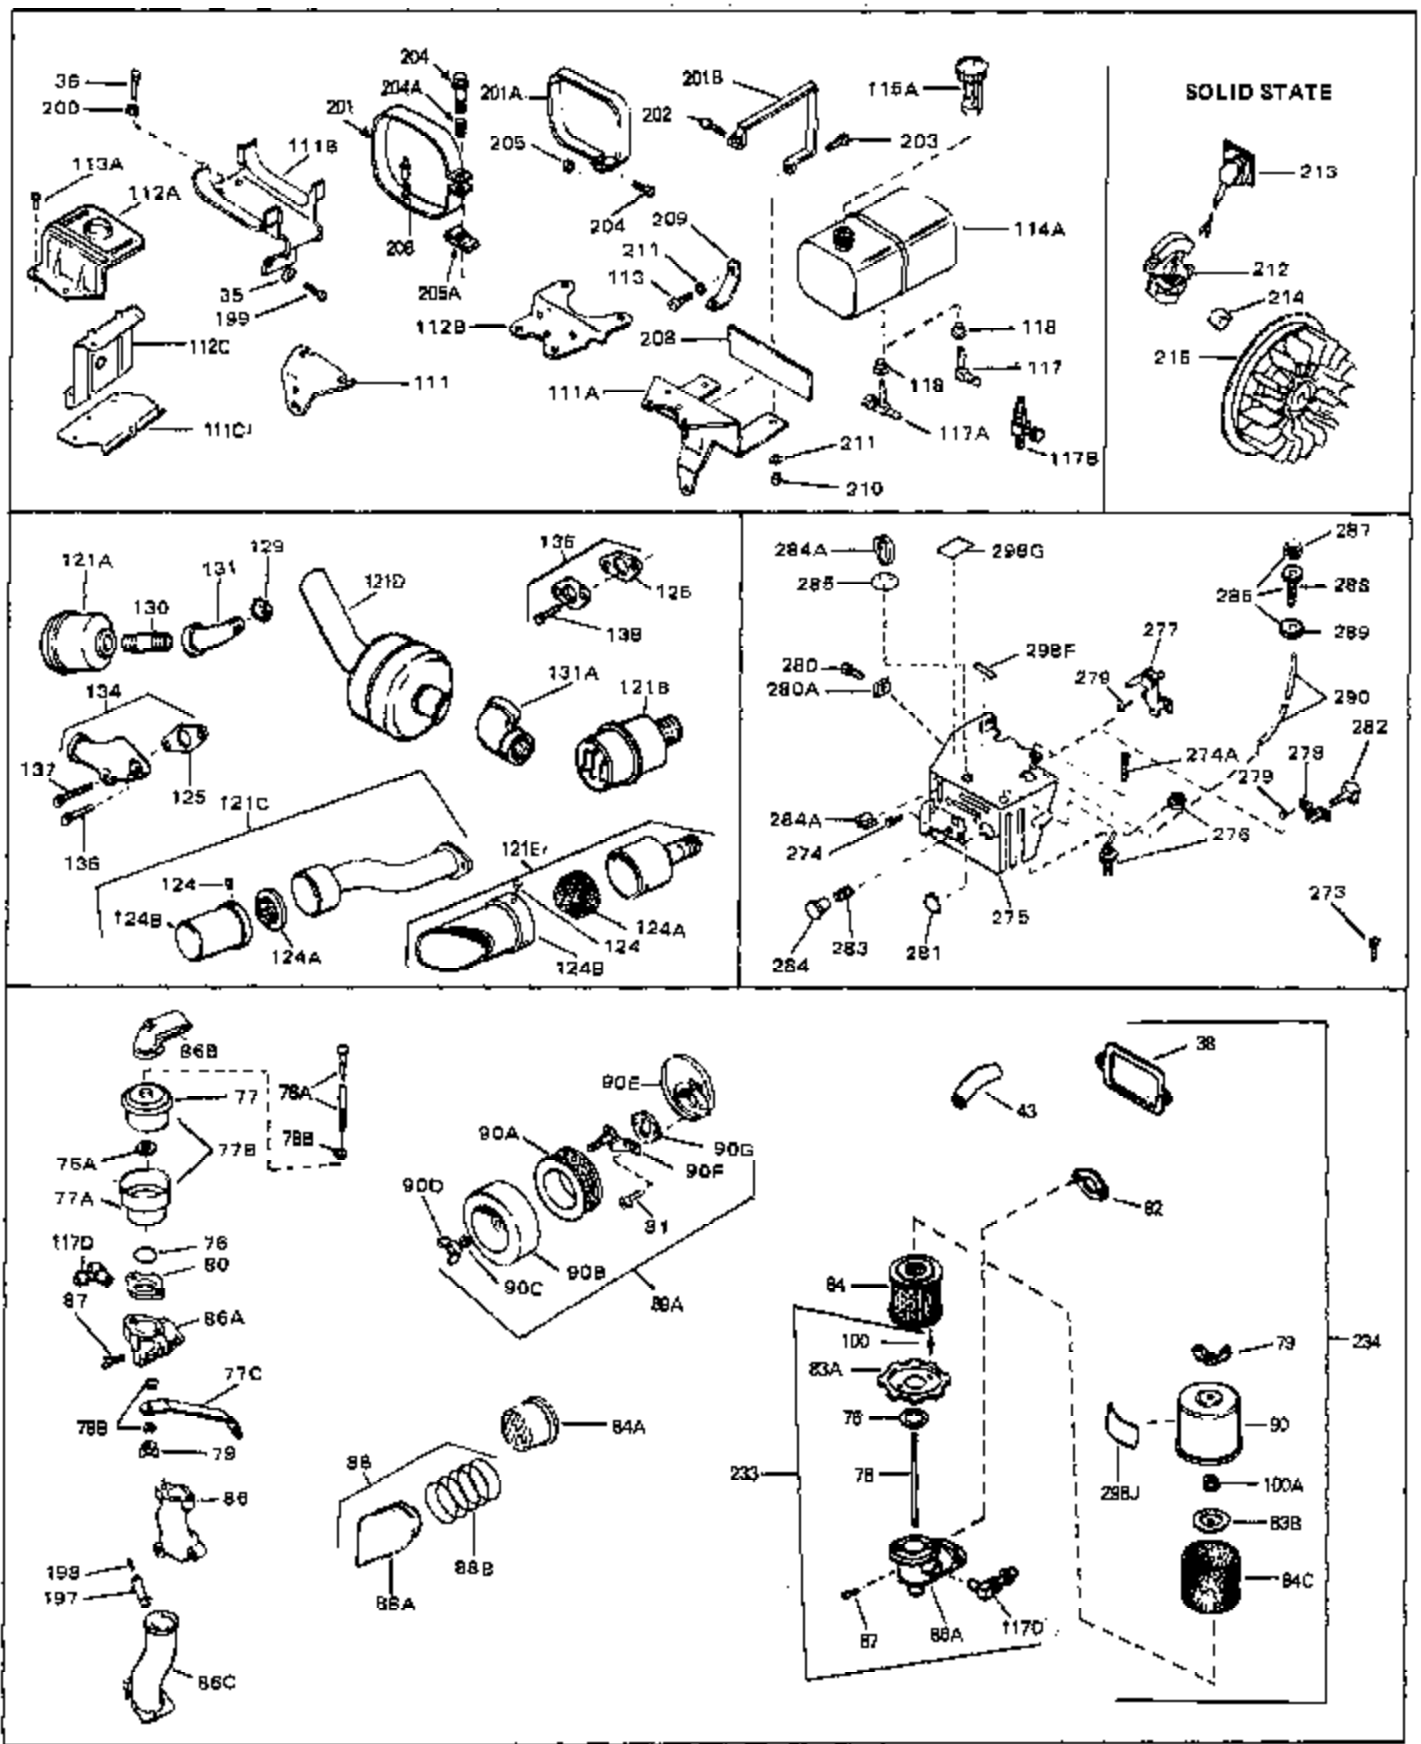

Ref #	Part Number	Qty	Description
35	26073	0	Washer, Connecting rod bolt
35	650570	0	Washer, Flat
35	650691	0	Washer, Flat
36	650694A	0	Screw, Hex flange hd., 5/16-18 x 2
36	650695A	0	Screw, Hex flange hd., 5/16-18 x 2-1/4
36	650697A	0	Screw, Hex flange hd., 5/16-18 x 2-1/2
38	27896	0	Gasket, Breather cover
43	27627	0	Tube, Breather
81	28820	0	Screw
81	30196	0	Screw
81	650521	0	Screw
82	27272	0	Gasket, Air cleaner
86A	34697	0	Elbow, Air cleaner
88	730512	0	Kit, Pre-cleaner
88A	31668	0	Bag, Pre-cleaner
88B	31667	0	Spring, Pre-cleaner bag
89A	730128	0	Cleaner Assy., Air
113	30688	0	Screw, Hex hd. Sems, 1/4-20 x 1/2
117B	33053	0	Valve, Fuel strainer & shut-off
117	33395	0	Fitting, Fuel line
118	33679	0	Bushing, Fuel fitting
121E	391026	0	Muffler
124A	33171	0	Screen, Muffler
124B	33185	0	Cover & Tube, Muffler
124	650578	0	Screw
125	27930	0	Gasket, Exhaust
129	32862	0	Nut, Conduit (1/4" thick)
131	29574	0	Elbow, Exhaust (90°)
134	31288	0	Muffler Adapter Kit
135	730130	0	Muffler Adapter Kit
136	6021A	0	Screw, Hex flange hd., 5/16-18 x 1-1/2
137	650697A	0	Screw, Hex flange hd., 5/16-18 x 2-1/2
138	30196	0	Screw
233	34819	0	Elbow Assy., Air cleaner
234	730561	0	Air Cleaner Kit, Dual Element upright,
273	650687	0	Screw, Pan hd. self-tap, 10-32 x 5/16