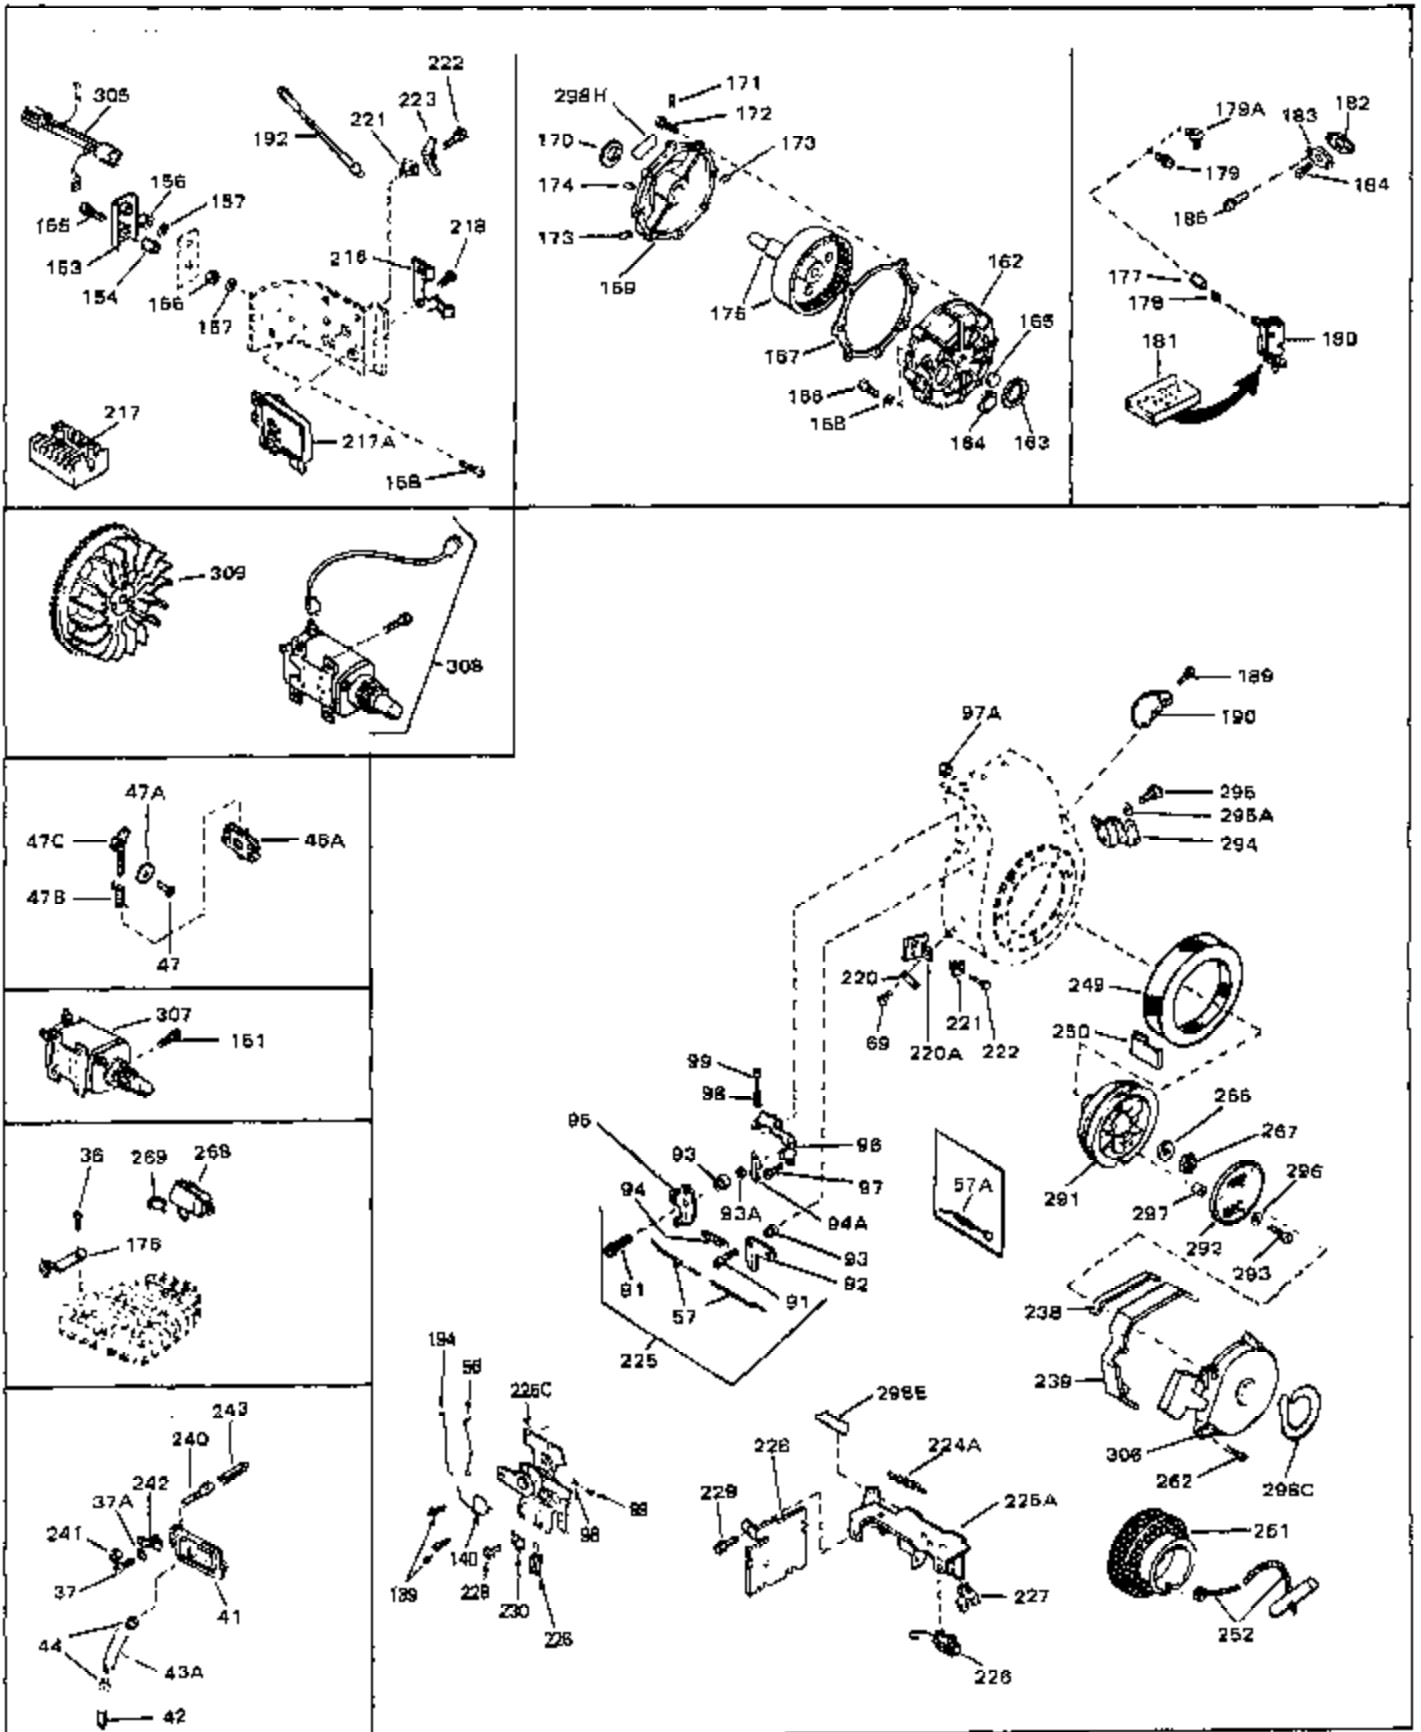

Ref #	Part Number	Qty	Description
36	650694A	0	Screw, Hex flange hd., 5/16-18 x 2
36	650695A	0	Screw, Hex flange hd., 5/16-18 x 2-1/4
36	650697A	0	Screw, Hex flange hd., 5/16-18 x 2-1/2
37	650128	0	Screw
37	650597	0	Screw, Hex washer hd., 10-24 x 5/8
37A	27261	0	Washer, Flat
41	28425	0	Cover, Valve chamber
56	31710	0	Link, Throttle
69	29747A	0	Screw
98	31342	0	Spring, Compression
98	32924	0	Spring, Compression
98	28569	0	Spring, Compression
99	29500	0	Screw, Fil. hd. mach., Sems, 8-32 x 3/4
99	650549	0	Screw
99	650688	0	Screw, Hex hd., 10-32 x 1-5/16" (Drilled
151	30688	0	Screw, Hex hd. Sems, 1/4-20 x 1/2
153	30064	0	Cover, Rectifier panel
154	30065	0	Nut, Long 5-40
155	30066	0	Screw
156	28728	0	Nut
157	28727	0	Lockwasher
158	28726	0	Screw, Phil. rd. hd., 5-40 x 9/16
182	32683	0	Gasket, Fuel pump
183	32955	0	Cover, Fuel pump pad
184	9556	0	Plug, Oil drain (Sq. hd. pipe, 1/8-27)
185	30688	0	Screw, Hex hd. Sems, 1/4-20 x 1/2
225	730152	0	Control Assy., Speed
226	610973	0	Terminal Assy.
227	33177	0	Terminal
229	28942	0	Screw
230	27793	0	Clip, Conduit
262	29716	0	Screw
266	650815	0	Washer, Belleville
267	8115	0	Nut, Hex
305	33018	0	Harness, Adapter
306	590420	0	Starter, Rewind
307	29965	0	Motor, Starter (12 Volt)
307	32468	0	Motor, Starter (12 Volt)
307	32468A	0	Motor, Starter (12 Volt)
307	32468B	0	Motor, Starter (12 Volt)
307	33606	0	Motor, Starter (12 Volt)
308	32386	0	Starter Motor Kit (110-120 Volt)
308	32901	0	Starter Motor Kit (110-120 Volt)
308	33328	0	Starter Motor Kit (110-120 Volt)
308	33328A	0	Starter Motor Kit (110-120 Volt)
308	33518	0	Starter Motor Kit (110-120 Volt)
308	33518A	0	Starter Motor Kit (110-120 Volt)
308	33518B	0	Starter Motor Kit (110-120 Volt)
309	30811A	0	Flywheel