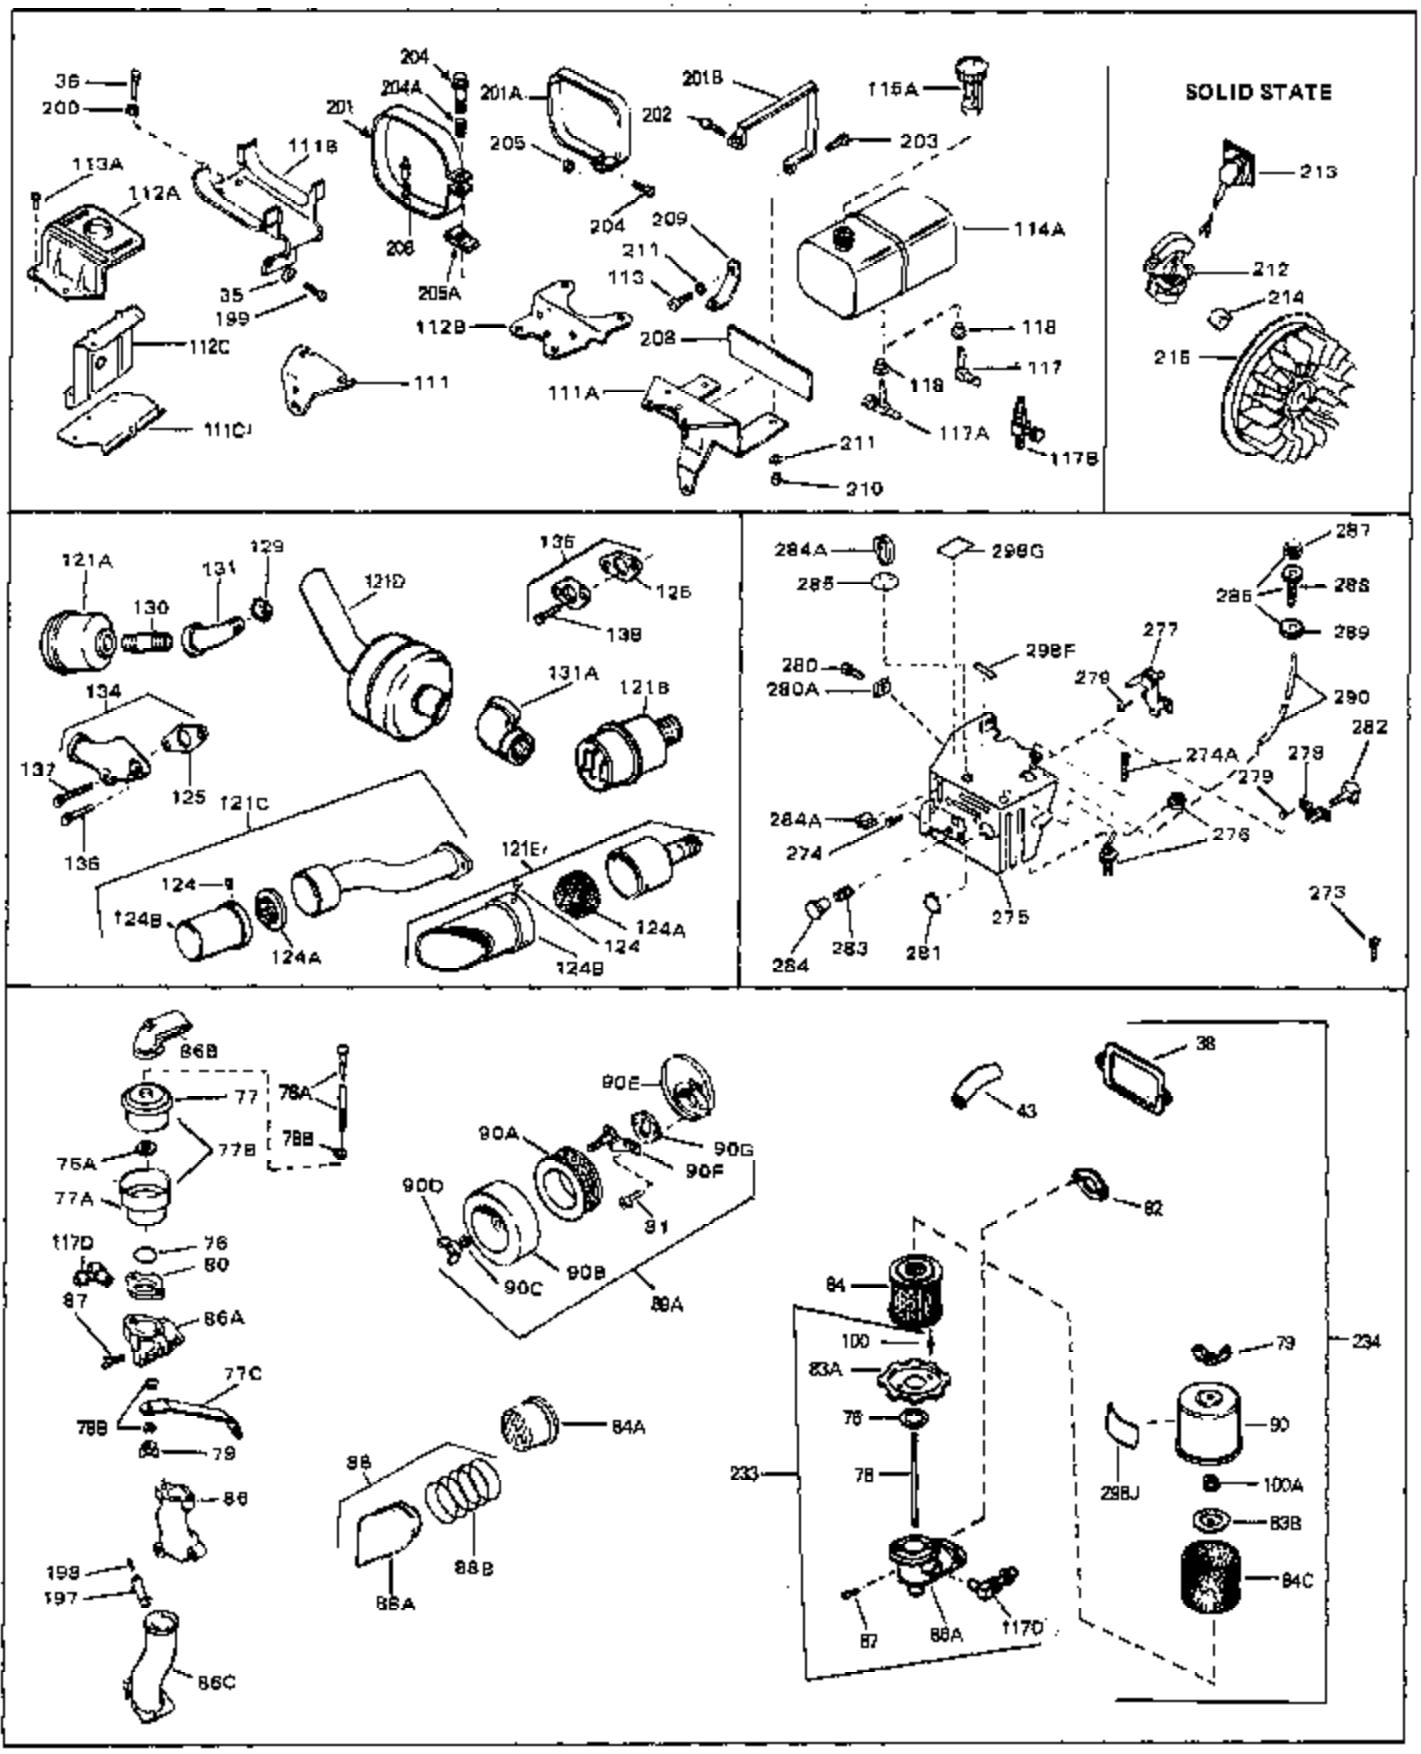

Ref #	Part Number	Qty	Description
119	29774	0	Line, Fuel (Braided 8.25")
119	30705	0	Line, Fuel (Braided 16")
119	30962	0	Line, Fuel (Braided 32")
120	26460	0	Clamp, Fuel line
121	32401	0	Muffler
122	34174	0	Deflector, Exhaust
123	650665	0	Screw
125	27930	0	Gasket, Exhaust
126	30196	0	Screw
127	26073	0	Washer, Connecting rod bolt
128	650694A	0	Screw, Hex flange hd., 5/16-18 x 2
132	650139	0	Screw
132	650548	0	Screw, Hex washer hd., 8-32 x 5/16
144	650542	0	Screw, Hex hd. cap, 5/16 18 x 13/16
146	30802	0	Base, Mounting
147	650128	0	Screw
148	30622	0	Extension, Blower housing
186	27275	0	Clip, Hi-tension wire
186	29443	0	Clip, Fuel line
186	33685	0	Clip, Hi-tension wire
193	610118	0	Cover, Spark plug
224	31386	0	Spring, Governor
225B	31711B	0	Bracket Assy., Speed control
226	610973	0	Terminal Assy.
229	28942	0	Screw
230	27793	0	Clip, Conduit
232	30831	0	Wire, Ground (Female fitting both ends)
244	31793	0	Bearing, Ball
245	31792	0	Washer, Thrust
246	31855	0	Retainer, Bearing
247	650778	0	Washer, Lock
248	650580	0	Nut, Lock
262	29716	0	Screw
264	32125	0	Cup, Starter
265	590417	0	Screen, Starter cup
266	650815	0	Washer, Belleville
267	8115	0	Nut, Hex
298A	31517	0	Decal, H.P. (5 H.P.)
298A	32173	0	Decal, H.P. (6 H.P.)
298A	33310	0	Decal, Mini-Bike (5 H.P.)
298A	34316	0	Decal, Name
298B	31752	0	Decal, Air cleaner
298	34346	0	Decal, Instruction
299	30547A	0	Contact Assy., Breaker
300	30548B	0	Condenser
301	631021	0	Inlet Needle, Seat & Clip Assy.
303	631067A	0	Carburetor
304	610681A	0	Magneto, Tecumseh Alternator (w/ring gear)
306	590420	0	Starter, Rewind
310	33235	0	Gasket Set