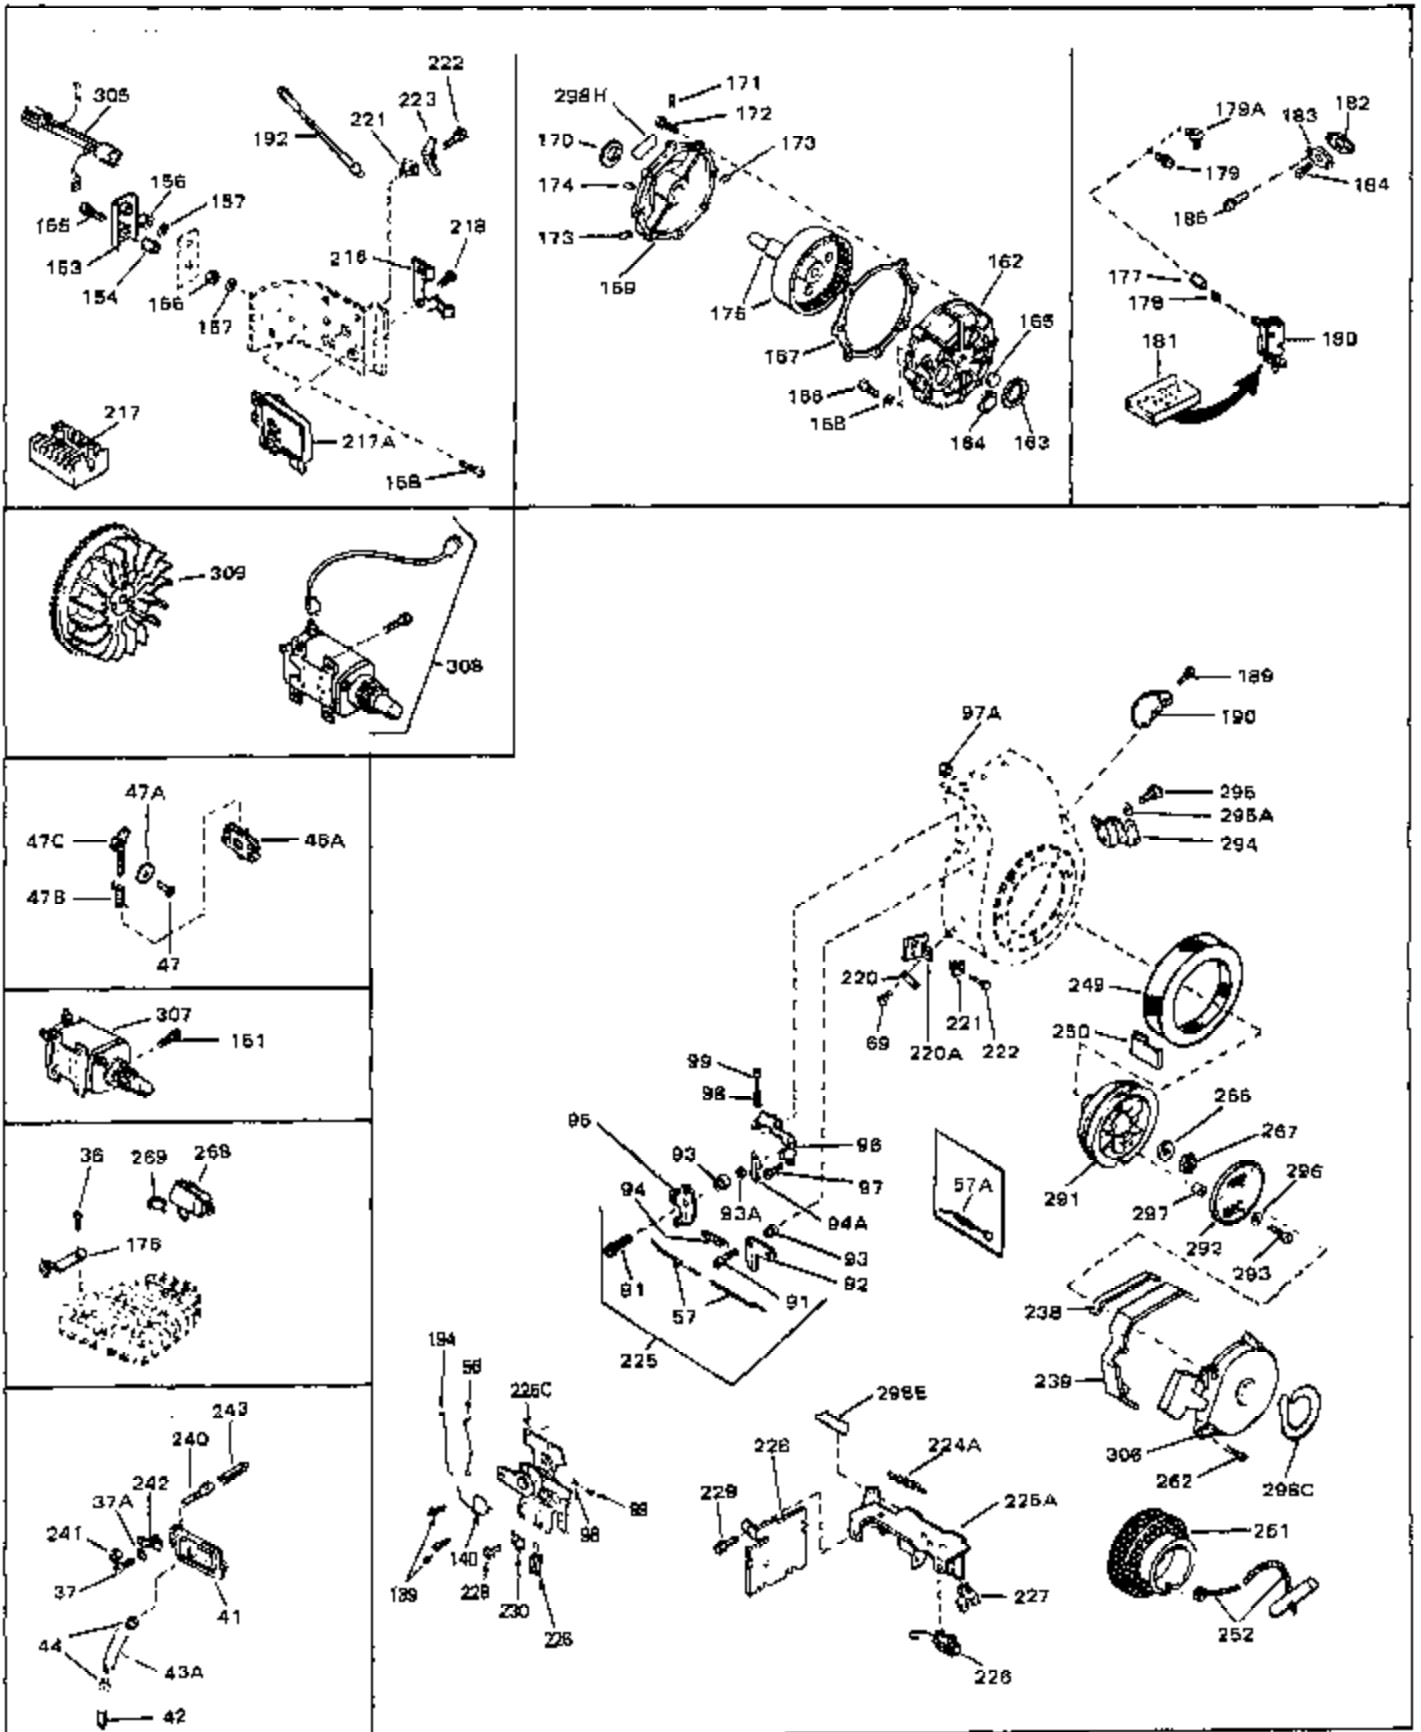

Ref #	Part Number	Qty	Description
36	650694A	0	Screw, Hex flange hd., 5/16-18 x 2
36	650695A	0	Screw, Hex flange hd., 5/16-18 x 2-1/4
36	650697A	0	Screw, Hex flange hd., 5/16-18 x 2-1/2
37	650128	0	Screw
37	650597	0	Screw, Hex washer hd., 10-24 x 5/8
37A	27261	0	Washer, Flat
41	28425	0	Cover, Valve chamber
56	31710	0	Link, Throttle
69	29747A	0	Screw
98	32924	0	Spring, Compression
98	28569	0	Spring, Compression
98	31342	0	Spring, Compression
99	29500	0	Screw, Fil. hd. mach., Sems, 8-32 x 3/4
99	650549	0	Screw
99	650688	0	Screw, Hex hd., 10-32 x 1-5/16" (Drilled
182	32683	0	Gasket, Fuel pump
183	32955	0	Cover, Fuel pump pad
184	9556	0	Plug, Oil drain (Sq. hd. pipe, 1/8-27)
185	30688	0	Screw, Hex hd. Sems, 1/4-20 x 1/2
225	730152	0	Control Assy., Speed
226	610973	0	Terminal Assy.
227	33177	0	Terminal
229	28942	0	Screw
230	27793	0	Clip, Conduit
251	28301	0	Pulley, Starter
252	590343	0	Rope & Handle Assy., Starter
266	650815	0	Washer, Belleville
267	8115	0	Nut, Hex
305	33018	0	Harness, Adapter
308	32386	0	Starter Motor Kit (110-120 Volt)
308	32901	0	Starter Motor Kit (110-120 Volt)
308	33328	0	Starter Motor Kit (110-120 Volt)
308	33328A	0	Starter Motor Kit (110-120 Volt)
308	33518	0	Starter Motor Kit (110-120 Volt)
308	33518A	0	Starter Motor Kit (110-120 Volt)
308	33518B	0	Starter Motor Kit (110-120 Volt)
309	30811A	0	Flywheel