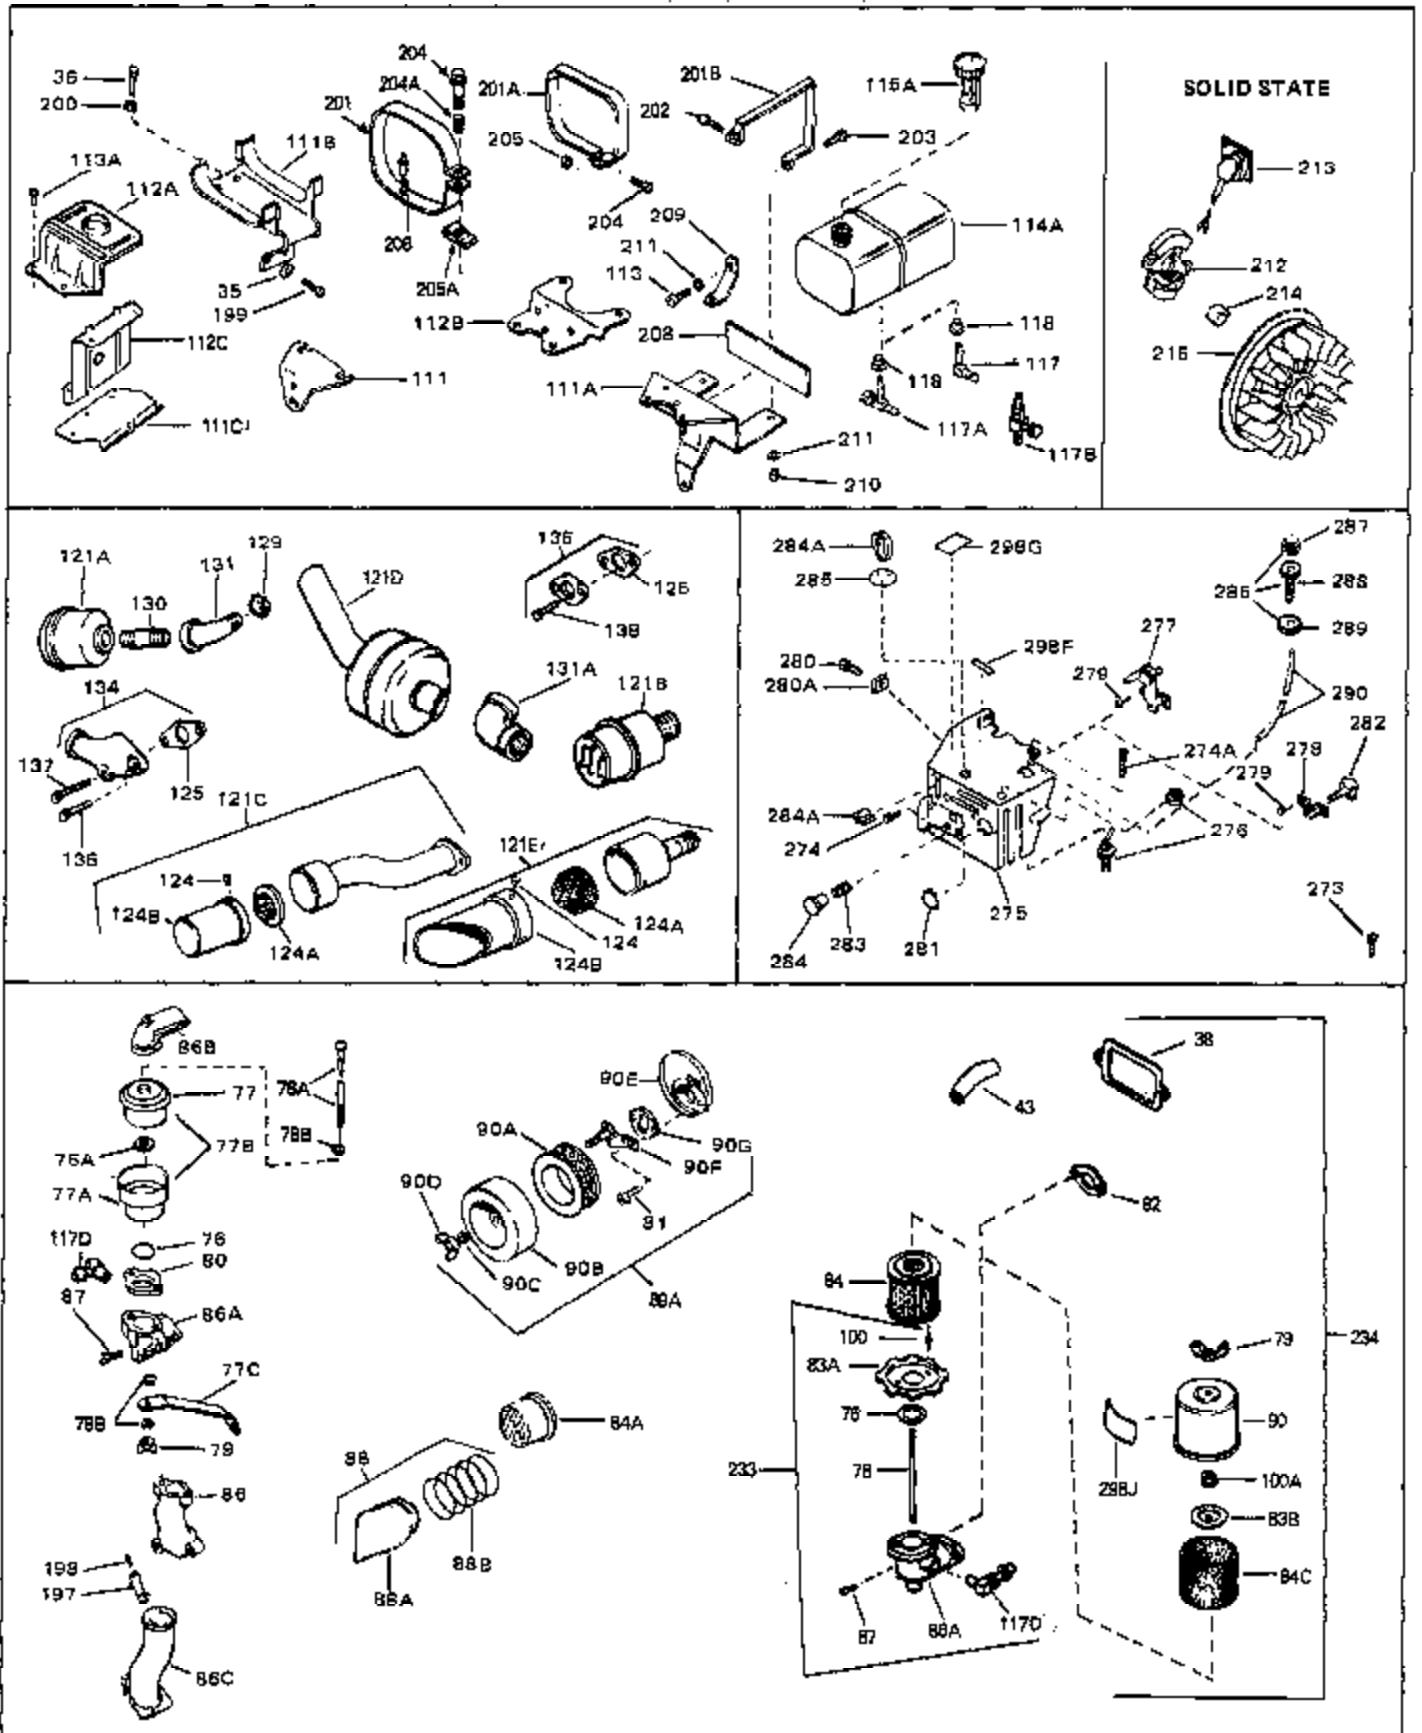

Ref #	Part Number	Qty	Description
35	26073	0	Washer, Connecting rod bolt
35	650570	0	Washer, Flat
35	650691	0	Washer, Flat
36	650694A	0	Screw, Hex flange hd., 5/16-18 x 2
36	650695A	0	Screw, Hex flange hd., 5/16-18 x 2-1/4
36	650697A	0	Screw, Hex flange hd., 5/16-18 x 2-1/2
38	27896	0	Gasket, Breather cover
43	27627	0	Tube, Breather
81	28820	0	Screw
81	30196	0	Screw
81	650521	0	Screw
82	27272	0	Gasket, Air cleaner
84A	31700	0	Element, Air cleaner
86A	34697	0	Elbow, Air cleaner
89A	730128	0	Cleaner Assy., Air
111A	33353	0	Bracket, Lower fuel tank
112A	33352A	0	Bracket, Upper fuel tank
113	650561	0	Screw
113A	650273	0	Screw
117A	33351	0	Valve, Fuel shut-off
117B	33053	0	Valve, Fuel strainer & shut-off
118	33679	0	Bushing, Fuel fitting
121A	29633	0	Muffler
121E	391026	0	Muffler
124A	33171	0	Screen, Muffler
124B	33185	0	Cover & Tube, Muffler
124	650578	0	Screw
125	27930	0	Gasket, Exhaust
129	32862	0	Nut, Conduit (1/4" thick)
130	30244	0	Nipple, Exhaust pipe (2-1/2")
134	31288	0	Muffler Adapter Kit
135	730130	0	Muffler Adapter Kit
136	6021A	0	Screw, Hex flange hd., 5/16-18 x 1-1/2
137	650697A	0	Screw, Hex flange hd., 5/16-18 x 2-1/2
138	30196	0	Screw
233	34819	0	Elbow Assy., Air cleaner
234	730561	0	Air Cleaner Kit, Dual Element upright,
273	650687	0	Screw, Pan hd. self-tap, 10-32 x 5/16