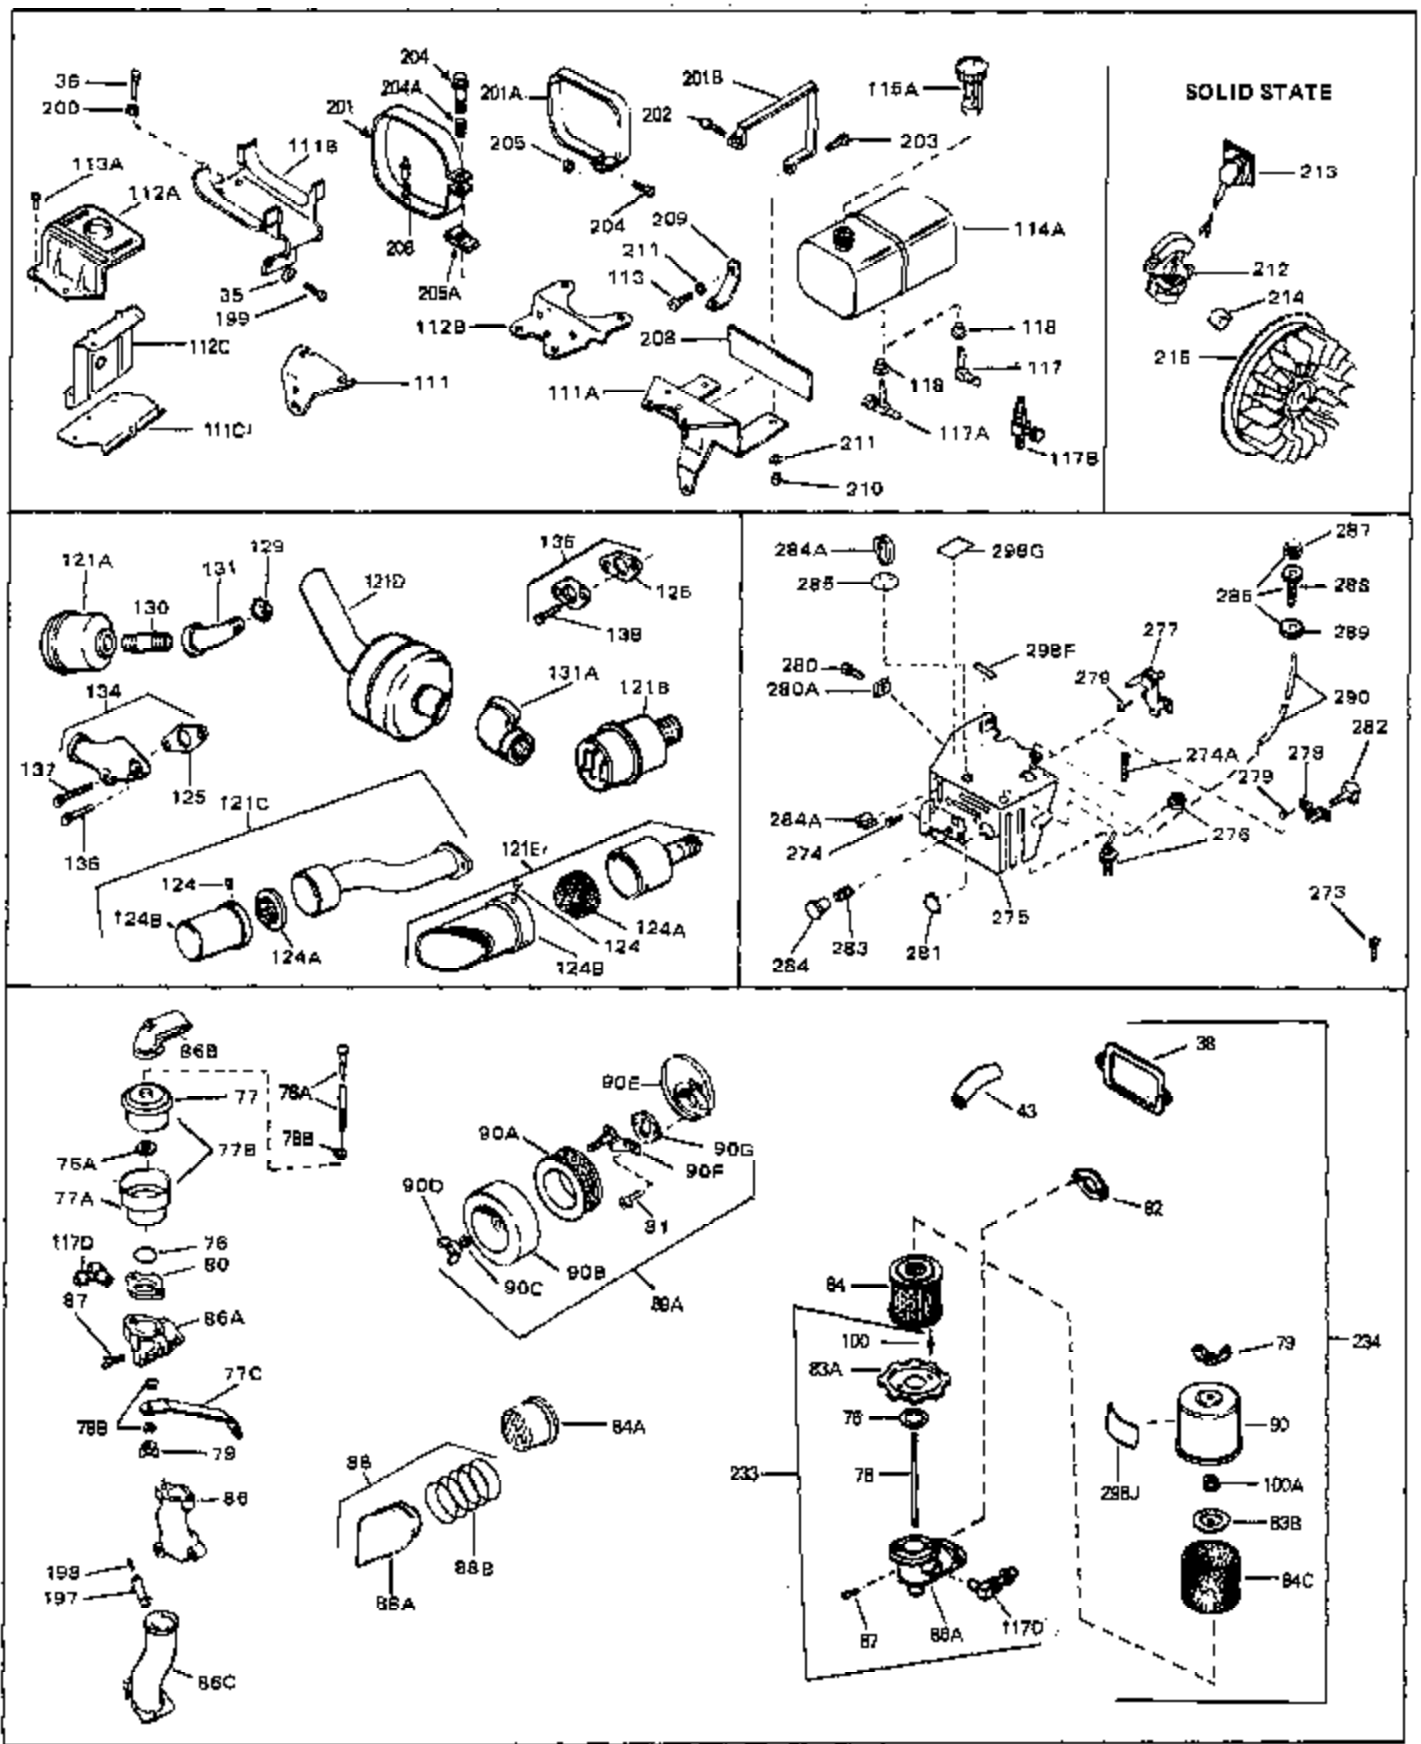

Ref #	Part Number	Qty	Description
35	26073	0	Washer, Connecting rod bolt
35	650570	0	Washer, Flat
35	650691	0	Washer, Flat
36	650694A	0	Screw, Hex flange hd., 5/16-18 x 2
36	650695A	0	Screw, Hex flange hd., 5/16-18 x 2-1/4
36	650697A	0	Screw, Hex flange hd., 5/16-18 x 2-1/2
38	27896	0	Gasket, Breather cover
43	27627	0	Tube, Breather
76A	31480	0	"O" Ring
76	31479	0	Washer, Fiber
77A	31670	0	Bowl, Oil bath cleaner
77B	32561	0	Air cleaner, Oil bath
77	31669	0	Cover, Oil bath cleaner
78B	27183	0	Washer, Fiber
78A	32562	0	Bolt, Air cleaner
79	9577	0	Nut, Wing, 10-24
81	28820	0	Screw
81	30196	0	Screw
81	650521	0	Screw
82	27272	0	Gasket, Air cleaner
86A	34697	0	Elbow, Air cleaner
86B	32560	0	Elbow, Air cleaner
87	29786	0	Screw
89A	730128	0	Cleaner Assy., Air
111A	31694	0	Bracket, Fuel tank
113	650561	0	Screw
117B	33053	0	Valve, Fuel strainer & shut-off
117A	29683	0	Strainer & Shut-off
121E	391026	0	Muffler
124B	33185	0	Cover & Tube, Muffler
124	650578	0	Screw
124A	33171	0	Screen, Muffler
125	27930	0	Gasket, Exhaust
134	31288	0	Muffler Adapter Kit
135	730130	0	Muffler Adapter Kit
136	6021A	0	Screw, Hex flange hd., 5/16-18 x 1-1/2
137	650697A	0	Screw, Hex flange hd., 5/16-18 x 2-1/2
138	30196	0	Screw
201B	31697	0	Strap, Fuel tank
202	29212	0	Screw
203	6202	0	Screw
210	29752	0	Nut
233	34819	0	Elbow Assy., Air cleaner
234	730561	0	Air Cleaner Kit, Dual Element upright,
273	650687	0	Screw, Pan hd. self-tap, 10-32 x 5/16