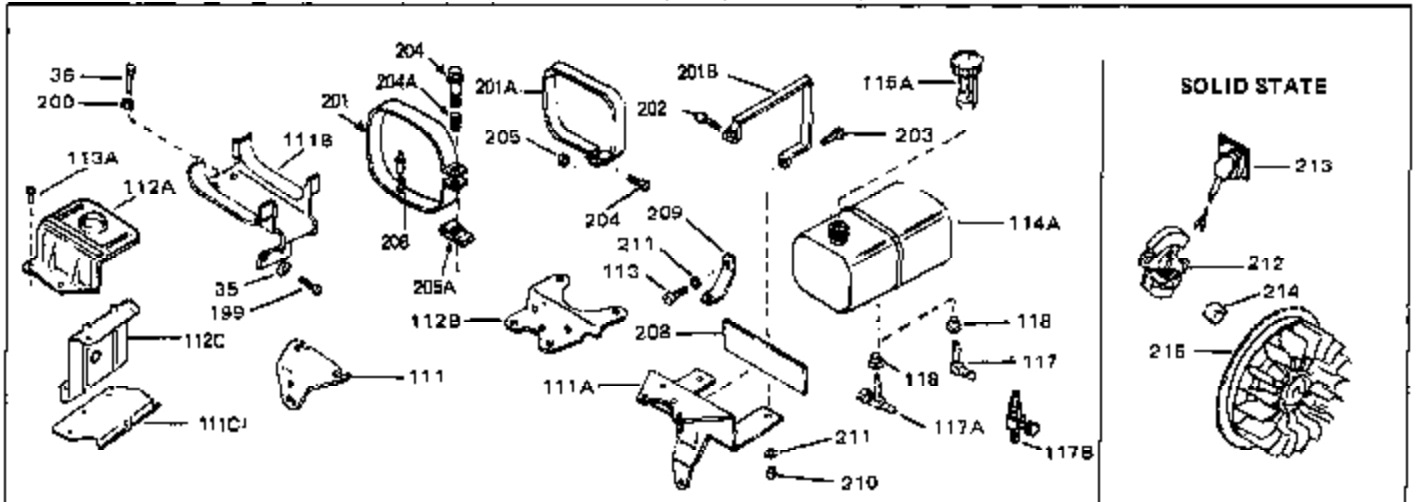

Ref #	Part Number	Qty	Description
121	32401	0	Muffler
125	27930	0	Gasket, Exhaust
126	30196	0	Screw
127	26073	0	Washer, Connecting rod bolt
128	650694A	0	Screw, Hex flange hd., 5/16-18 x 2
132	650139	0	Screw
132	650548	0	Screw, Hex washer hd., 8-32 x 5/16
144	650542	0	Screw, Hex hd. cap, 5/16 18 x 13/16
146	29538	0	Base, Mounting
147	650128	0	Screw
148	30622	0	Extension, Blower housing
186	27275	0	Clip, Hi-tension wire
186	29443	0	Clip, Fuel line
186	33685	0	Clip, Hi-tension wire
193	27276	0	Cover, Spark plug
226	610973	0	Terminal Assy.
229	28942	0	Screw
230	27793	0	Clip, Conduit
232	28468	0	Wire, Ground (Female fitting both ends)
244	31793	0	Bearing, Ball
245	31792	0	Washer, Thrust
246	31855	0	Retainer, Bearing
247	650778	0	Washer, Lock
248	650580	0	Nut, Lock
262	29716	0	Screw
264	32125	0	Cup, Starter
265	590417	0	Screen, Starter cup
266	650815	0	Washer, Belleville
267	8115	0	Nut, Hex
298	34346	0	Decal, Instruction
298A	31517	0	Decal, H.P. (5 H.P.)
298A	32173	0	Decal, H.P. (6 H.P.)
298A	33310	0	Decal, Mini-Bike (5 H.P.)
298A	34316	0	Decal, Name
299	30547A	0	Contact Assy., Breaker
300	30548B	0	Condenser
301	631021	0	Inlet Needle, Seat & Clip Assy.
303	630994A	0	Carburetor
304	610689A	0	Magneto, Tecumseh
306	590420	0	Starter, Rewind
310	33235	0	Gasket Set