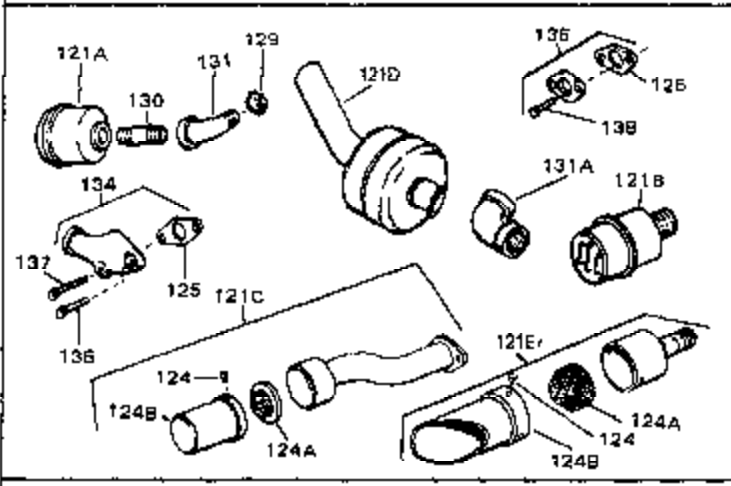

Ref #	Part Number	Qty	Description
121	32401	0	Muffler
125	27930	0	Gasket, Exhaust
126	30196	0	Screw
127	26073	0	Washer, Connecting rod bolt
128	650694A	0	Screw, Hex flange hd., 5/16-18 x 2
132	650139	0	Screw
132	650548	0	Screw, Hex washer hd., 8-32 x 5/16
144	650542	0	Screw, Hex hd. cap, 5/16 18 x 13/16
146	29538	0	Base, Mounting
147	650128	0	Screw
148	30622	0	Extension, Blower housing
186	27275	0	Clip, Hi-tension wire
186	29443	0	Clip, Fuel line
186	33685	0	Clip, Hi-tension wire
193	27276	0	Cover, Spark plug
226	610973	0	Terminal Assy.
229	28942	0	Screw
230	27793	0	Clip, Conduit
232	28468	0	Wire, Ground (Female fitting both ends)
244	31793	0	Bearing, Ball
245	31792	0	Washer, Thrust
246	31855	0	Retainer, Bearing
247	650778	0	Washer, Lock
248	650580	0	Nut, Lock
262	29716	0	Screw
264	32125	0	Cup, Starter
265	590417	0	Screen, Starter cup
266	650815	0	Washer, Belleville
267	8115	0	Nut, Hex
298	34346	0	Decal, Instruction
298A	31517	0	Decal, H.P. (5 H.P.)
298A	32173	0	Decal, H.P. (6 H.P.)
298A	33310	0	Decal, Mini-Bike (5 H.P.)
298A	34316	0	Decal, Name
299	30547A	0	Contact Assy., Breaker
300	30548B	0	Condenser
301	631021	0	Inlet Needle, Seat & Clip Assy.
303	630994A	0	Carburetor
304	610689A	0	Magneto, Tecumseh
306	590420	0	Starter, Rewind
310	33235	0	Gasket Set