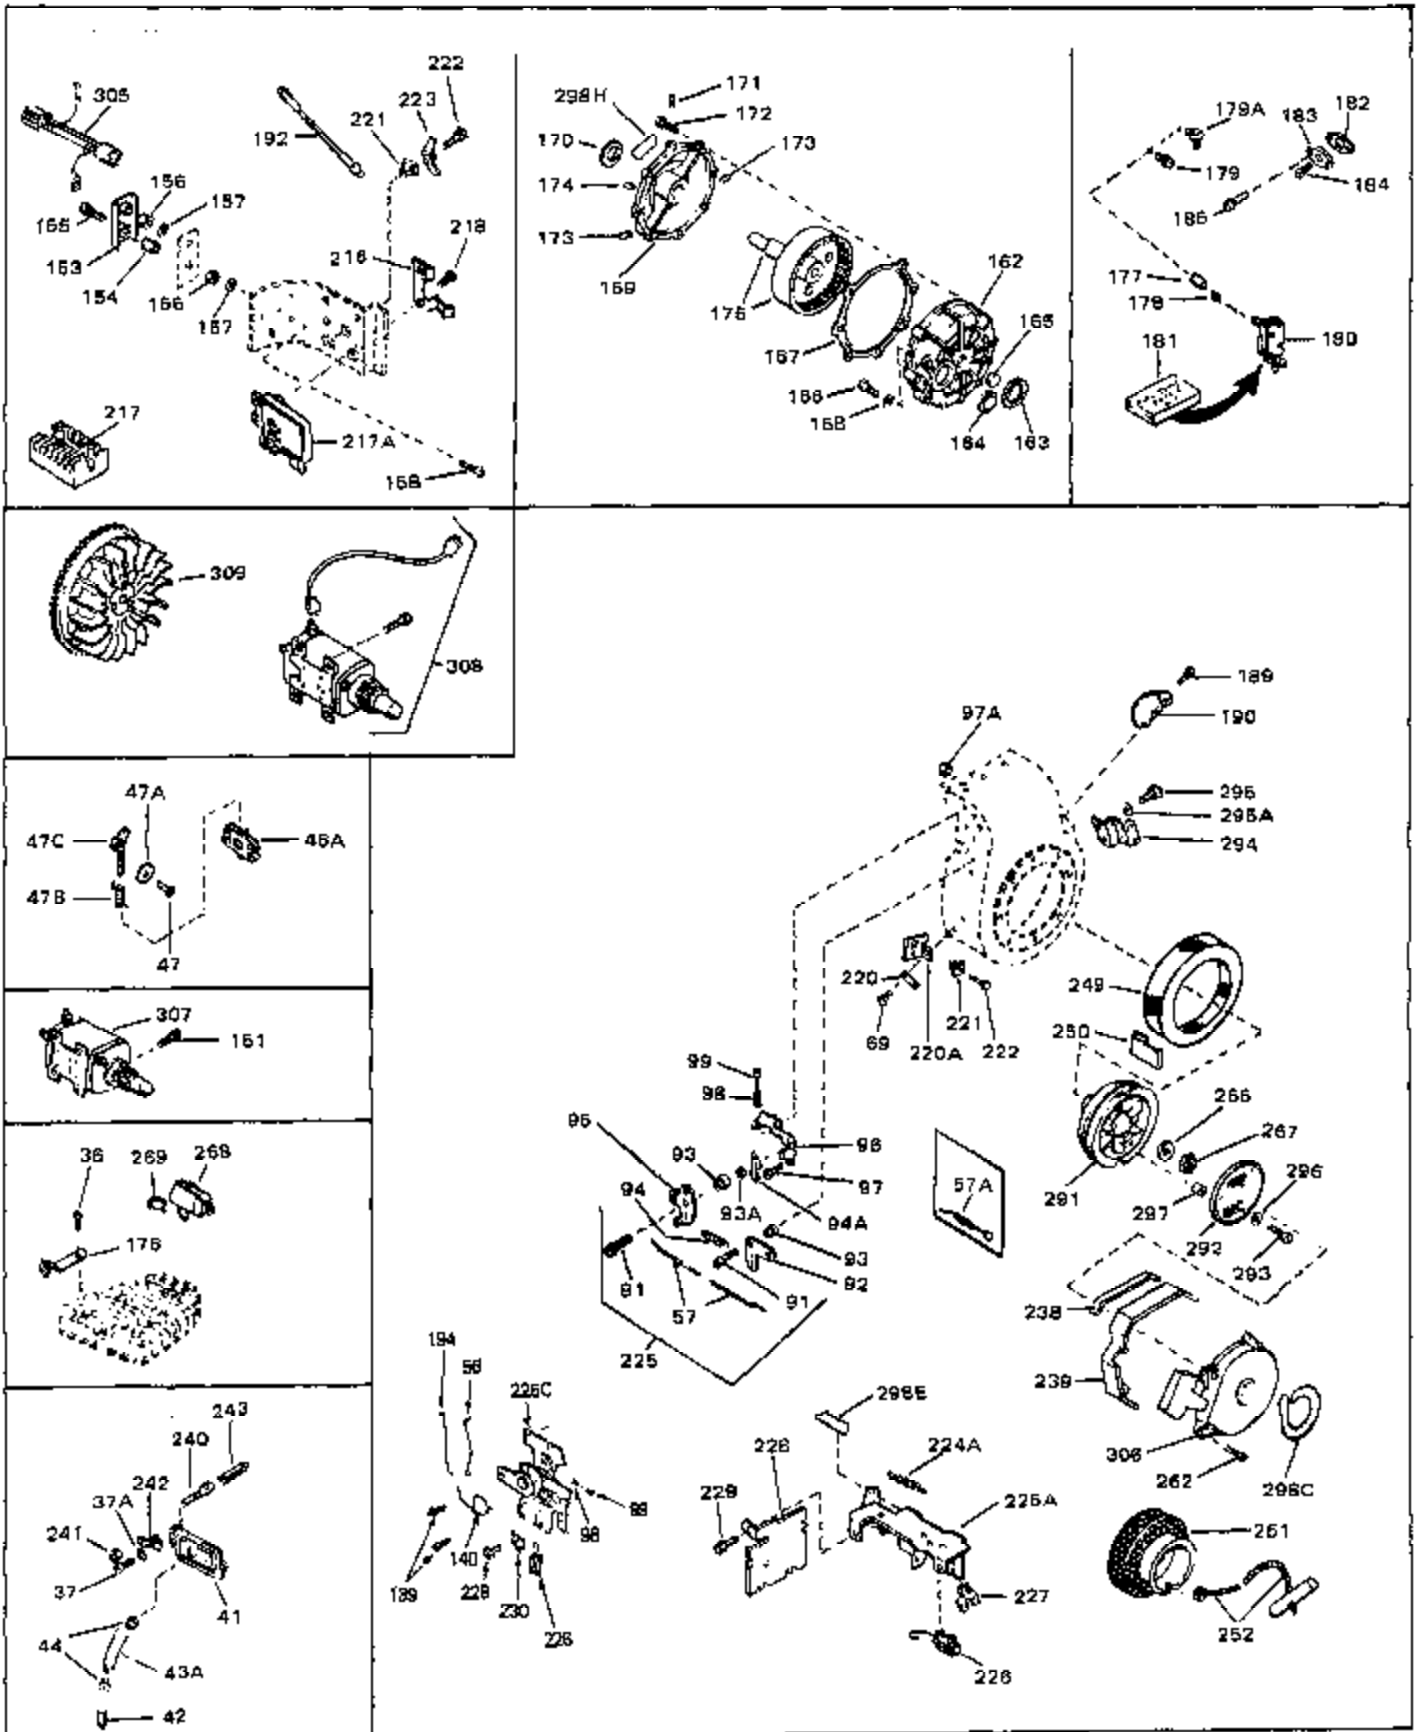

Ref #	Part Number	Qty	Description
36	650694A	0	Screw, Hex flange hd., 5/16-18 x 2
36	650695A	0	Screw, Hex flange hd., 5/16-18 x 2-1/4
36	650697A	0	Screw, Hex flange hd., 5/16-18 x 2-1/2
37	650128	0	Screw
37	650597	0	Screw, Hex washer hd., 10-24 x 5/8
37A	27261	0	Washer, Flat
41	28425	0	Cover, Valve chamber
43A	32447	0	Tube, Breather
44	32446	0	Grommet, Breather tube
56	30824	0	Link, Throttle
69	29747A	0	Screw
98	31342	0	Spring, Compression
98	32924	0	Spring, Compression
98	28569	0	Spring, Compression
99	29500	0	Screw, Fil. hd. mach., Sems, 8-32 x 3/4
99	650549	0	Screw
99	650688	0	Screw, Hex hd., 10-32 x 1-5/16" (Drilled
182	32683	0	Gasket, Fuel pump
183	32955	0	Cover, Fuel pump pad
184	9556	0	Plug, Oil drain (Sq. hd. pipe, 1/8-27)
185	30688	0	Screw, Hex hd. Sems, 1/4-20 x 1/2
224A	30826	0	Spring, Extension
225	730152	0	Control Assy., Speed
225A	33110A	0	Control Assy., Speed (Remote)
226	610973	0	Terminal Assy.
227	33177	0	Terminal
229	28942	0	Screw
230	27793	0	Clip, Conduit
262	29716	0	Screw
266	650815	0	Washer, Belleville
267	8115	0	Nut, Hex
305	33018	0	Harness, Adapter
306	590420	0	Starter, Rewind
308	32386	0	Starter Motor Kit (110-120 Volt)
308	32901	0	Starter Motor Kit (110-120 Volt)
308	33328	0	Starter Motor Kit (110-120 Volt)
308	33328A	0	Starter Motor Kit (110-120 Volt)
308	33518	0	Starter Motor Kit (110-120 Volt)
308	33518A	0	Starter Motor Kit (110-120 Volt)
308	33518B	0	Starter Motor Kit (110-120 Volt)
309	30811A	0	Flywheel