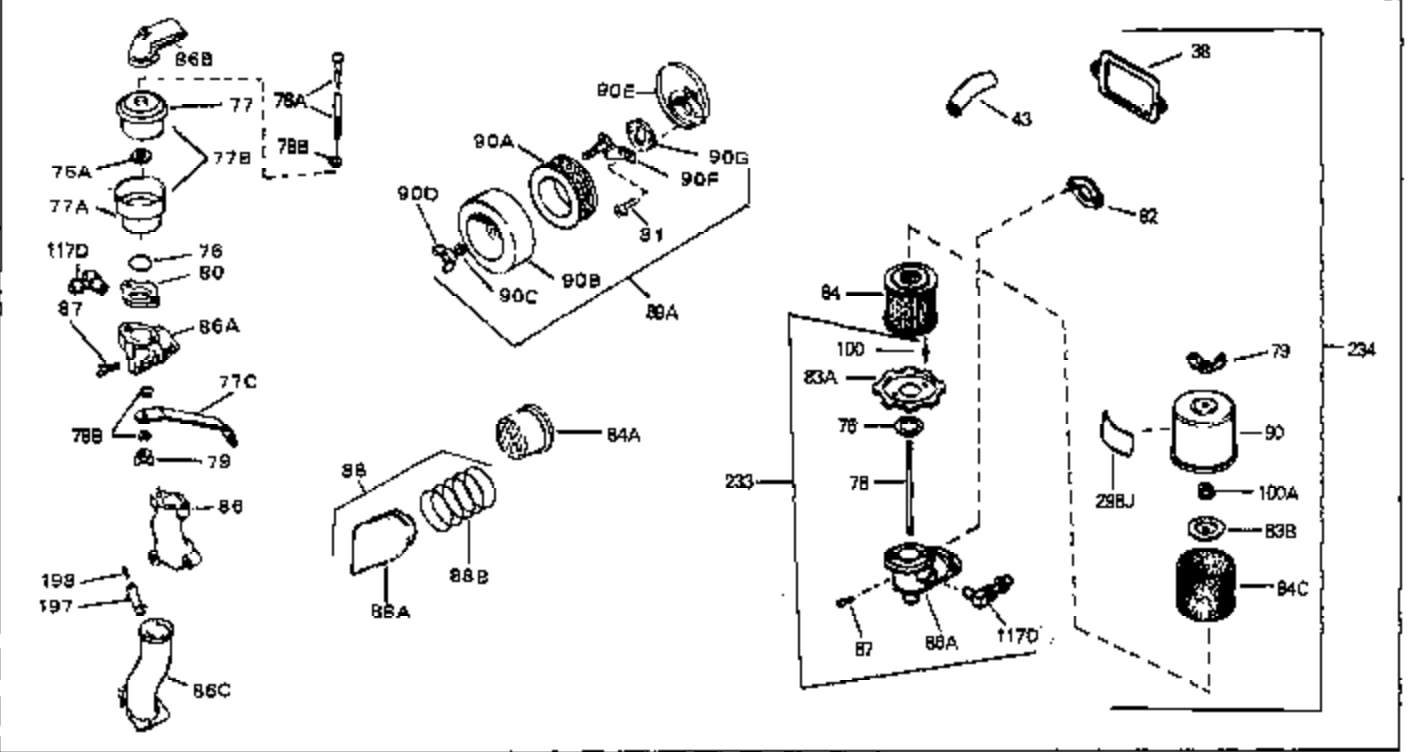

Ref #	Part Number	Qty	Description
121	32401	0	Muffler
125	27930	0	Gasket, Exhaust
126	30196	0	Screw
127	26073	0	Washer, Connecting rod bolt
128	650694A	0	Screw, Hex flange hd., 5/16-18 x 2
132	650139	0	Screw
132	650548	0	Screw, Hex washer hd., 8-32 x 5/16
144	650542	0	Screw, Hex hd. cap, 5/16 18 x 13/16
146	29538	0	Base, Mounting
147	650128	0	Screw
148	30622	0	Extension, Blower housing
186	27275	0	Clip, Hi-tension wire
186	29443	0	Clip, Fuel line
186	33685	0	Clip, Hi-tension wire
193	27276	0	Cover, Spark plug
226	610973	0	Terminal Assy.
229	28942	0	Screw
230	27793	0	Clip, Conduit
232	28468	0	Wire, Ground (Female fitting both ends)
244	31793	0	Bearing, Ball
245	31792	0	Washer, Thrust
246	31855	0	Retainer, Bearing
247	650778	0	Washer, Lock
248	650580	0	Nut, Lock
262	29716	0	Screw
264	32125	0	Cup, Starter
265	590417	0	Screen, Starter cup
266	650815	0	Washer, Belleville
267	8115	0	Nut, Hex
298	34346	0	Decal, Instruction
298A	31517	0	Decal, H.P. (5 H.P.)
298A	32173	0	Decal, H.P. (6 H.P.)
298A	33310	0	Decal, Mini-Bike (5 H.P.)
298A	34316	0	Decal, Name
299	30547A	0	Contact Assy., Breaker
300	30548B	0	Condenser
301	631021	0	Inlet Needle, Seat & Clip Assy.
303	630994A	0	Carburetor
304	610689A	0	Magneto, Tecumseh
306	590420	0	Starter, Rewind
310	33235	0	Gasket Set