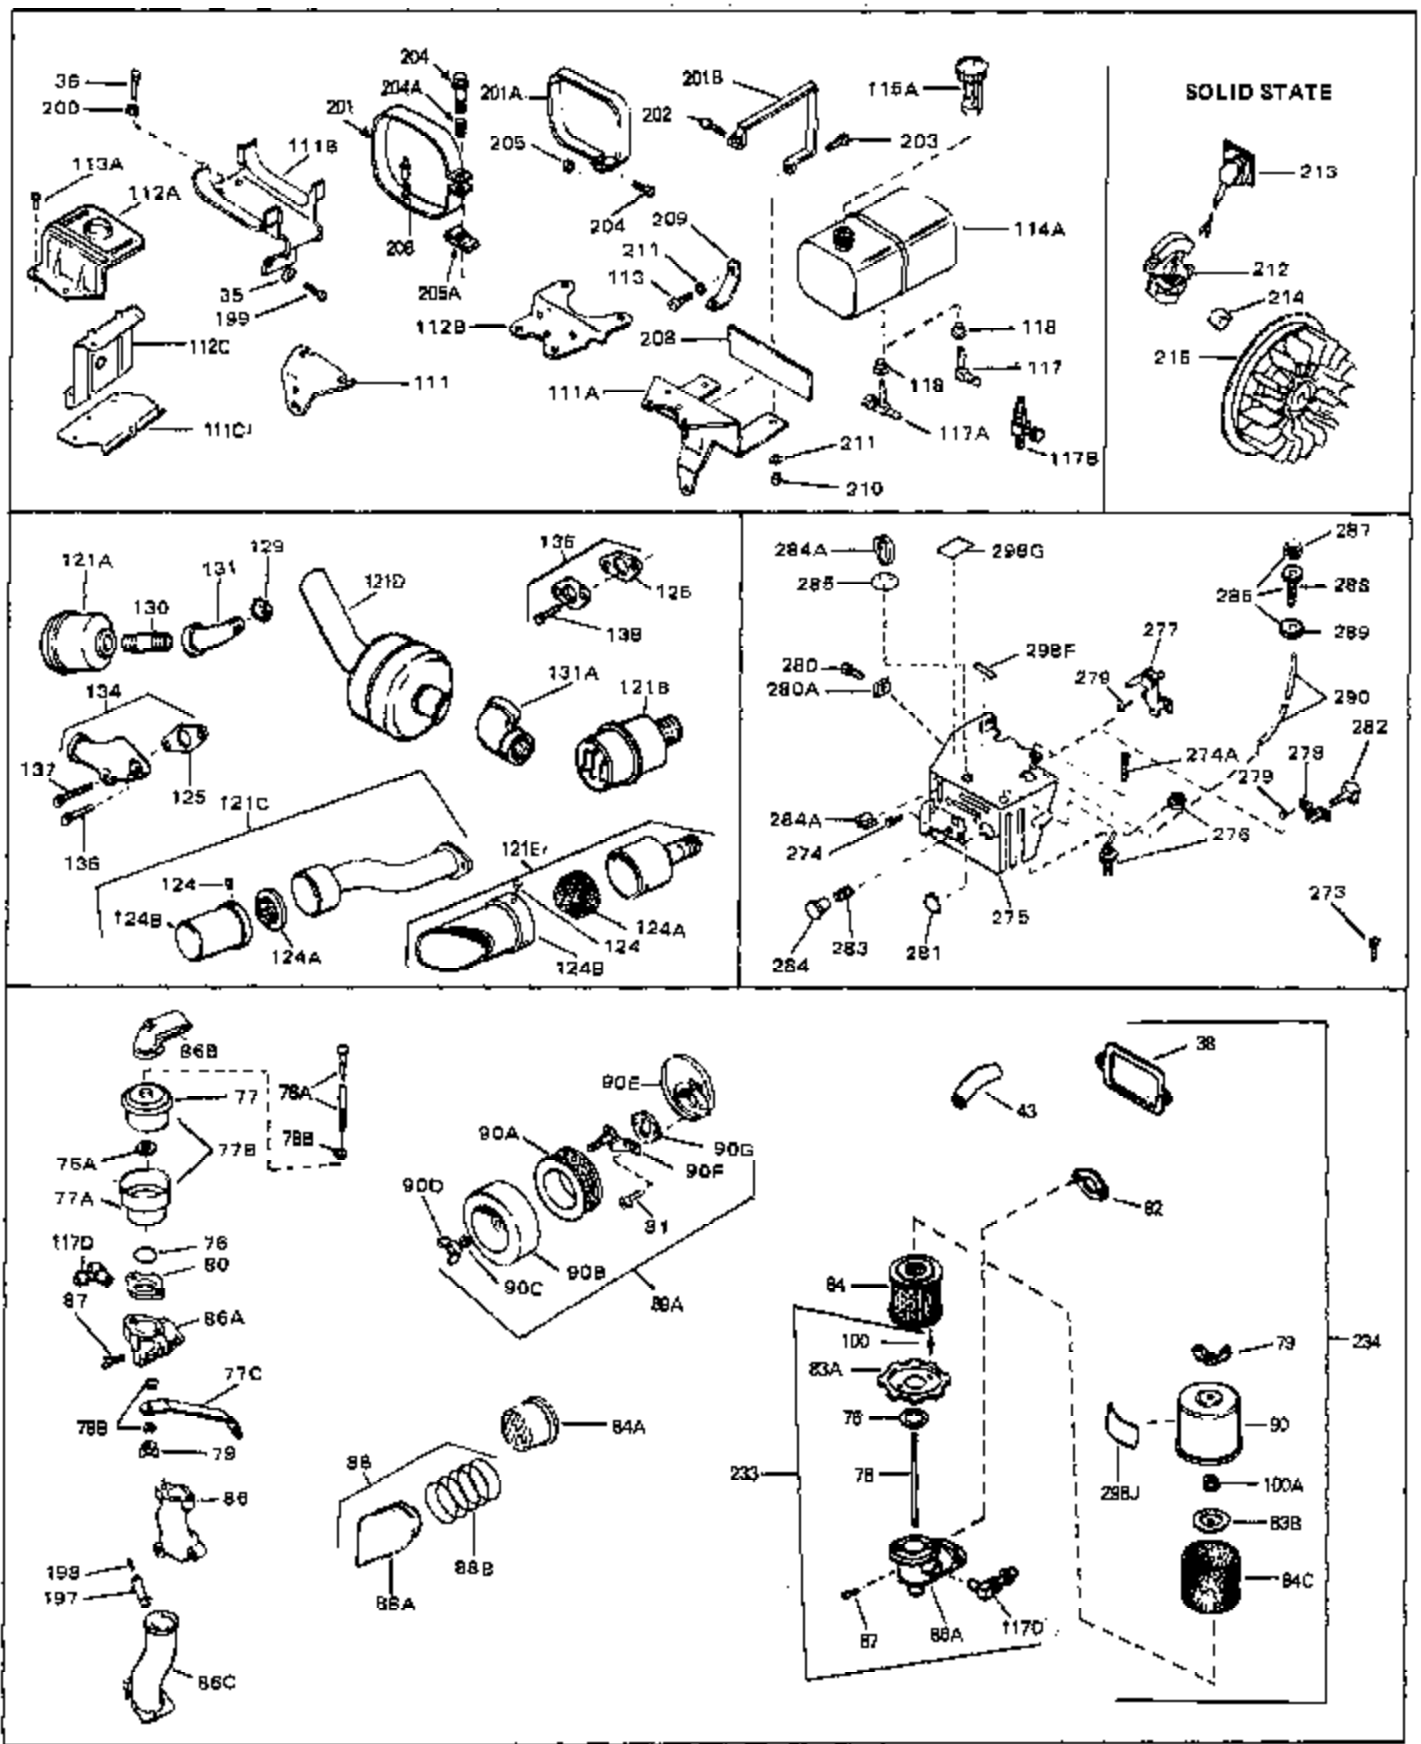

Ref #	Part Number	Qty	Description
120	26460	0	Clamp, Fuel line
121	32401	0	Muffler
125	27930	0	Gasket, Exhaust
126	30196	0	Screw
127	26073	0	Washer, Connecting rod bolt
128	650694A	0	Screw, Hex flange hd., 5/16-18 x 2
132	650139	0	Screw
132	650548	0	Screw, Hex washer hd., 8-32 x 5/16
144	650542	0	Screw, Hex hd. cap, 5/16 18 x 13/16
146	29538	0	Base, Mounting
147	650128	0	Screw
148	30622	0	Extension, Blower housing
186	27275	0	Clip, Hi-tension wire
186	29443	0	Clip, Fuel line
186	33685	0	Clip, Hi-tension wire
193	610118	0	Cover, Spark plug
226	610973	0	Terminal Assy.
229	28942	0	Screw
230	27793	0	Clip, Conduit
232	28468	0	Wire, Ground (Female fitting both ends)
244	31793	0	Bearing, Ball
245	31792	0	Washer, Thrust
246	31855	0	Retainer, Bearing
247	650778	0	Washer, Lock
248	650580	0	Nut, Lock
262	29716	0	Screw
264	32125	0	Cup, Starter
265	590417	0	Screen, Starter cup
266	650815	0	Washer, Belleville
267	8115	0	Nut, Hex
298	34346	0	Decal, Instruction
298A	31517	0	Decal, H.P. (5 H.P.)
298A	32173	0	Decal, H.P. (6 H.P.)
298A	33310	0	Decal, Mini-Bike (5 H.P.)
298A	34316	0	Decal, Name
299	30547A	0	Contact Assy., Breaker
300	30548B	0	Condenser
301	631021	0	Inlet Needle, Seat & Clip Assy.
303	630994A	0	Carburetor
304	610681A	0	Magneto, Tecumseh Alternator (w/ring gear)
306	590420	0	Starter, Rewind
310	33235	0	Gasket Set