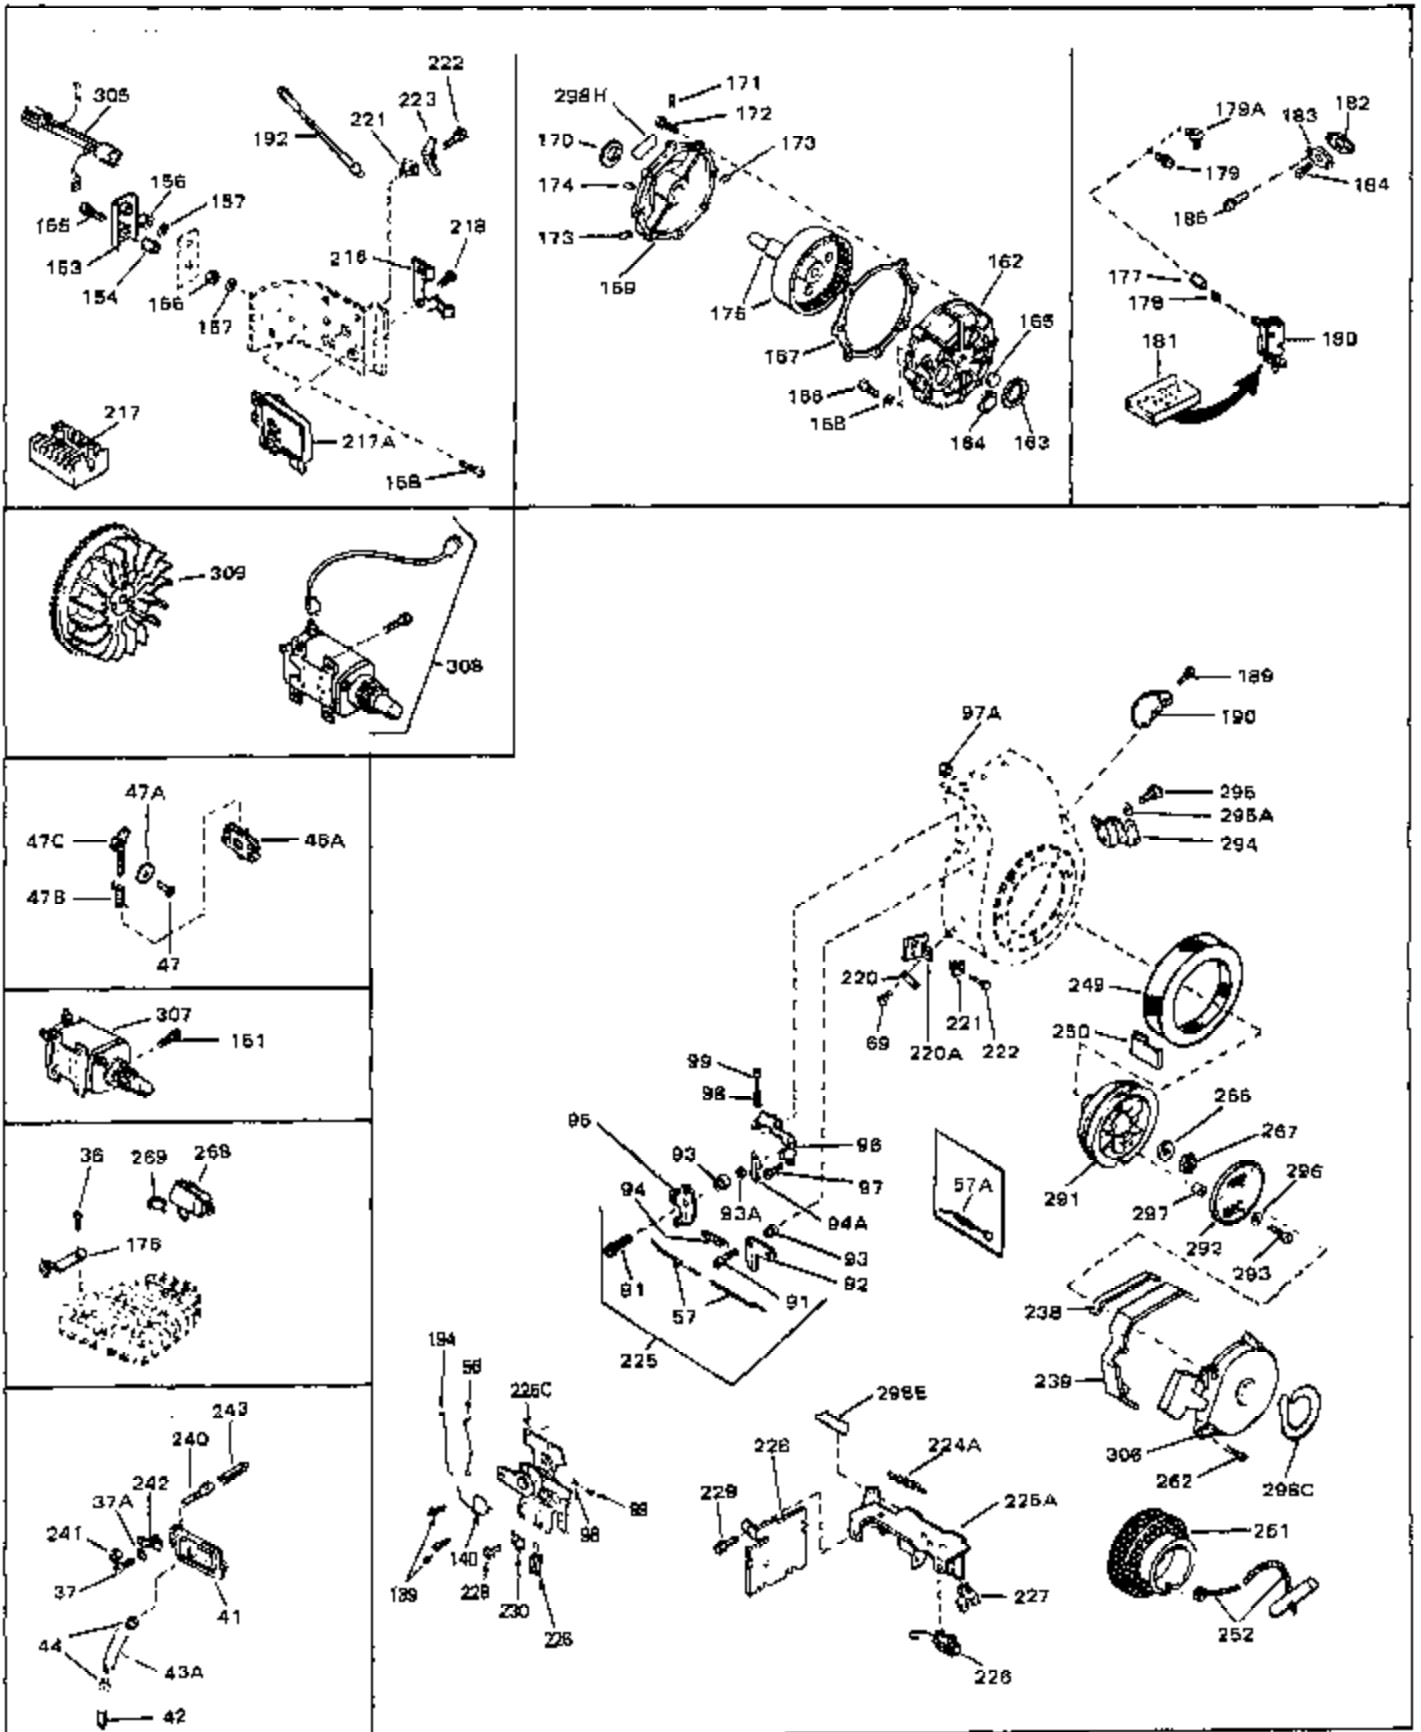

Ref #	Part Number	Qty	Description
36	650694A	0	Screw, Hex flange hd., 5/16-18 x 2
36	650695A	0	Screw, Hex flange hd., 5/16-18 x 2-1/4
36	650697A	0	Screw, Hex flange hd., 5/16-18 x 2-1/2
37	650128	0	Screw
37	650597	0	Screw, Hex washer hd., 10-24 x 5/8
37A	27261	0	Washer, Flat
41	28425	0	Cover, Valve chamber
43A	32447	0	Tube, Breather
44	32446	0	Grommet, Breather tube
56	30824	0	Link, Throttle
69	29747A	0	Screw
98	28569	0	Spring, Compression
98	31342	0	Spring, Compression
98	32924	0	Spring, Compression
99	29500	0	Screw, Fil. hd. mach., Sems, 8-32 x 3/4
99	650549	0	Screw
99	650688	0	Screw, Hex hd., 10-32 x 1-5/16" (Drilled
151	30688	0	Screw, Hex hd. Sems, 1/4-20 x 1/2
153	30064	0	Cover, Rectifier panel
154	30065	0	Nut, Long 5-40
155	30066	0	Screw
156	28728	0	Nut
157	28727	0	Lockwasher
158	28726	0	Screw, Phil. rd. hd., 5-40 x 9/16
182	32683	0	Gasket, Fuel pump
183	32955	0	Cover, Fuel pump pad
184	9556	0	Plug, Oil drain (Sq. hd. pipe, 1/8-27)
185	30688	0	Screw, Hex hd. Sems, 1/4-20 x 1/2
224A	30826	0	Spring, Extension
225	730152	0	Control Assy., Speed
225A	33110A	0	Control Assy., Speed (Remote)
226	610973	0	Terminal Assy.
227	33177	0	Terminal
229	28942	0	Screw
230	27793	0	Clip, Conduit
262	29716	0	Screw
266	650815	0	Washer, Belleville
267	8115	0	Nut, Hex
305	33018	0	Harness, Adapter
306	590420	0	Starter, Rewind
307	29965	0	Motor, Starter (12 Volt)
307	32468	0	Motor, Starter (12 Volt)
307	32468A	0	Motor, Starter (12 Volt)
307	32468B	0	Motor, Starter (12 Volt)
307	33606	0	Motor, Starter (12 Volt)
308	32386	0	Starter Motor Kit (110-120 Volt)
308	32901	0	Starter Motor Kit (110-120 Volt)
308	33328	0	Starter Motor Kit (110-120 Volt)
308	33328A	0	Starter Motor Kit (110-120 Volt)
308	33518	0	Starter Motor Kit (110-120 Volt)
308	33518A	0	Starter Motor Kit (110-120 Volt)
308	33518B	0	Starter Motor Kit (110-120 Volt)
309	30811A	0	Flywheel