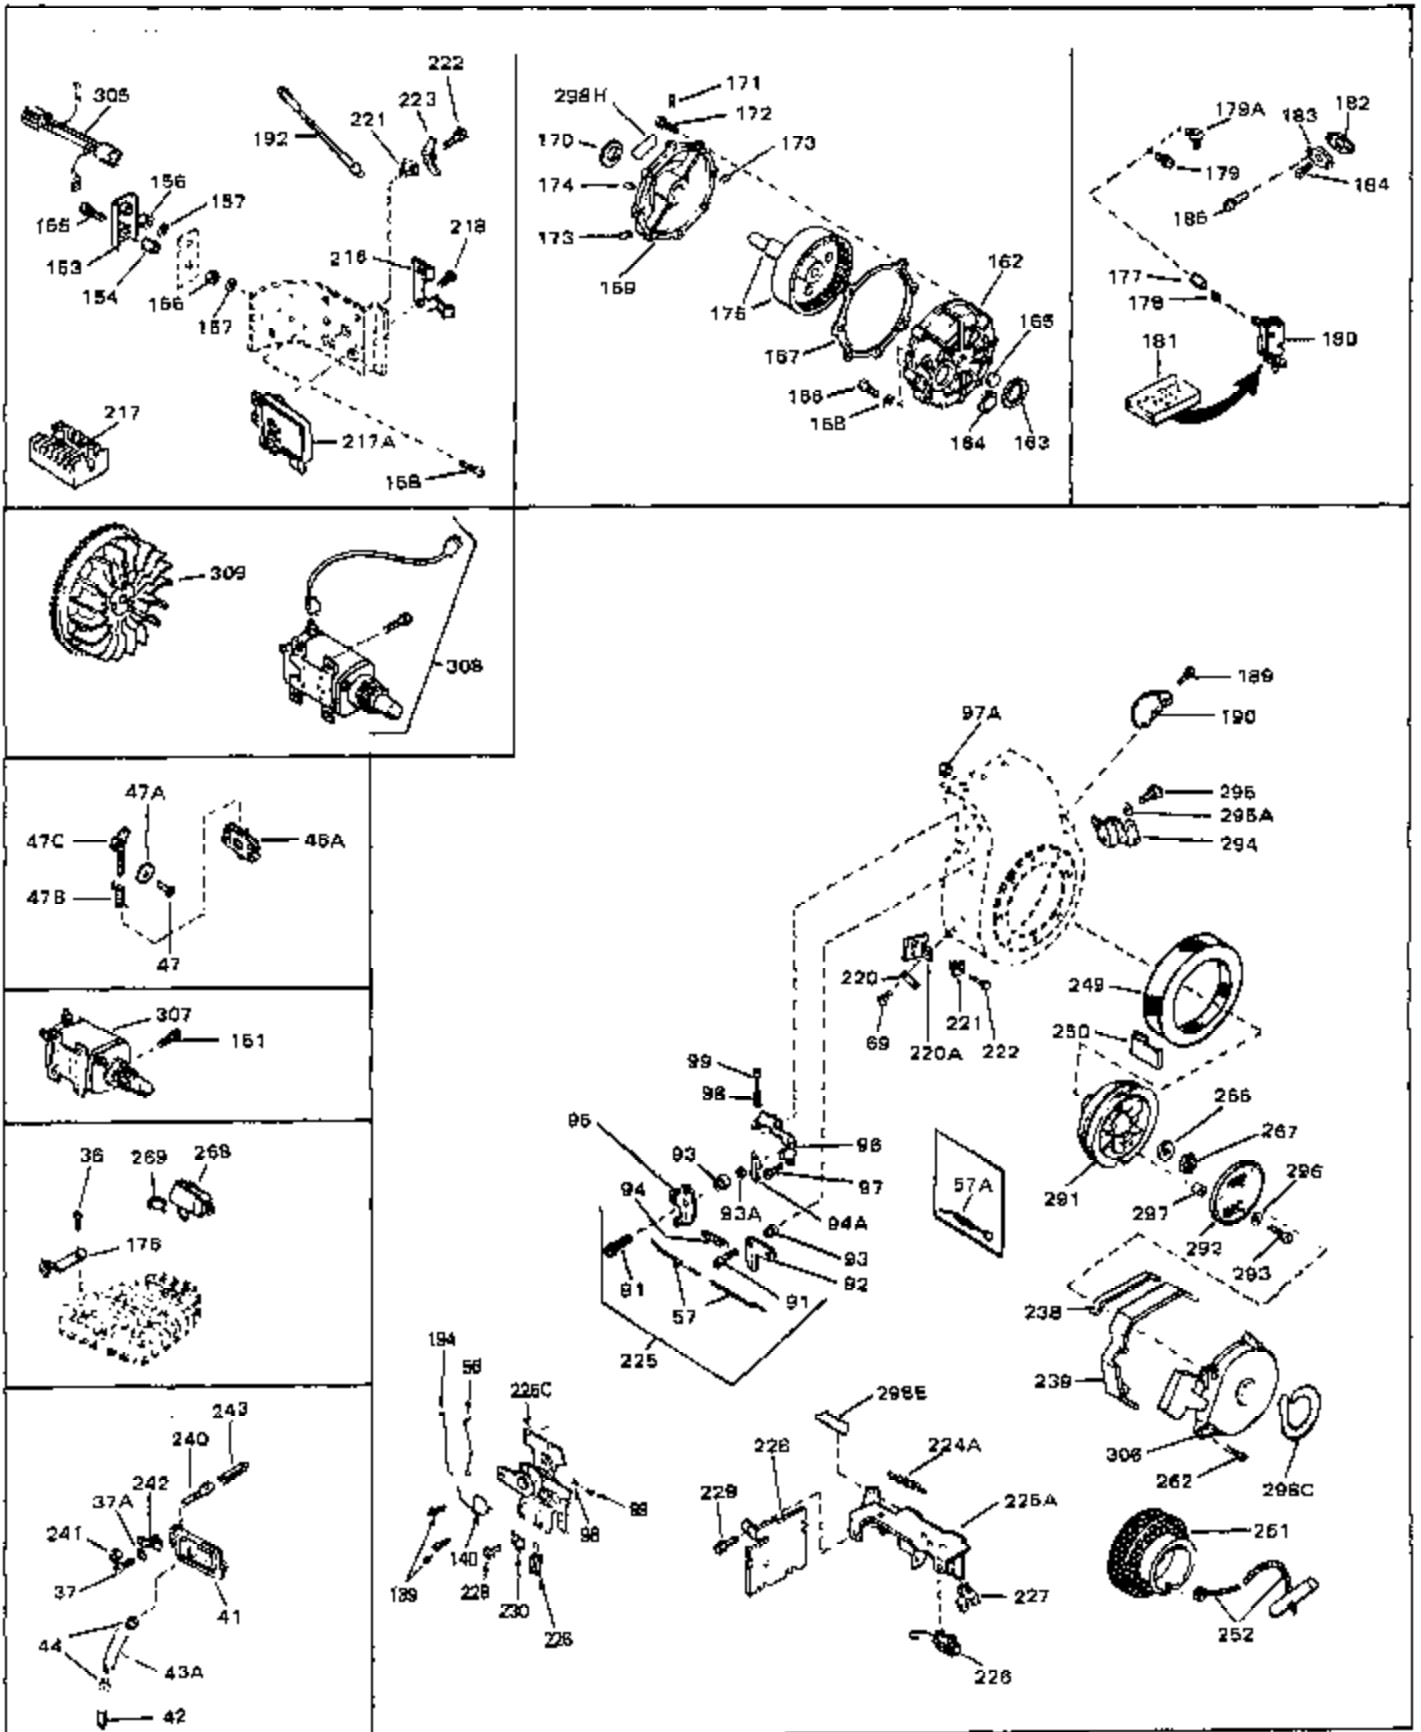

Ref #	Part Number	Qty	Description
36	650694A	0	Screw, Hex flange hd., 5/16-18 x 2
36	650695A	0	Screw, Hex flange hd., 5/16-18 x 2-1/4
36	650697A	0	Screw, Hex flange hd., 5/16-18 x 2-1/2
37	650128	0	Screw
37	650597	0	Screw, Hex washer hd., 10-24 x 5/8
37A	27261	0	Washer, Flat
41	28425	0	Cover, Valve chamber
56	31710	0	Link, Throttle
57A	30985	0	Control, Throttle
69	29747A	0	Screw
98	31342	0	Spring, Compression
98	32924	0	Spring, Compression
98	28569	0	Spring, Compression
99	29500	0	Screw, Fil. hd. mach., Sems, 8-32 x 3/4
99	650549	0	Screw
99	650688	0	Screw, Hex hd., 10-32 x 1-5/16" (Drilled
182	32683	0	Gasket, Fuel pump
183	32955	0	Cover, Fuel pump pad
184	9556	0	Plug, Oil drain (Sq. hd. pipe, 1/8-27)
185	30688	0	Screw, Hex hd. Sems, 1/4-20 x 1/2
221	28545	0	Grommet, Plastic
222	650643	0	Screw
223	33356	0	Terminal, Ground
225	730152	0	Control Assy., Speed
226	610973	0	Terminal Assy.
227	33177	0	Terminal
229	28942	0	Screw
230	27793	0	Clip, Conduit
262	29716	0	Screw
266	650815	0	Washer, Belleville
267	8115	0	Nut, Hex
305	33018	0	Harness, Adapter
306	590420	0	Starter, Rewind
308	32386	0	Starter Motor Kit (110-120 Volt)
308	32901	0	Starter Motor Kit (110-120 Volt)
308	33328	0	Starter Motor Kit (110-120 Volt)
308	33328A	0	Starter Motor Kit (110-120 Volt)
308	33518	0	Starter Motor Kit (110-120 Volt)
308	33518A	0	Starter Motor Kit (110-120 Volt)
308	33518B	0	Starter Motor Kit (110-120 Volt)
309	30811A	0	Flywheel