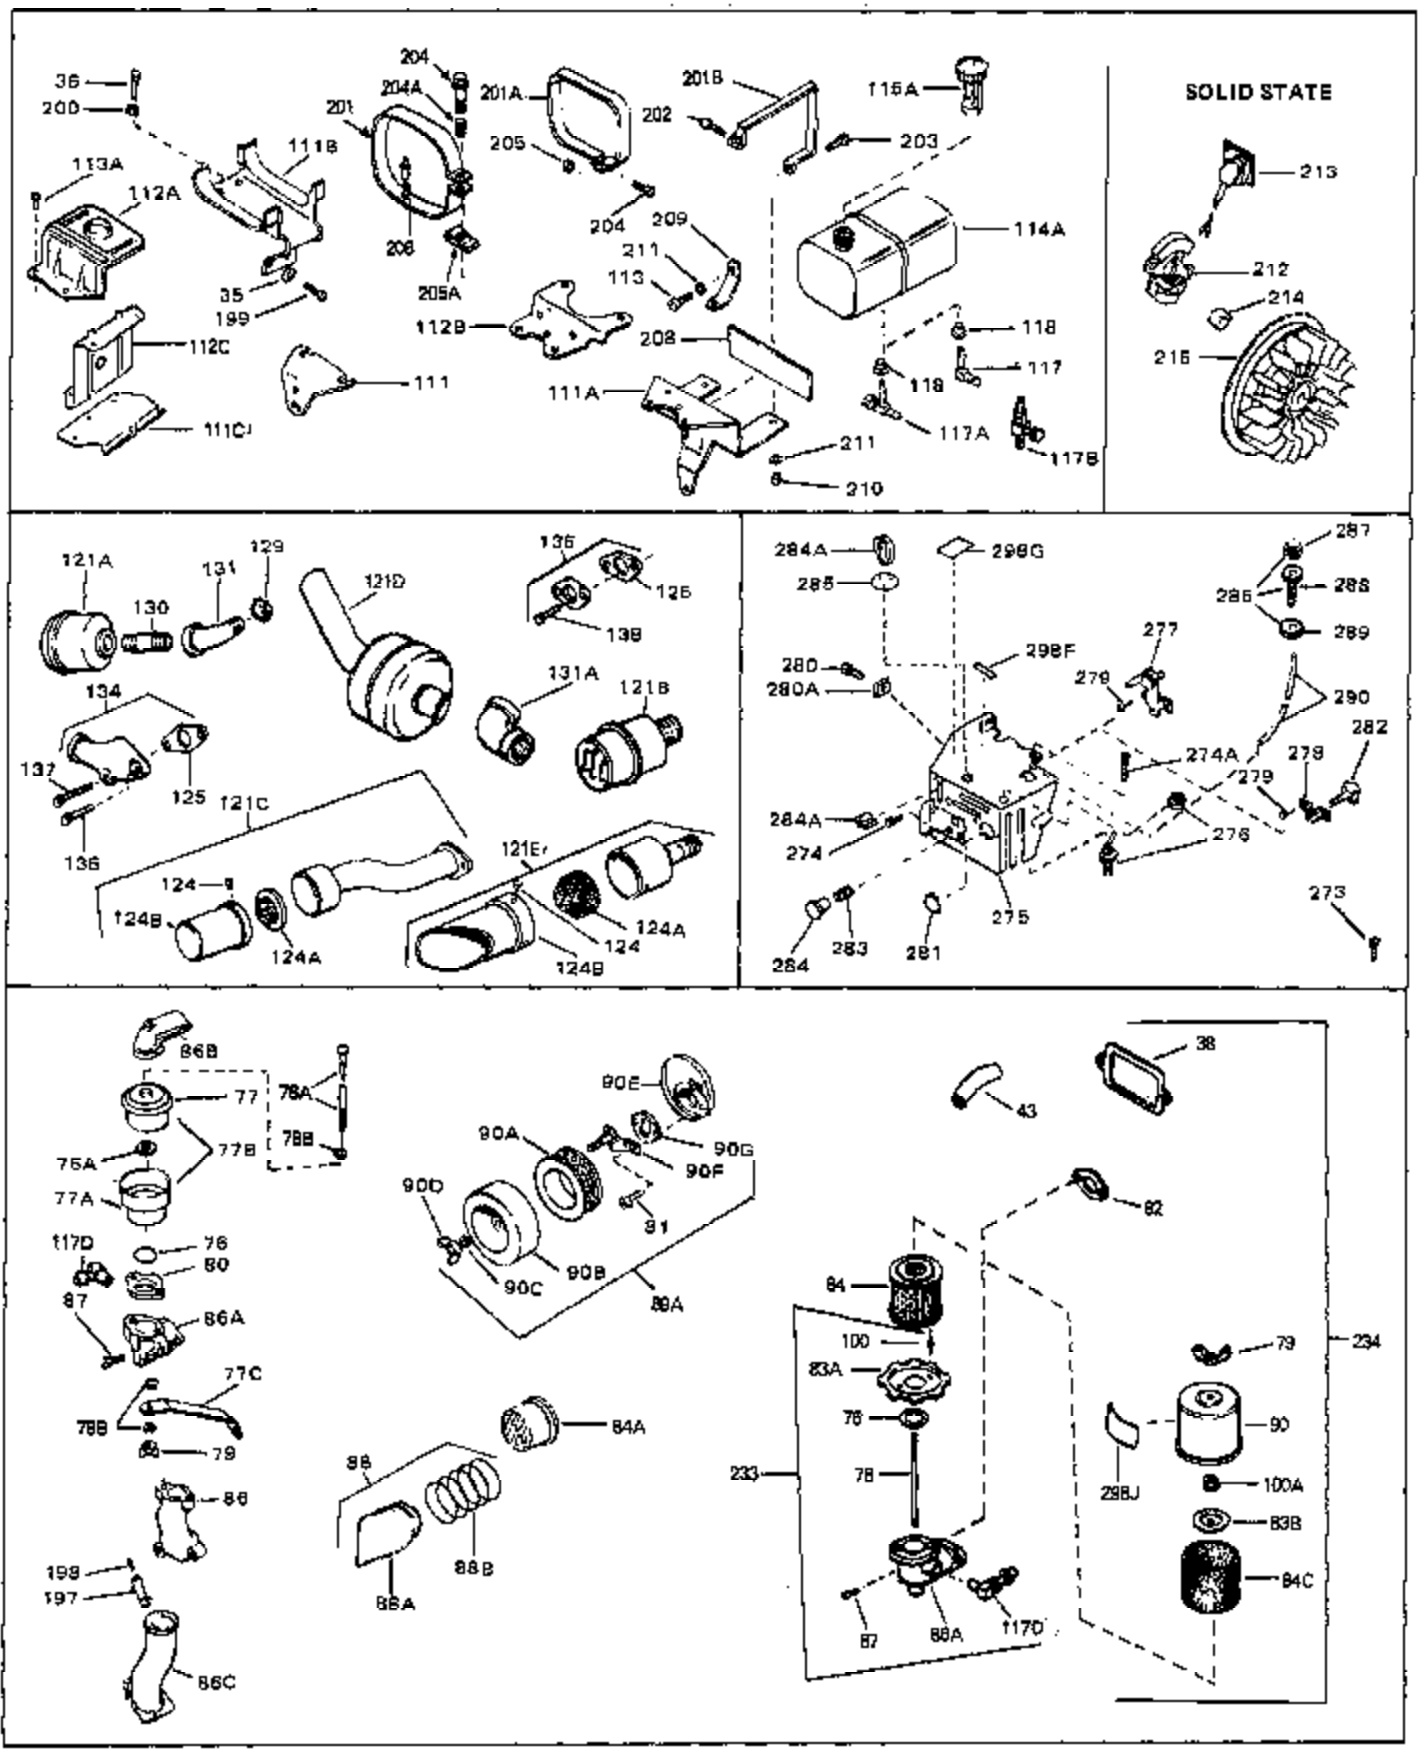

Ref #	Part Number	Qty	Description
35	26073	0	Washer, Connecting rod bolt
35	650570	0	Washer, Flat
35	650691	0	Washer, Flat
36	650694A	0	Screw, Hex flange hd., 5/16-18 x 2
36	650695A	0	Screw, Hex flange hd., 5/16-18 x 2-1/4
36	650697A	0	Screw, Hex flange hd., 5/16-18 x 2-1/2
38	27896	0	Gasket, Breather cover
43	27627	0	Tube, Breather
81	28820	0	Screw
81	30196	0	Screw
81	650521	0	Screw
82	27272	0	Gasket, Air cleaner
86A	34697	0	Elbow, Air cleaner
89A	730128	0	Cleaner Assy., Air
111A	33353	0	Bracket, Lower fuel tank
112A	33352A	0	Bracket, Upper fuel tank
113	650561	0	Screw
113A	650273	0	Screw
117B	33053	0	Valve, Fuel strainer & shut-off
117	33395	0	Fitting, Fuel line
118	33679	0	Bushing, Fuel fitting
121E	391026	0	Muffler
124A	33171	0	Screen, Muffler
124B	33185	0	Cover & Tube, Muffler
124	650578	0	Screw
125	27930	0	Gasket, Exhaust
129	32862	0	Nut, Conduit (1/4" thick)
131	29574	0	Elbow, Exhaust (90°)
134	31288	0	Muffler Adapter Kit
135	730130	0	Muffler Adapter Kit
136	6021A	0	Screw, Hex flange hd., 5/16-18 x 1-1/2
137	650697A	0	Screw, Hex flange hd., 5/16-18 x 2-1/2
138	30196	0	Screw
233	34819	0	Elbow Assy., Air cleaner
234	730561	0	Air Cleaner Kit, Dual Element upright,
273	650687	0	Screw, Pan hd. self-tap, 10-32 x 5/16