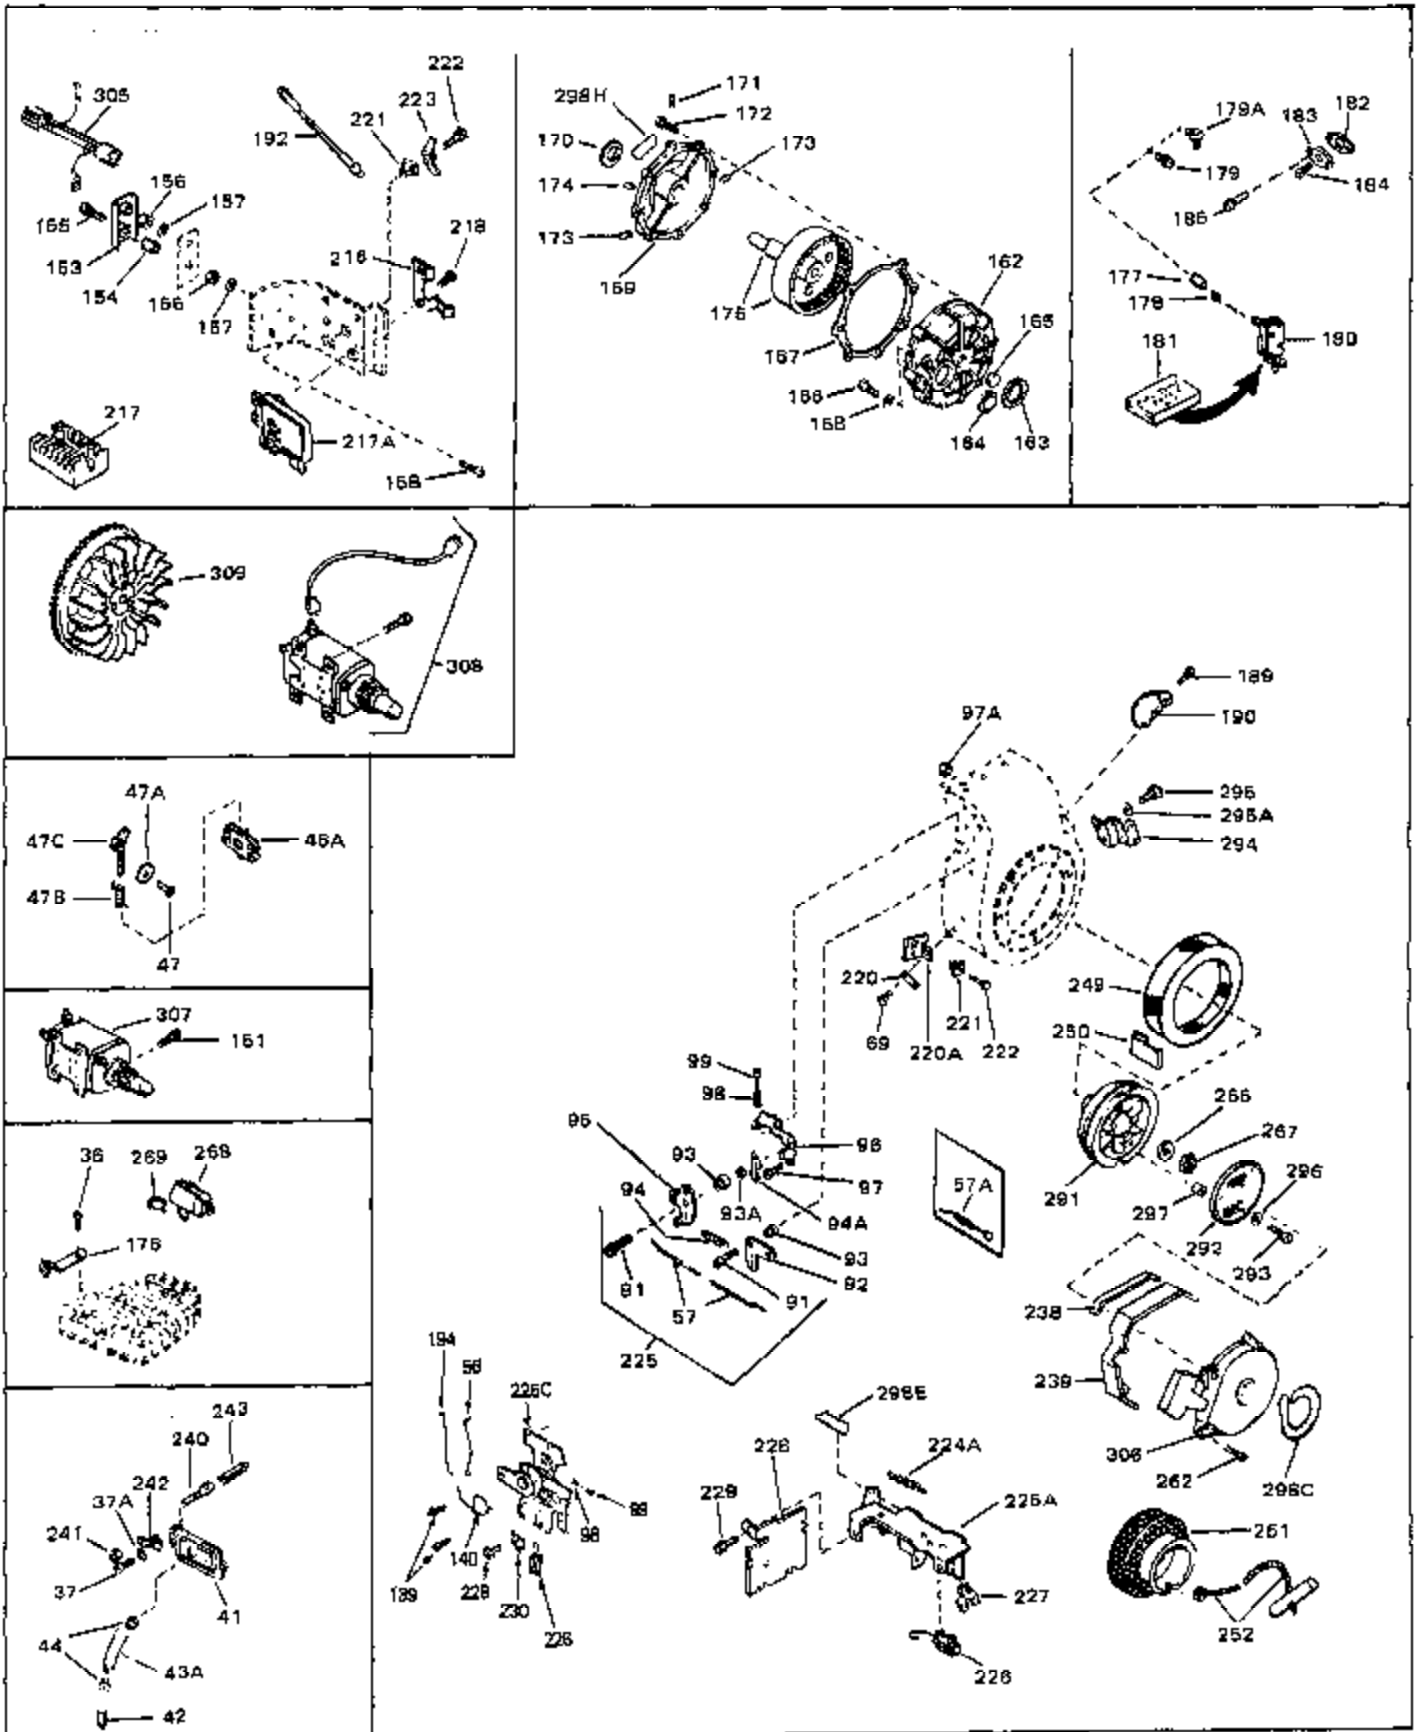

Ref #	Part Number	Qty	Description
36	650694A	0	Screw, Hex flange hd., 5/16-18 x 2
36	650695A	0	Screw, Hex flange hd., 5/16-18 x 2-1/4
36	650697A	0	Screw, Hex flange hd., 5/16-18 x 2-1/2
37	650128	0	Screw
37	650597	0	Screw, Hex washer hd., 10-24 x 5/8
37A	27261	0	Washer, Flat
41	28425	0	Cover, Valve chamber
56	32327	0	Link, Throttle
69	29747A	0	Screw
98	28569	0	Spring, Compression
98	31342	0	Spring, Compression
98	32924	0	Spring, Compression
99	29500	0	Screw, Fil. hd. mach., Sems, 8-32 x 3/4
99	650549	0	Screw
99	650688	0	Screw, Hex hd., 10-32 x 1-5/16" (Drilled
153	30064	0	Cover, Rectifier panel
154	30065	0	Nut, Long 5-40
155	30066	0	Screw
156	28728	0	Nut
157	28727	0	Lockwasher
158	28726	0	Screw, Phil. rd. hd., 5-40 x 9/16
182	32683	0	Gasket, Fuel pump
183	32955	0	Cover, Fuel pump pad
184	9556	0	Plug, Oil drain (Sq. hd. pipe, 1/8-27)
185	30688	0	Screw, Hex hd. Sems, 1/4-20 x 1/2
189	650736	0	Screw
190	33013	0	Cover, Starter bubble
225	730152	0	Control Assy., Speed
227	33177	0	Terminal
240	30845A	0	Bolt, Governor adjusting
241	33450	0	Nut, Lock
242	32328	0	Bracket, Speed adjusting
243	32329	0	Spring, Governor bolt
262	29716	0	Screw
266	650815	0	Washer, Belleville
267	8115	0	Nut, Hex
305	33018	0	Harness, Adapter
306	590420	0	Starter, Rewind
308	32386	0	Starter Motor Kit (110-120 Volt)
308	32901	0	Starter Motor Kit (110-120 Volt)
308	33328	0	Starter Motor Kit (110-120 Volt)
308	33328A	0	Starter Motor Kit (110-120 Volt)
308	33518	0	Starter Motor Kit (110-120 Volt)
308	33518A	0	Starter Motor Kit (110-120 Volt)
308	33518B	0	Starter Motor Kit (110-120 Volt)
309	30811A	0	Flywheel