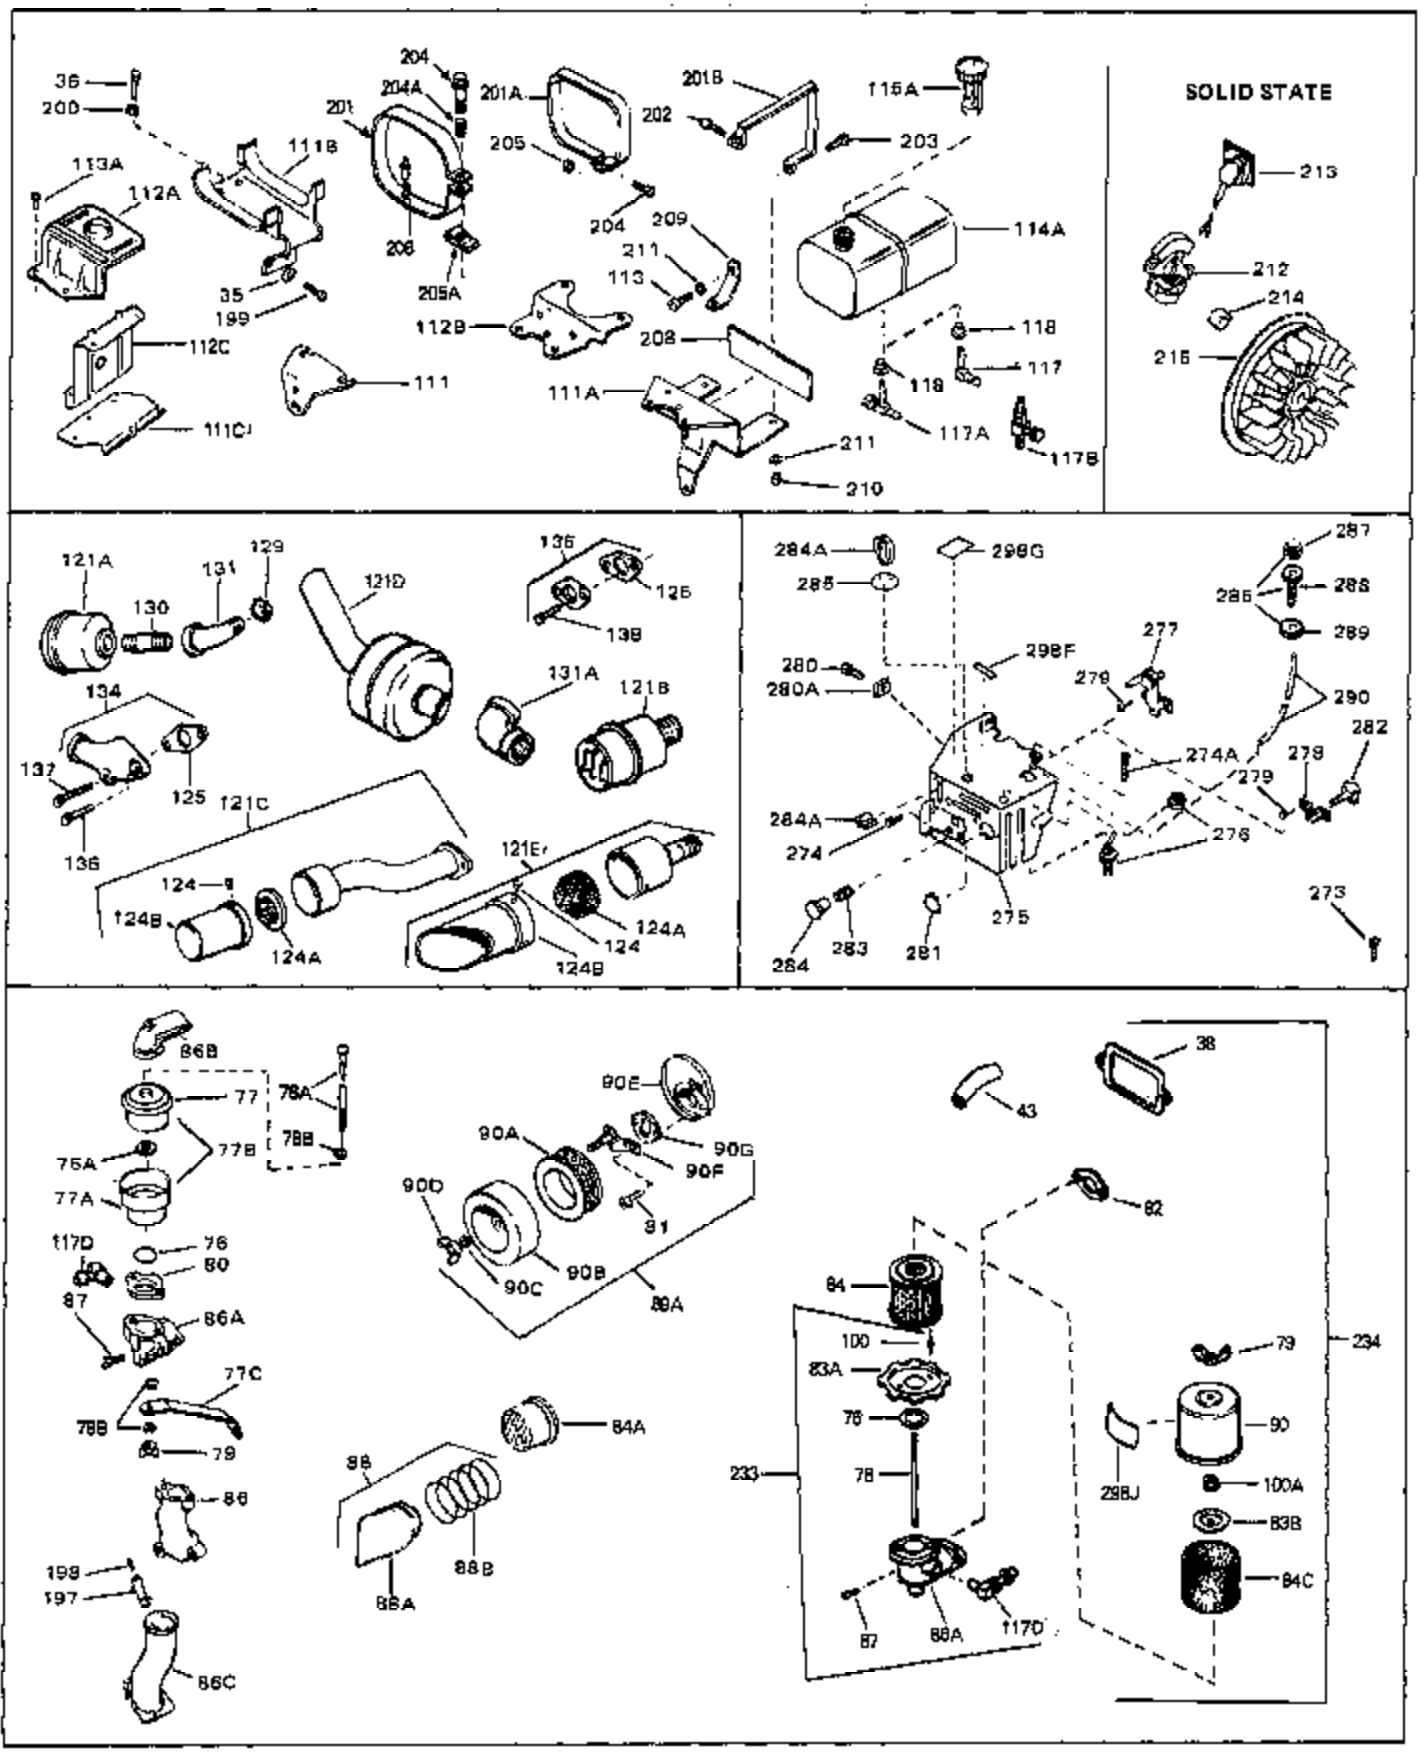

Ref #	Part Number	Qty	Description
35	26073	0	Washer, Connecting rod bolt
35	650570	0	Washer, Flat
35	650691	0	Washer, Flat
36	650694A	0	Screw, Hex flange hd., 5/16-18 x 2
36	650695A	0	Screw, Hex flange hd., 5/16-18 x 2-1/4
36	650697A	0	Screw, Hex flange hd., 5/16-18 x 2-1/2
38	27896	0	Gasket, Breather cover
43	27627	0	Tube, Breather
81	28820	0	Screw
81	30196	0	Screw
81	650521	0	Screw
82	27272	0	Gasket, Air cleaner
84A	31700	0	Element, Air cleaner
86A	34697	0	Elbow, Air cleaner
89A	730128	0	Cleaner Assy., Air
111A	33353	0	Bracket, Lower fuel tank
112A	33352A	0	Bracket, Upper fuel tank
113A	650273	0	Screw
113	650561	0	Screw
117	33395	0	Fitting, Fuel line
117B	33053	0	Valve, Fuel strainer & shut-off
118	33679	0	Bushing, Fuel fitting
121E	391026	0	Muffler
124A	33171	0	Screen, Muffler
124B	33185	0	Cover & Tube, Muffler
124	650578	0	Screw
125	27930	0	Gasket, Exhaust
134	31288	0	Muffler Adapter Kit
135	730130	0	Muffler Adapter Kit
136	6021A	0	Screw, Hex flange hd., 5/16-18 x 1-1/2
137	650697A	0	Screw, Hex flange hd., 5/16-18 x 2-1/2
138	30196	0	Screw
233	34819	0	Elbow Assy., Air cleaner
234	730561	0	Air Cleaner Kit, Dual Element upright,
273	650687	0	Screw, Pan hd. self-tap, 10-32 x 5/16